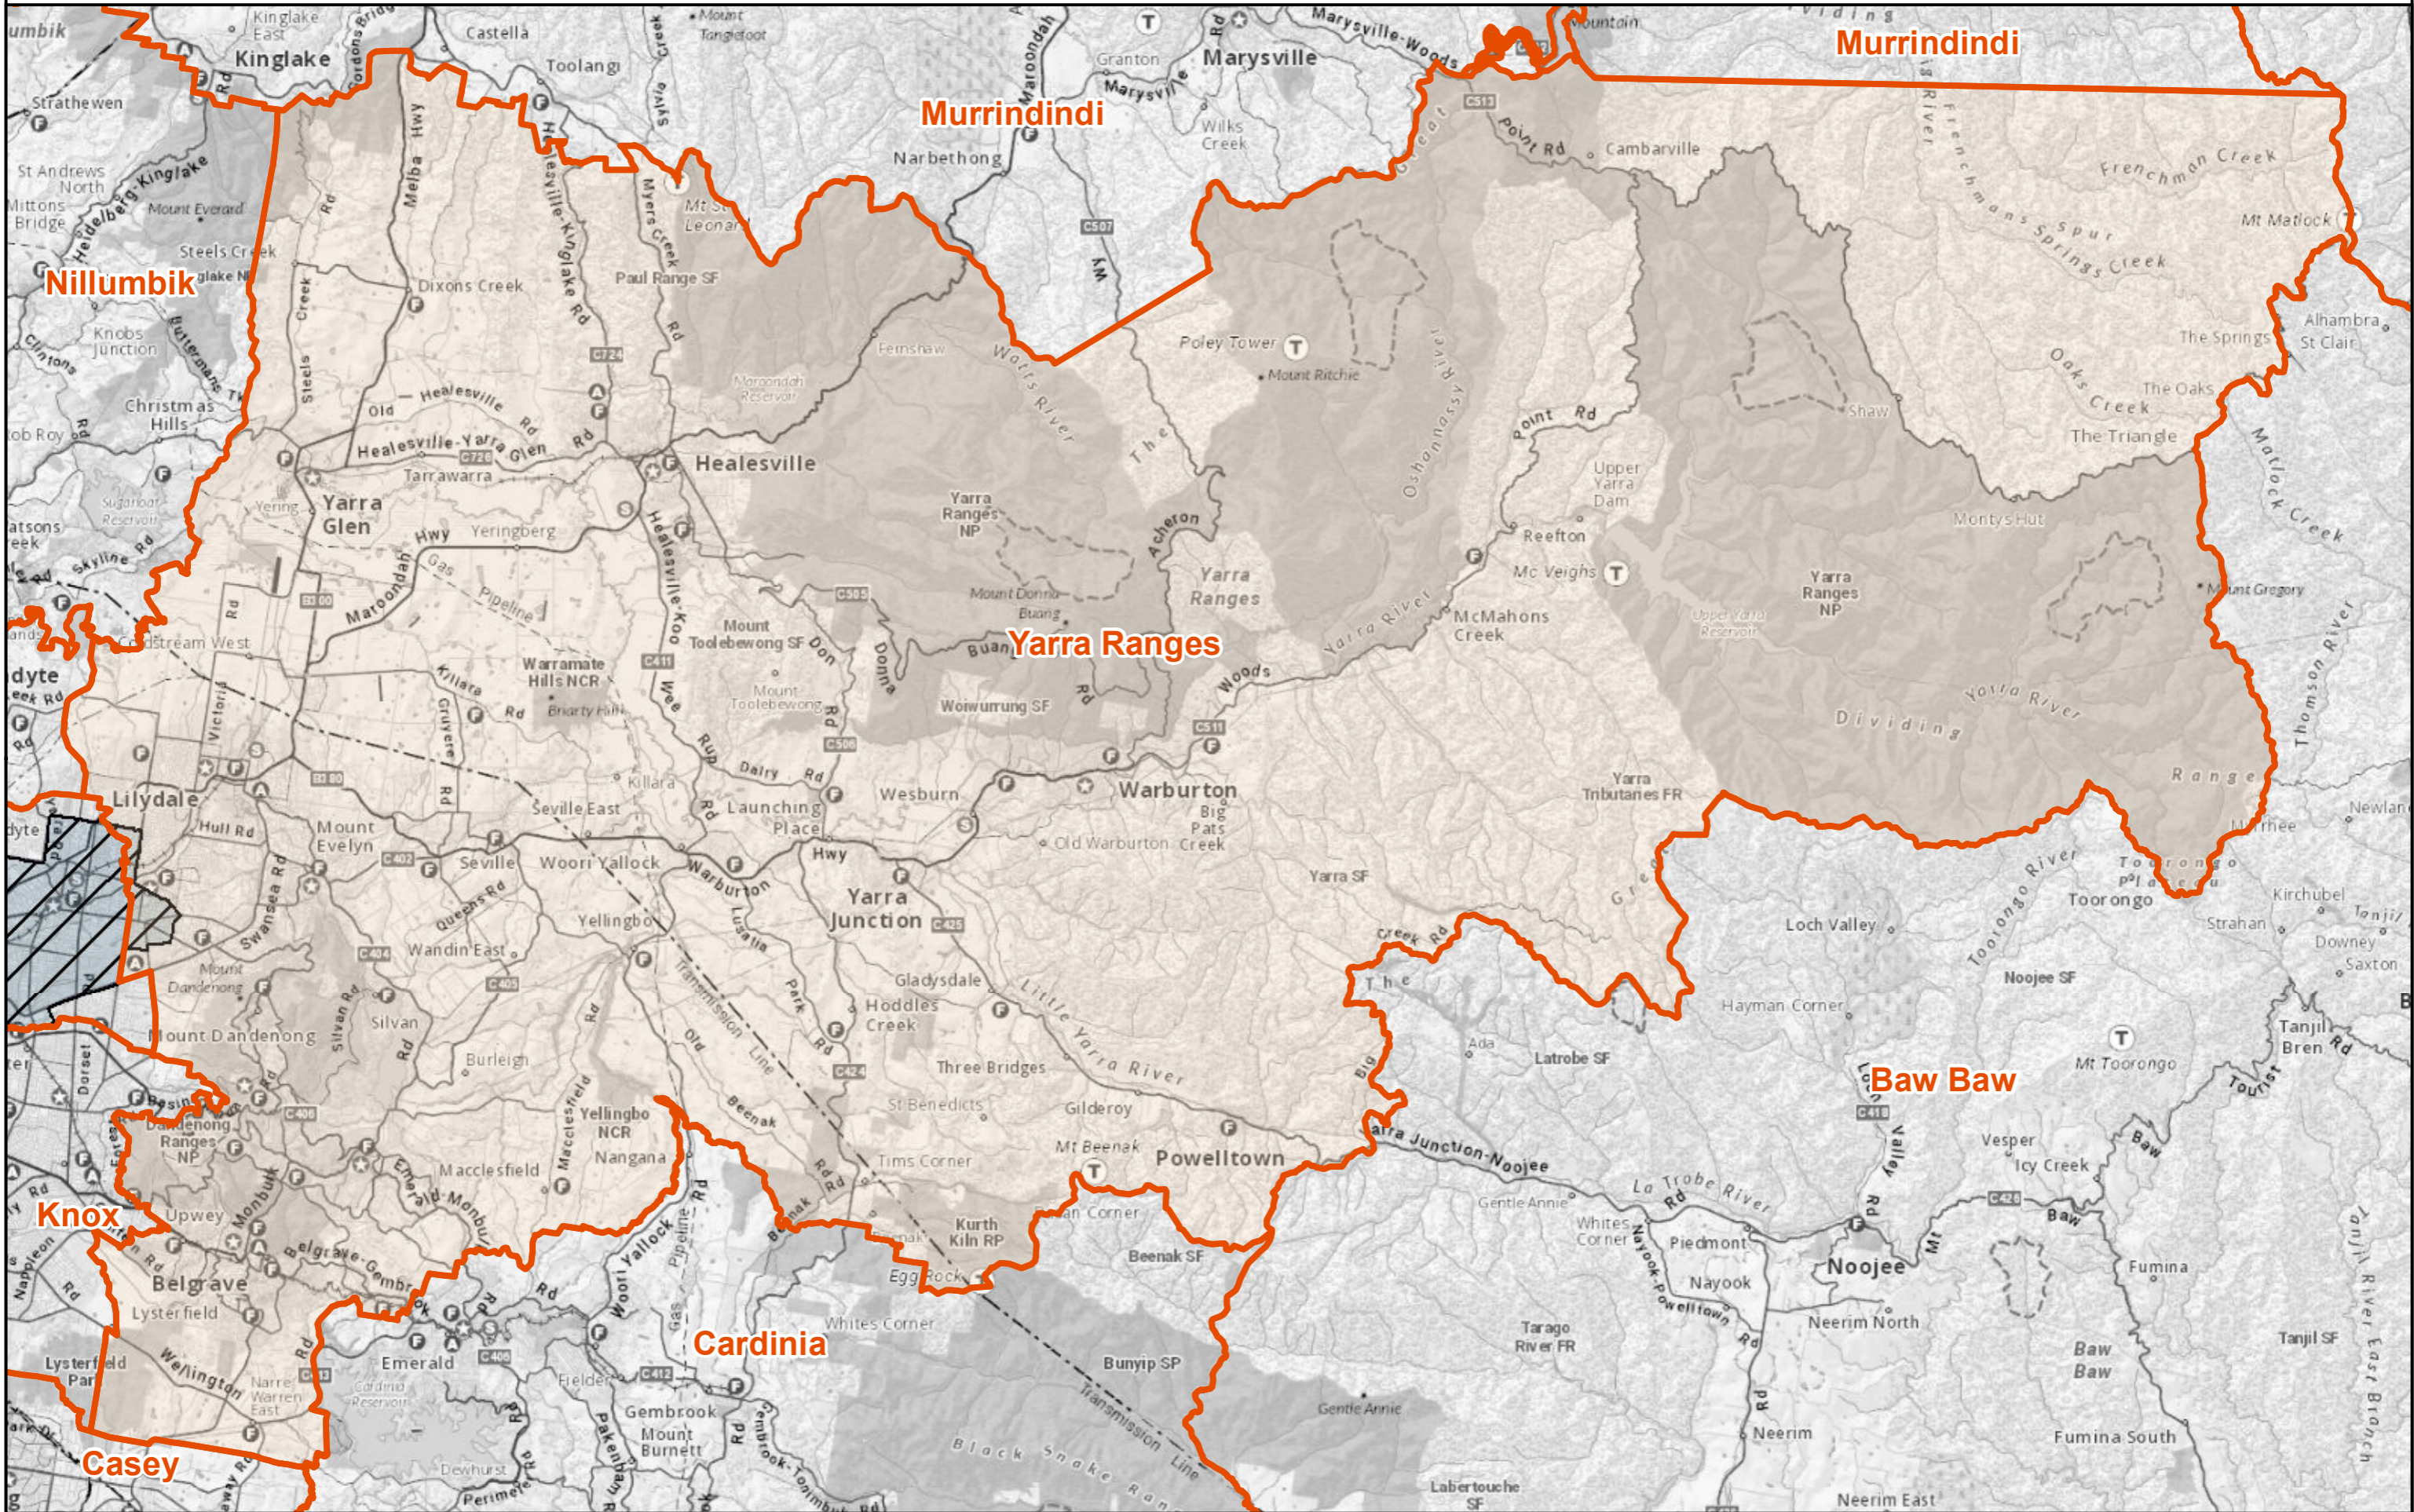

Fire Danger Period Areas - Yarra Ranges

0 5 10 20 Kilometers

Explanation: Some municipalities (shire or council) overlap with the Metropolitan Fire Brigade (MFB) District. Fire Danger Period Restrictions do not apply in the MFB area. This map helps understand where these overlaps are.

Job ID: 20171005000
Date Prepared: 5th October 2017

1. **Legend**
2. Fire Danger Period Areas
   - MFB Metropolitan District
   - Restrictions do not apply