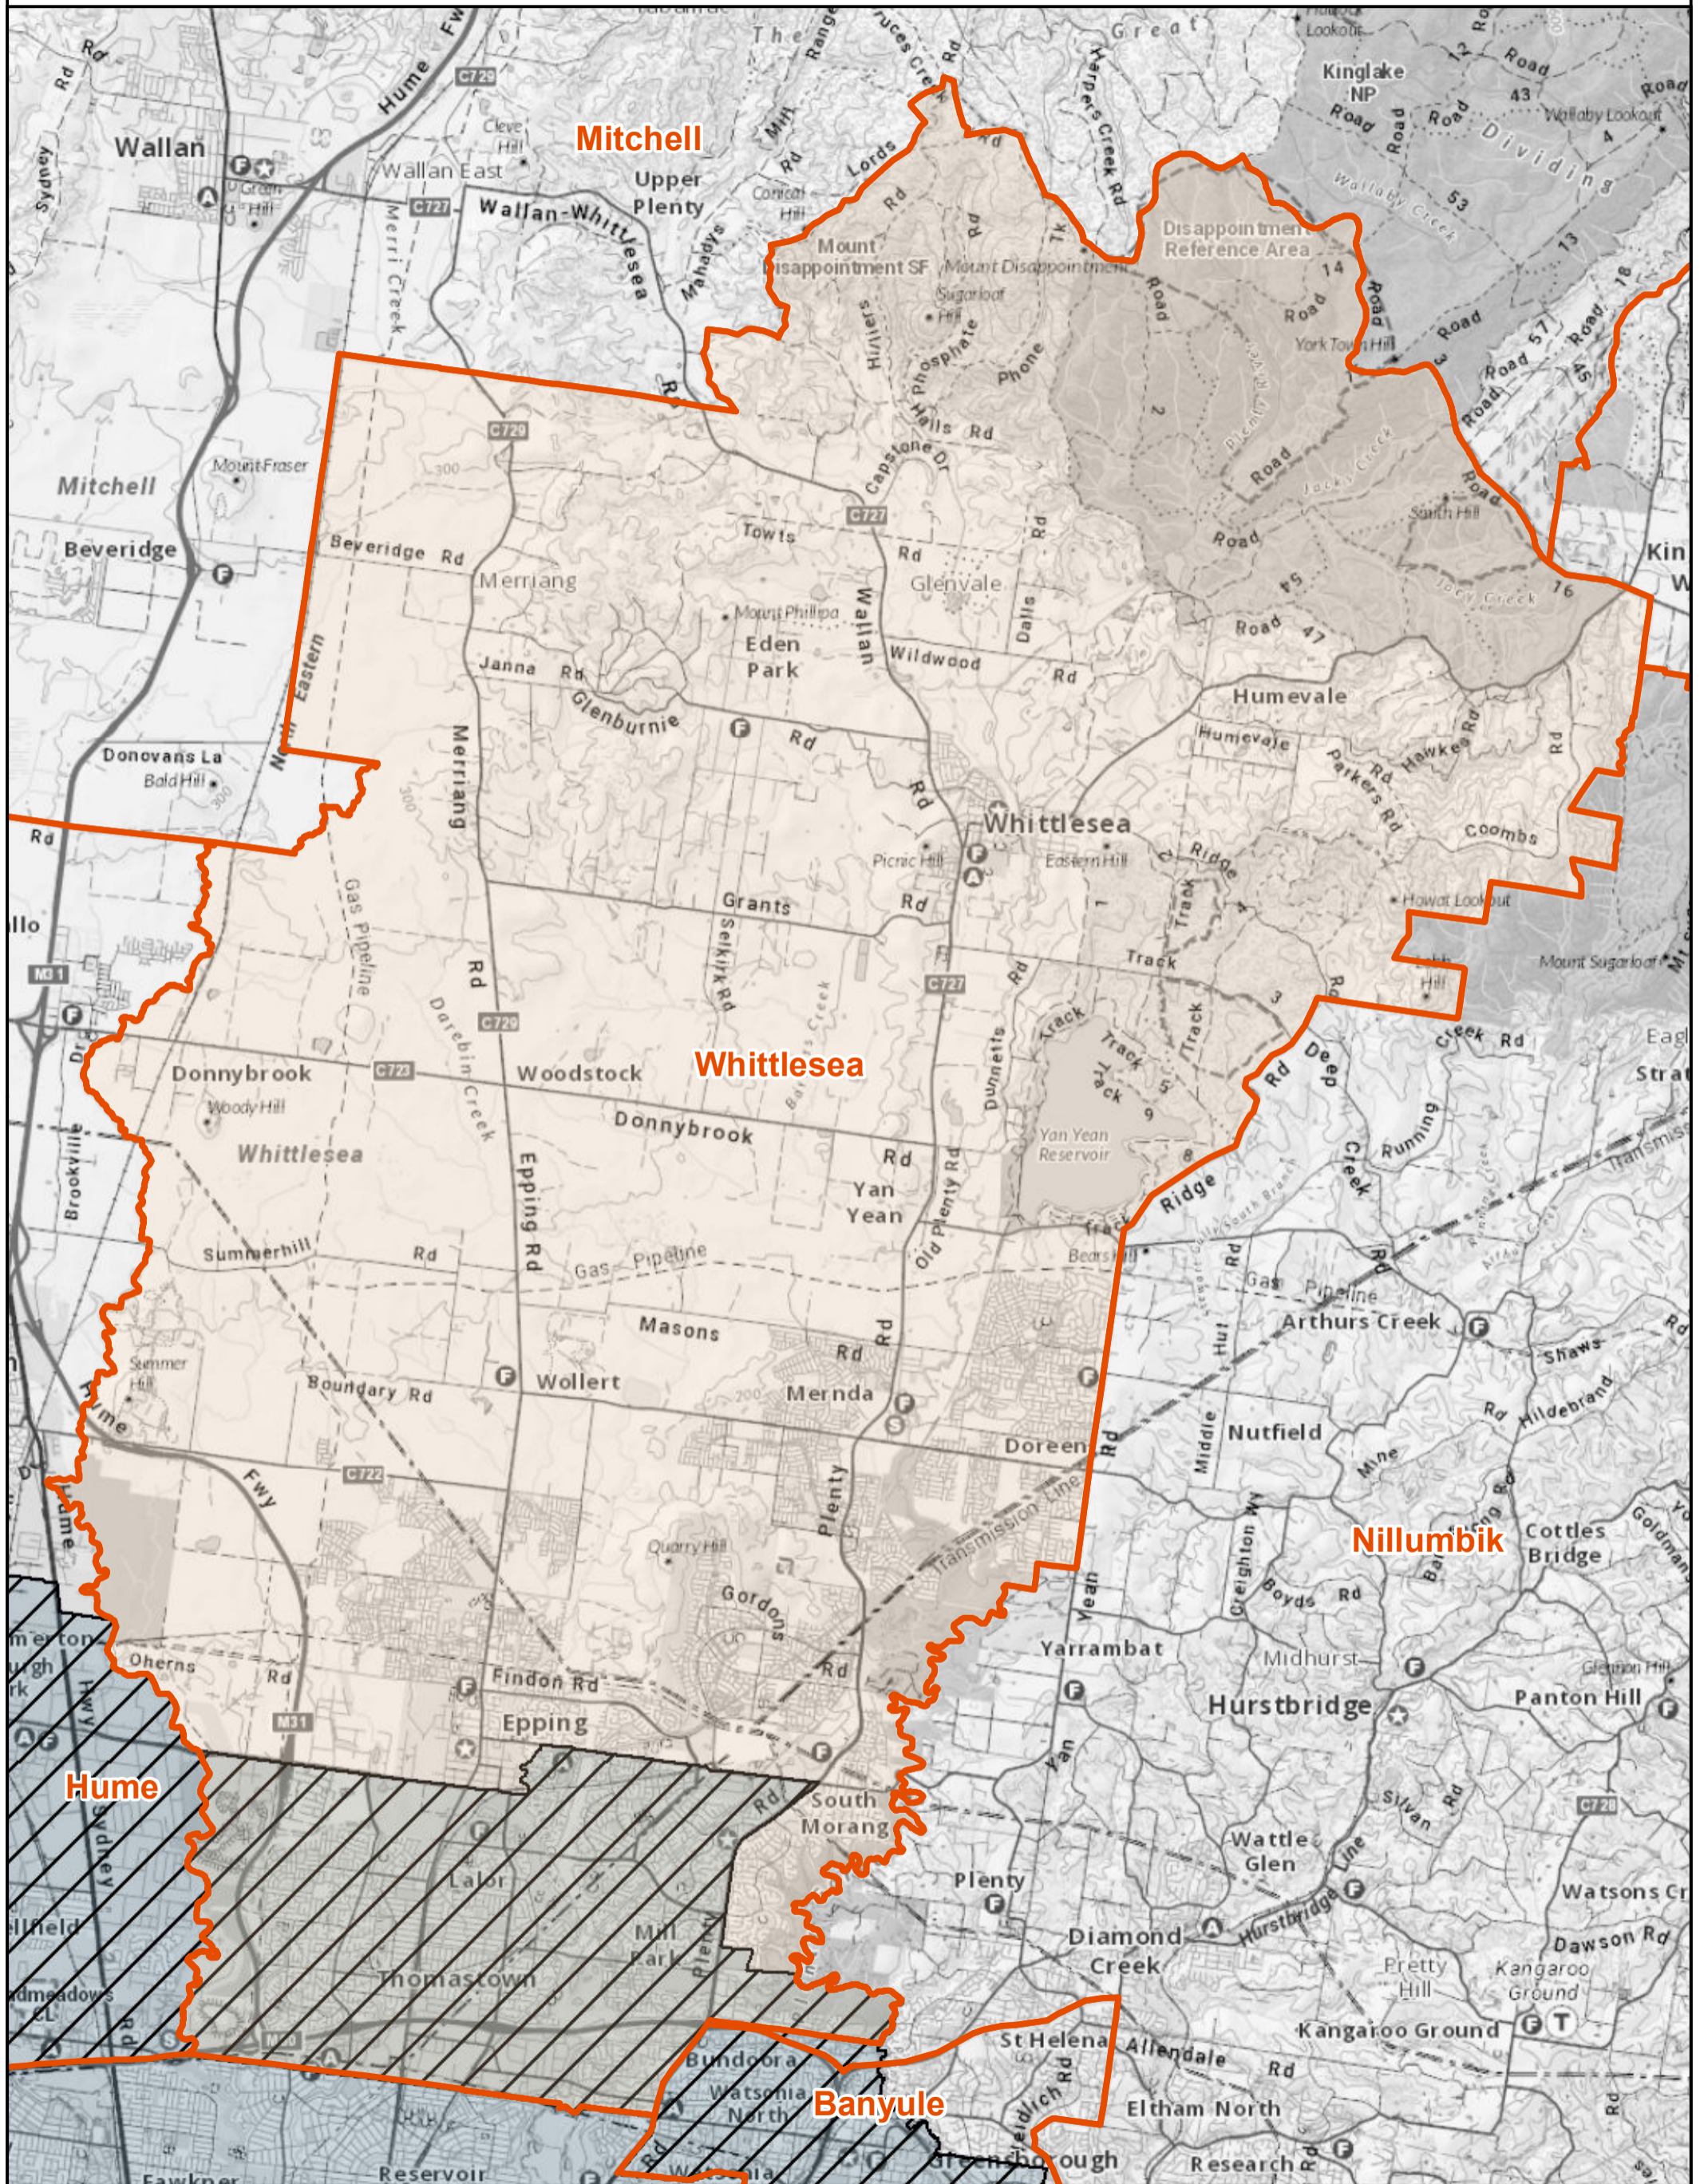

Fire Danger Period Areas - Whittlesea

0 5 10 Kilometers

1. **Legend**
2. Fire Danger Period Areas
   - MFB Metropolitan District
   - Restrictions do not apply

Explanation: Some municipalities (shire or council) overlap with the Metropolitan Fire Brigade (MFB) District. Fire Danger Period Restrictions do not apply in the MFB area. This map helps understand where these overlaps are.

Job ID: 20171005000
Date Prepared: 5th October 2017