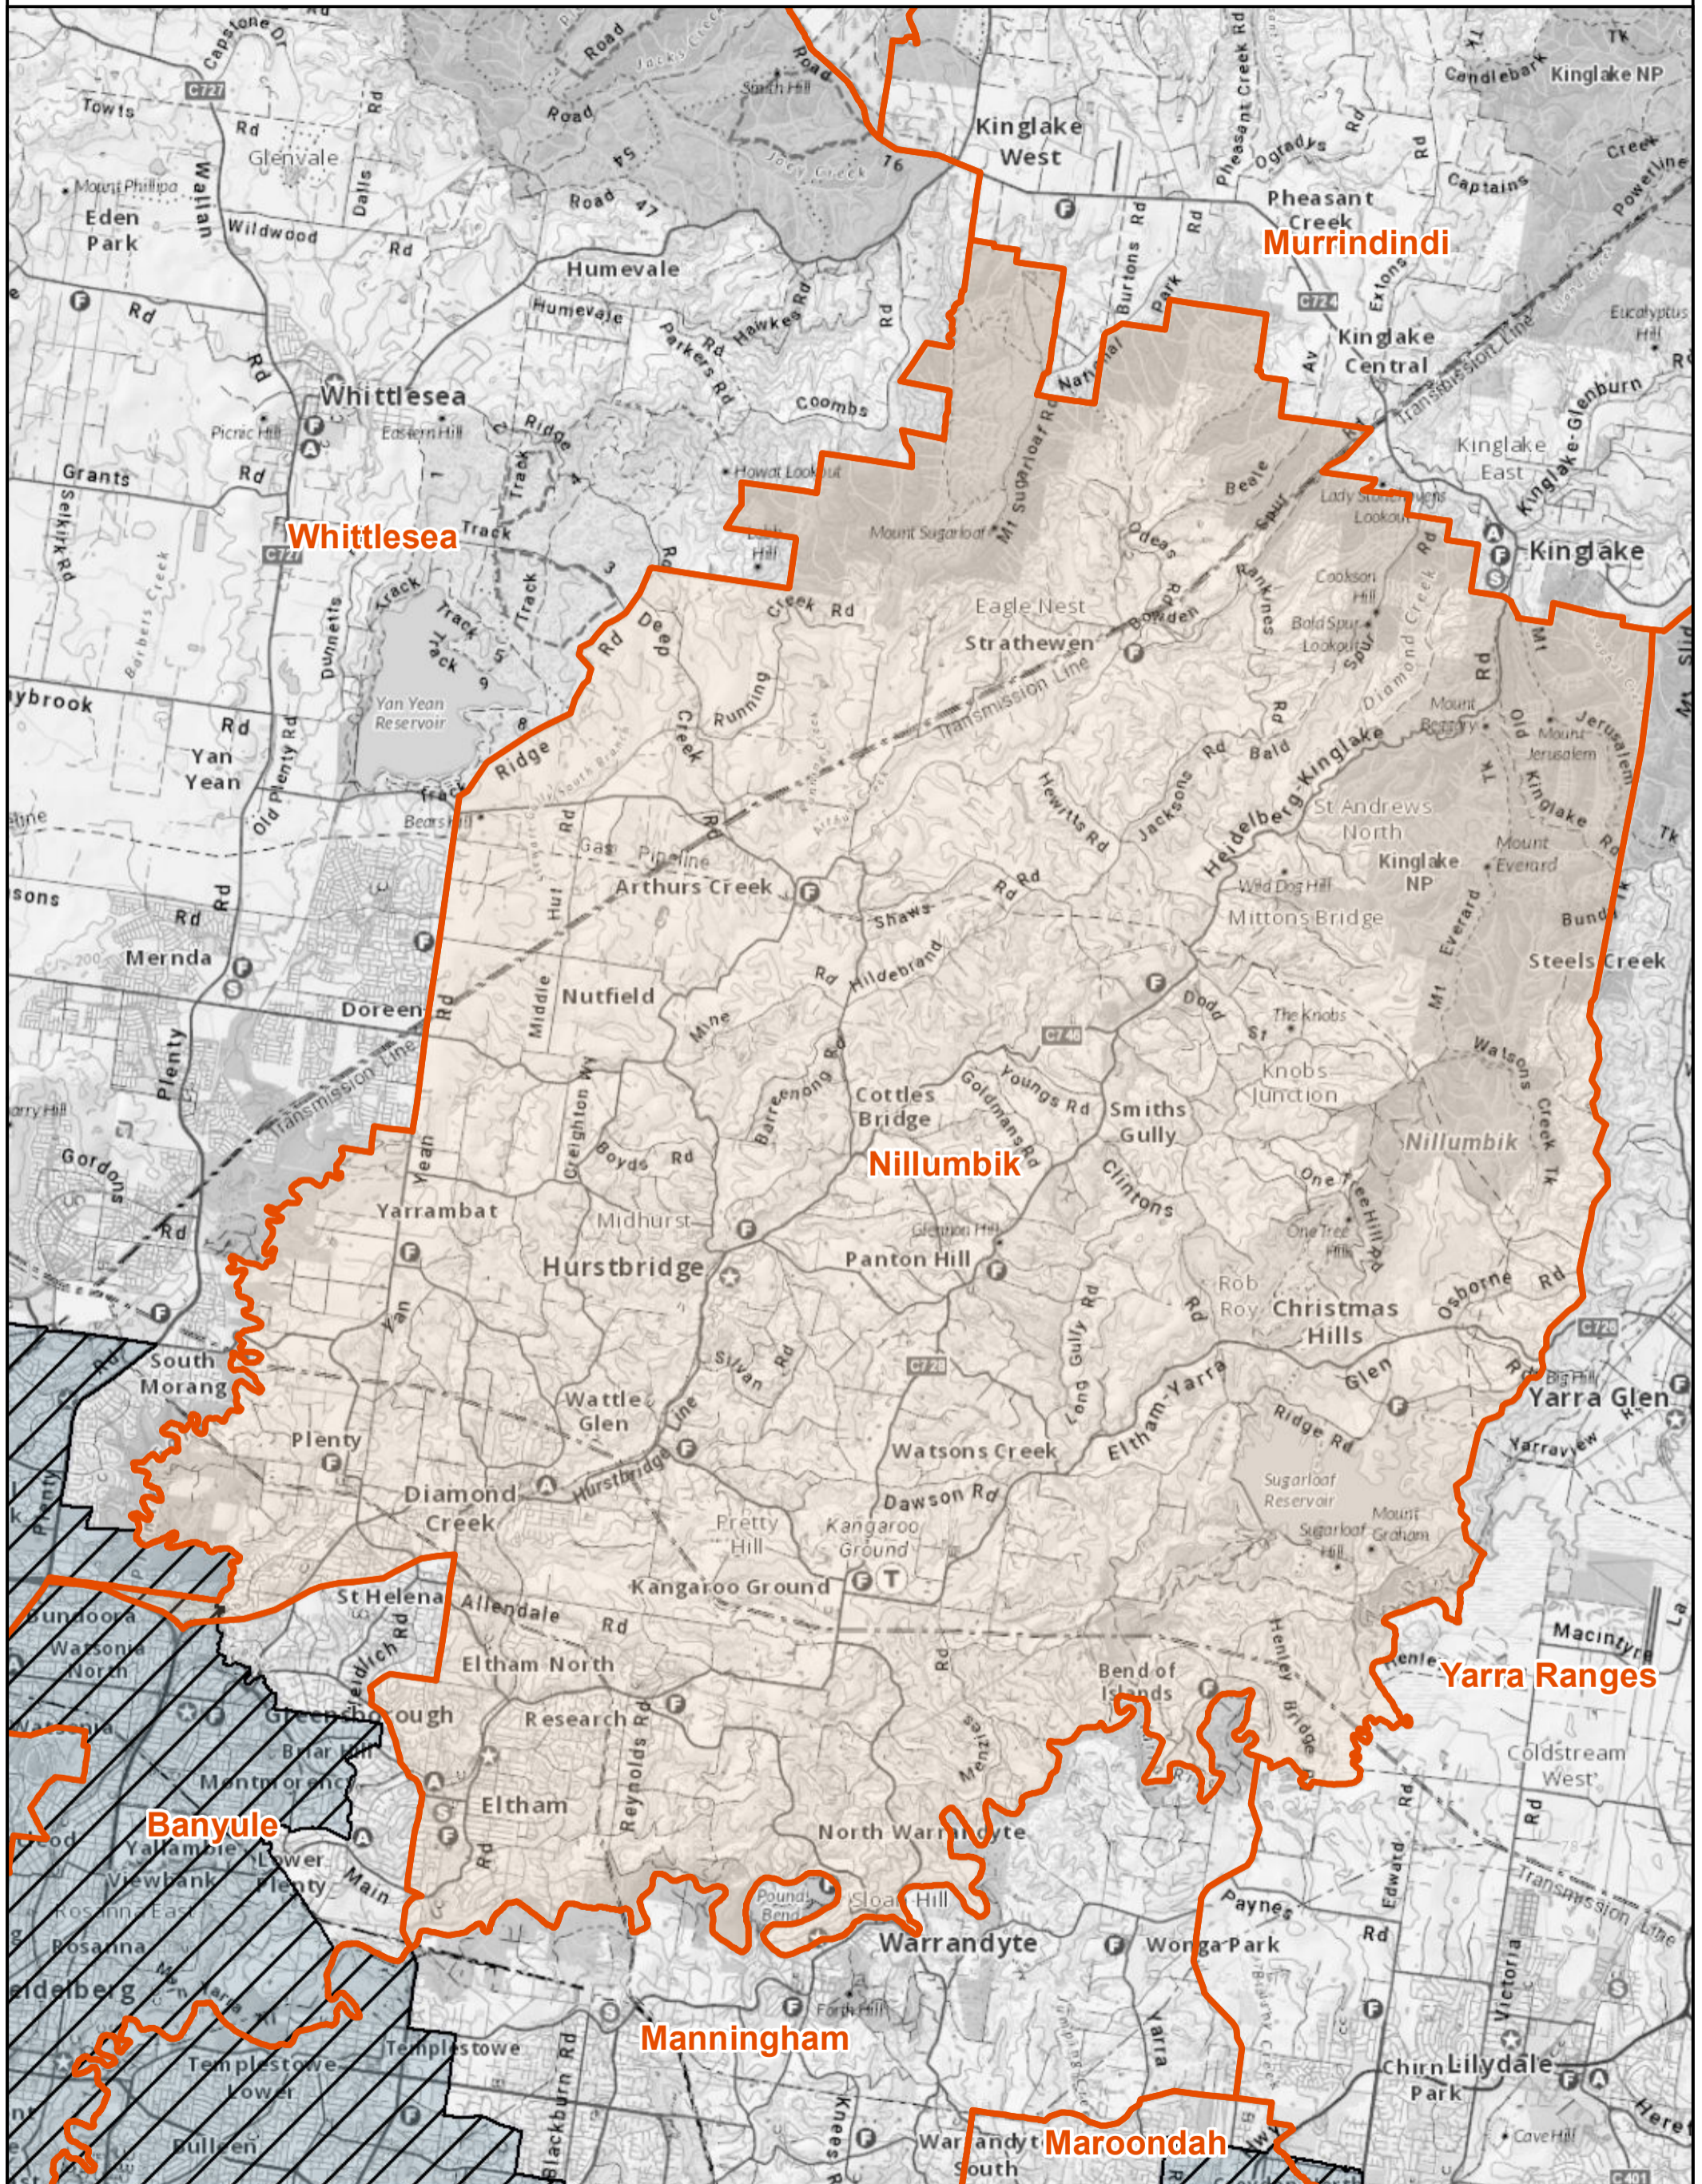

Fire Danger Period Areas - Nillumbik

0 5 10 Kilometers

Explanation: Some municipalities (shire or council) overlap with the Metropolitan Fire Brigade (MFB) District. Fire Danger Period Restrictions do not apply in the MFB area. This map helps understand where these overlaps are.

Job ID: 20171005000
Date Prepared: 5th October 2017

1. **Legend**
2. Fire Danger Period Areas
   - MFB Metropolitan District
   - Restrictions do not apply