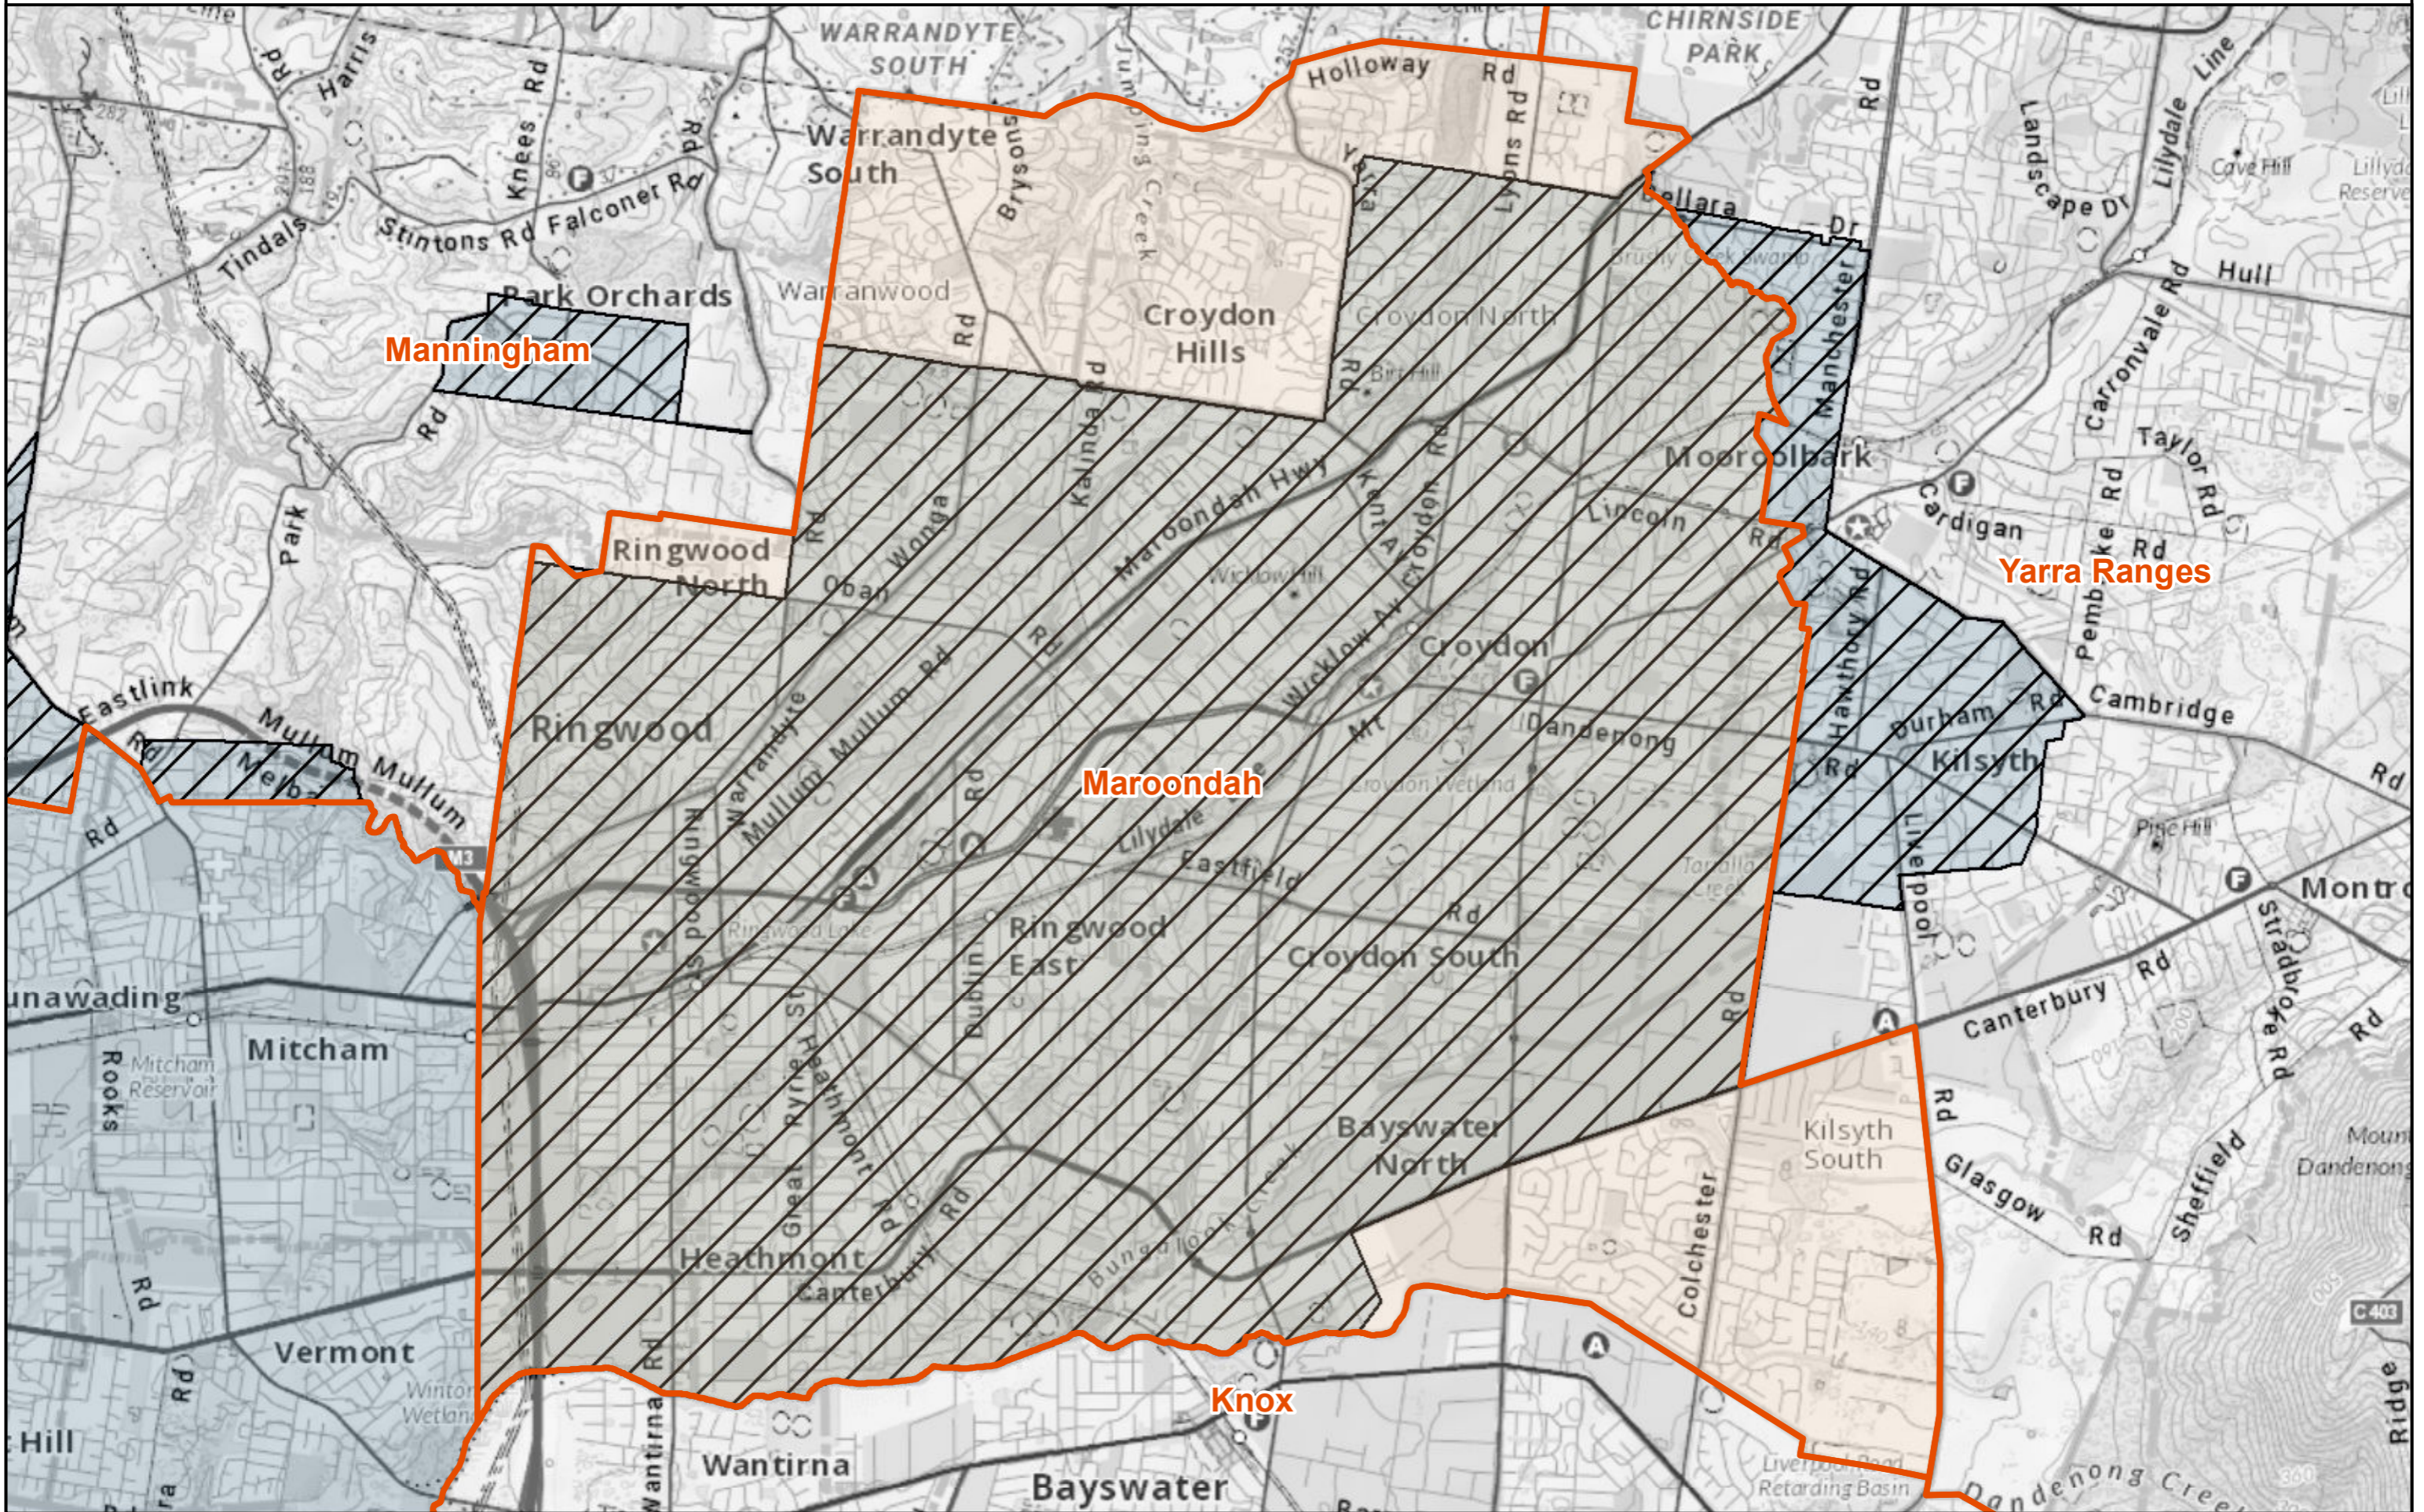

Fire Danger Period Areas - Maroondah

Disclaimer: This map is a snapshot generated from Victorian Government data as well as data from various other sources. This does not guarantee that the publication is without flaw of any kind or is wholly appropriate for your particular purposes and therefore disclaims all liability for error, loss or damage which may arise from reliance upon it. All persons accessing this information should make appropriate enquiries to assess the currency of the data.

Explanation: Some municipalities (shire or council) overlap with the Metropolitan Fire Brigade (MFB) District. Fire Danger Period Restrictions do not apply in the MFB area. This map helps understand where these overlaps are.

Job ID: 20171005000
Date Prepared: 5th October 2017

Legend

- Fire Danger Period Areas
- MFB Metropolitan District
- Restrictions do not apply