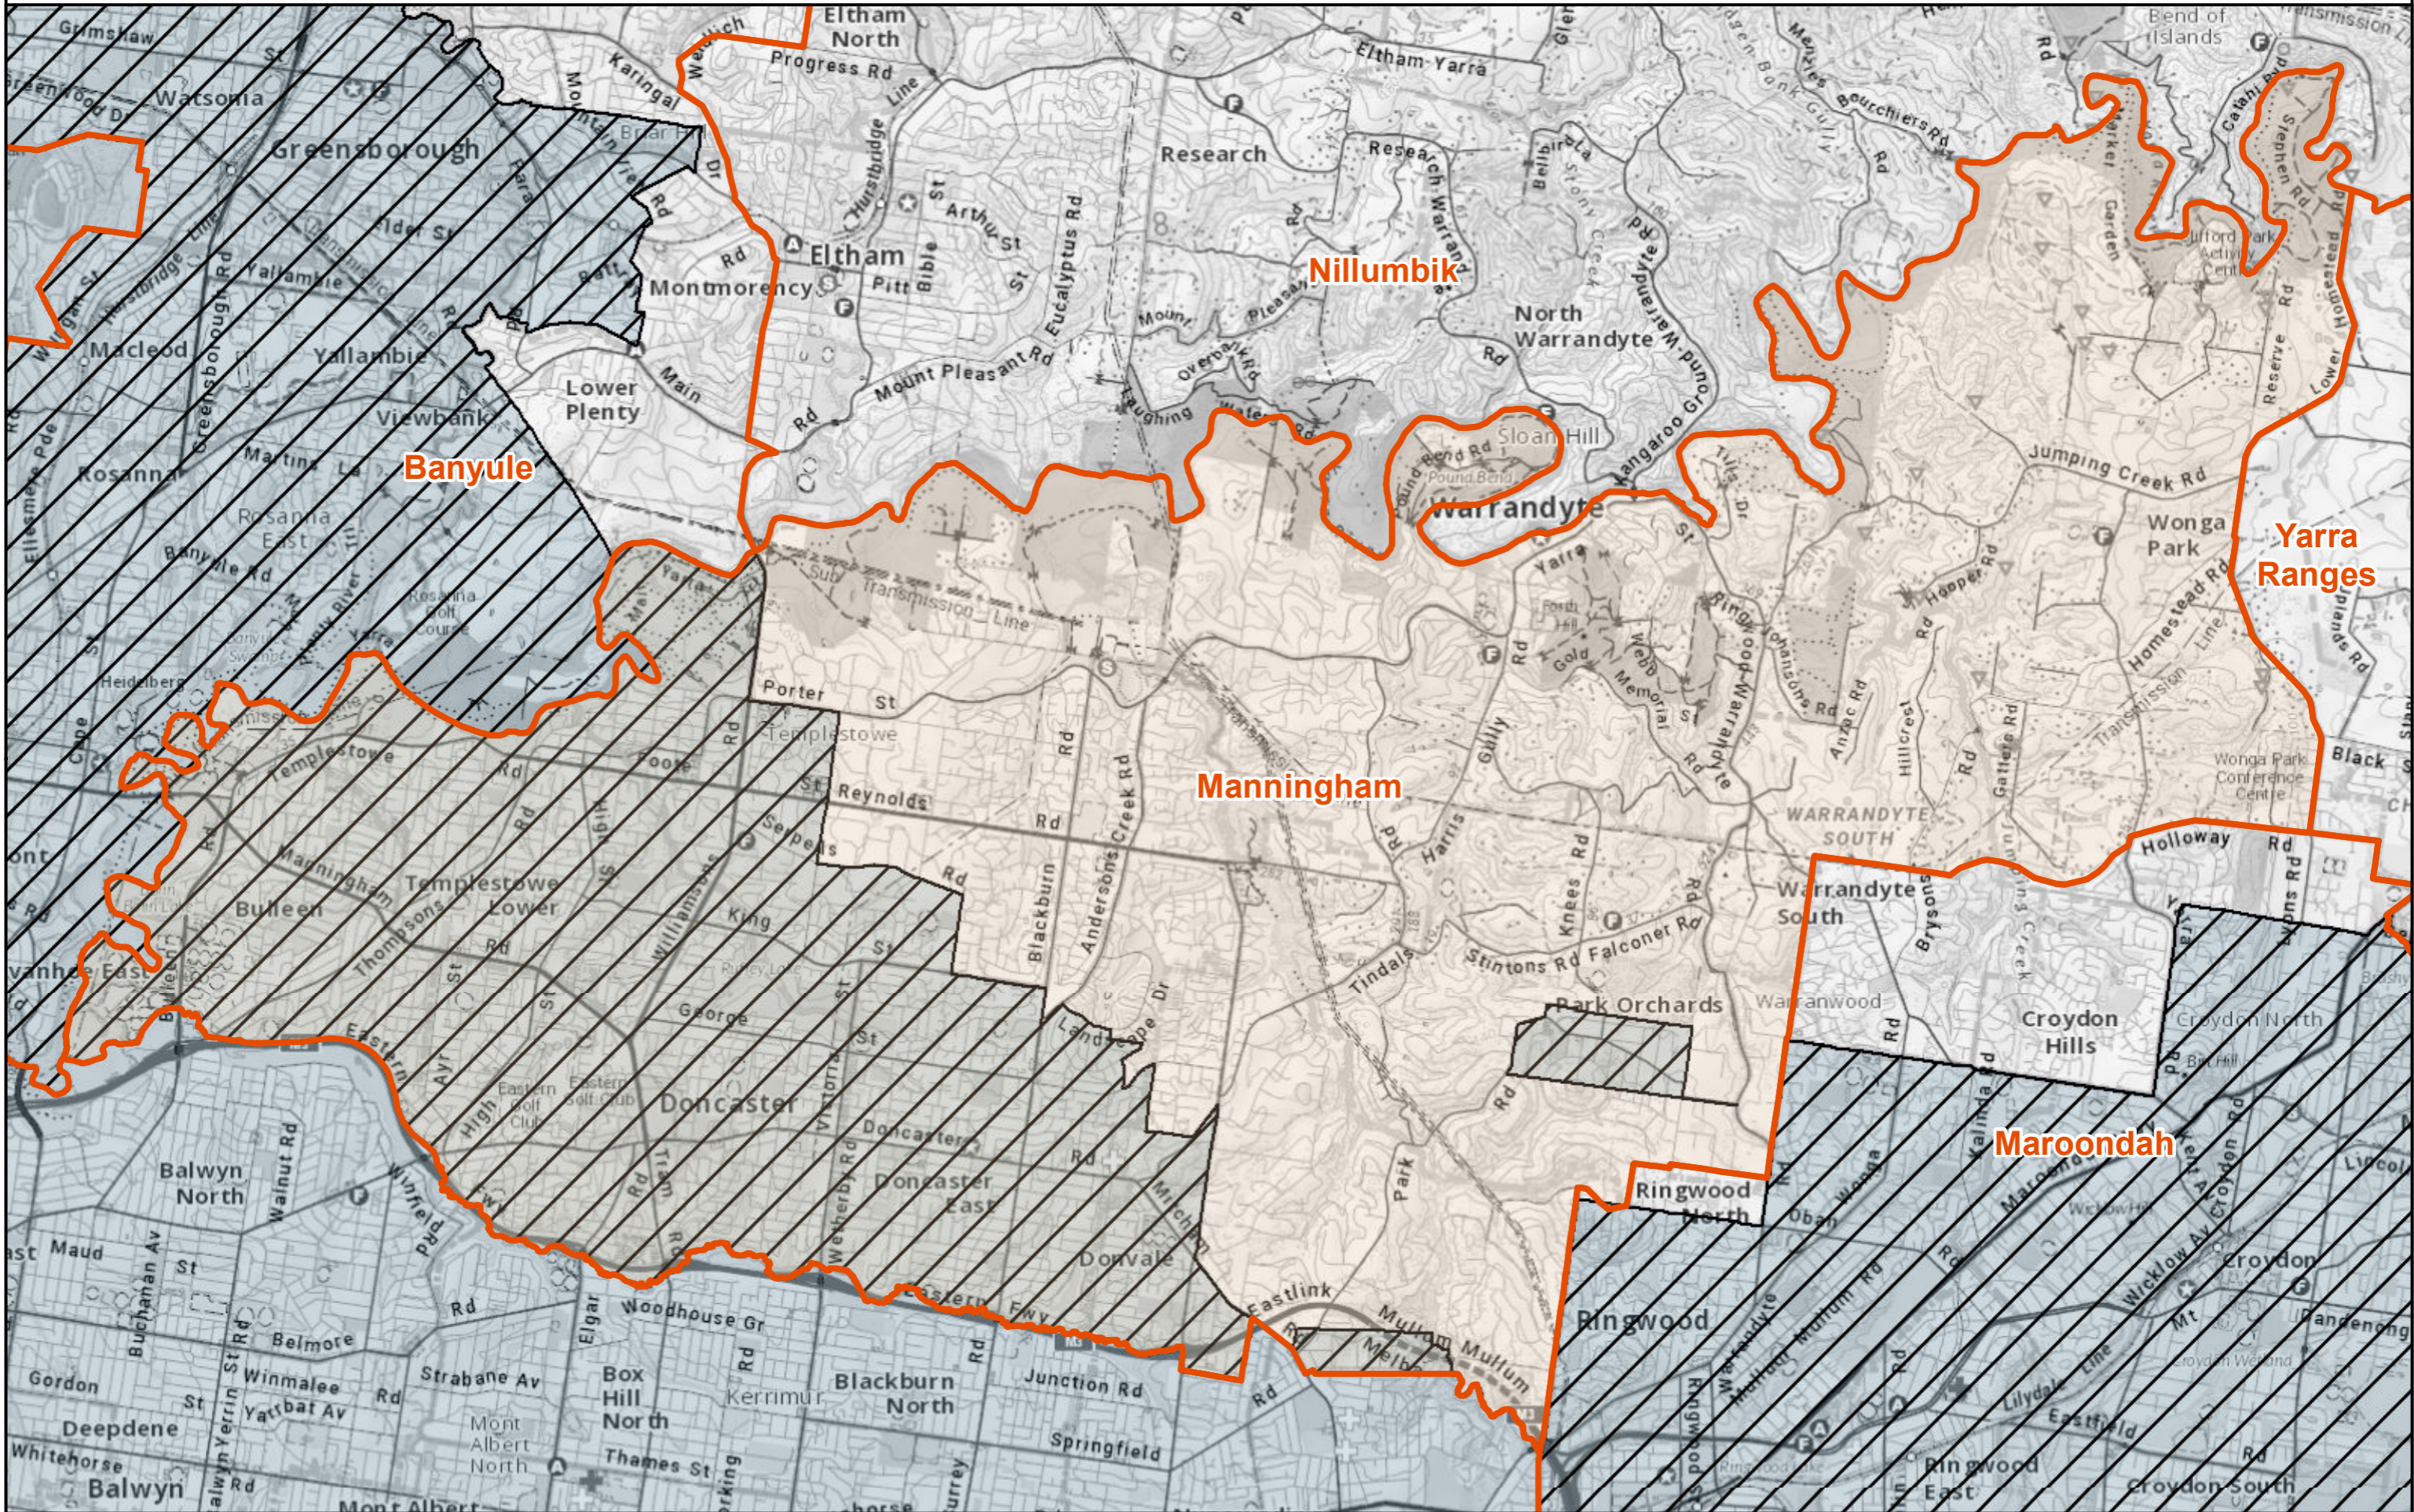

Fire Danger Period Areas - Manningham

Explanation: Some municipalities (shire or council) overlap with the Metropolitan Fire Brigade (MFB) District. Fire Danger Period Restrictions do not apply in the MFB area. This map helps understand where these overlaps are.

Job ID: 20171005000
Date Prepared: 5th October 2017

1. **Legend**
2. Fire Danger Period Areas
   - MFB Metropolitan District
   - Restrictions do not apply