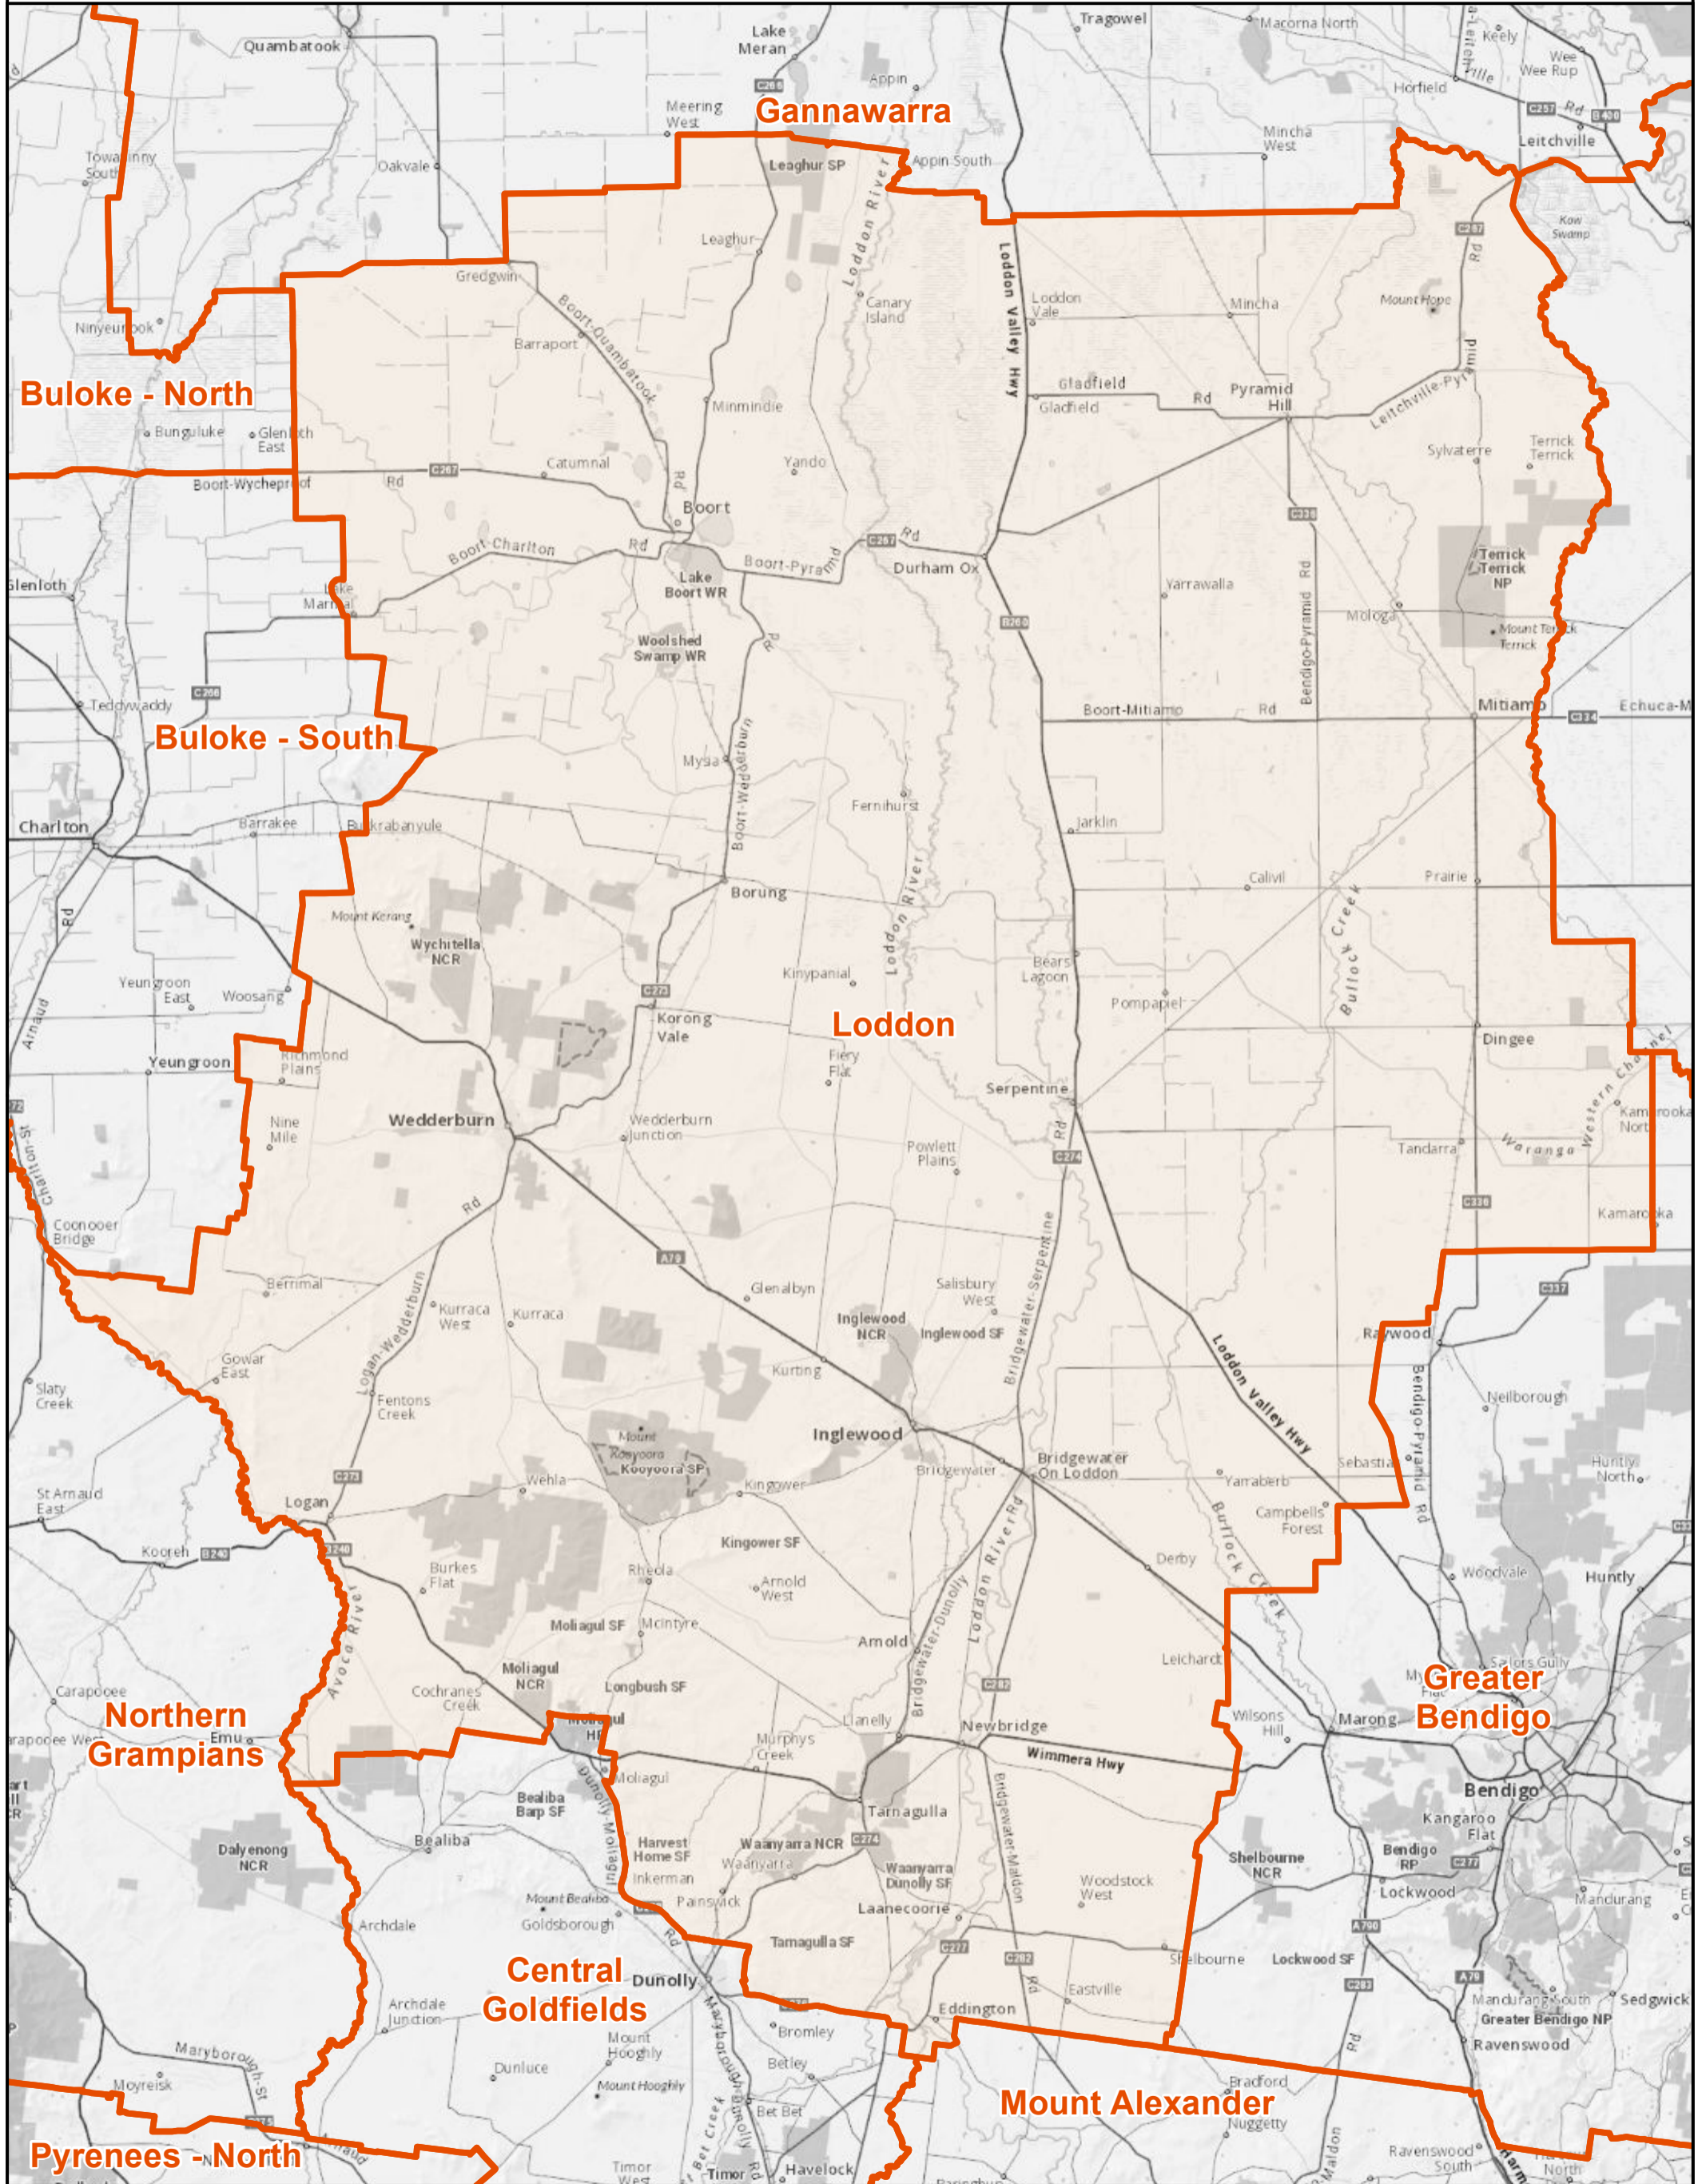

Fire Danger Period Areas - Loddon

Legend

Fire Danger Period Areas

Explanation: Some municipalities (shire or council) are split into smaller areas for Fire Danger Period Declarations. This map helps understand where these splits are.