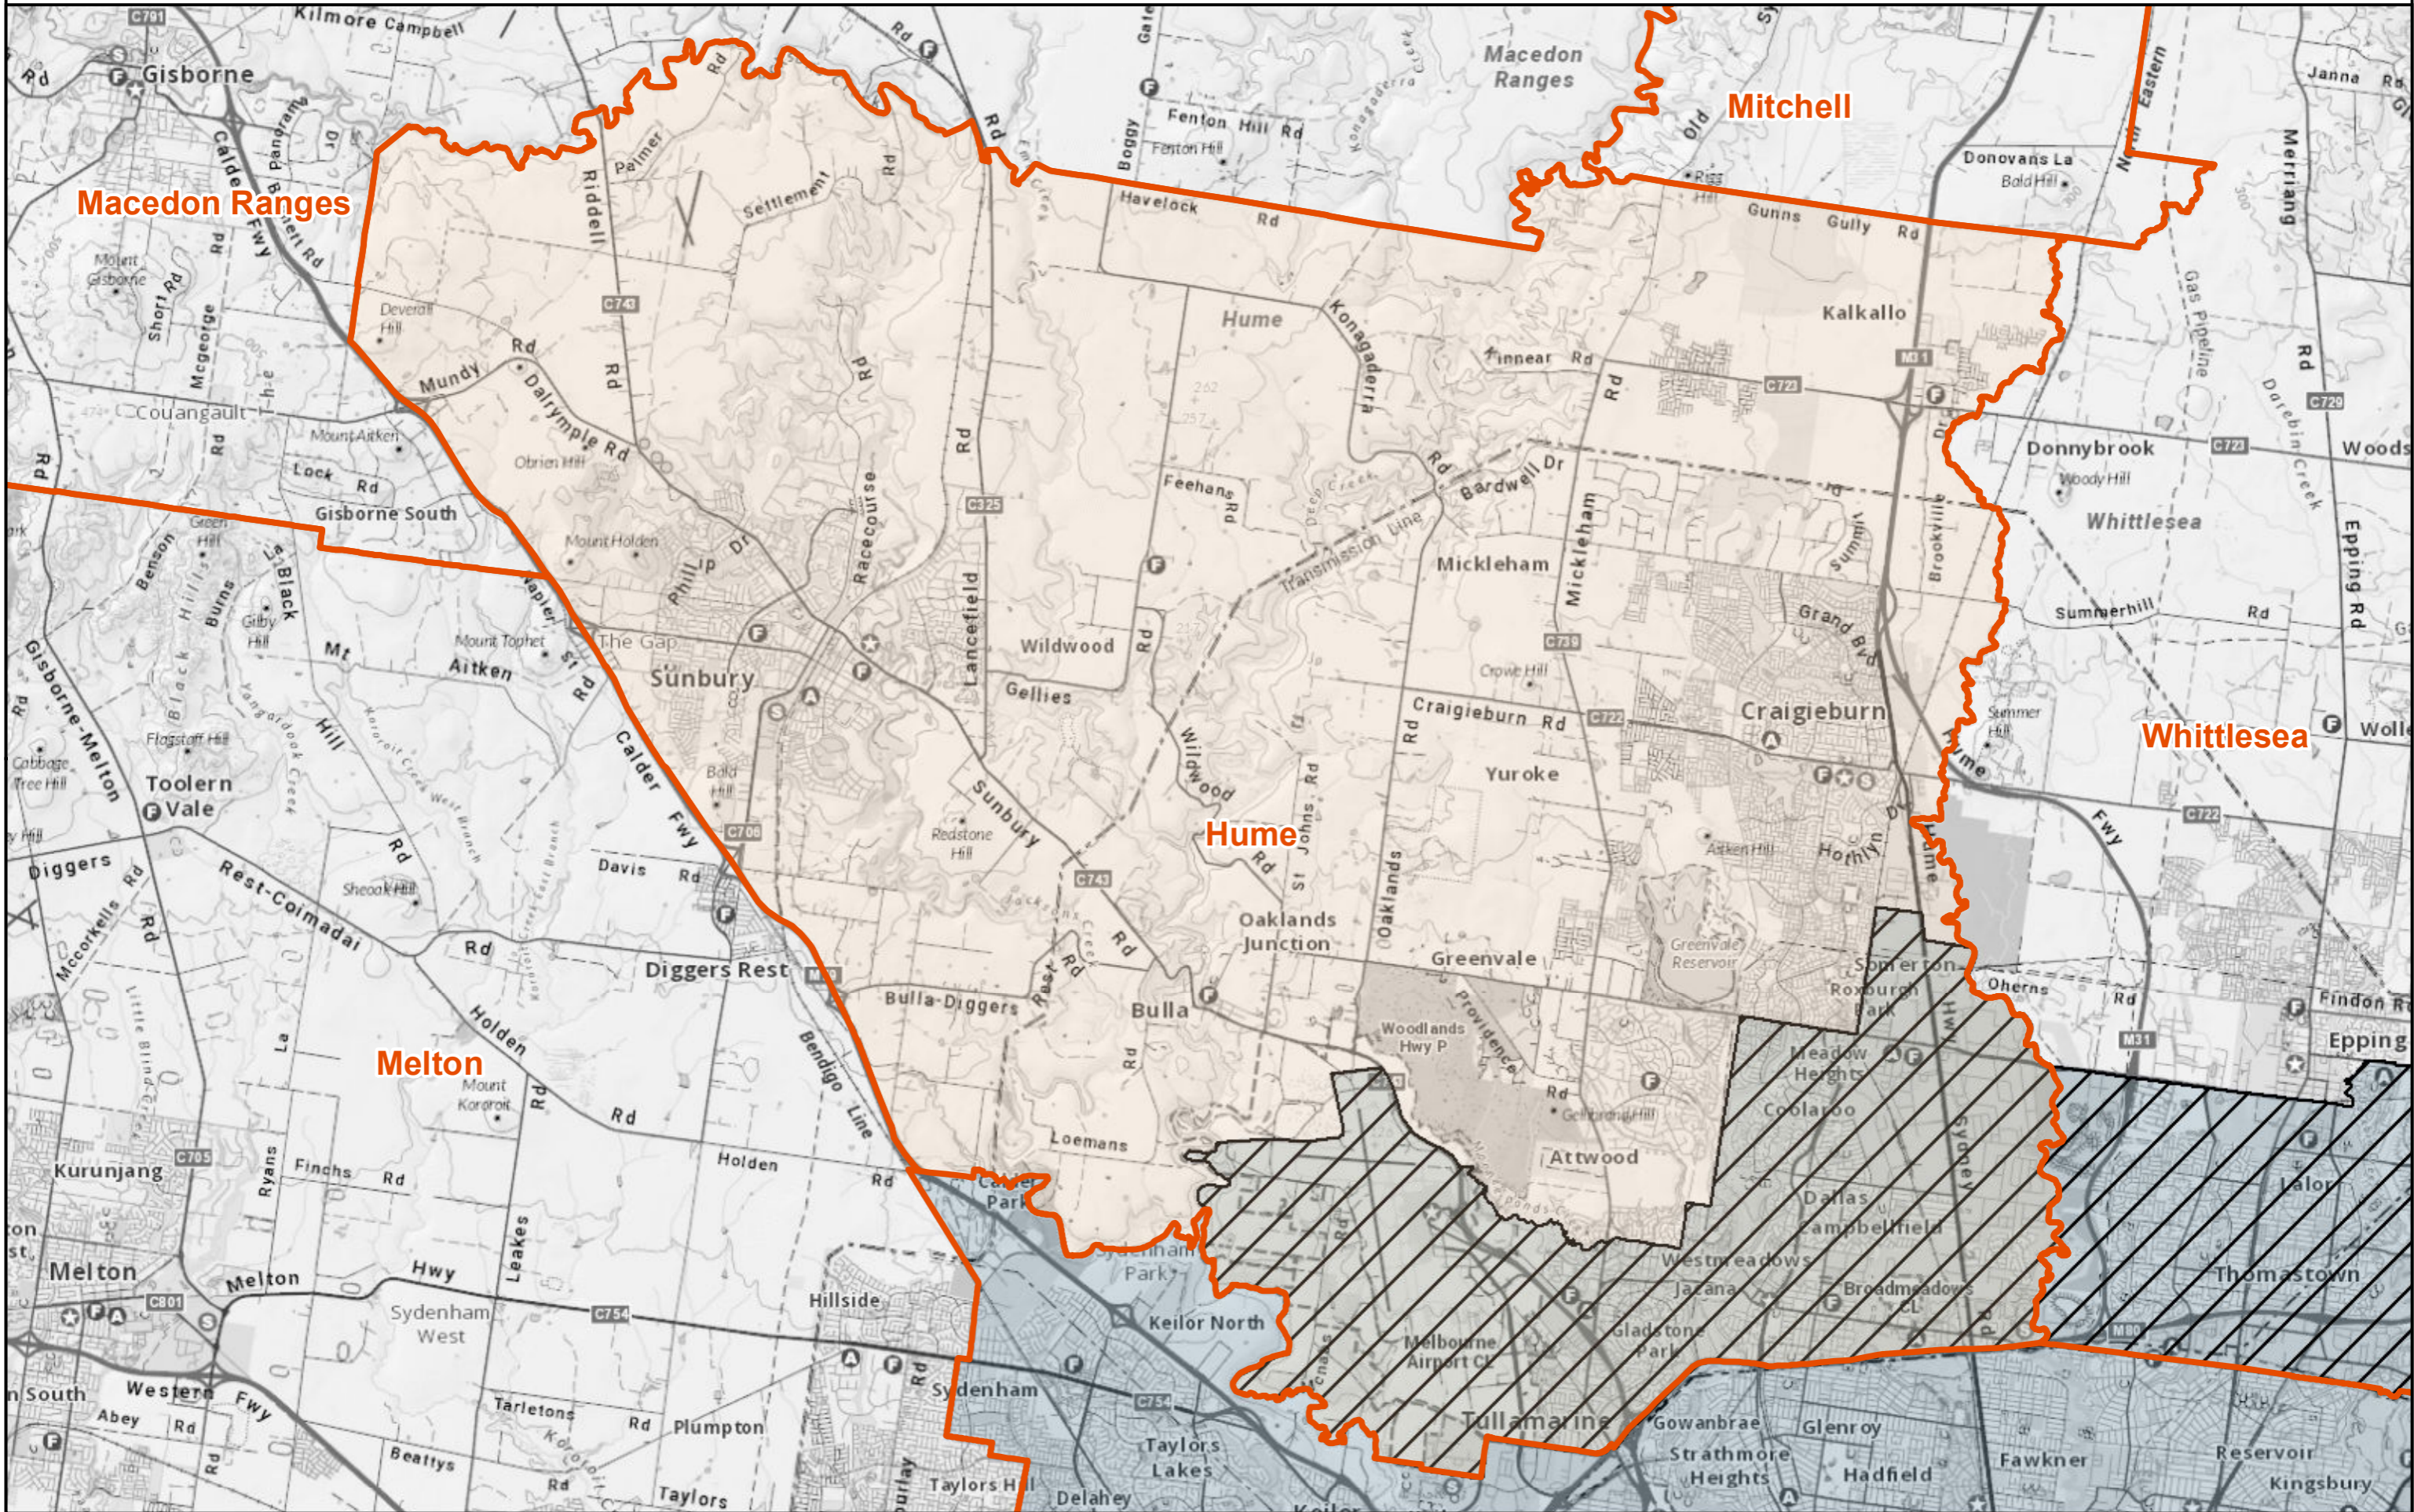

# Fire Danger Period Areas - Hume

Disclaimer: This map is a snapshot generated from Victorian Government data as well as data from various other sources. This does not guarantee that the publication is without flaw of any kind or is wholly appropriate for your particular purposes and therefore disclaims all liability for error, loss or damage which may arise from reliance upon it. All persons accessing this information should make appropriate enquiries to assess the currency of the data.

Explanation: Some municipalities (shire or council) overlap with the Metropolitan Fire Brigade (MFB) District. Fire Danger Period Restrictions do not apply in the MFB area. This map helps understand where these overlaps are.

Job ID: 20171005000  
Date Prepared: 5th October 2017

**Legend**

-  Fire Danger Period Areas
-  MFB Metropolitan District
-  Restrictions do not apply