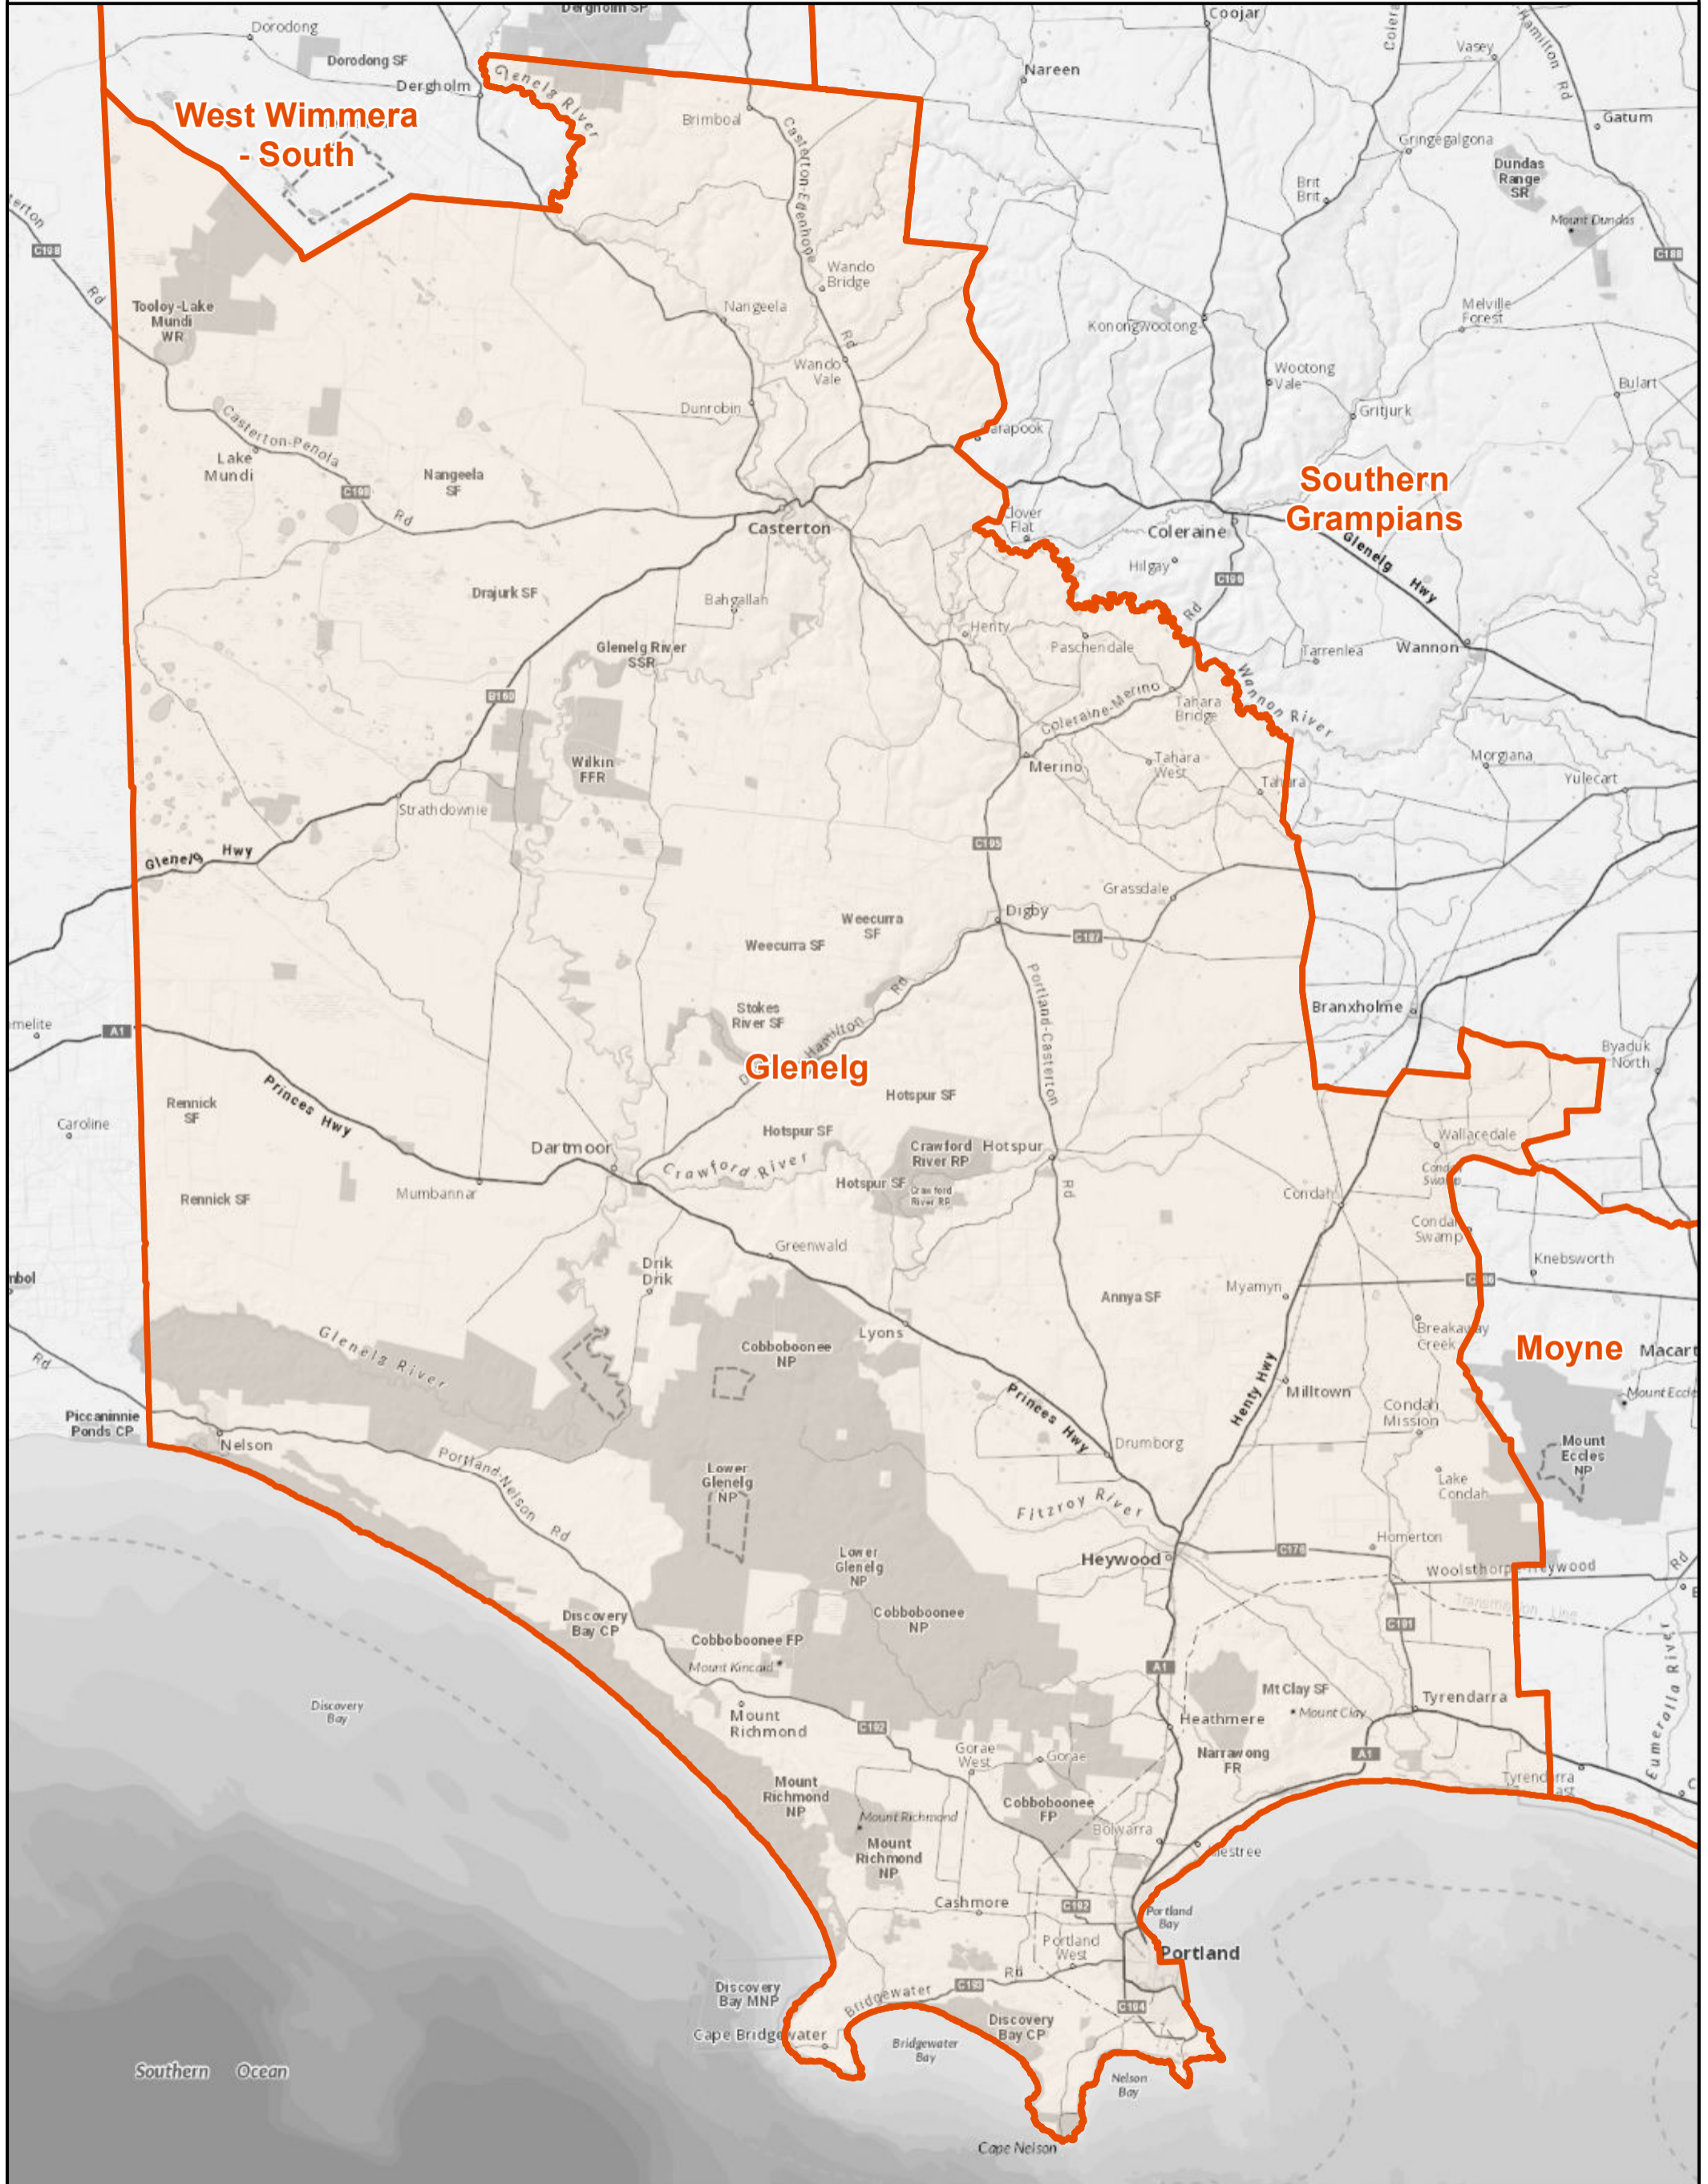

Fire Danger Period Areas - Glenelg

Legend

- Fire Danger Period Areas

Explanation: Some municipalities (shire or council) are split into smaller areas for Fire Danger Period Declarations. This map helps understand where these splits are.

Job ID: 20171005000
Date Prepared: 5th October 2017