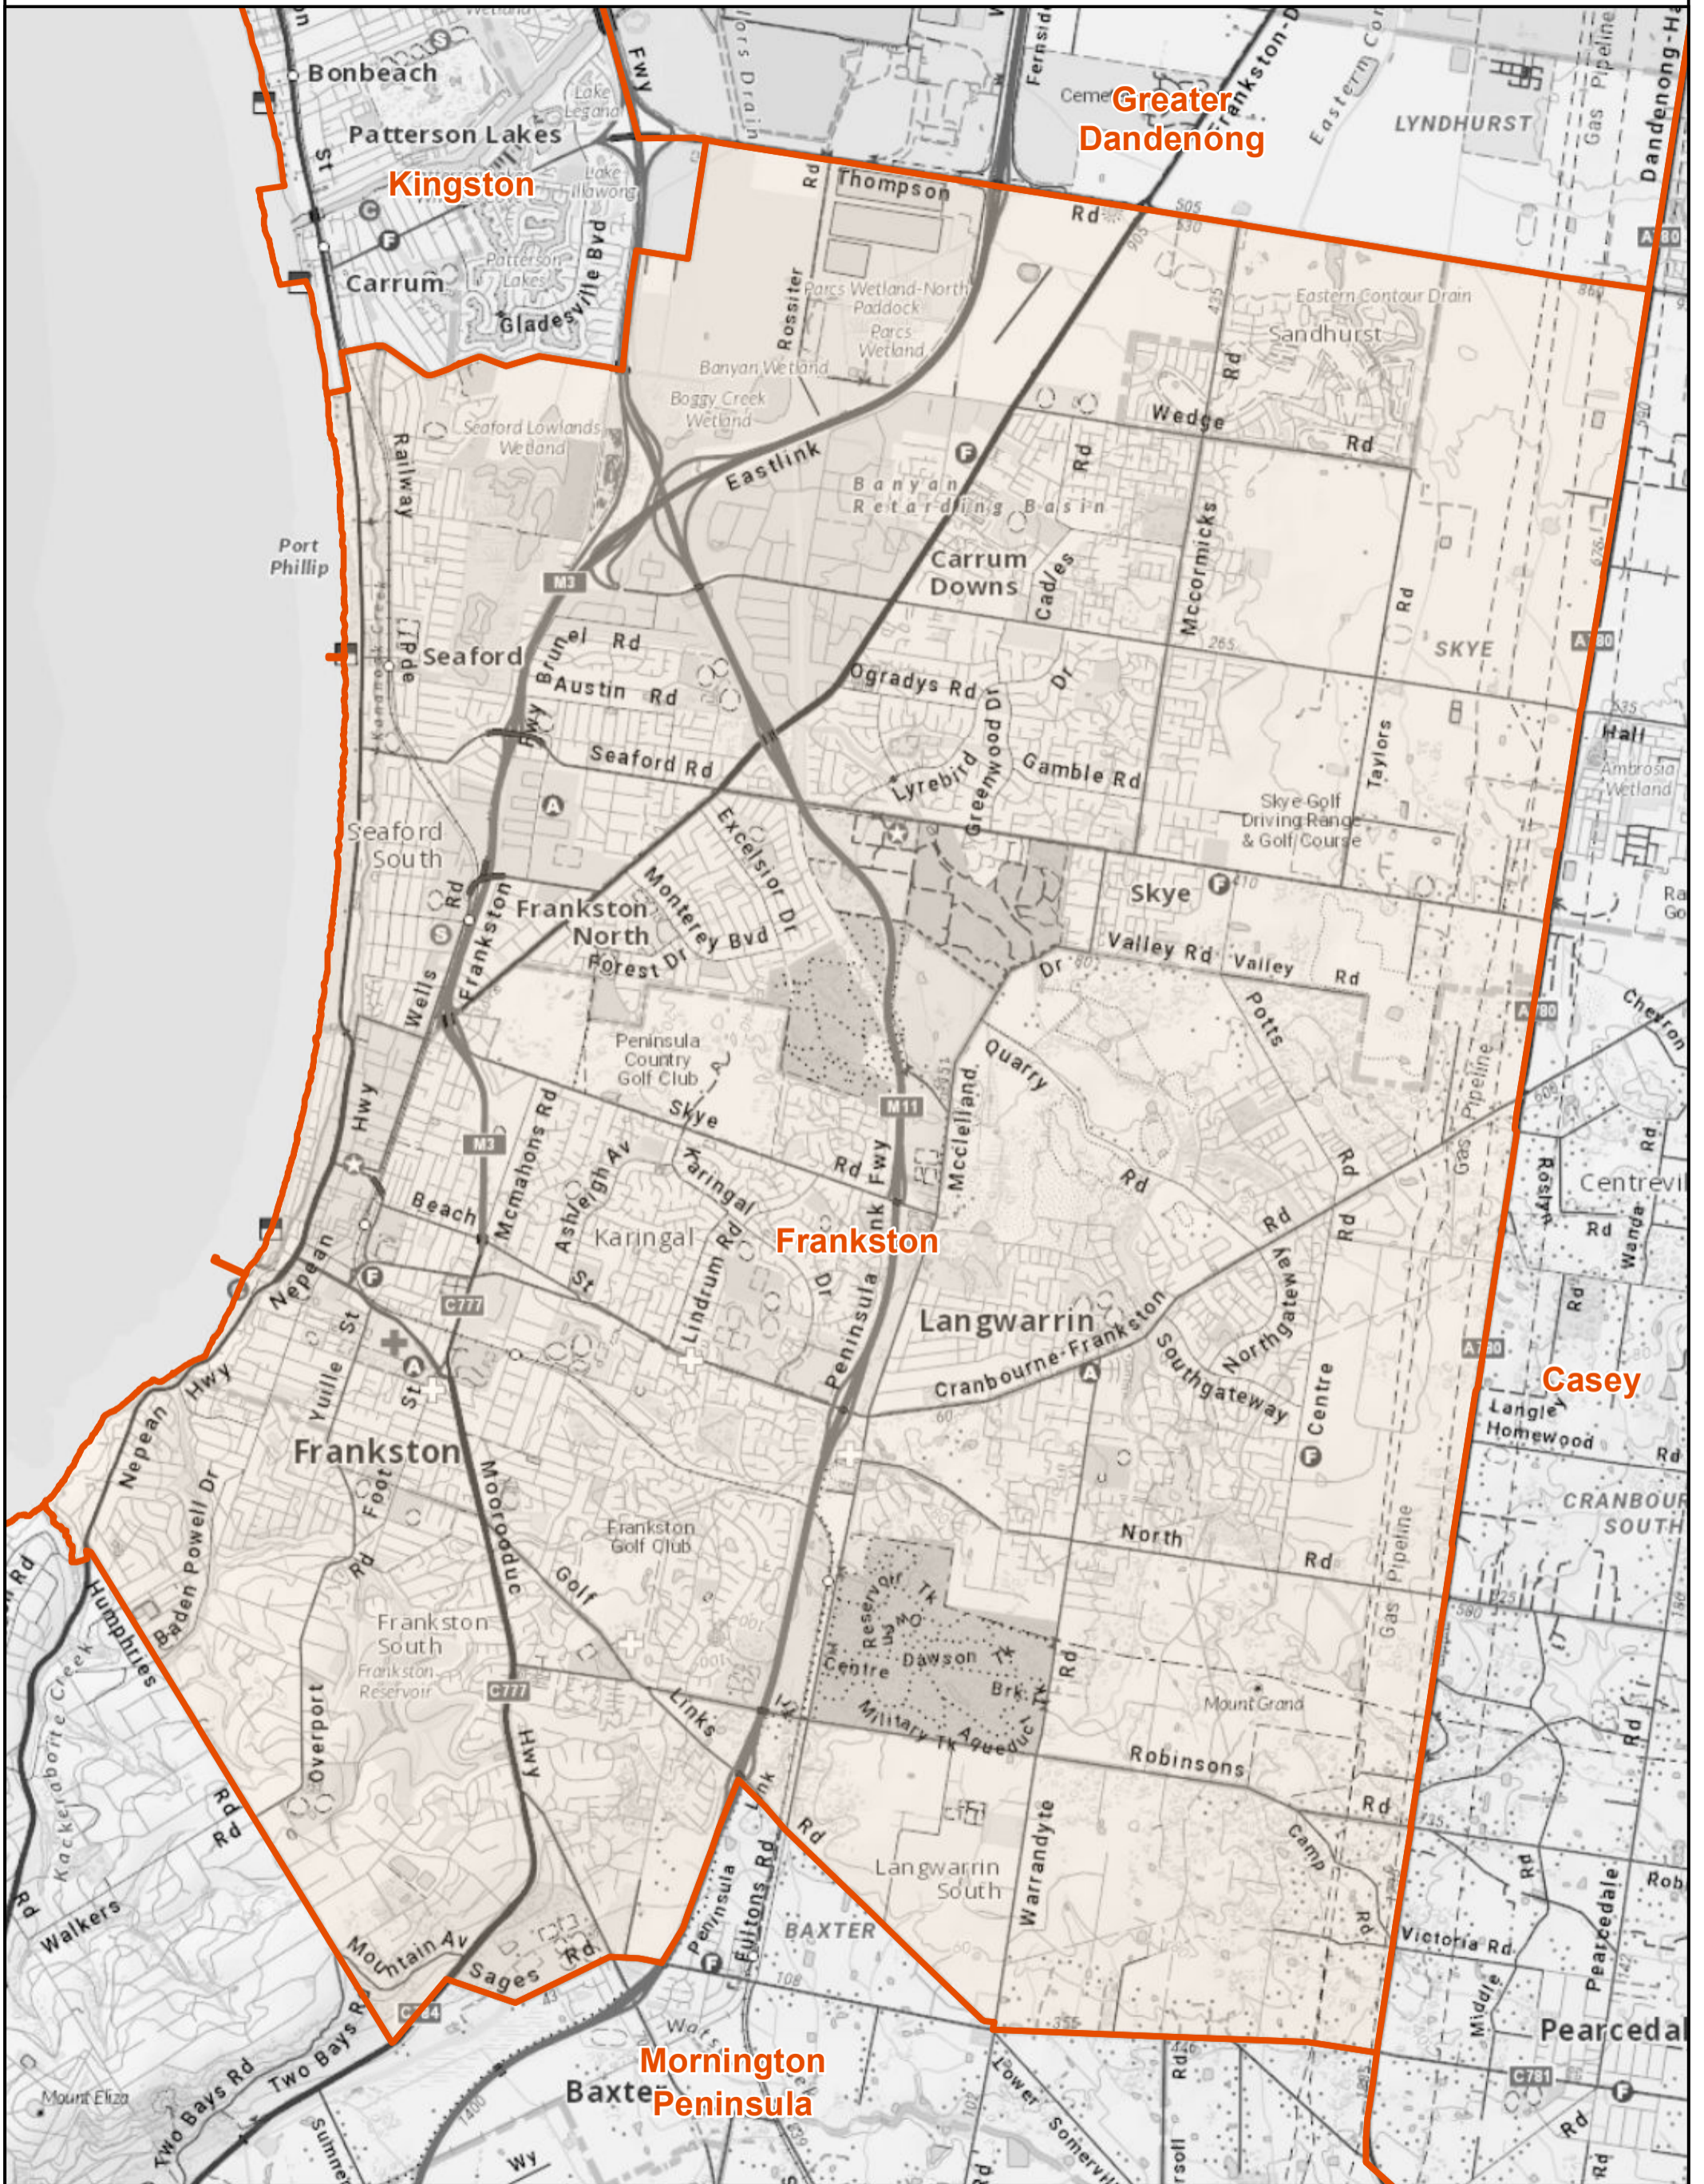

Fire Danger Period Areas - Frankston

Legend

- Fire Danger Period Areas

Explanation: Some municipalities (shire or council) are split into smaller areas for Fire Danger Period Declarations. This map helps understand where these splits are.

Job ID: 20171005000
Date Prepared: 5th October 2017