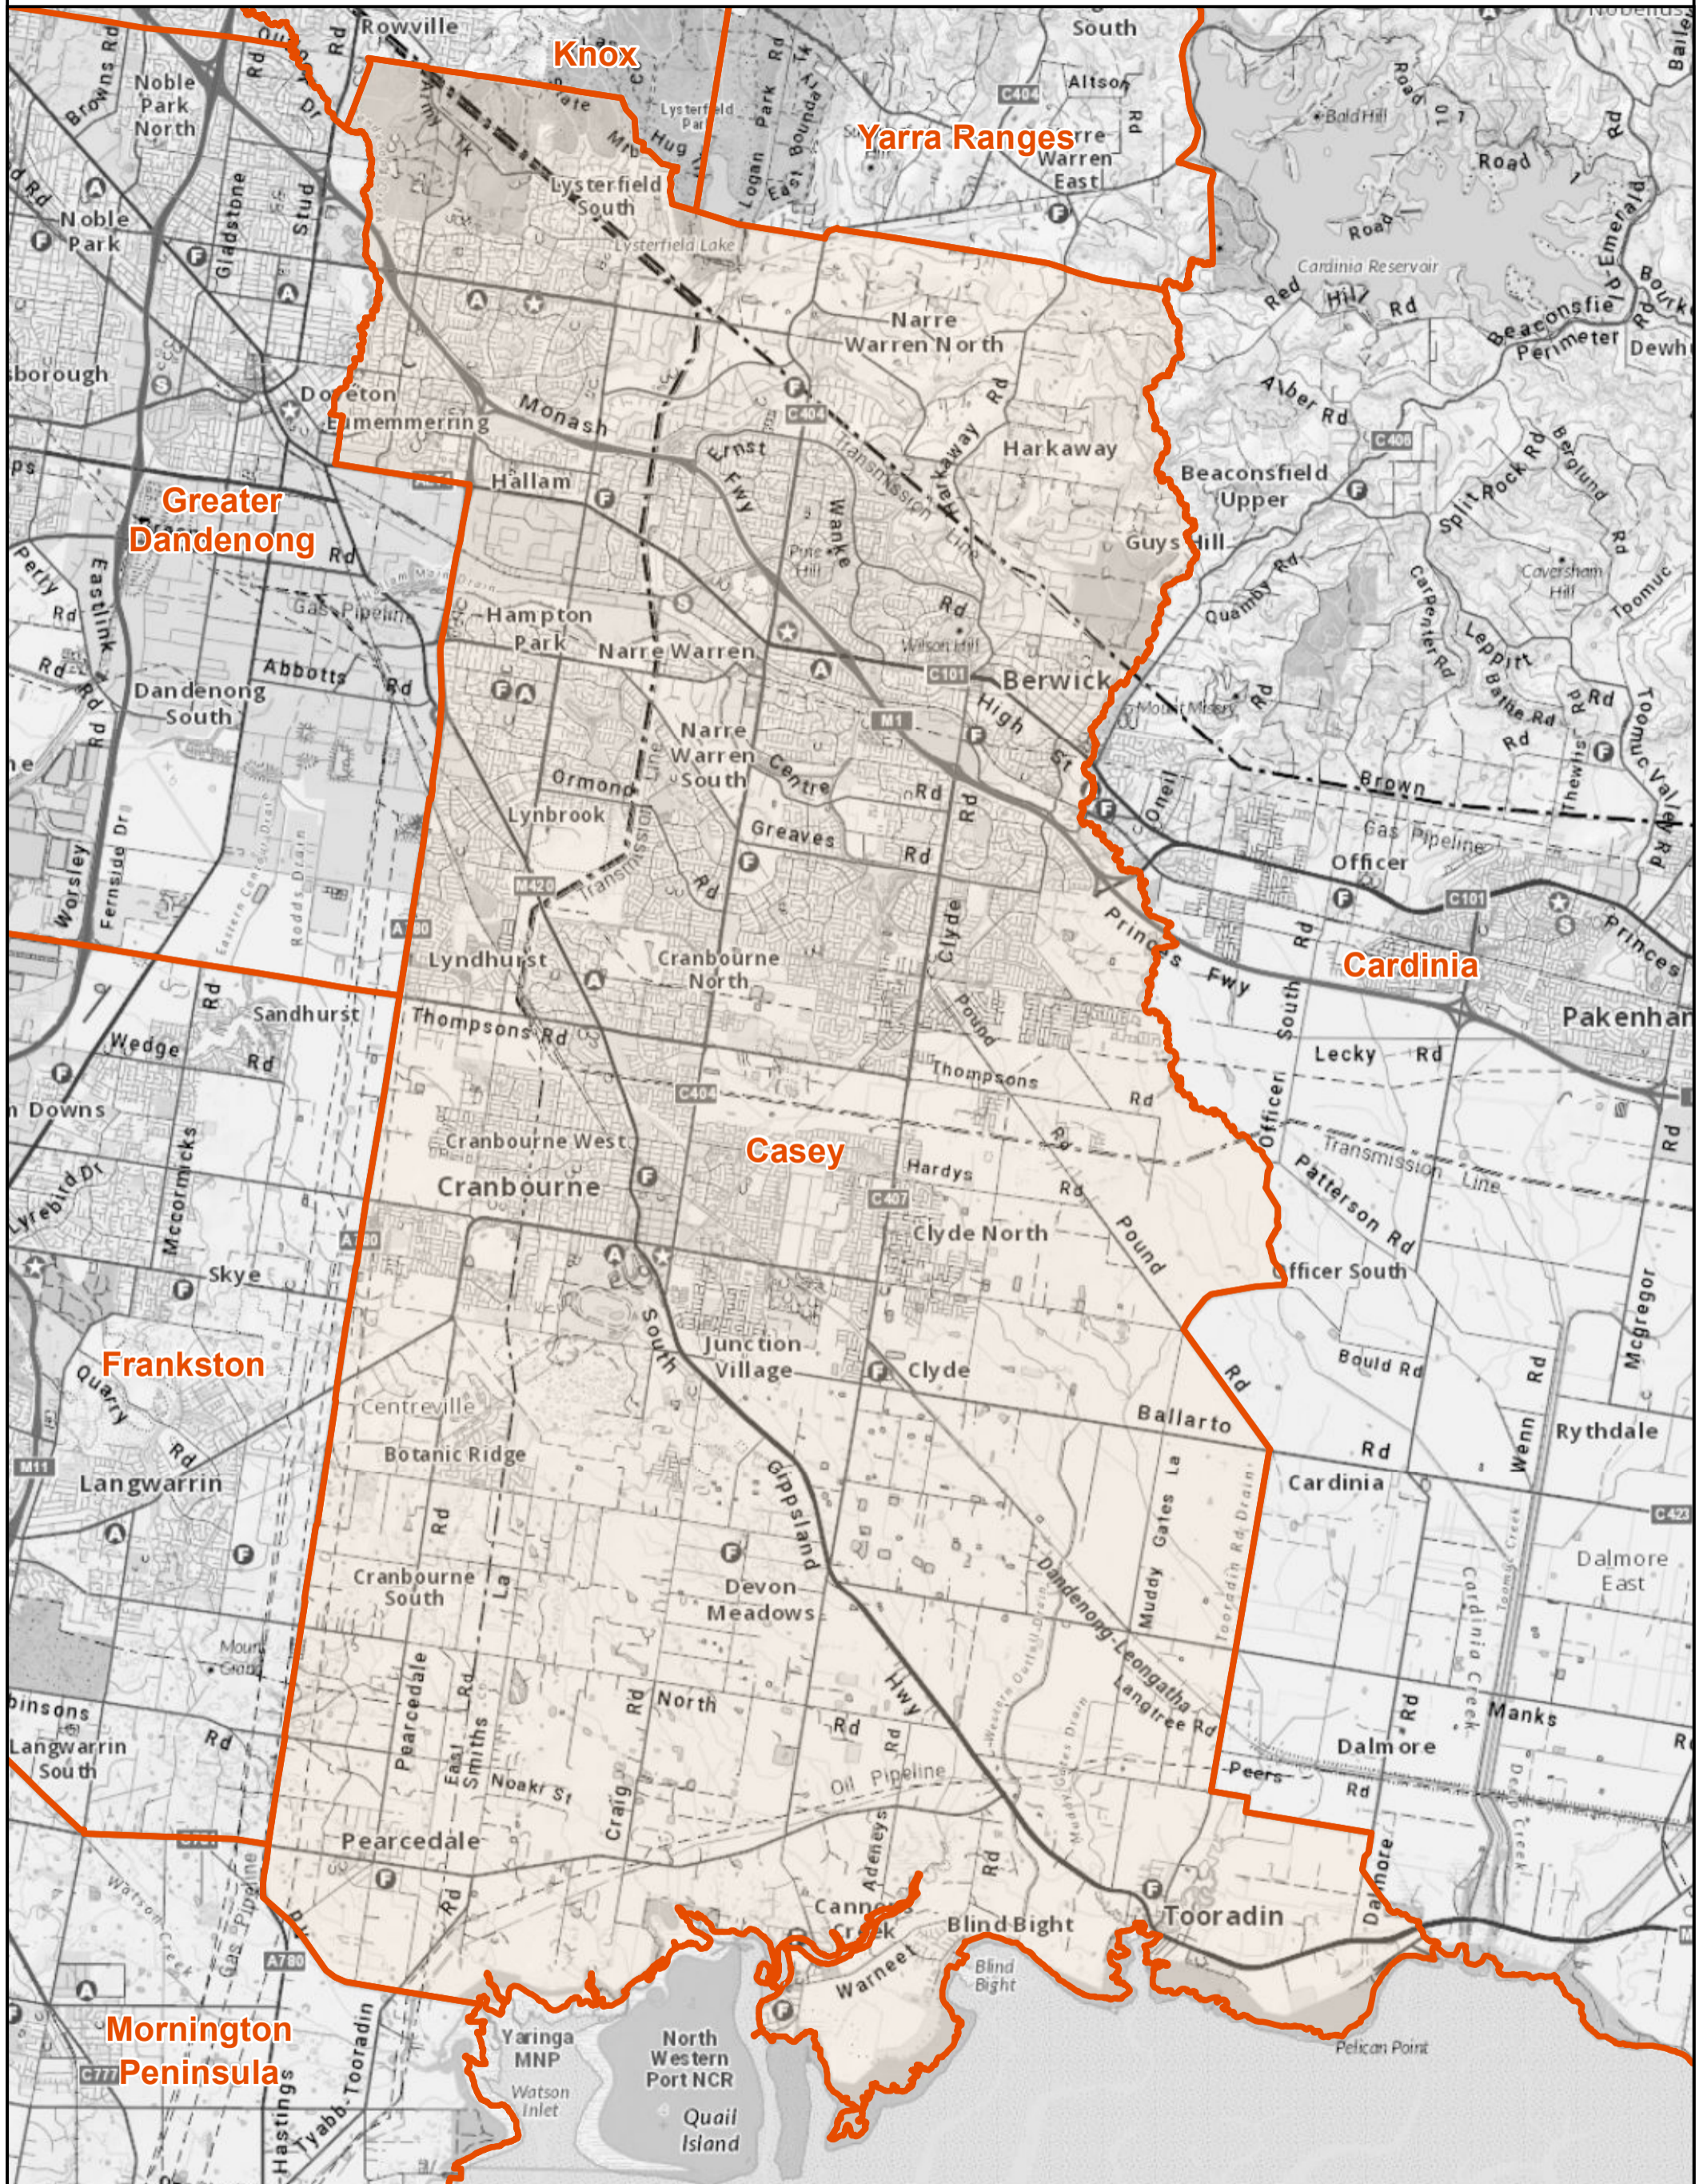

Fire Danger Period Areas - Casey

Legend

- Fire Danger Period Areas

Explanation: Some municipalities (shire or council) are split into smaller areas for Fire Danger Period Declarations. This map helps understand where these splits are.

Job ID: 20171005000
Date Prepared: 5th October 2017