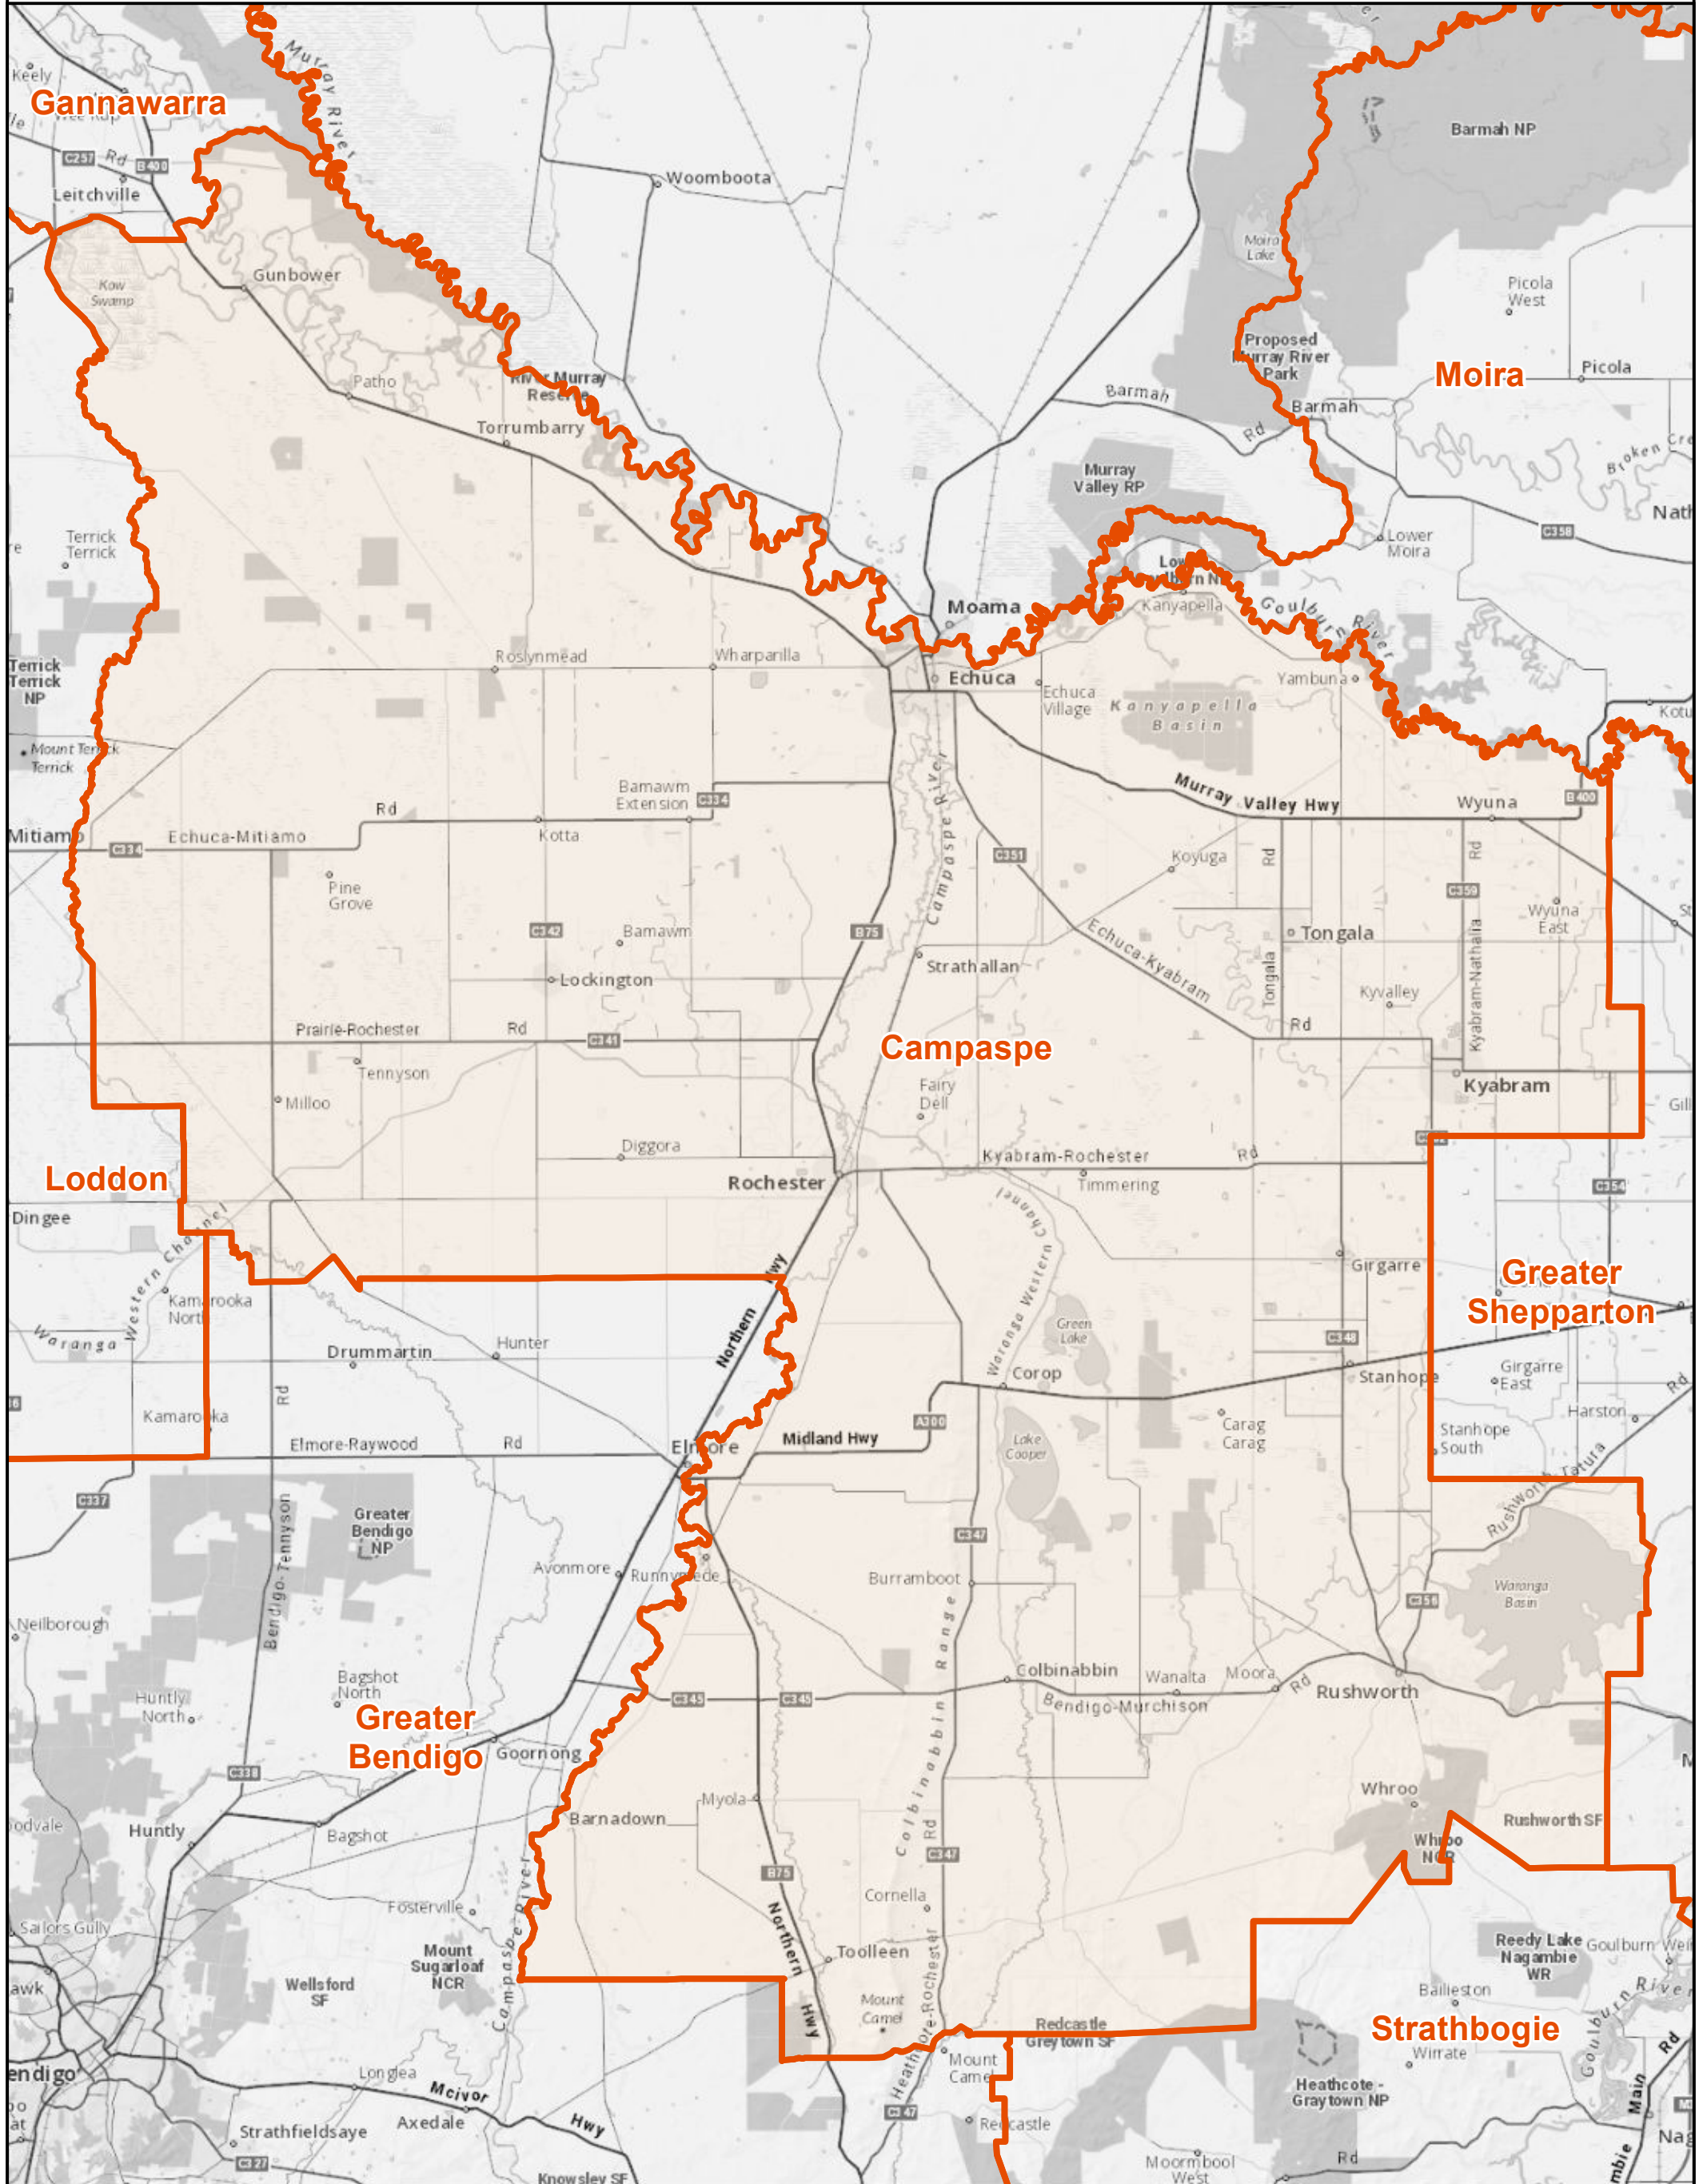

Fire Danger Period Areas - Campaspe

Legend

- Fire Danger Period Areas

Explanation: Some municipalities (shire or council) are split into smaller areas for Fire Danger Period Declarations. This map helps understand where these splits are.

Job ID: 20171005000
Date Prepared: 5th October 2017