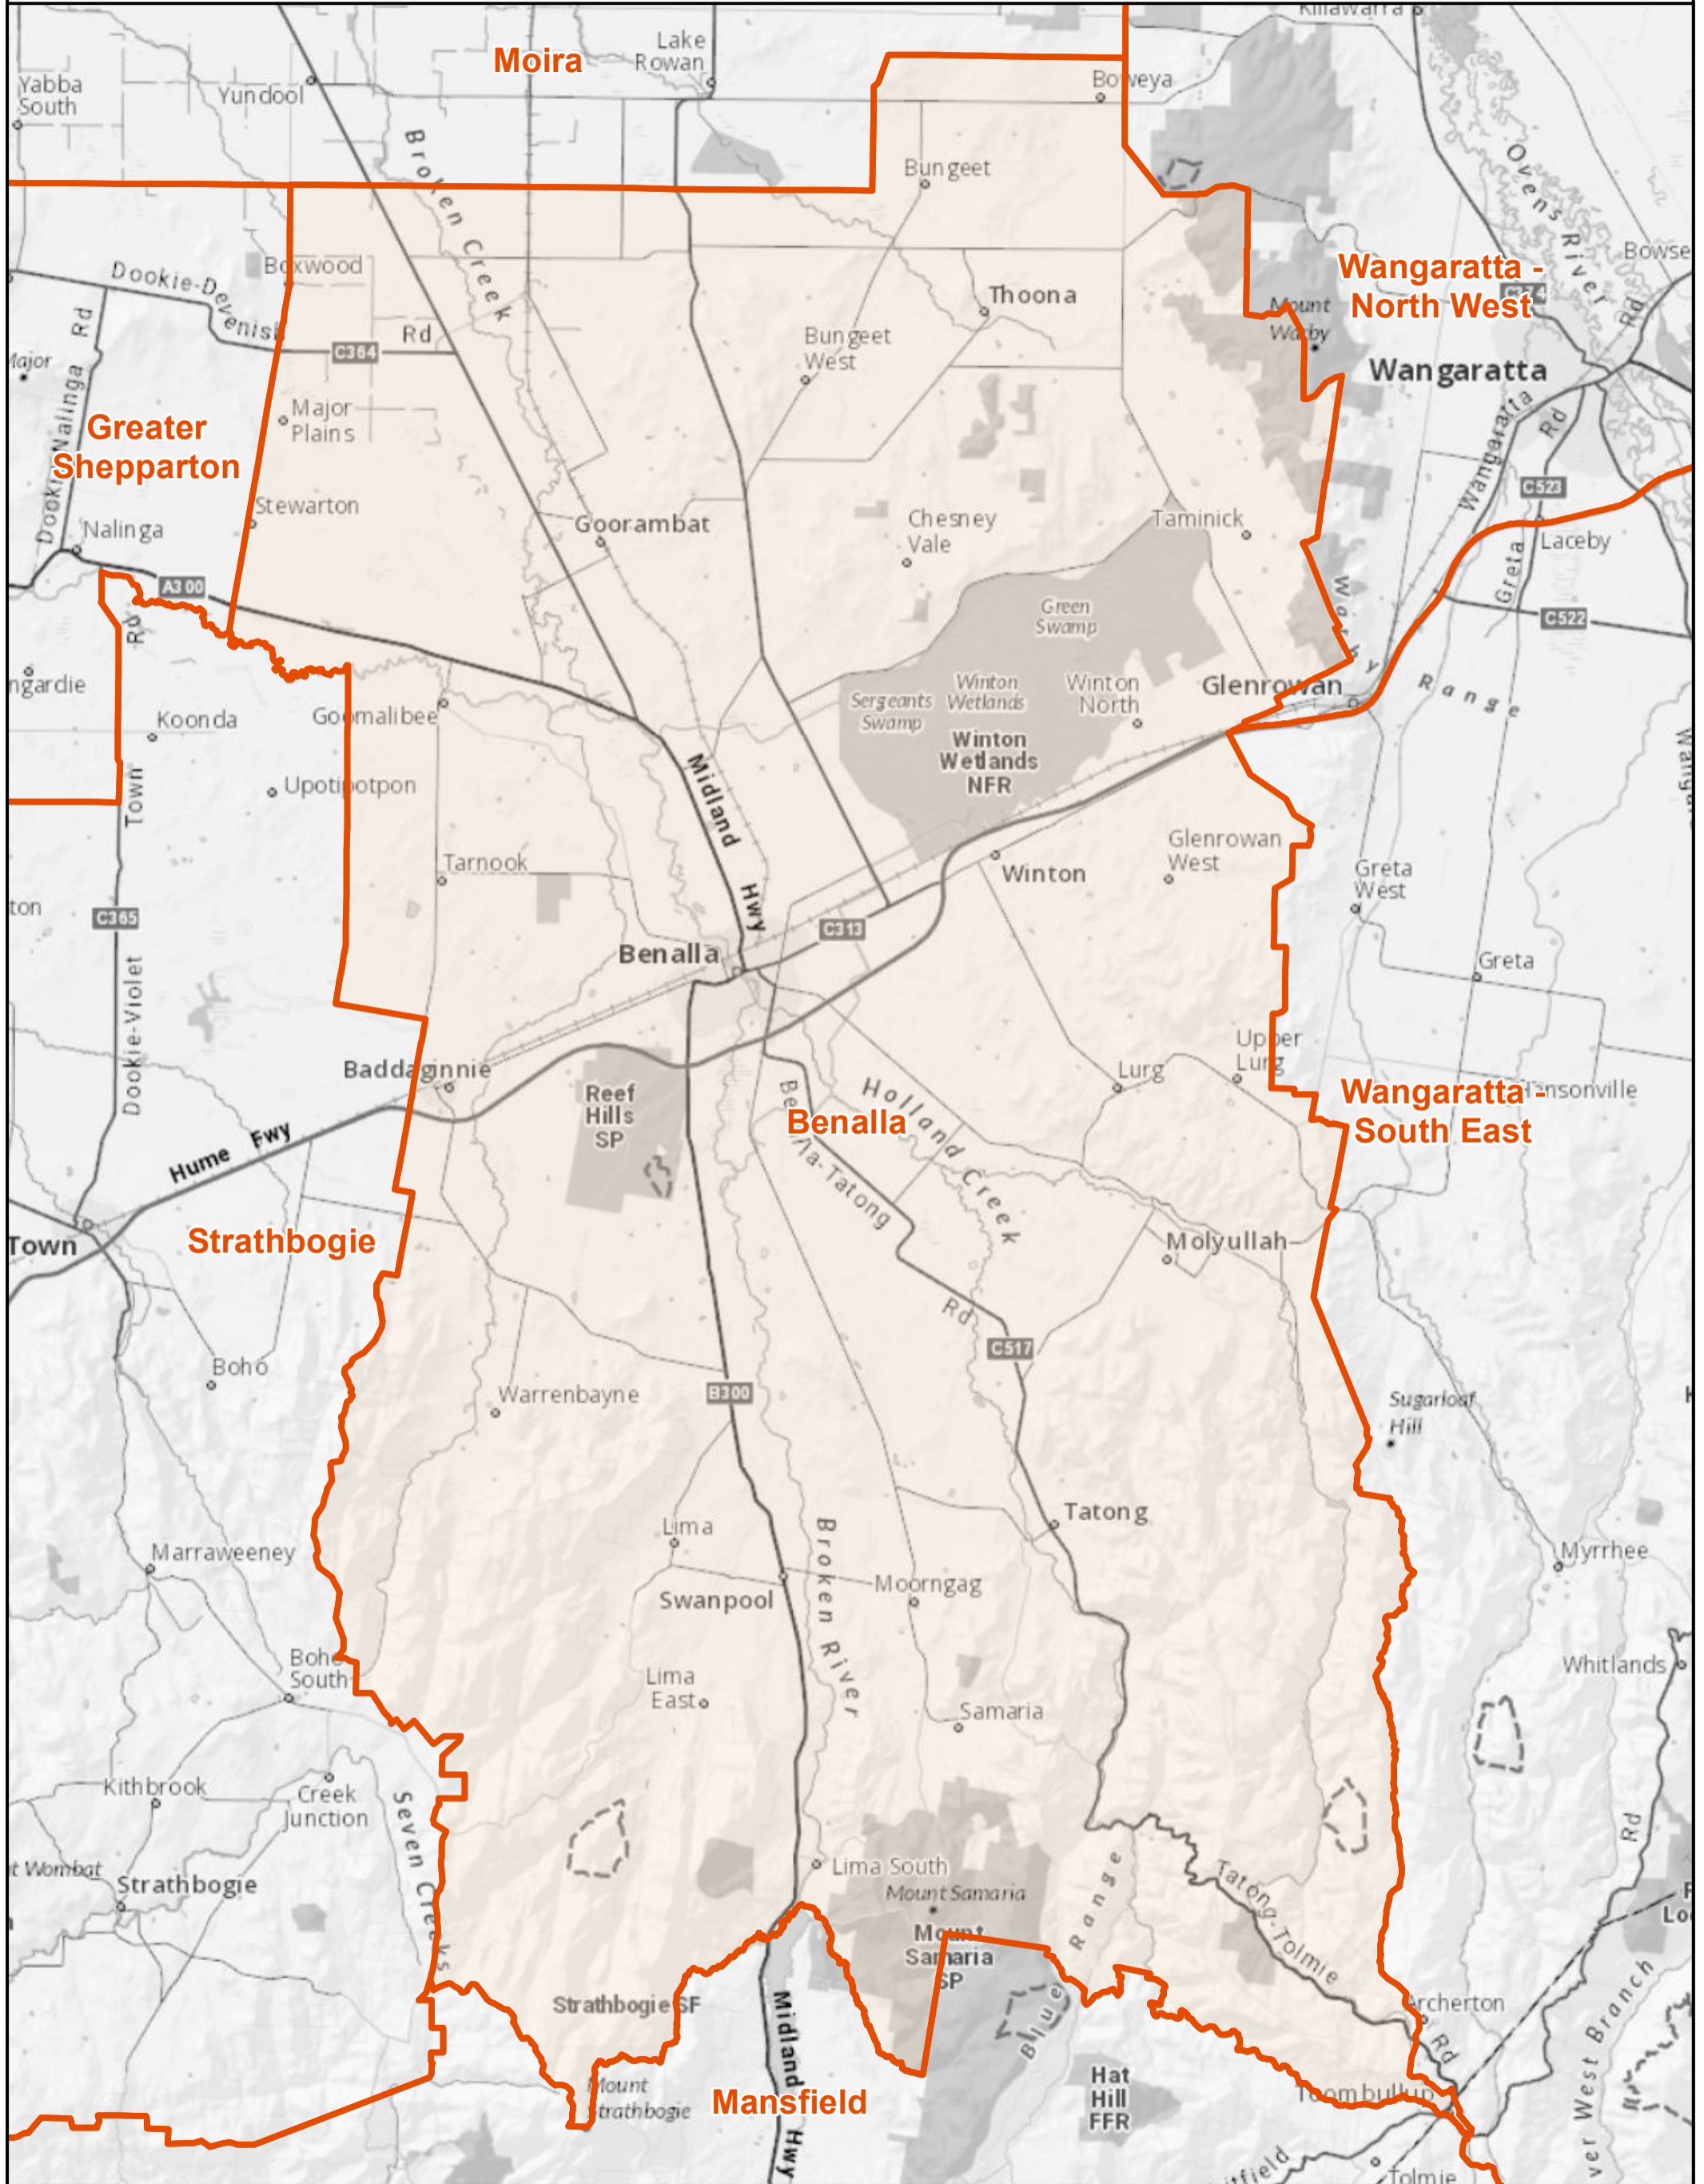

Fire Danger Period Areas - Benalla

Explanation: Some municipalities (shire or council) are split into smaller areas for Fire Danger Period Declarations. This map helps understand where these splits are.

Job ID: 20171005000
Date Prepared: 5th October 2017

Legend

Fire Danger Period Areas