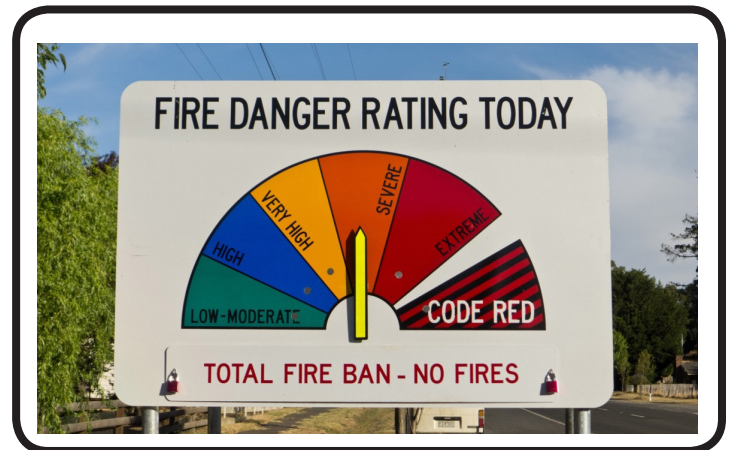

FIRE DANGER RATING

USE THE QUESTIONS AND PHOTOS ON THE CARDS TO DISCUSS THE FIRE DANGER RATINGS

WHAT ARE THE MOST DANGEROUS FIRE DANGER RATINGS? HOW DANGEROUS IS A FIRE ON A LOW-MODERATE DAY COMPARED TO EXTREME?

FIRED UP ENGLISH
10.3 Lesson 10

HOW DO YOU LEARN WHAT THE FIRE DANGER RATING IS EACH DAY? WHERE COULD YOU SEE THESE SIGNS?

FIRED UP ENGLISH
10.3 Lesson 10

WHAT DO YOU THINK THESE PEOPLE ARE DOING? WHAT DO YOU THINK THE FIRE DANGER RATING IS?