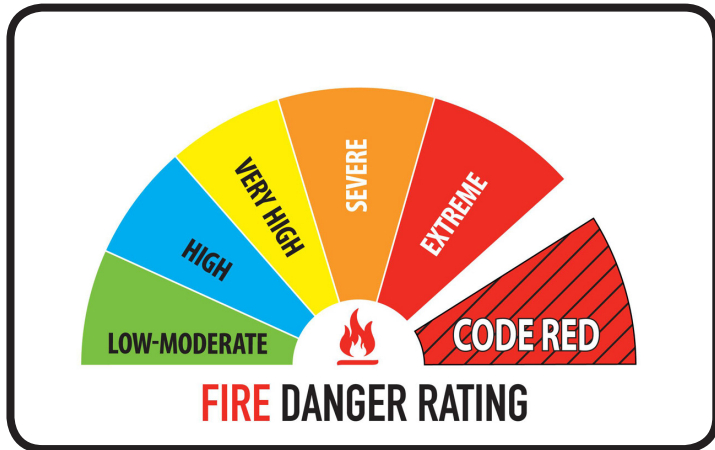

FIRE DANGER RATING

USE THE QUESTIONS AND PHOTOS ON THE CARDS TO DISCUSS THE FIRE DANGER RATINGS

WHAT ARE THE MOST DANGEROUS FIRE DANGER RATINGS? HOW DANGEROUS IS A FIRE ON A LOW-MODERATE DAY COMPARED TO EXTREME?

FIRED UP ENGLISH
10.3 Lesson 10

HOW DO YOU LEARN WHAT THE FIRE DANGER RATING IS EACH DAY? WHERE COULD YOU SEE THESE SIGNS?

FIRED UP ENGLISH
10.3 Lesson 10

WHAT DO YOU THINK THESE PEOPLE ARE DOING? WHAT DO YOU THINK THE FIRE DANGER RATING IS?