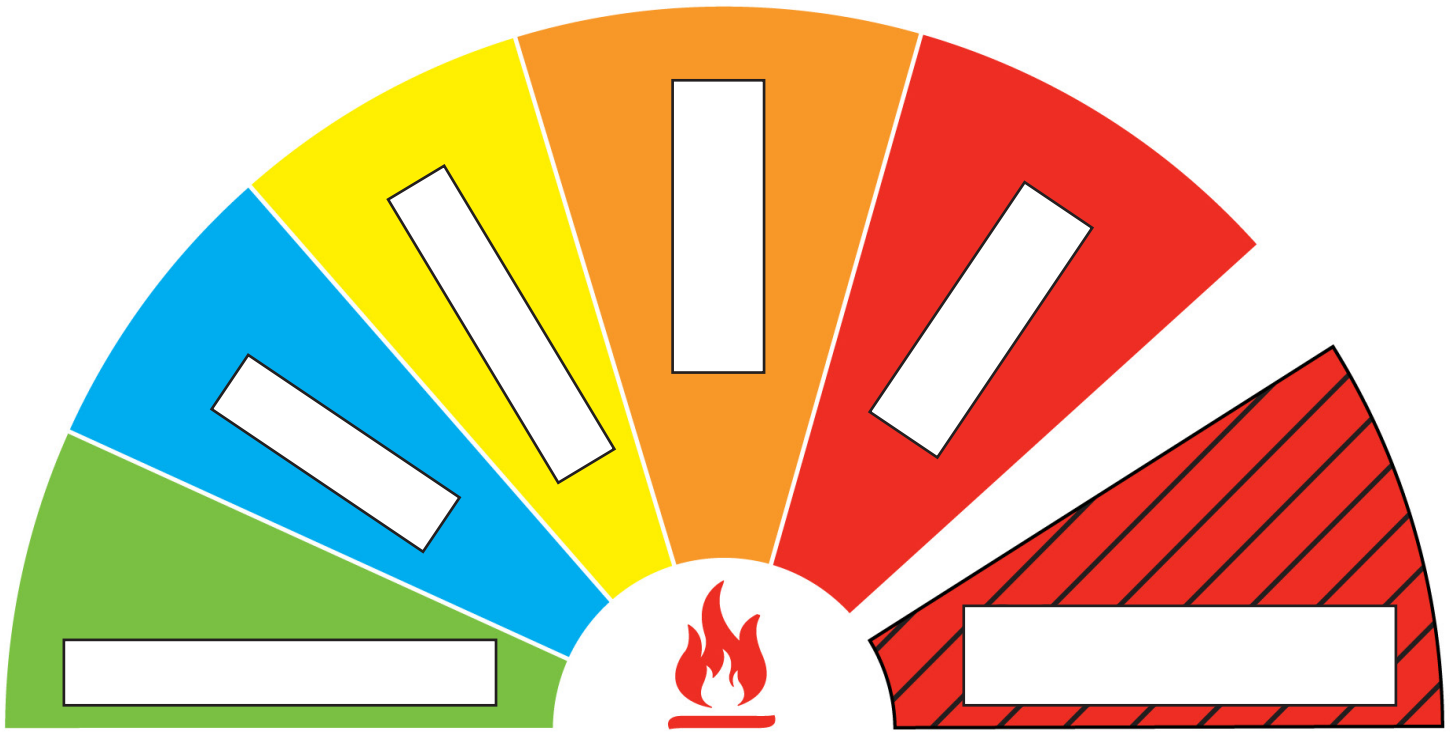

# FIRE DANGER RATING

MATCH THE FIRE DANGER RATING TO THE  
CORRECT COLOUR, USING THE WORDS BELOW

## FIRE DANGER RATING

SEVERE

VERY HIGH

CODE RED

EXTREME

LOW-MODERATE

HIGH