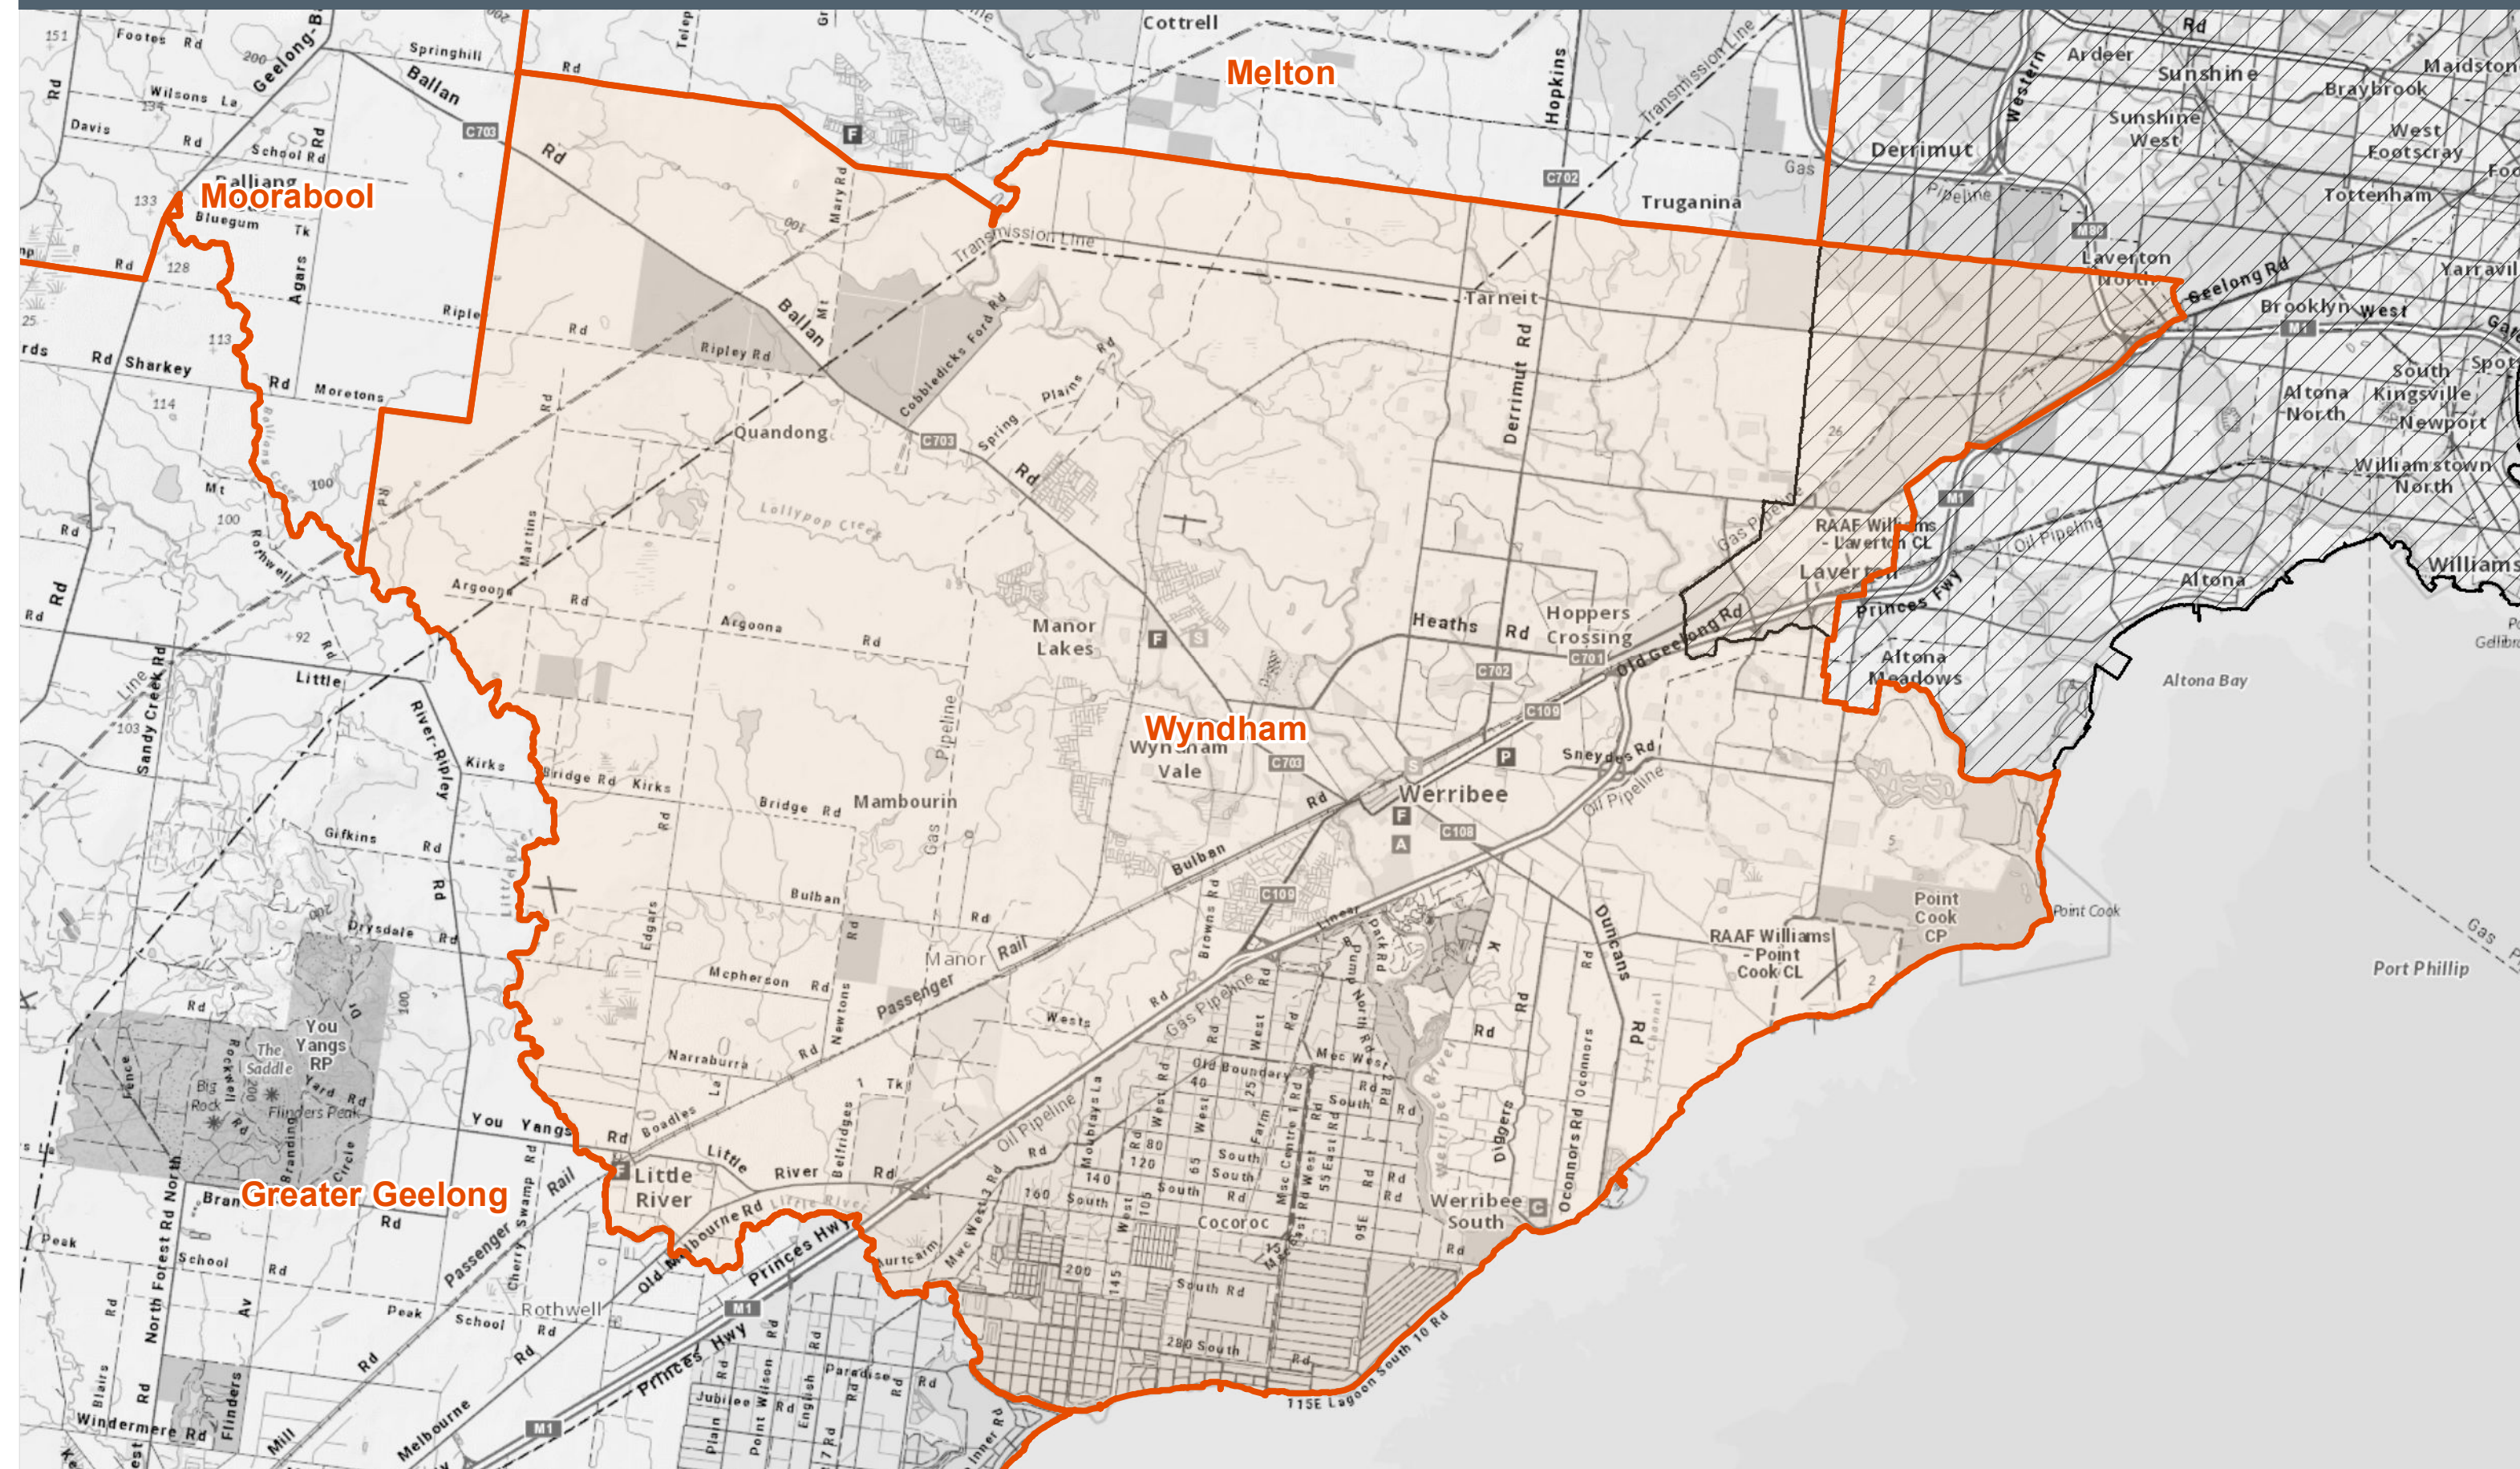

# Fire Danger Period Areas: Wyndham

Disclaimer: This map is a snapshot generated from Victorian Government data as well as data from various other sources. This does not guarantee that the publication is without flaw of any kind or is wholly appropriate for your particular purposes and therefore disclaims all liability for error, loss or damage which may arise from reliance upon it. All persons accessing this information should make appropriate enquiries to assess the currency of the data.

Notes:  
Some municipalities (shire or council) are split into smaller areas for Fire Danger Period Declarations.  
Some municipalities overlap with the former Metropolitan Fire District (MFD) as at 30 June 2020. Fire Danger Period Restrictions do not apply in the former MFD. This map will display both these situations if applicable in this area.

Job ID: FDP 2024/2025  
Date Prepared: 20/10/2024

**Legend**

- Fire Danger Period Areas
- Restrictions do not apply in the area formerly known as Metropolitan Fire District