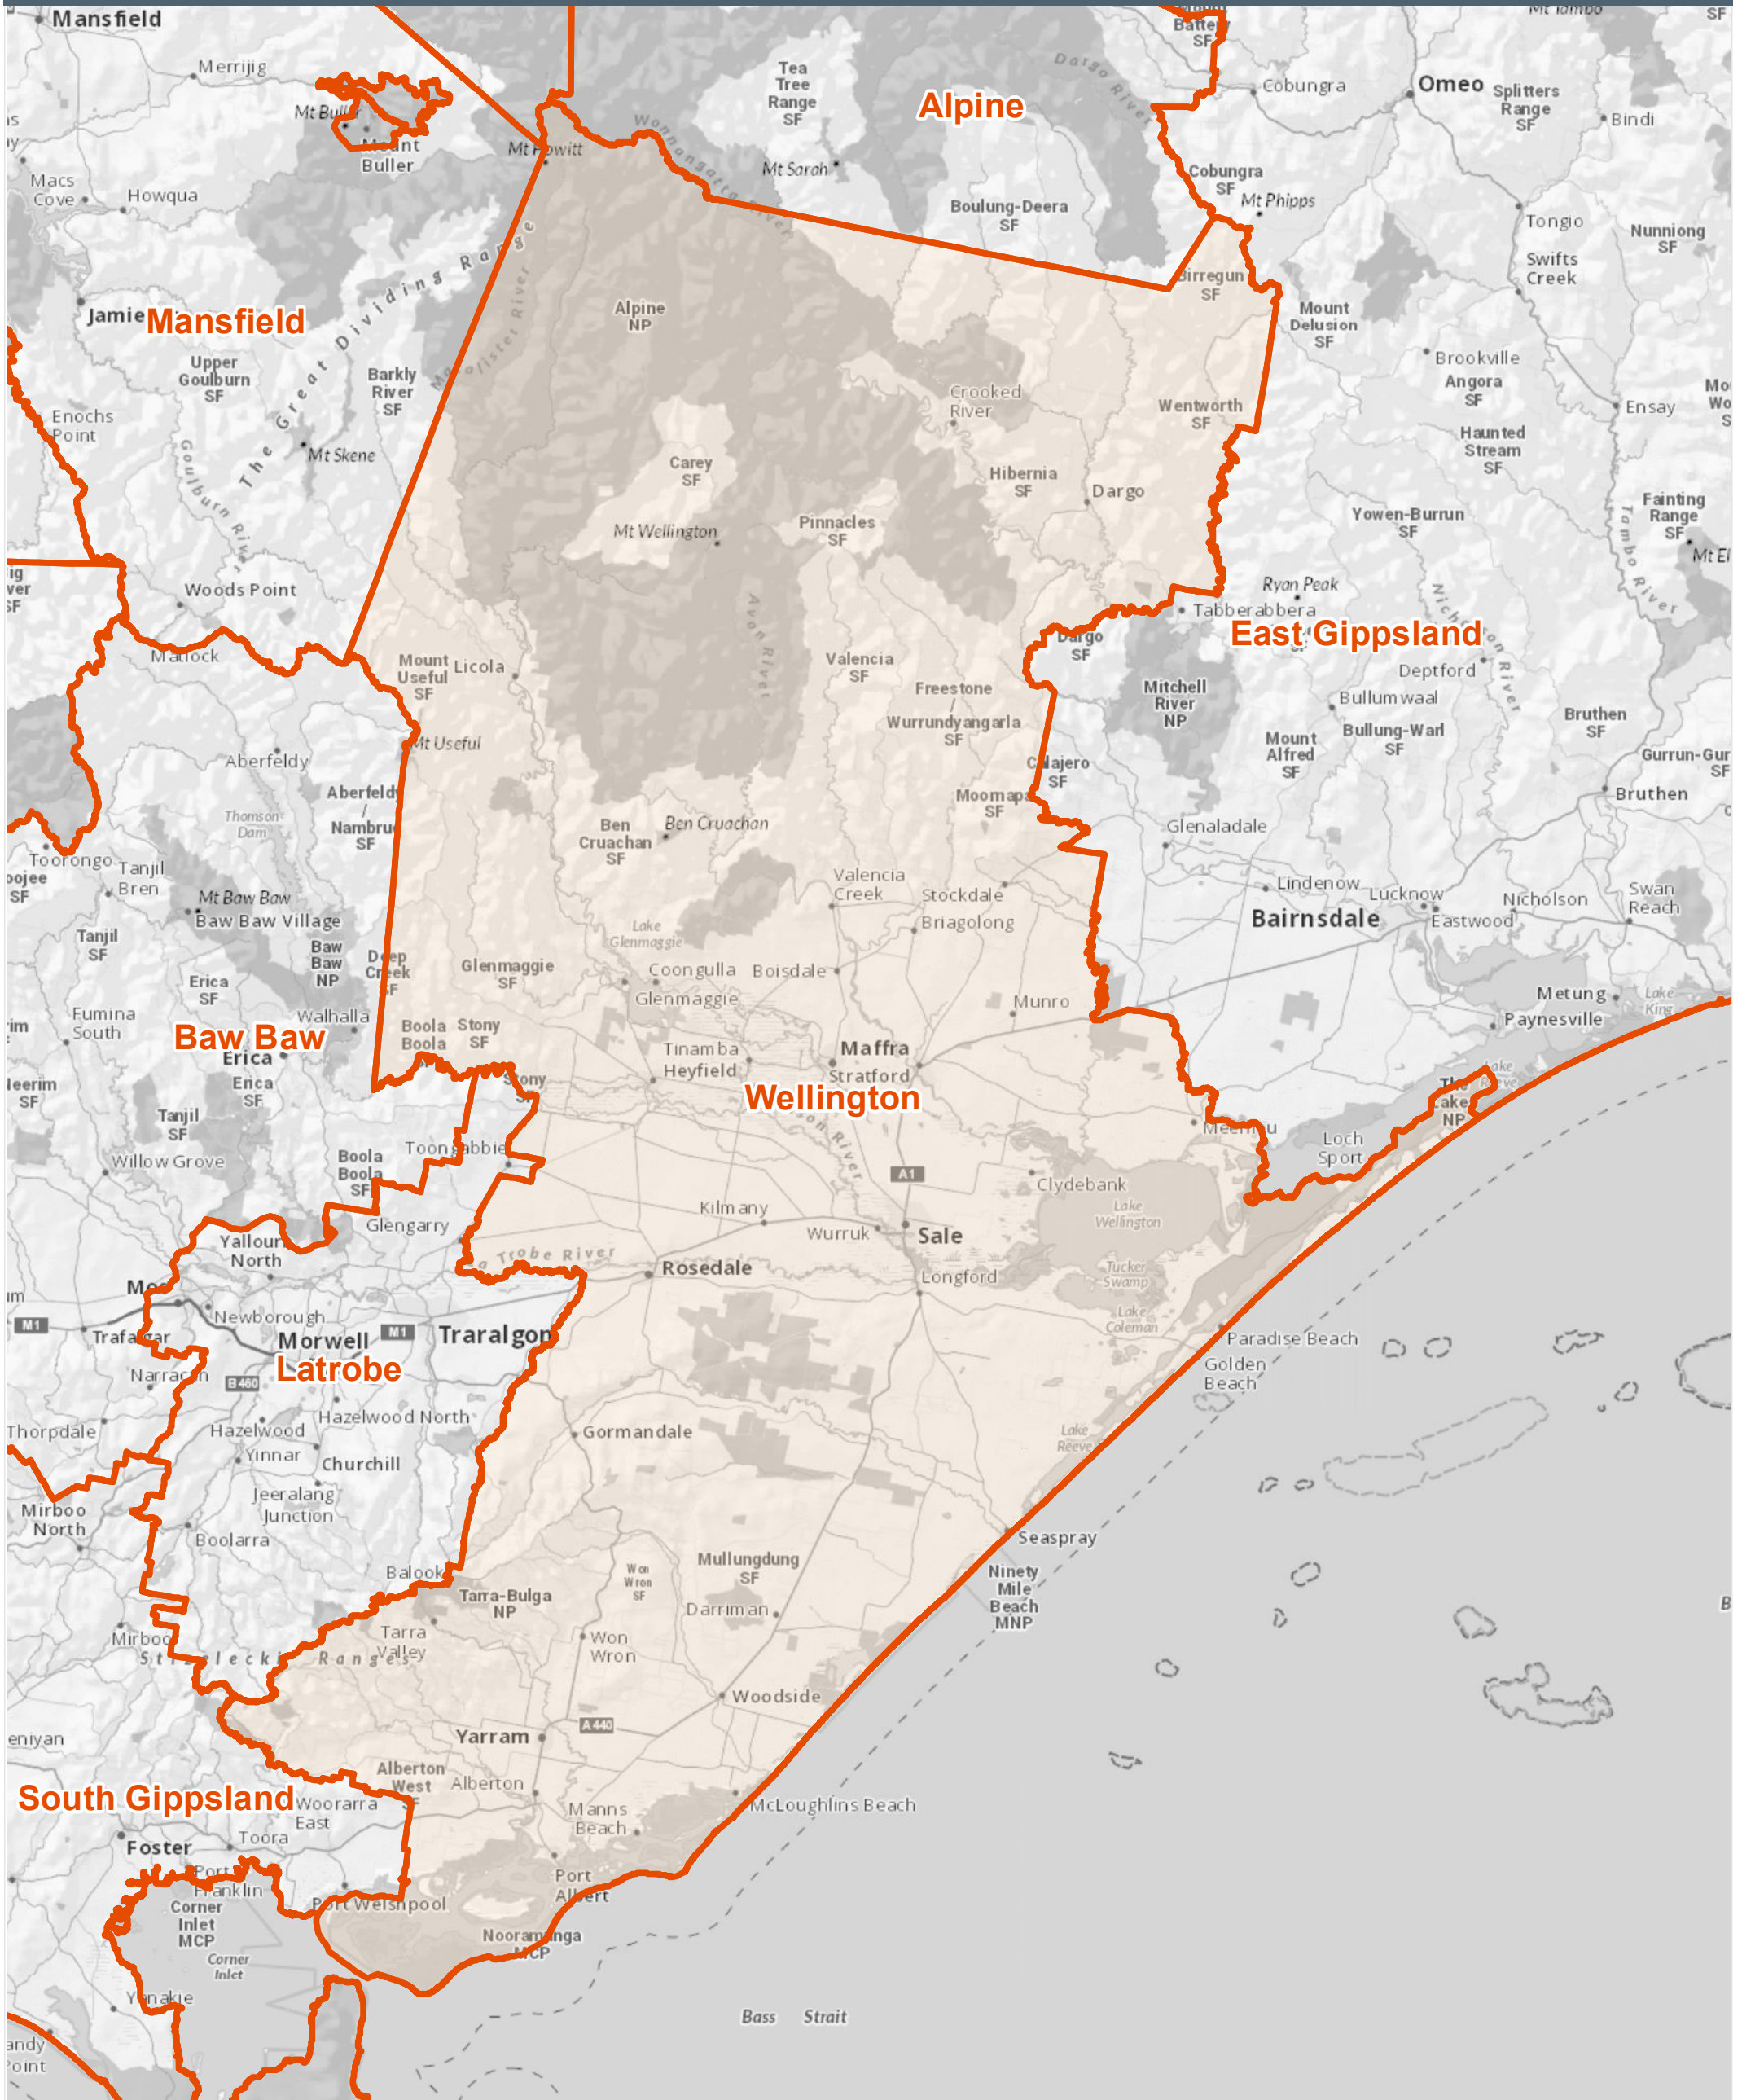

# Fire Danger Period Areas: Wellington

**Notes:**  
 Some municipalities (shire or council) are split into smaller areas for Fire Danger Period Declarations.  
 Some municipalities overlap with the former Metropolitan Fire District (MFD) as at 30 June 2020. Fire Danger Period Restrictions do not apply in the former MFD.  
 This map will display both these situations if applicable in this area.

**Legend**  
 Fire Danger Period Areas

Job ID: FDP 2024/2025  
 Date Prepared: 20/10/2024

**Disclaimer:**  
 This map is a snapshot generated from Victorian Government data as well as data from various other sources. This does not guarantee that the publication is without flaw of any kind or is wholly appropriate for your particular purposes and therefore disclaims all liability for error, loss or damage which may arise from reliance upon it. All persons accessing this information should make appropriate enquiries to assess the currency of the data.