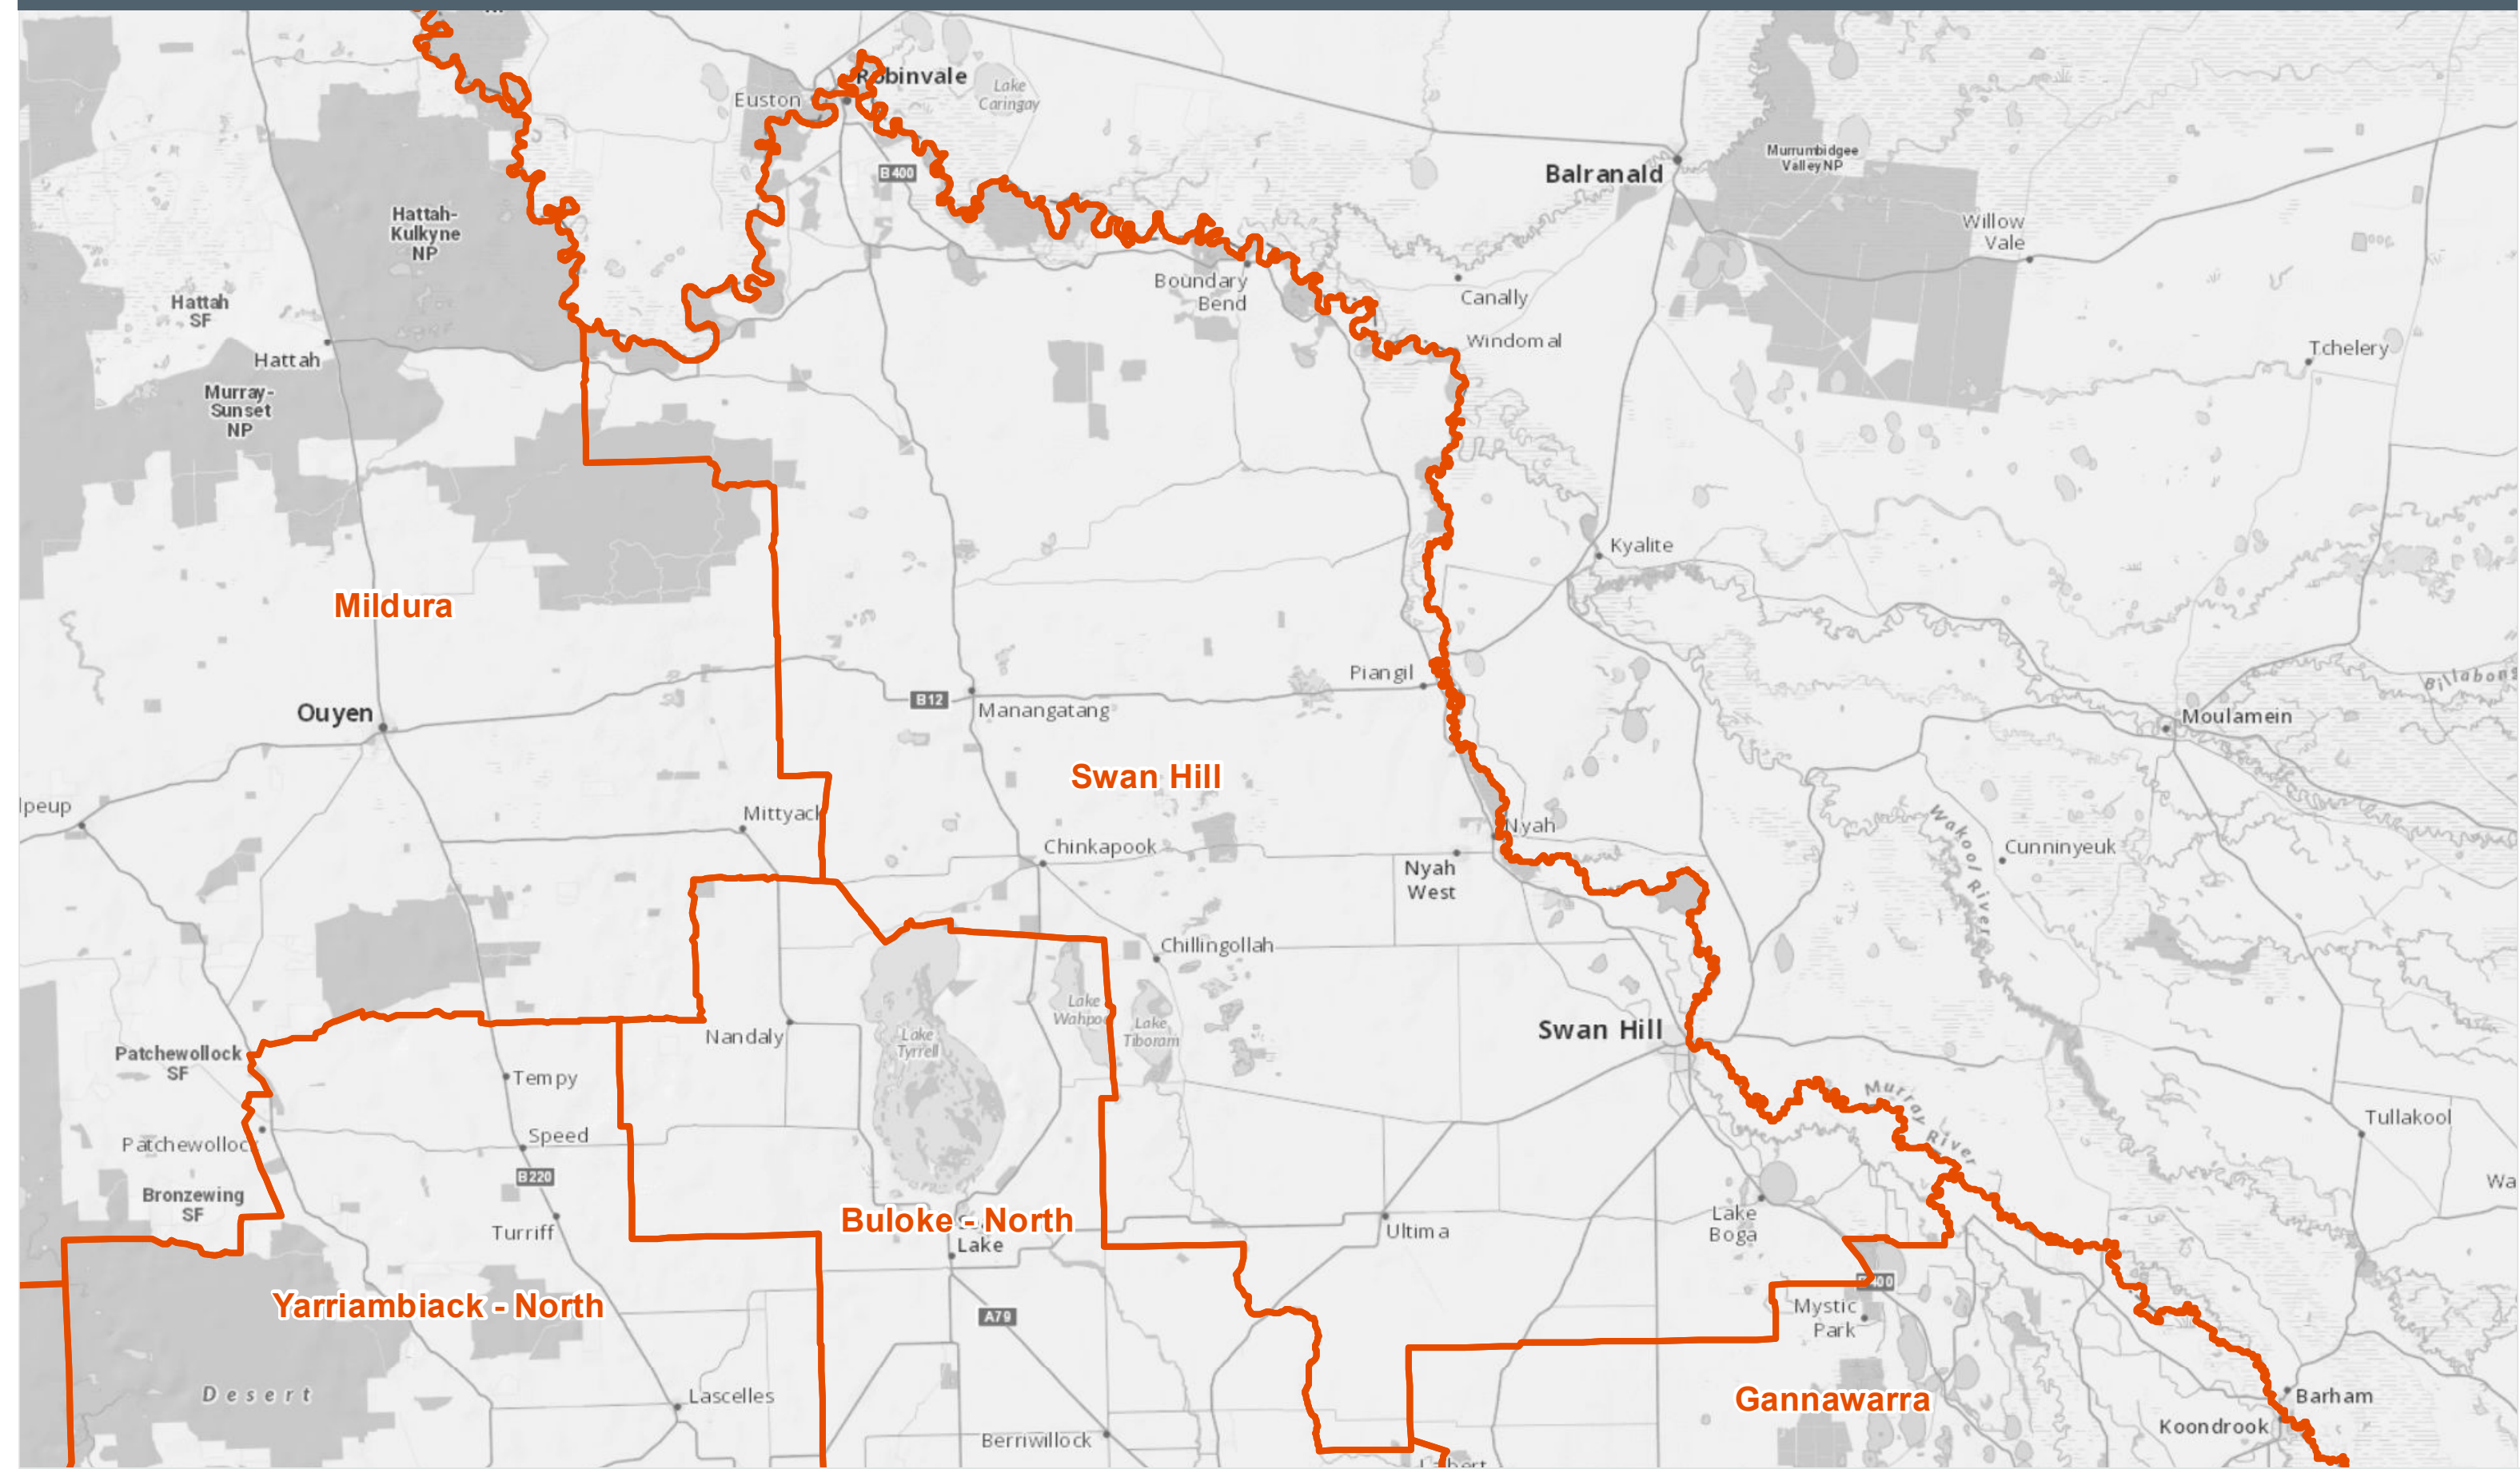

# Fire Danger Period Areas - Swan Hill

### Legend

 Fire Danger Period Areas

Explanation: Some municipalities (shire or council) are split into smaller areas for Fire Danger Period Declarations. This map helps understand where these splits are.

Job ID: 20201013000 / BIP-1357  
Date Prepared: 26/10/2020

Disclaimer: This map is a snapshot generated from Victorian Government data as well as data from various other sources. This does not guarantee that the publication is without flaw of any kind or is wholly appropriate for your particular purposes and therefore disclaims all liability for error, loss or damage which may arise from reliance upon it. All persons accessing this information should make appropriate enquiries to assess the currency of the data.