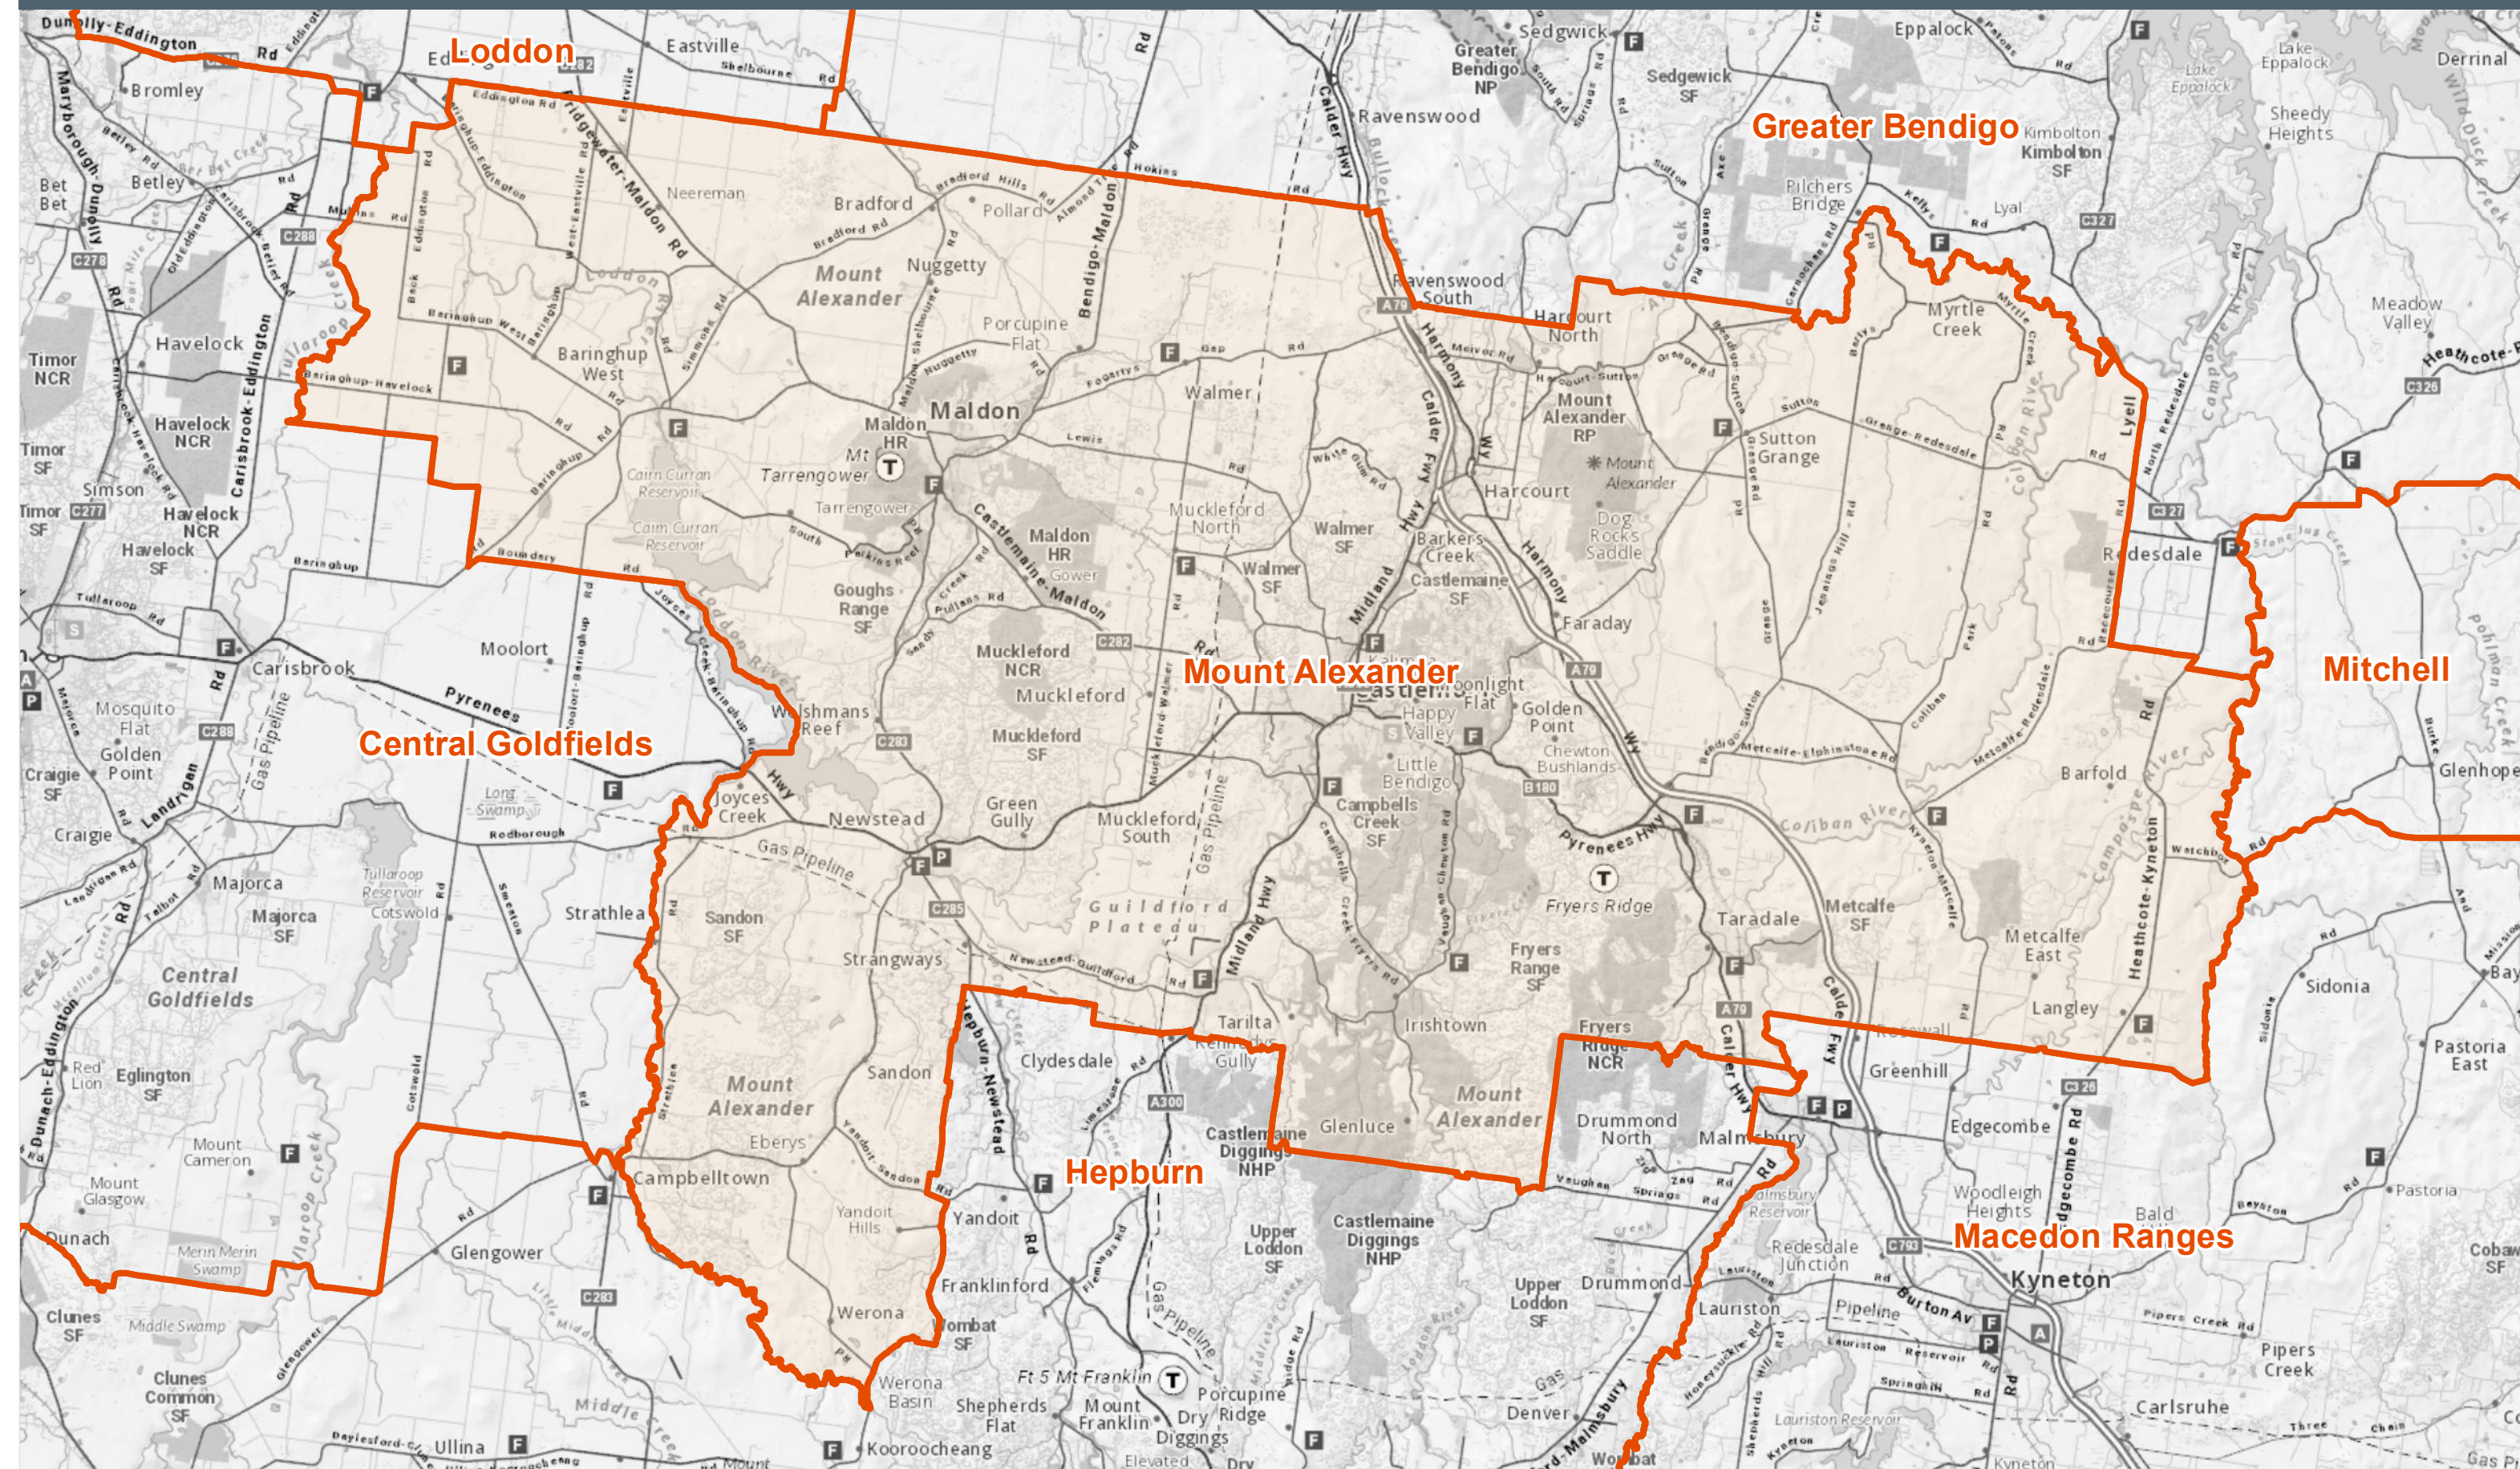

Fire Danger Period Areas: Mount Alexander

Notes:
Some municipalities (shire or council) are split into smaller areas for Fire Danger Period Declarations.
Some municipalities overlap with the former Metropolitan Fire District (MFD) as at 30 June 2020. Fire Danger Period Restrictions do not apply in the former MFD. This map will display both these situations if applicable in this area.

Job ID: FDP 2024/2025
Date Prepared: 20/10/2024

Legend
 Fire Danger Period Areas

Disclaimer:
This map is a snapshot generated from Victorian Government data as well as data from various other sources. This does not guarantee that the publication is without flaw of any kind or is wholly appropriate for your particular purposes and therefore disclaims all liability for error, loss or damage which may arise from reliance upon it. All persons accessing this information should make appropriate enquiries to assess the currency of the data.