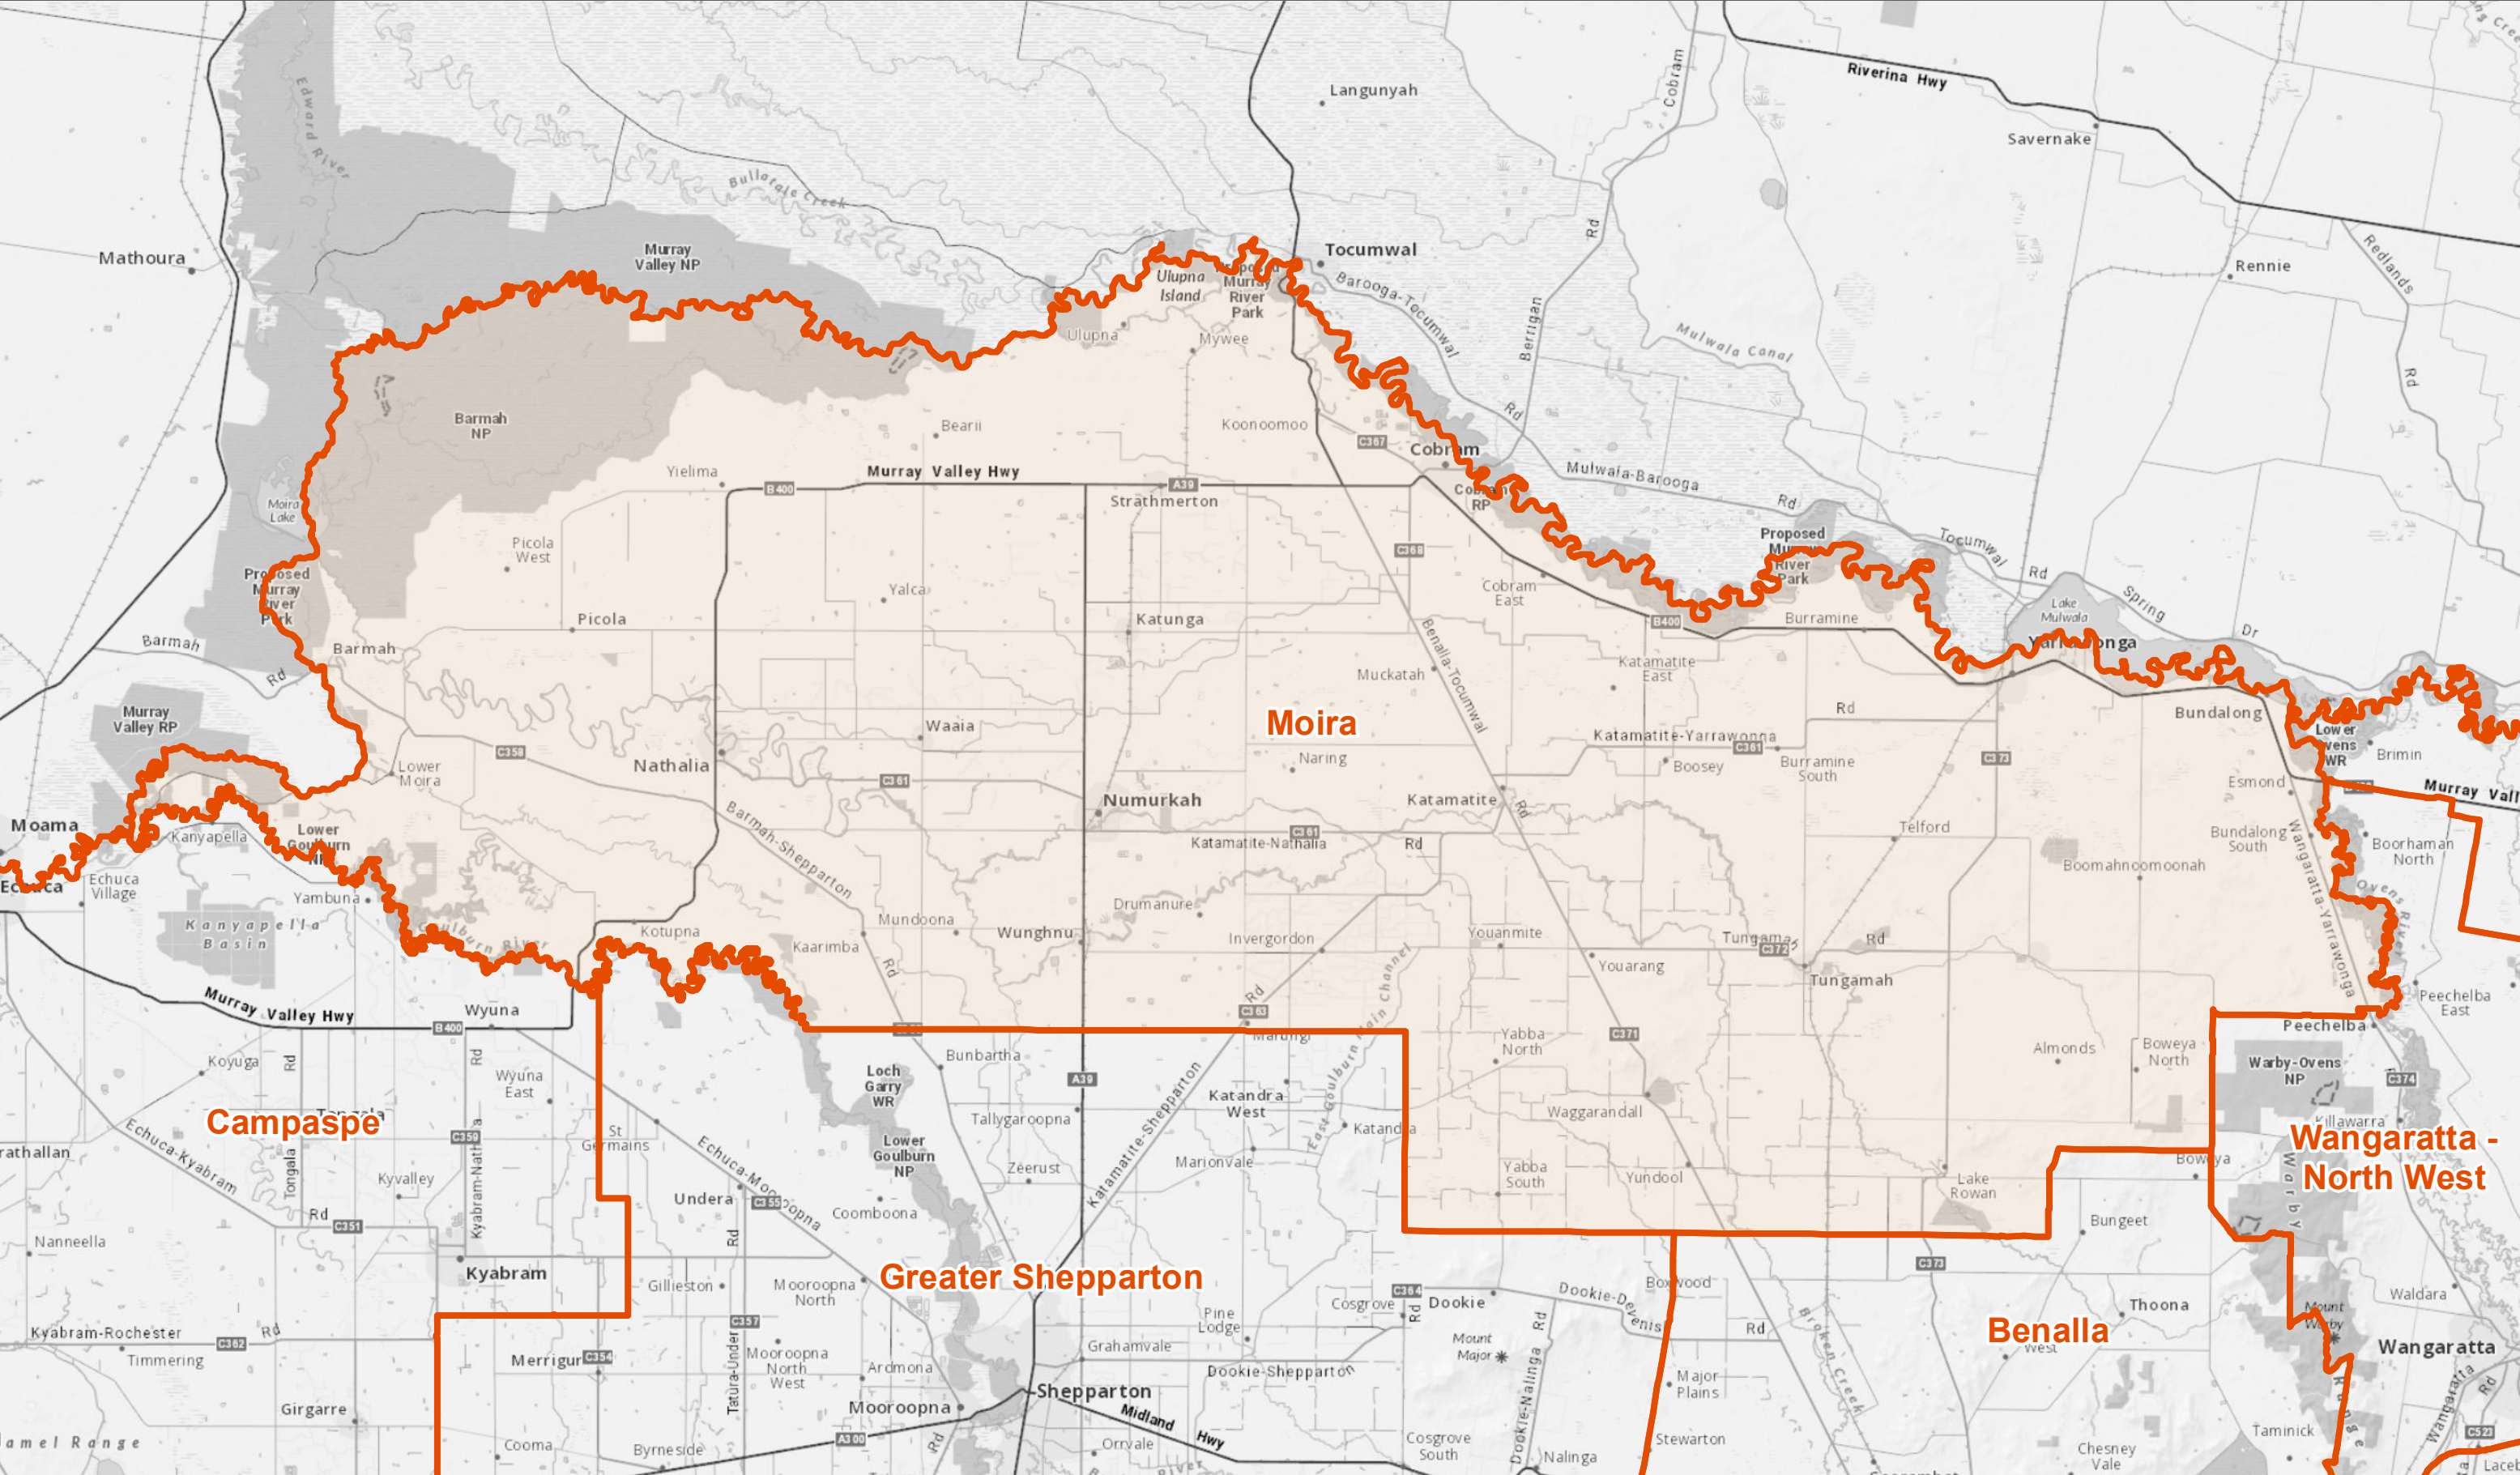

Fire Danger Period Areas: Moira

Disclaimer:
 This map is a snapshot generated from Victorian Government data as well as data from various other sources. This does not guarantee that the publication is without flaw of any kind or is wholly appropriate for your particular purposes and therefore disclaims all liability for error, loss or damage which may arise from reliance upon it. All persons accessing this information should make appropriate enquiries to assess the currency of the data.

Notes:
 Some municipalities (shire or council) are split into smaller areas for Fire Danger Period Declarations.
 Some municipalities overlap with the former Metropolitan Fire District (MFD) as at 30 June 2020. Fire Danger Period Restrictions do not apply in the former MFD. This map will display both these situations if applicable in this area.

Job ID: FDP 2024/2025
 Date Prepared: 20/10/2024

Legend
 Fire Danger Period Areas