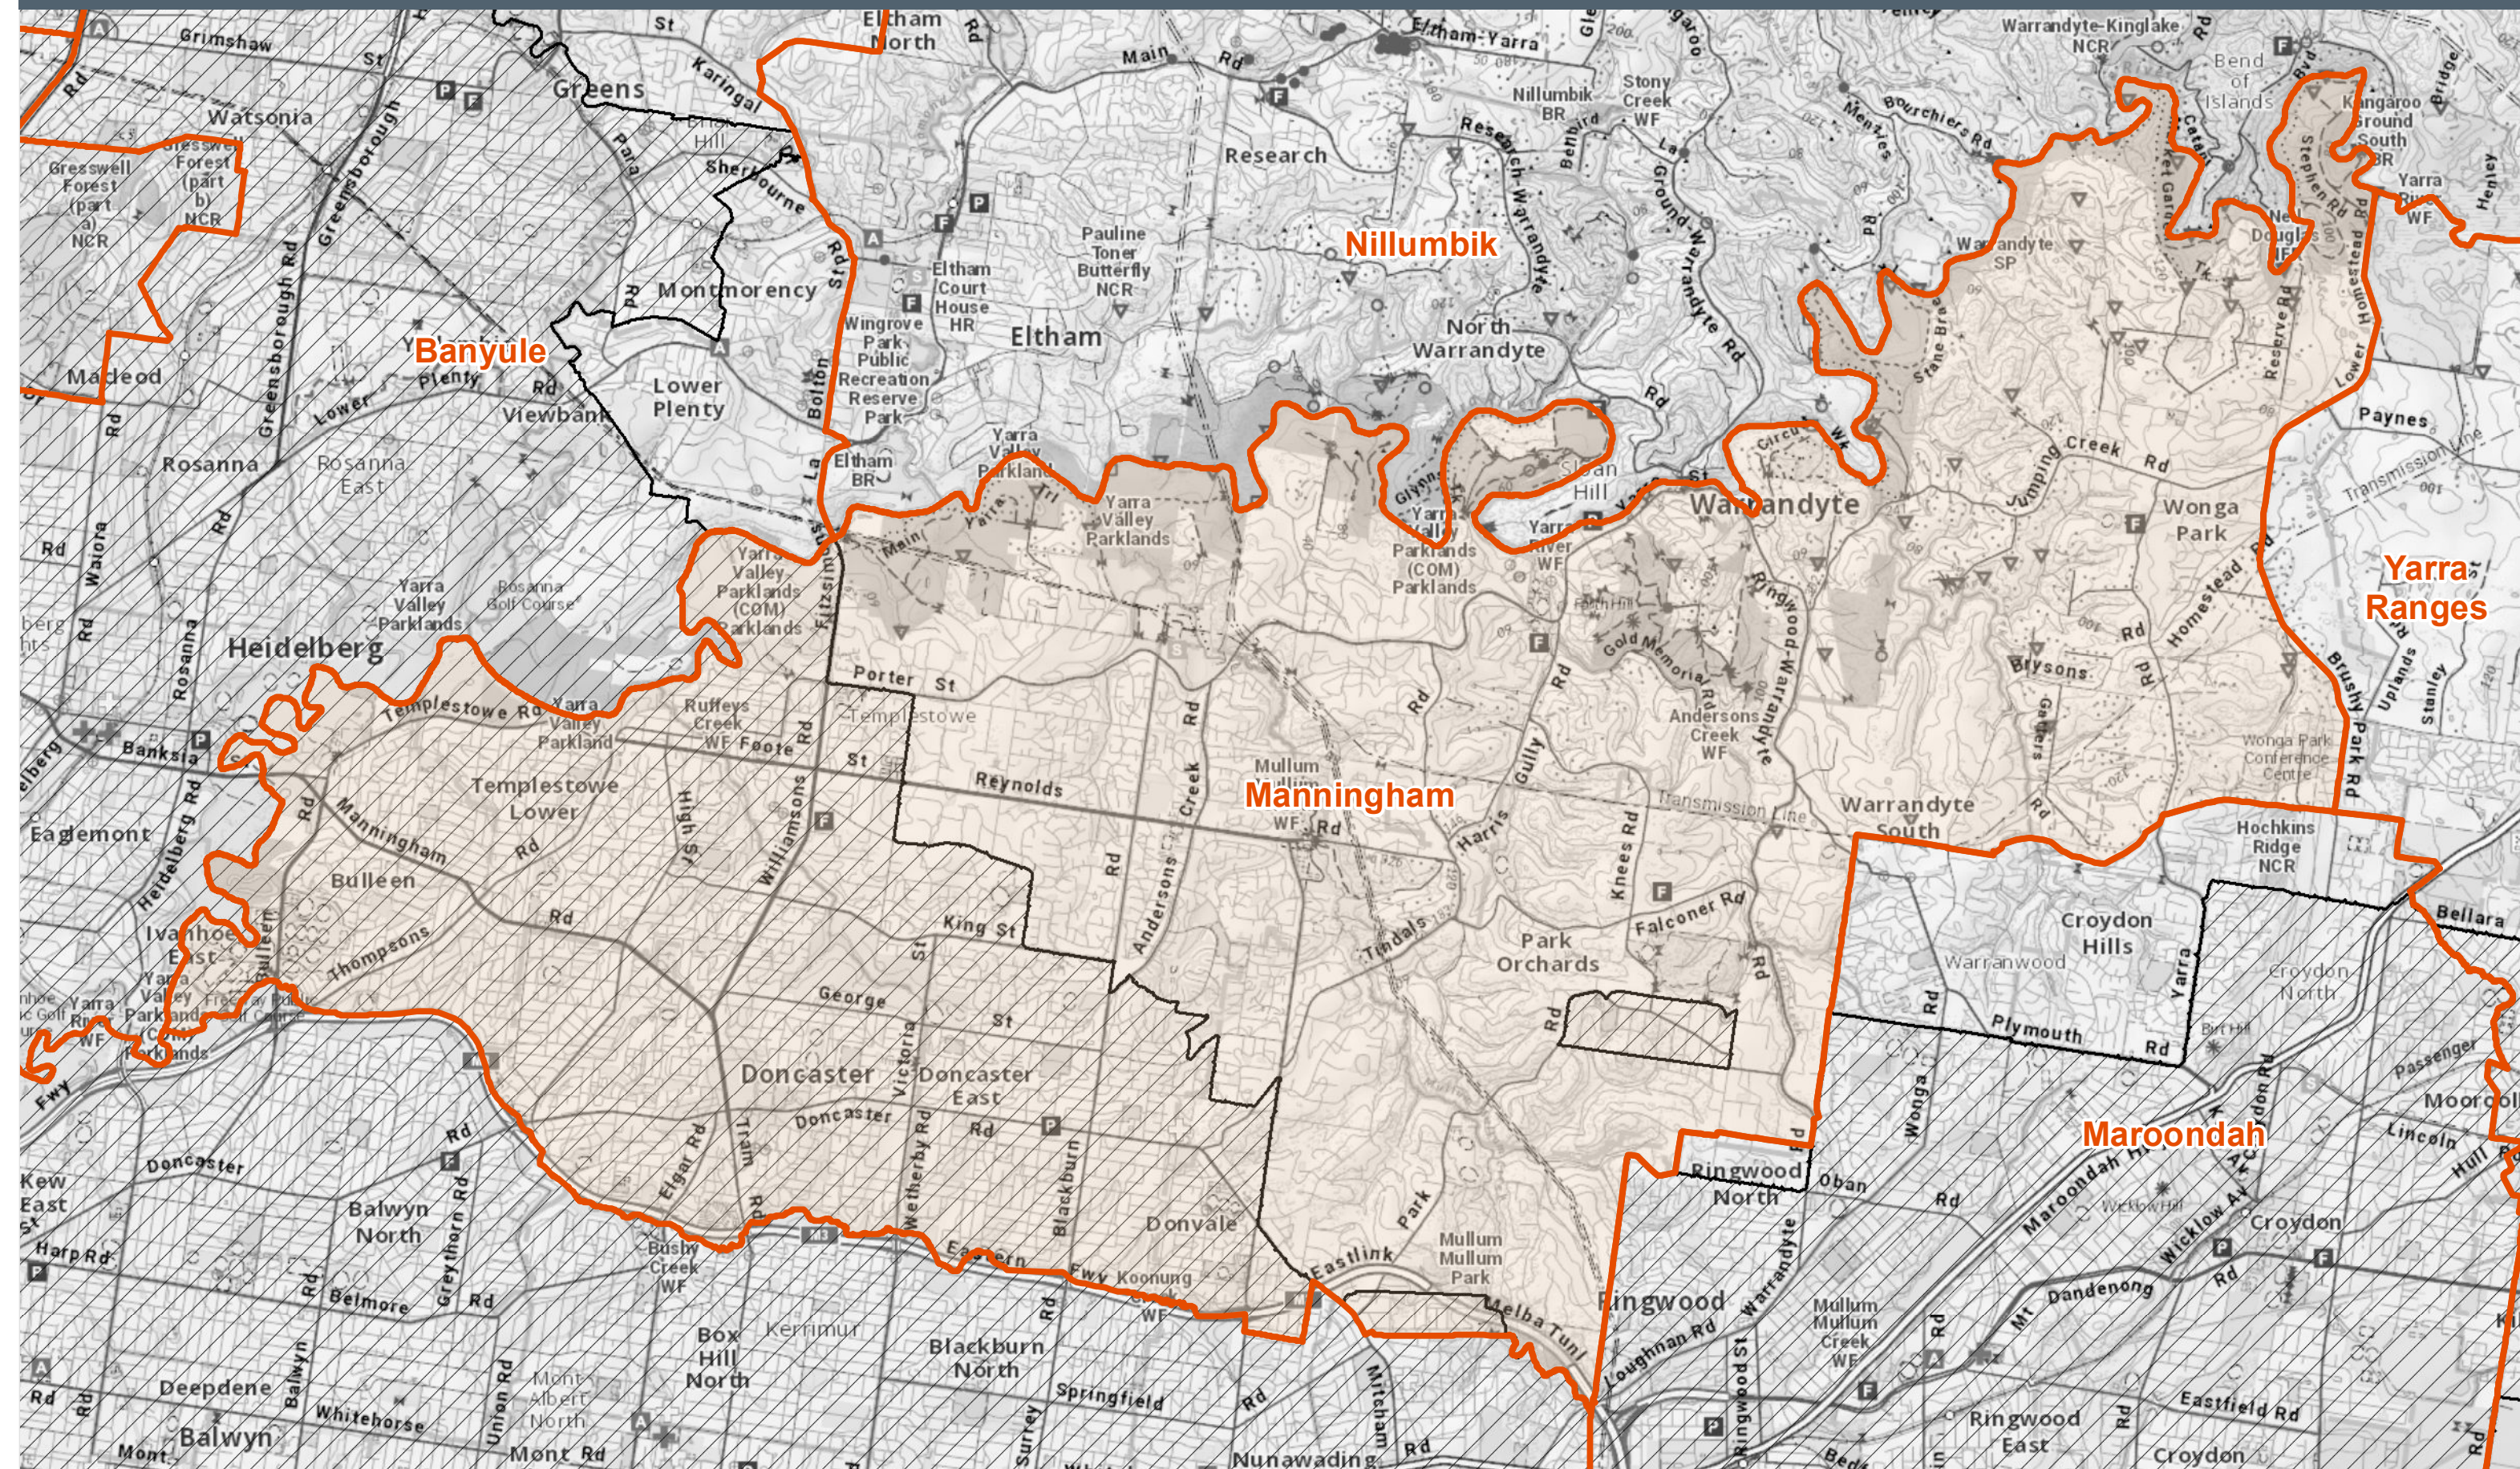

Fire Danger Period Areas: Manningham

0 5 Kilometers

Notes:
 Some municipalities (shire or council) are split into smaller areas for Fire Danger Period Declarations.
 Some municipalities overlap with the former Metropolitan Fire District (MFD) as at 30 June 2020. Fire Danger Period Restrictions do not apply in the former MFD. This map will display both these situations if applicable in this area.

Job ID: FDP 2024/2025
 Date Prepared: 20/10/2024

Legend

- Fire Danger Period Areas
- Restrictions do not apply in the area formerly known as Metropolitan Fire District

Disclaimer:
 This map is a snapshot generated from Victorian Government data as well as data from various other sources. This does not guarantee that the publication is without flaw of any kind or is wholly appropriate for your particular purposes and therefore disclaims all liability for error, loss or damage which may arise from reliance upon it. All persons accessing this information should make appropriate enquiries to assess the currency of the data.