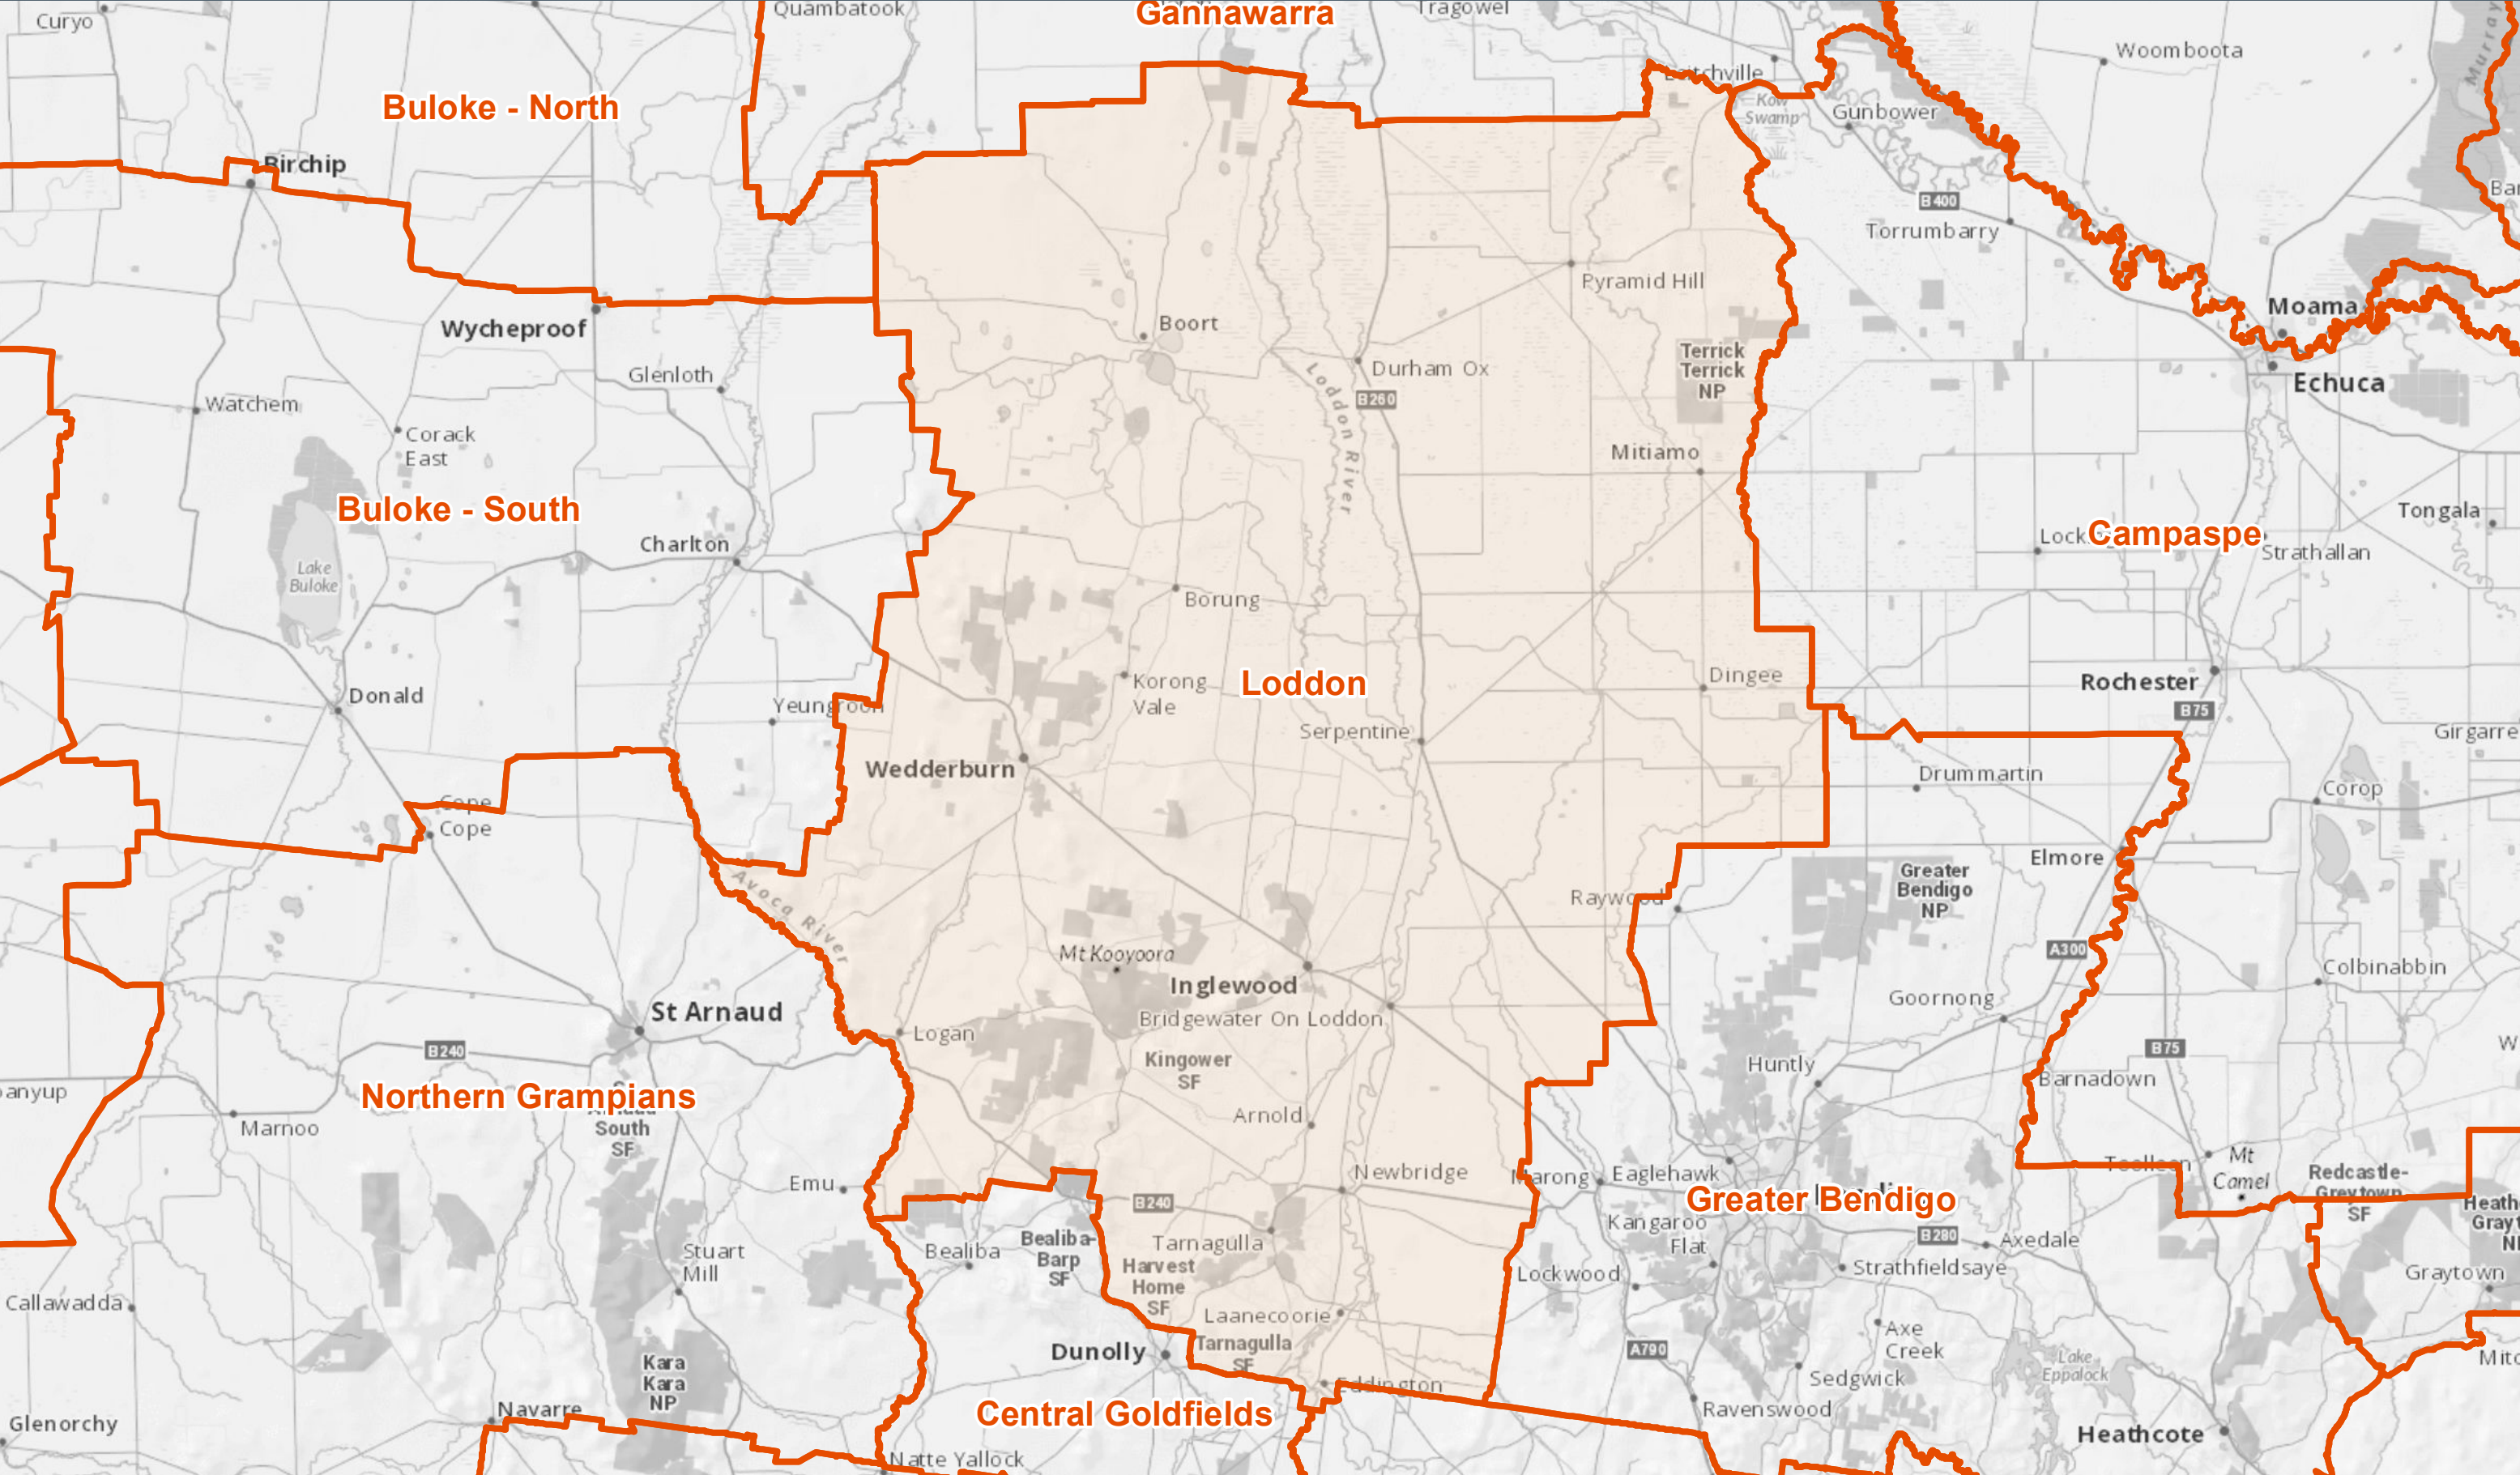

Fire Danger Period Areas: Loddon

Notes:
 Some municipalities (shire or council) are split into smaller areas for Fire Danger Period Declarations.
 Some municipalities overlap with the former Metropolitan Fire District (MFD) as at 30 June 2020. Fire Danger Period Restrictions do not apply in the former MFD. This map will display both these situations if applicable in this area.

Job ID: FDP 2024/2025
 Date Prepared: 20/10/2024

Legend
 Fire Danger Period

Disclaimer:
 This map is a snapshot generated from Victorian Government data as well as data from various other sources. This does not guarantee that the publication is without flaw of any kind or is wholly appropriate for your particular purposes and therefore disclaims all liability for error, loss or damage which may arise from reliance upon it. All persons accessing this information should make appropriate enquiries to assess the currency of the data.