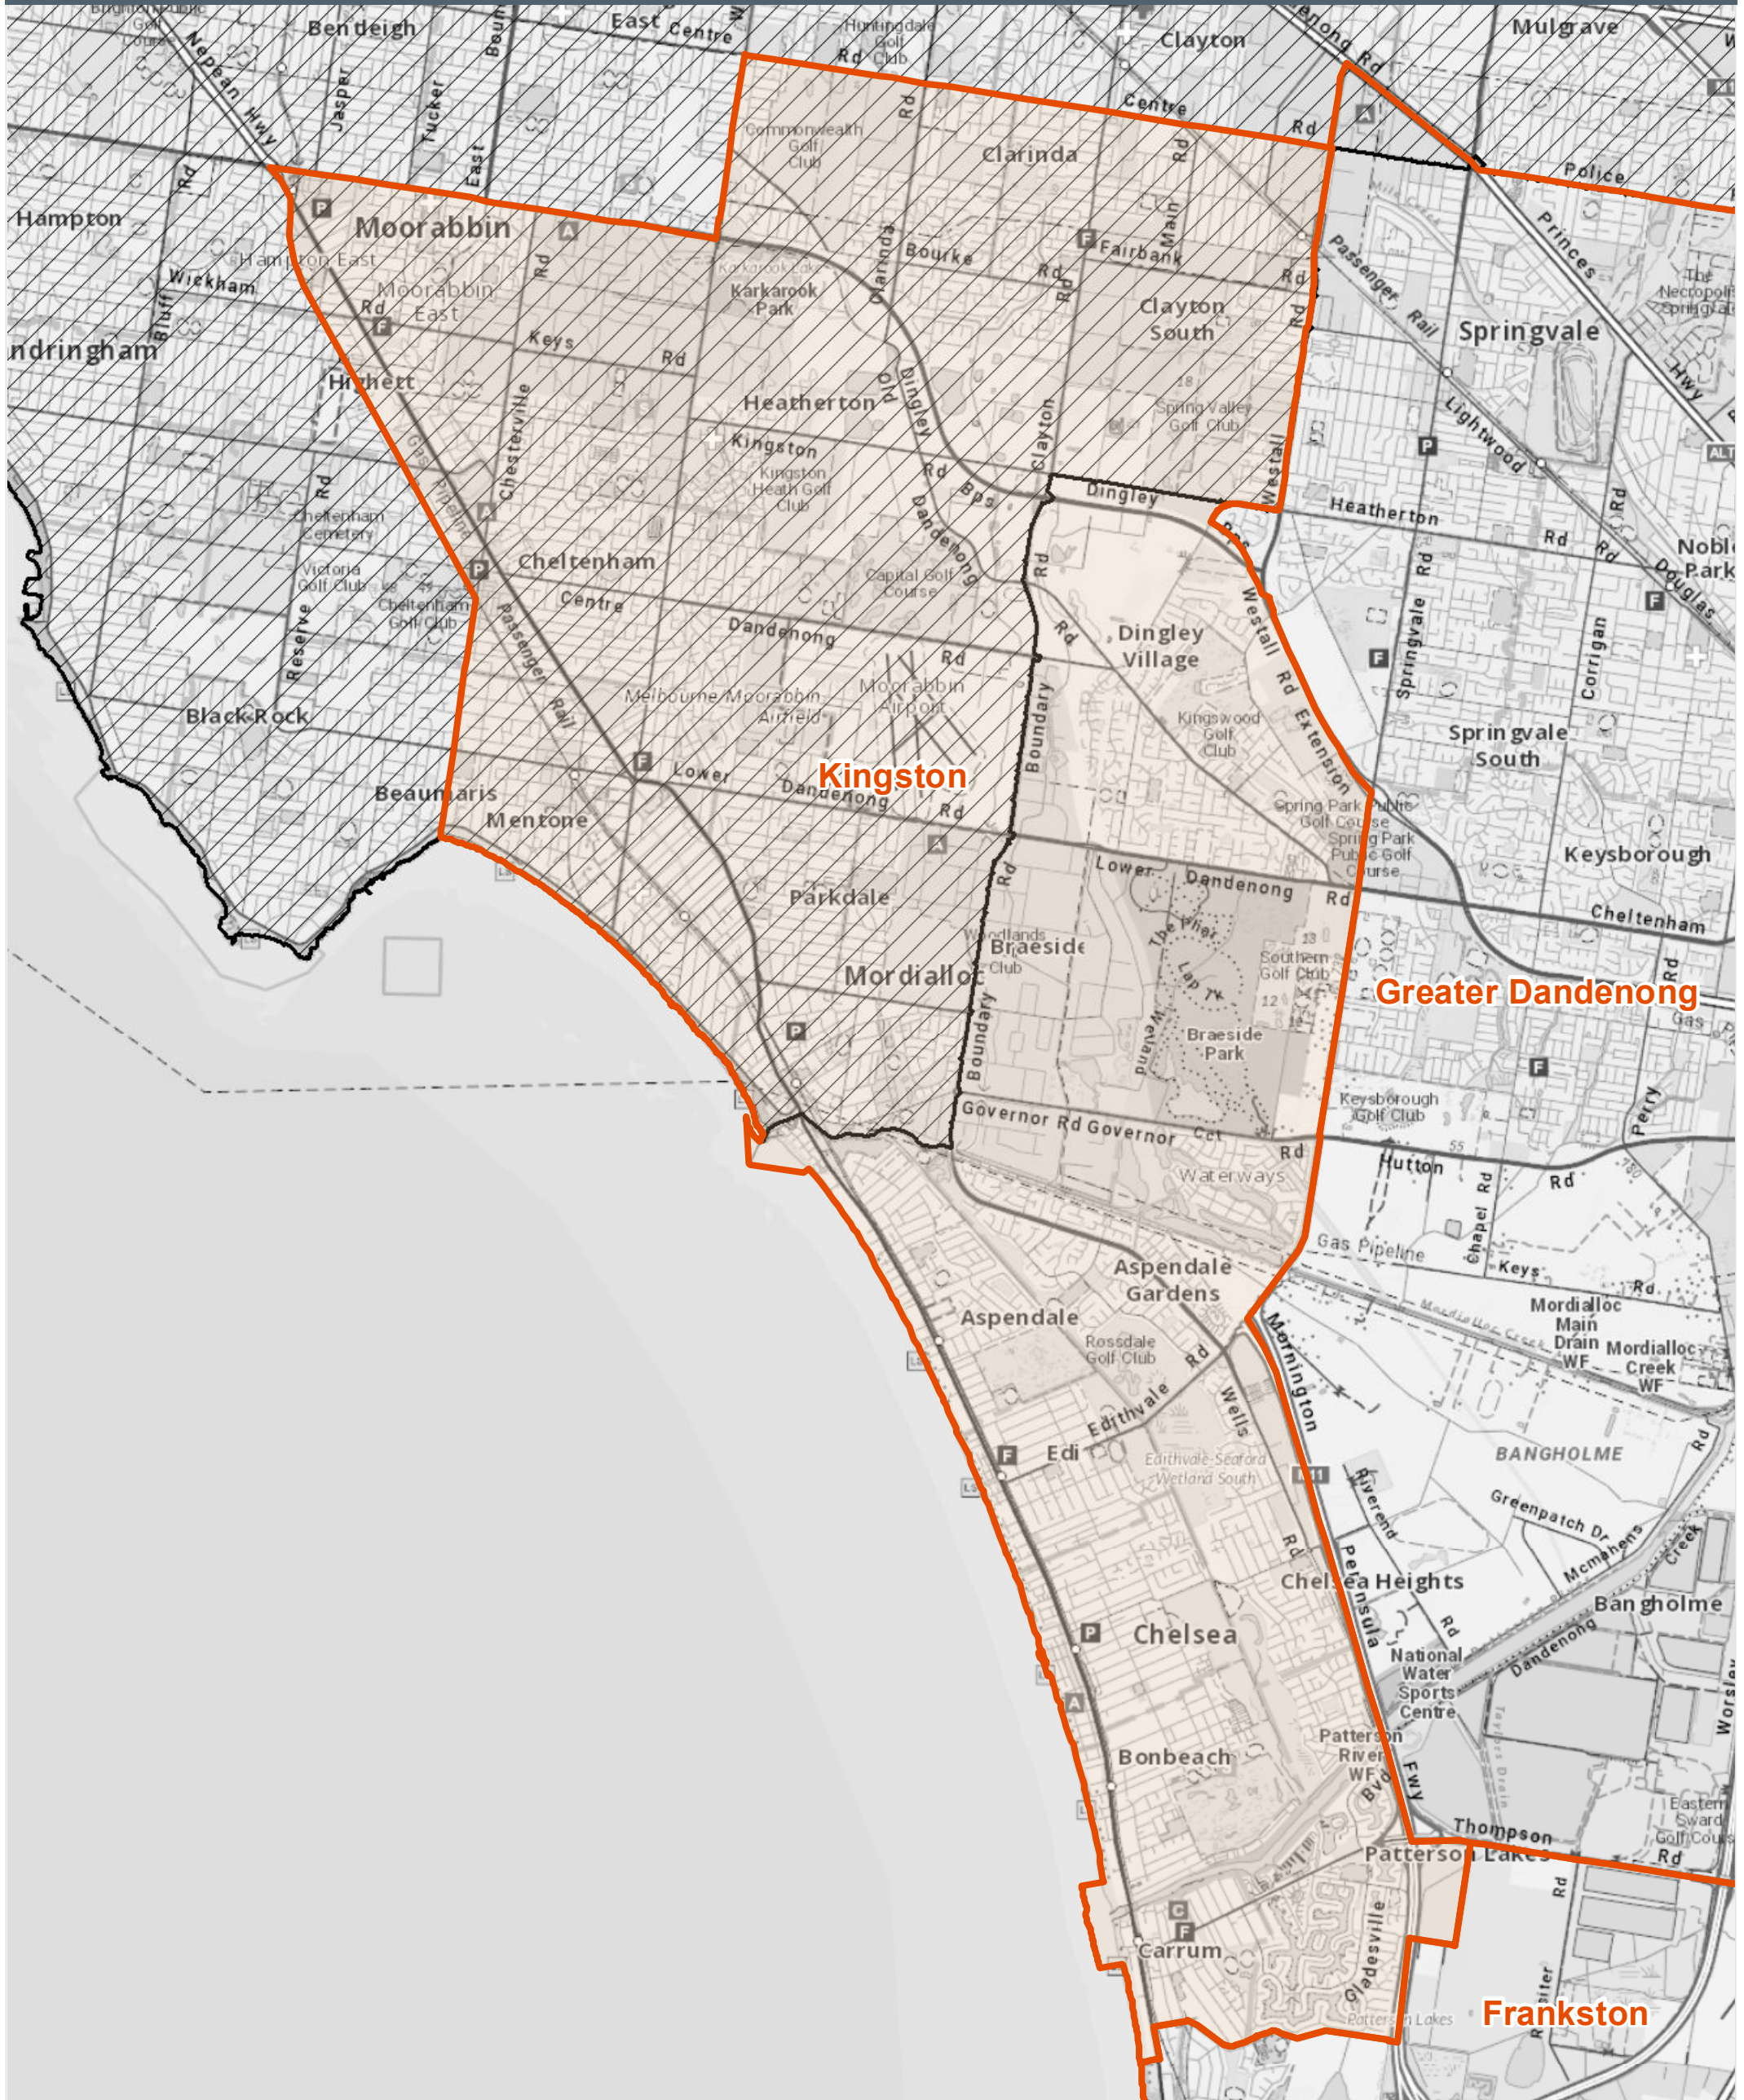

Fire Danger Period Areas - Kingston

Explanation: Some municipalities (shire or council) overlap with the former Metropolitan Fire District (MFD) as at 30 June 2020. Fire Danger Period Restrictions do not apply in the former MFD. This map helps understand where these overlaps are.

Disclaimer:
This map is a snapshot generated from Victorian Government data as well as data from various other sources. This does not guarantee that the publication is without flaw of any kind or is wholly appropriate for your particular purposes and therefore disclaims all liability for error, loss or damage which may arise from reliance upon it. All persons accessing this information should make appropriate enquiries to assess the currency of the data.