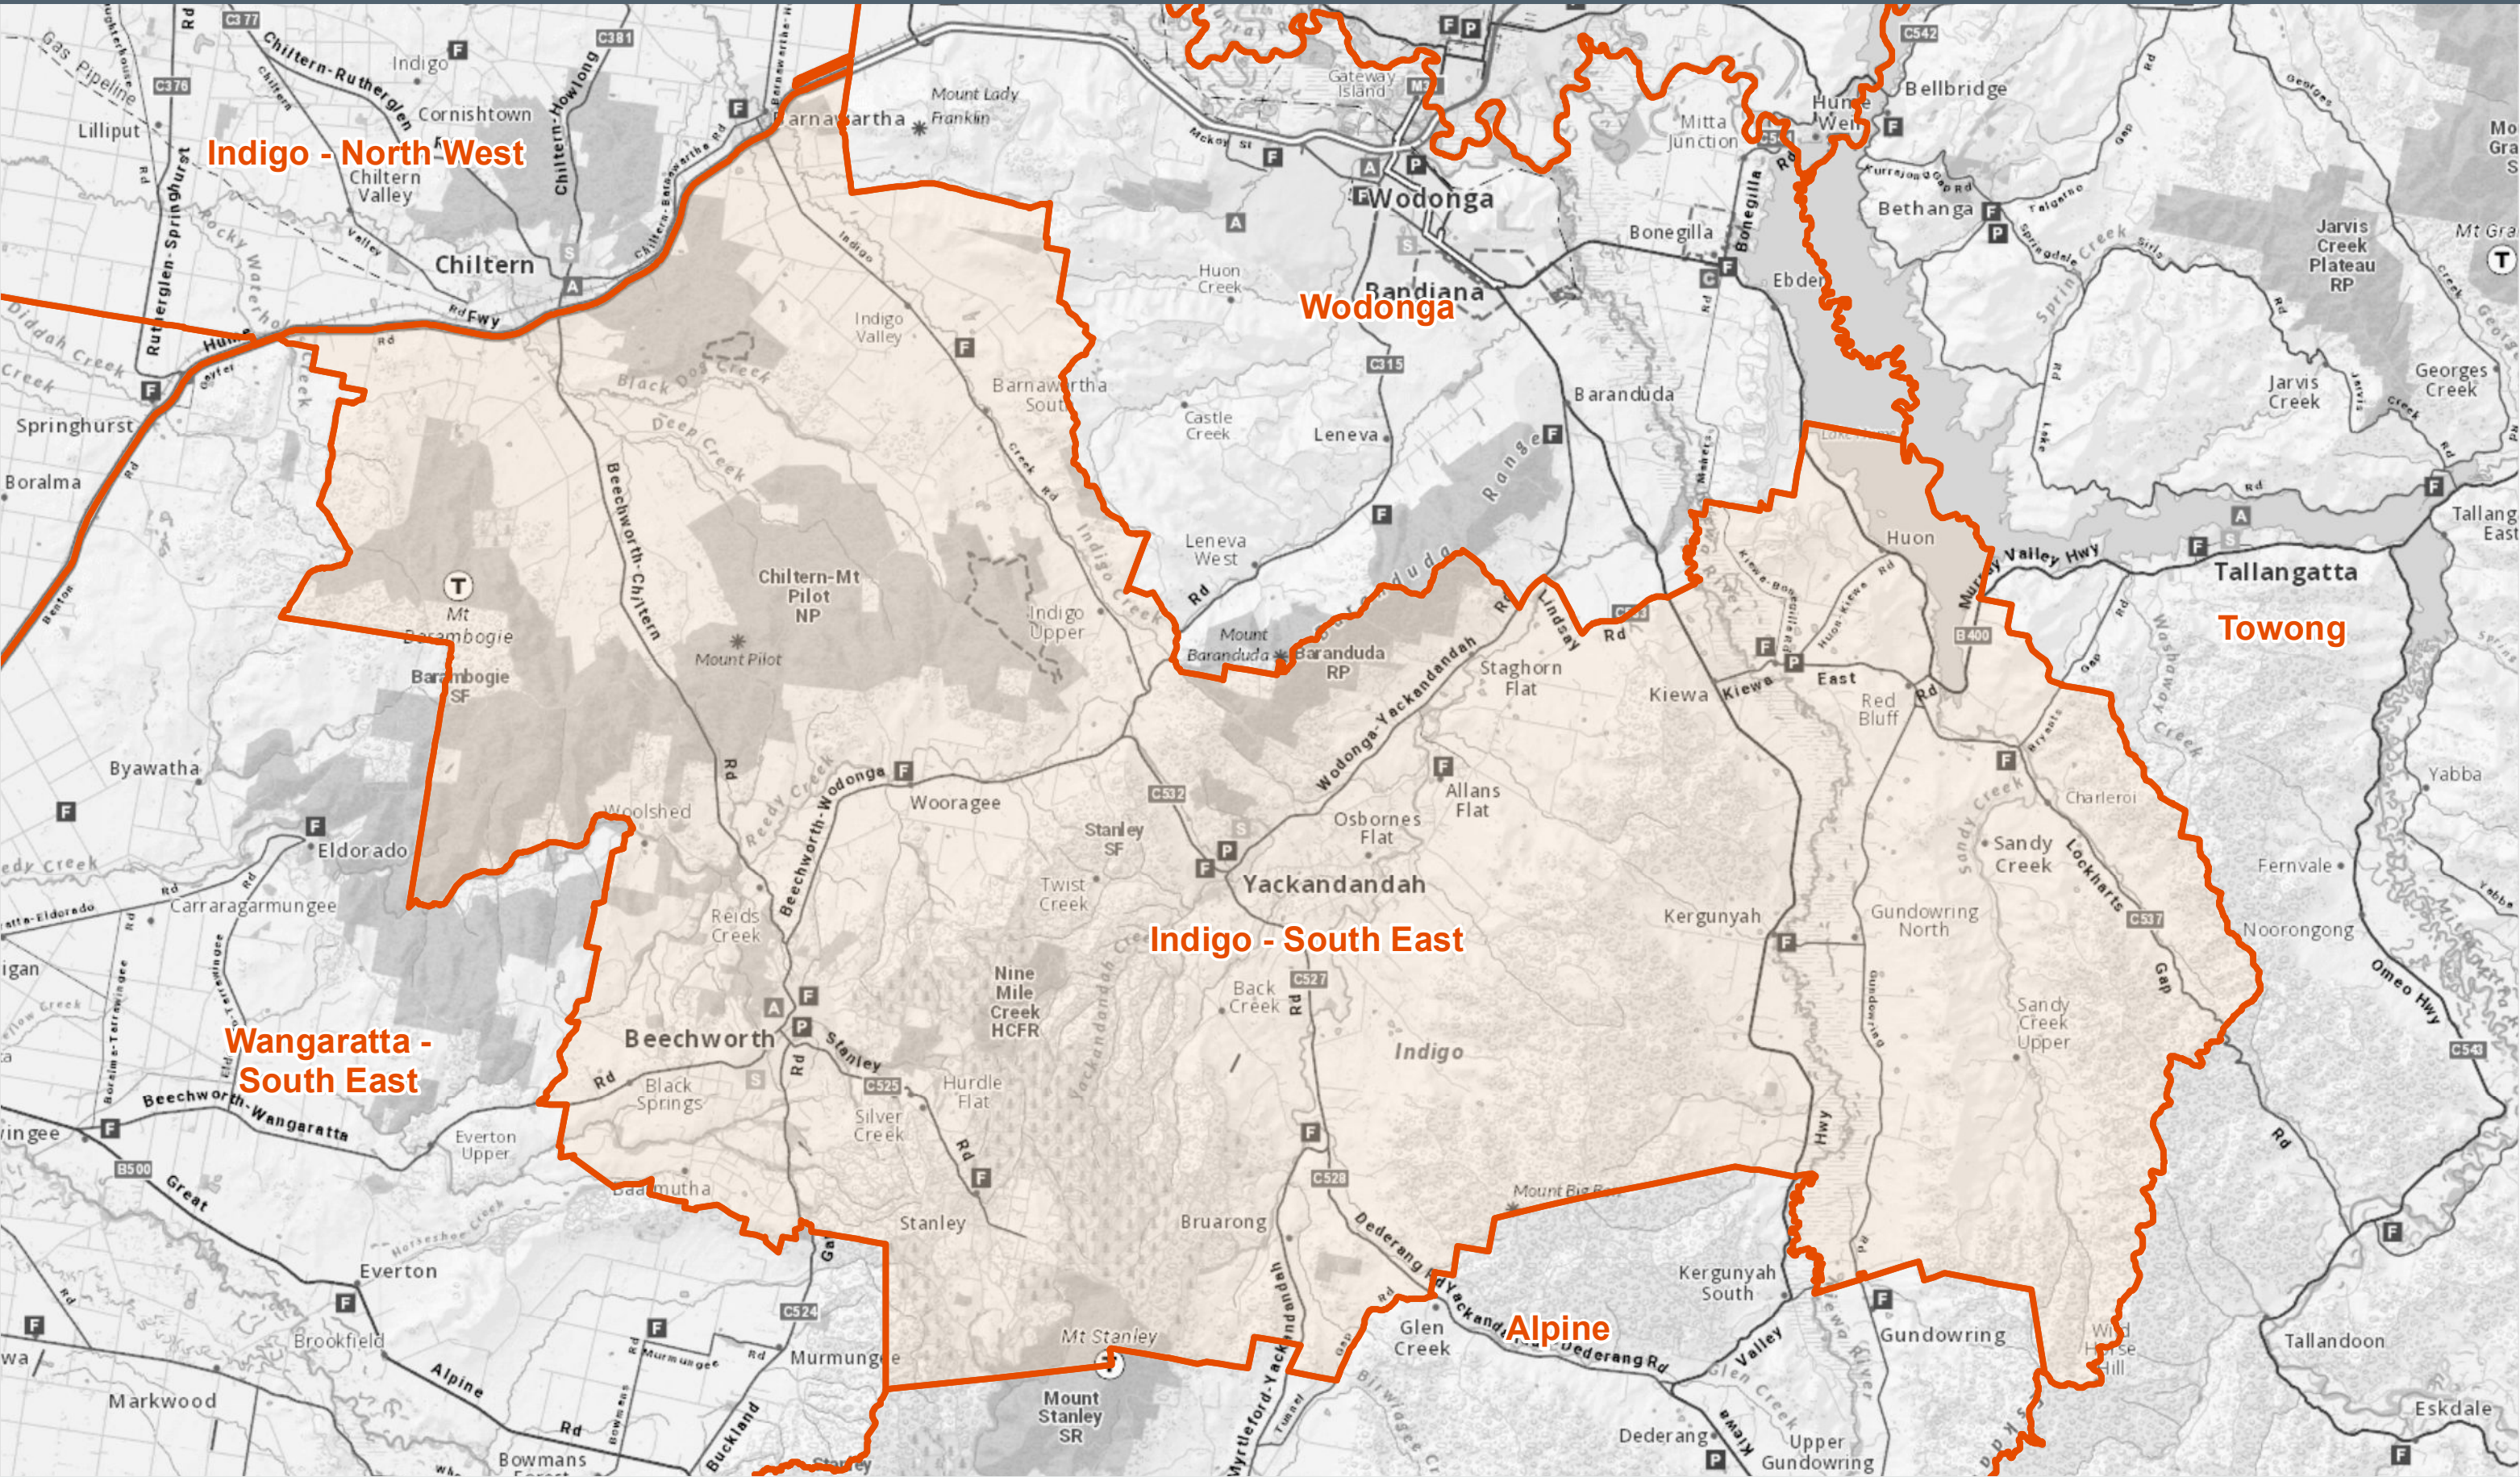

Fire Danger Period Areas: Indigo - South East

Disclaimer:
 This map is a snapshot generated from Victorian Government data as well as data from various other sources. This does not guarantee that the publication is without flaw of any kind or is wholly appropriate for your particular purposes and therefore disclaims all liability for error, loss or damage which may arise from reliance upon it. All persons accessing this information should make appropriate enquiries to assess the currency of the data.

Notes:
 Some municipalities (shire or council) are split into smaller areas for Fire Danger Period Declarations.
 Some municipalities overlap with the former Metropolitan Fire District (MFD) as at 30 June 2020. Fire Danger Period Restrictions do not apply in the former MFD. This map will display both these situations if applicable in this area.

Job ID: FDP 2024/2025
 Date Prepared: 20/10/2024

Legend
 Fire Danger Period Areas