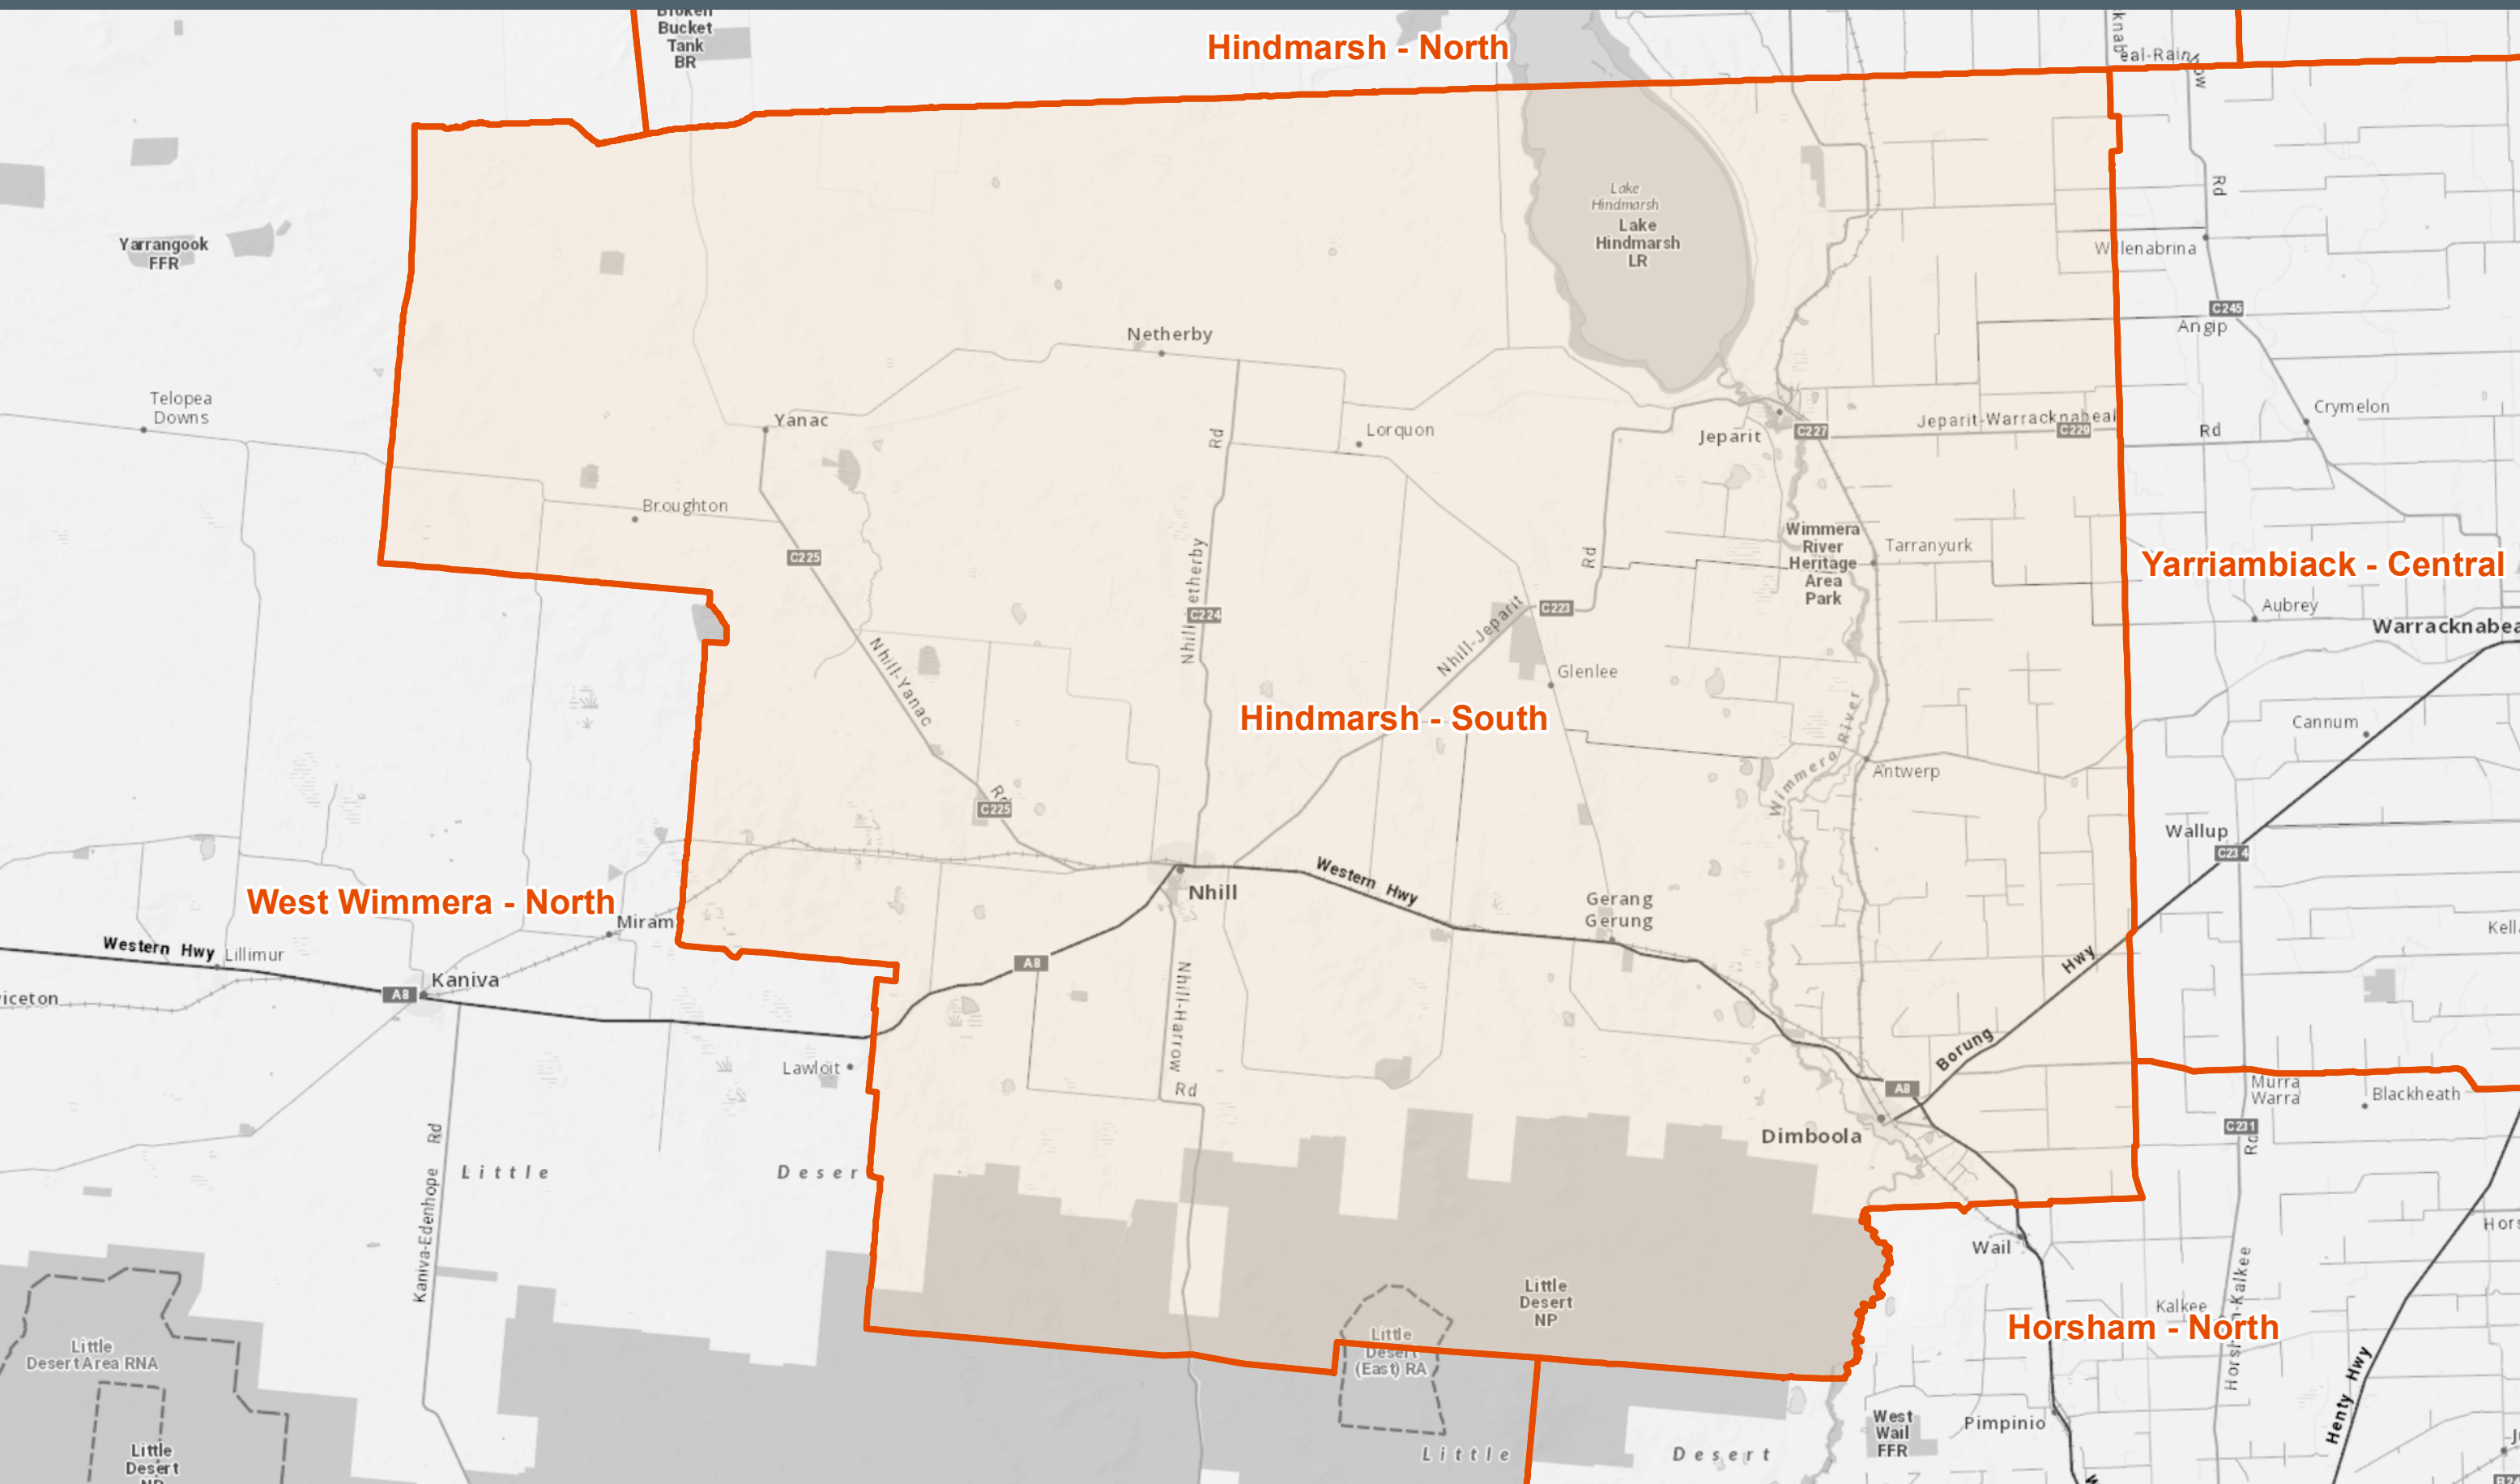

Fire Danger Period Areas: Hindmarsh - South

Notes:
Some municipalities (shire or council) are split into smaller areas for Fire Danger Period Declarations.
Some municipalities overlap with the former Metropolitan Fire District (MFD) as at 30 June 2020. Fire Danger Period Restrictions do not apply in the former MFD. This map will display both these situations if applicable in this area.

Job ID: FDP 2024/2025
Date Prepared: 20/10/2024

Legend
 Fire Danger Period Areas

Disclaimer:
This map is a snapshot generated from Victorian Government data as well as data from various other sources. This does not guarantee that the publication is without flaw of any kind or is wholly appropriate for your particular purposes and therefore disclaims all liability for error, loss or damage which may arise from reliance upon it. All persons accessing this information should make appropriate enquiries to assess the currency of the data.