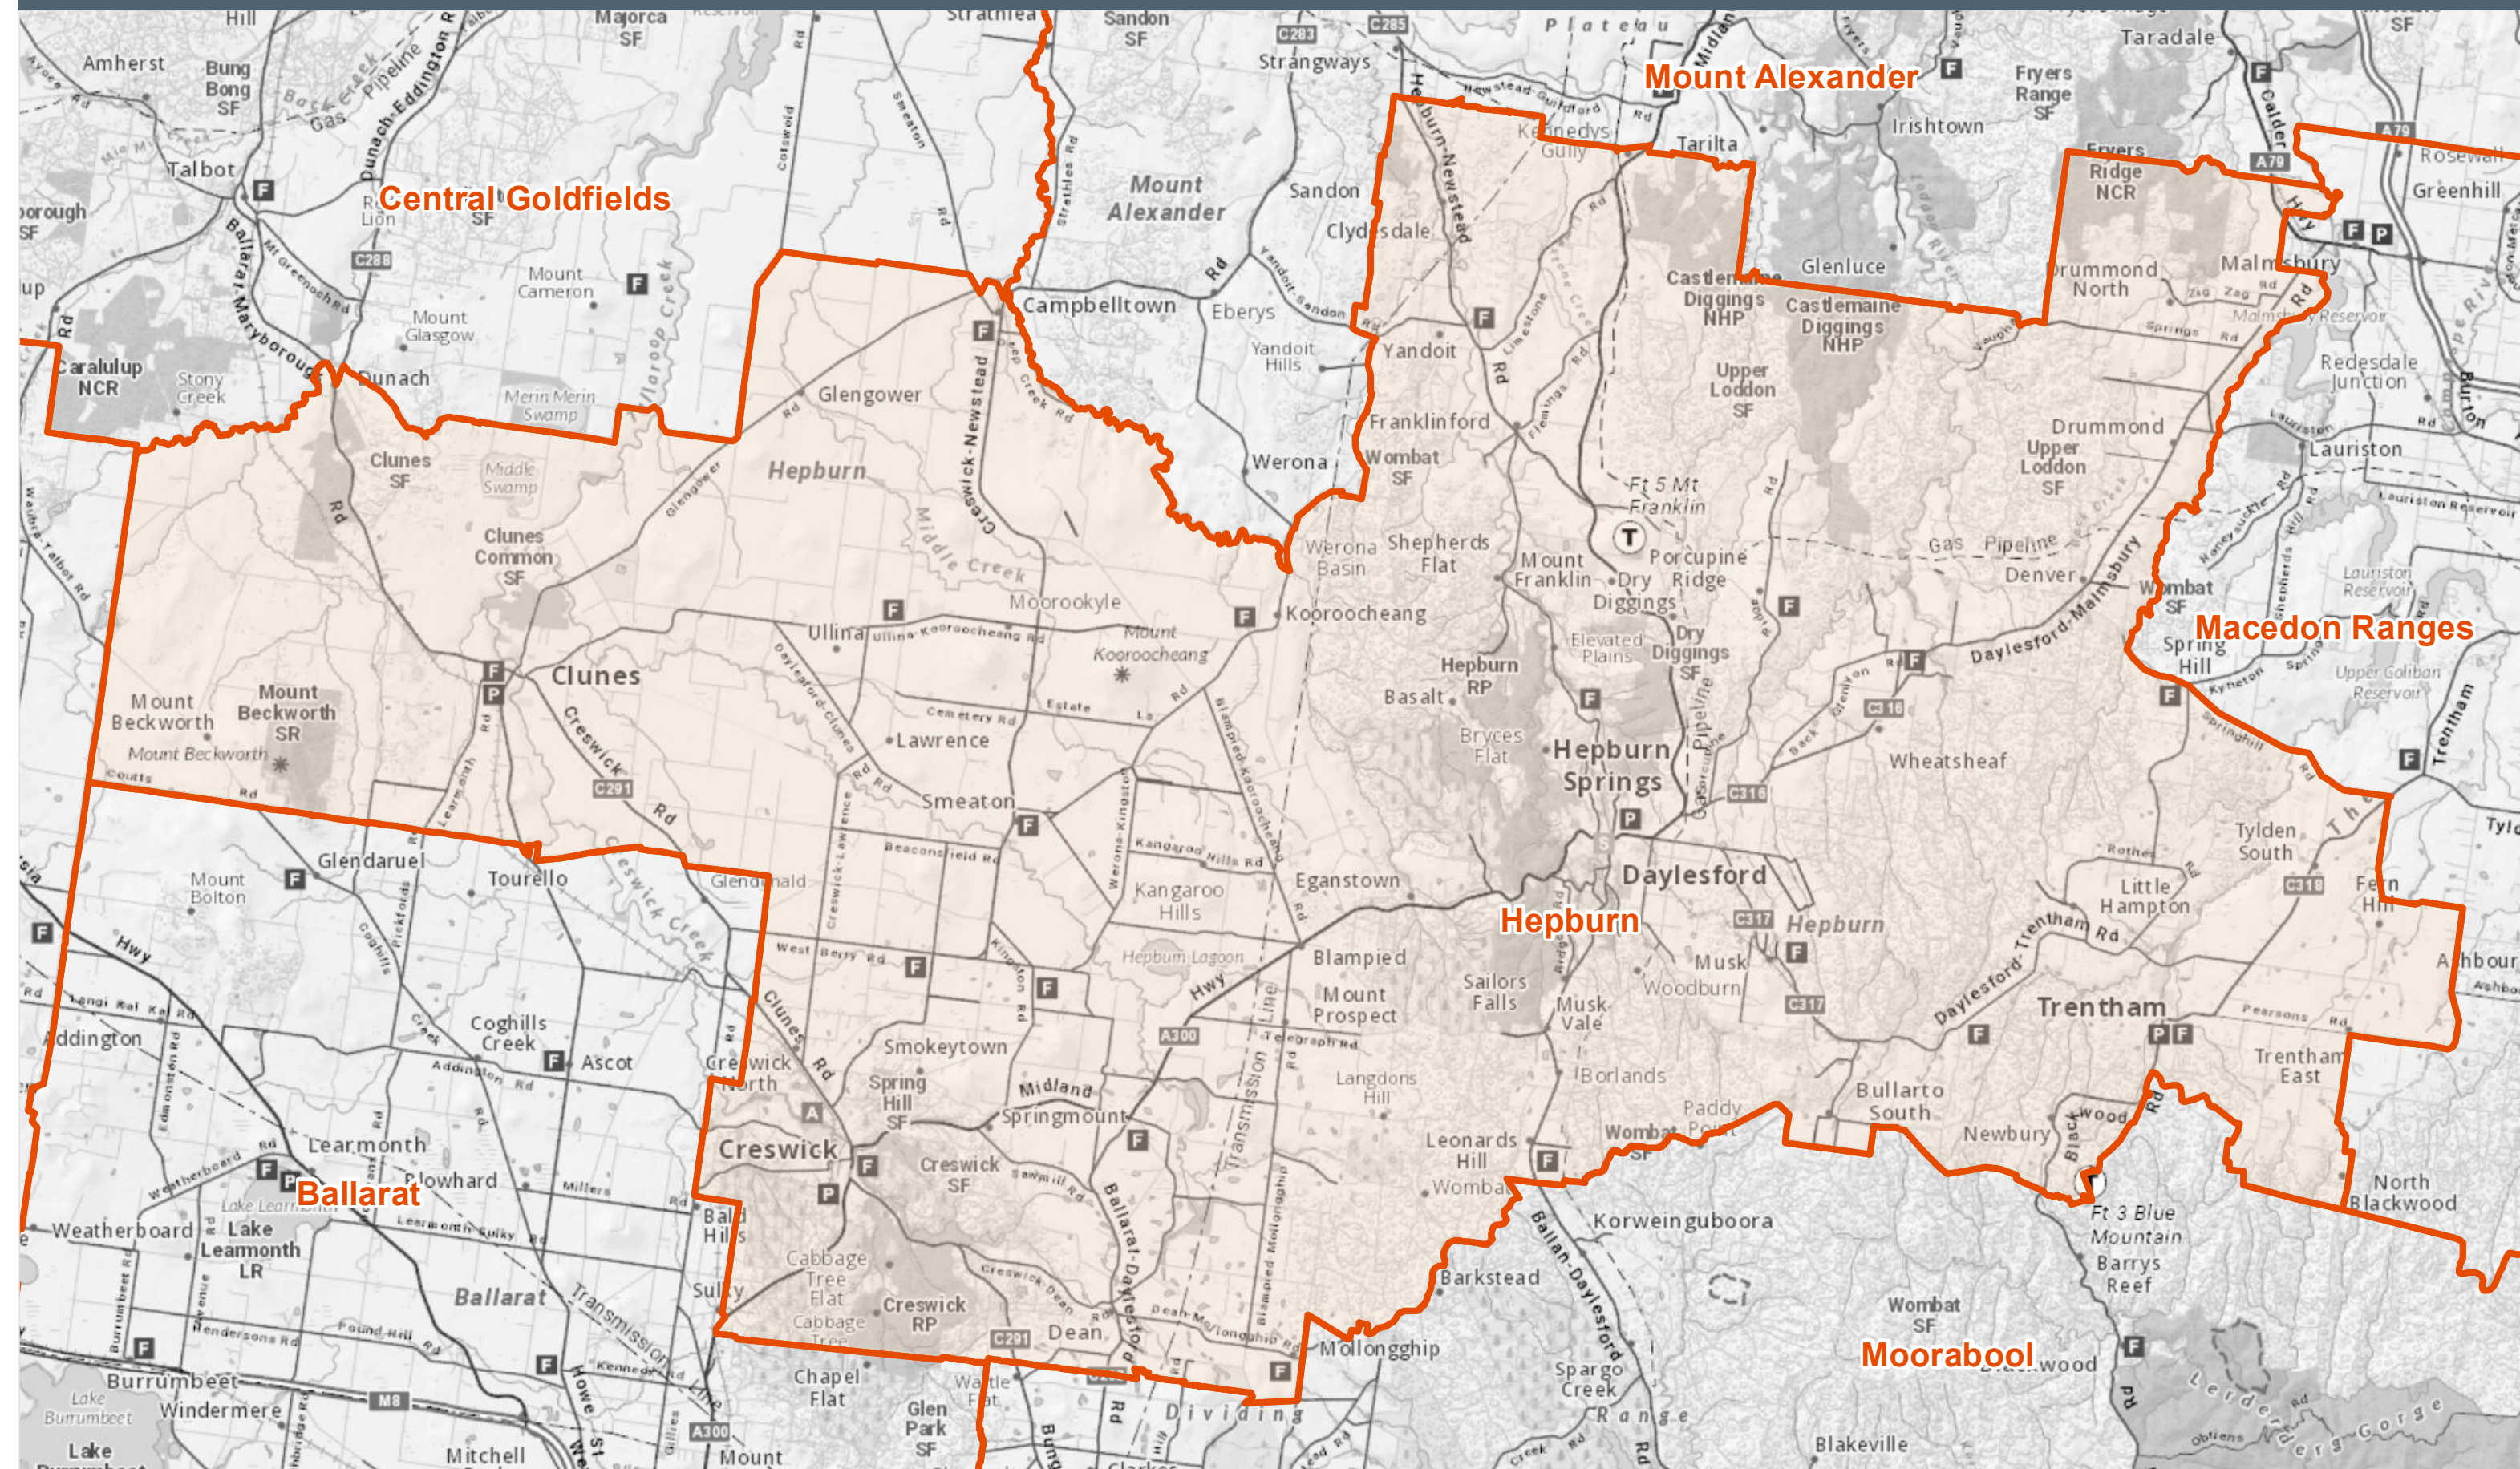

# Fire Danger Period Areas - Hepburn

**Legend**

Fire Danger Period Areas

**Disclaimer:** This map is a snapshot generated from Victorian Government data as well as data from various other sources. This does not guarantee that the publication is without flaw of any kind or is wholly appropriate for your particular purposes and therefore disclaims all liability for error, loss or damage which may arise from reliance upon it. All persons accessing this information should make appropriate enquiries to assess the currency of the data.

**Explanation:** Some municipalities (shire or council) are split into smaller areas for Fire Danger Period Declarations. This map helps understand where these splits are.

Job ID: 20201013000 / BIP-1357  
Date Prepared: 26/10/2020