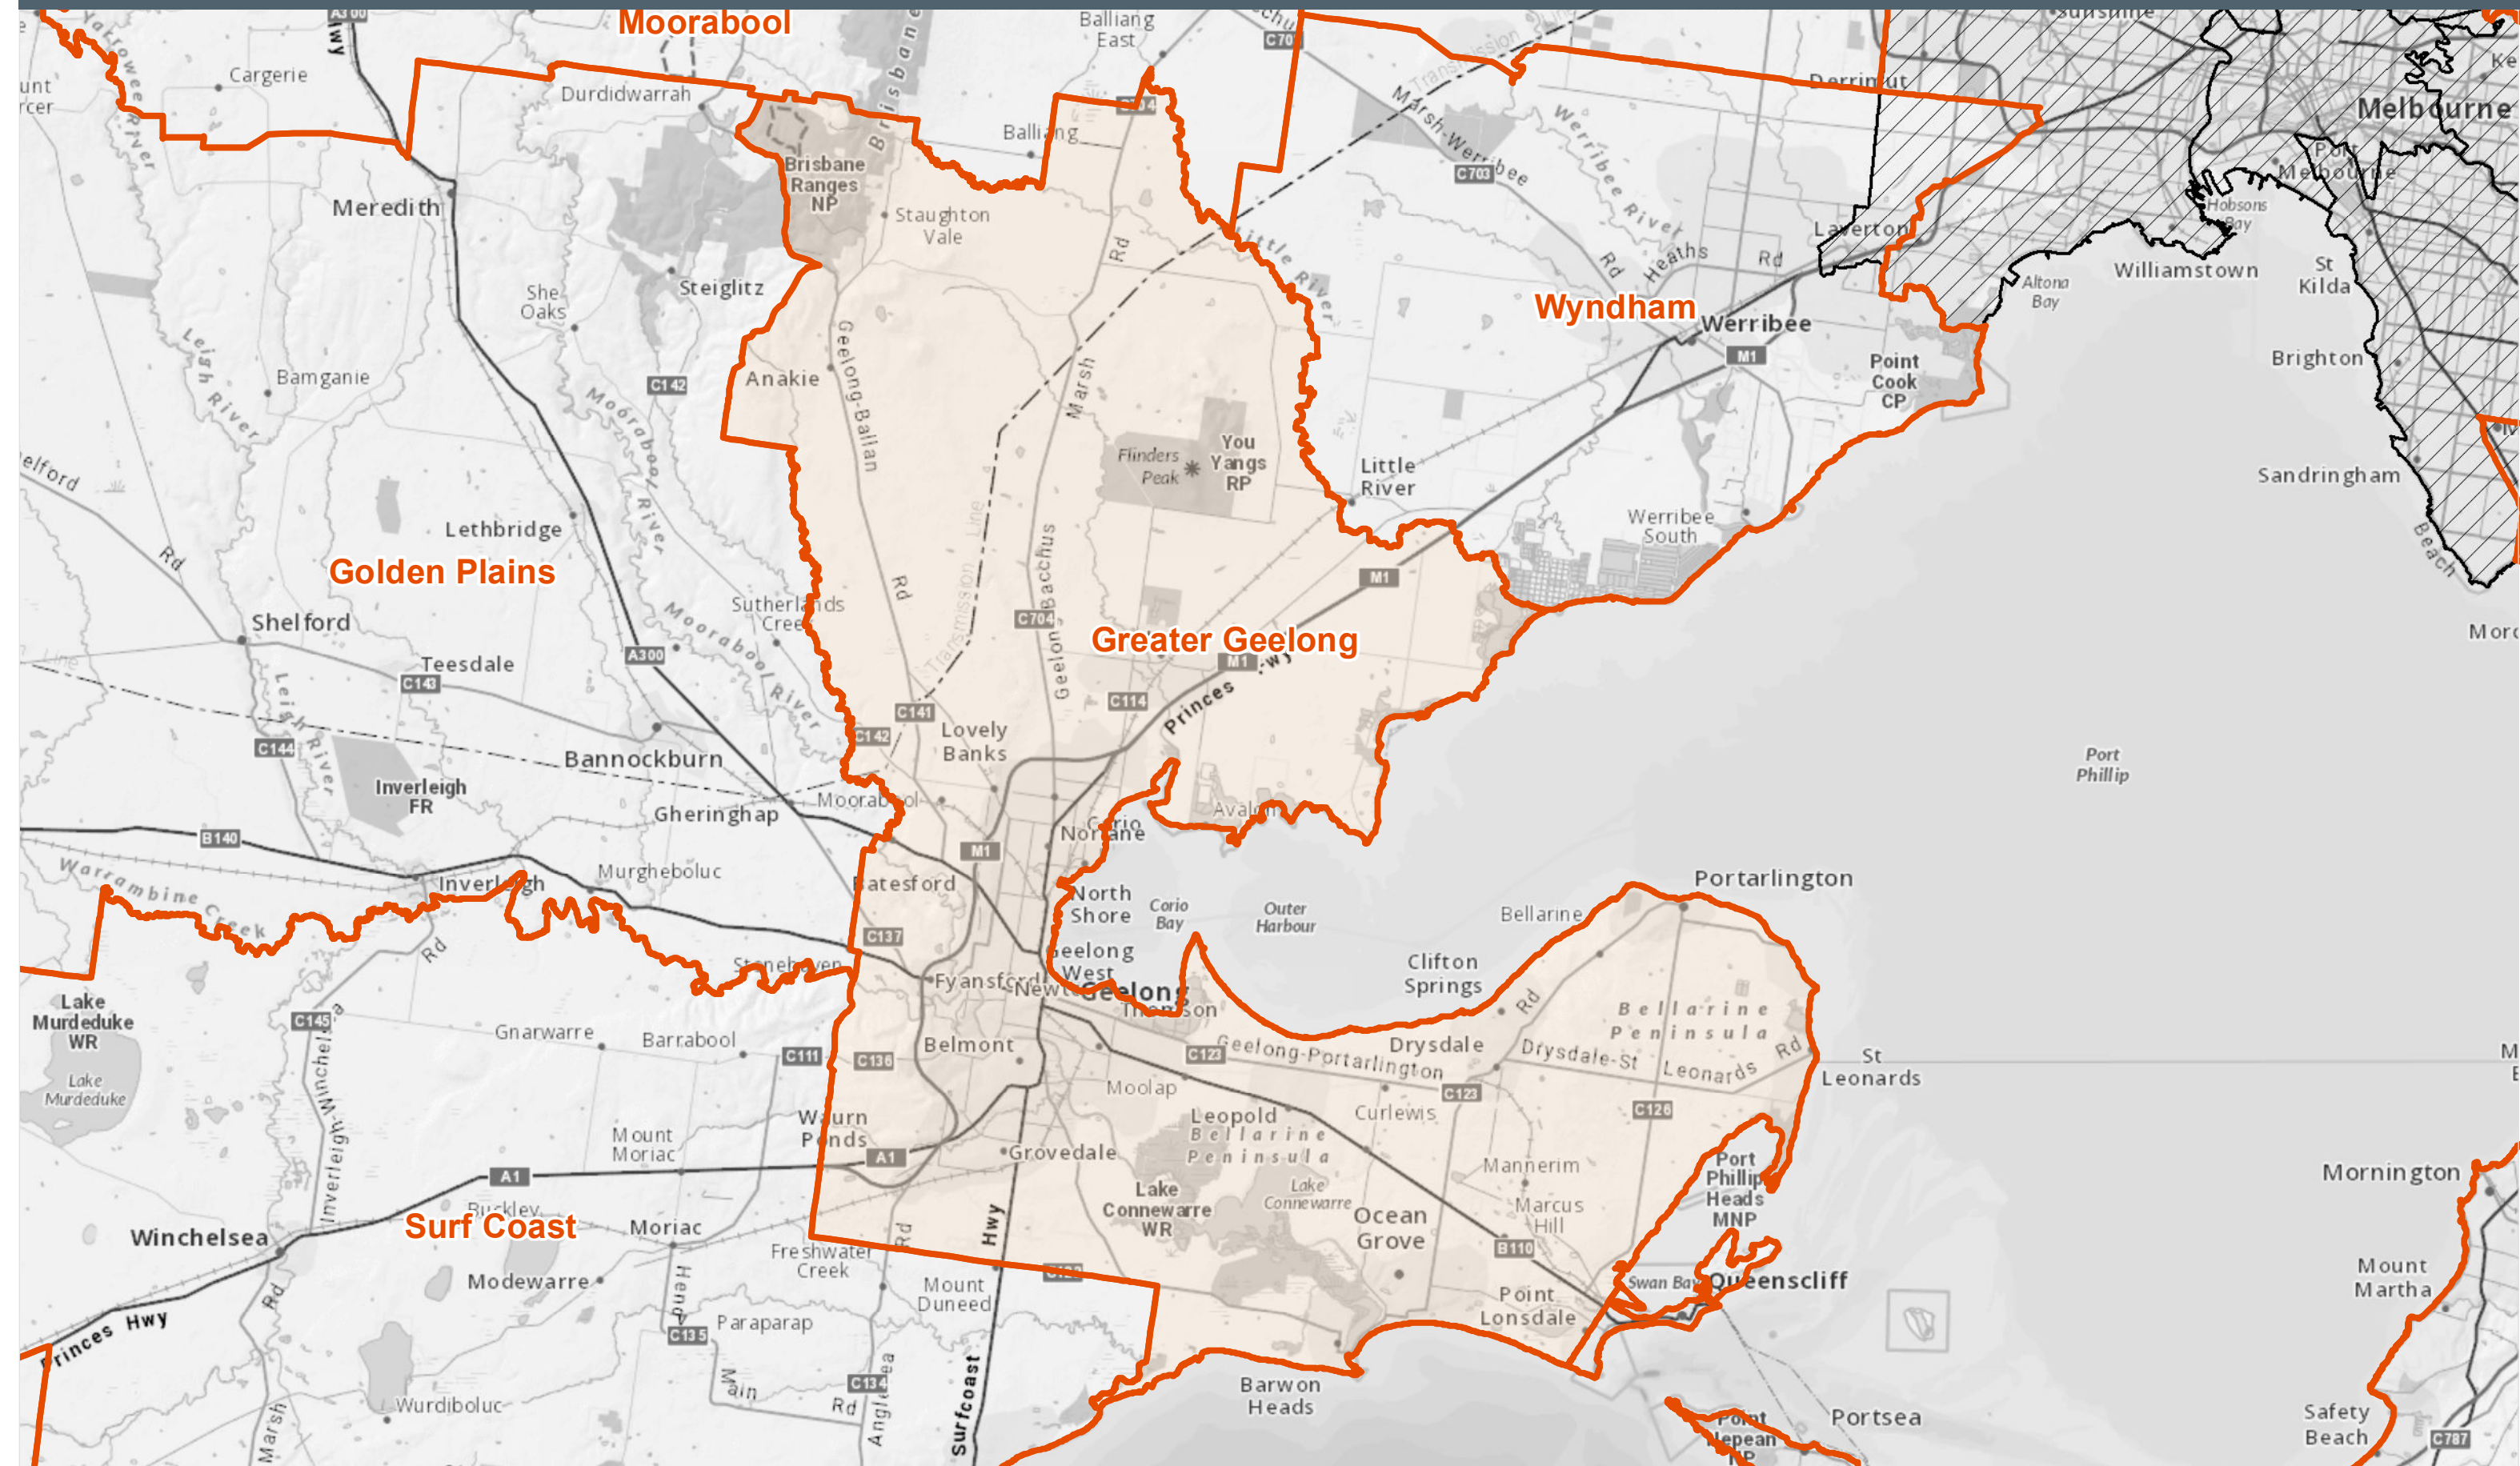

Fire Danger Period Areas: Greater Geelong

Disclaimer:
This map is a snapshot generated from Victorian Government data as well as data from various other sources. This does not guarantee that the publication is without flaw of any kind or is wholly appropriate for your particular purposes and therefore disclaims all liability for error, loss or damage which may arise from reliance upon it. All persons accessing this information should make appropriate enquiries to assess the currency of the data.

Notes:
Some municipalities (shire or council) are split into smaller areas for Fire Danger Period Declarations.
Some municipalities overlap with the former Metropolitan Fire District (MFD) as at 30 June 2020. Fire Danger Period Restrictions do not apply in the former MFD. This map will display both these situations if applicable in this area.

Job ID: FDP 2024/2025
Date Prepared: 20/10/2024

Legend

- Fire Danger Period Areas
- Restrictions do not apply in the area formerly known as Metropolitan Fire District