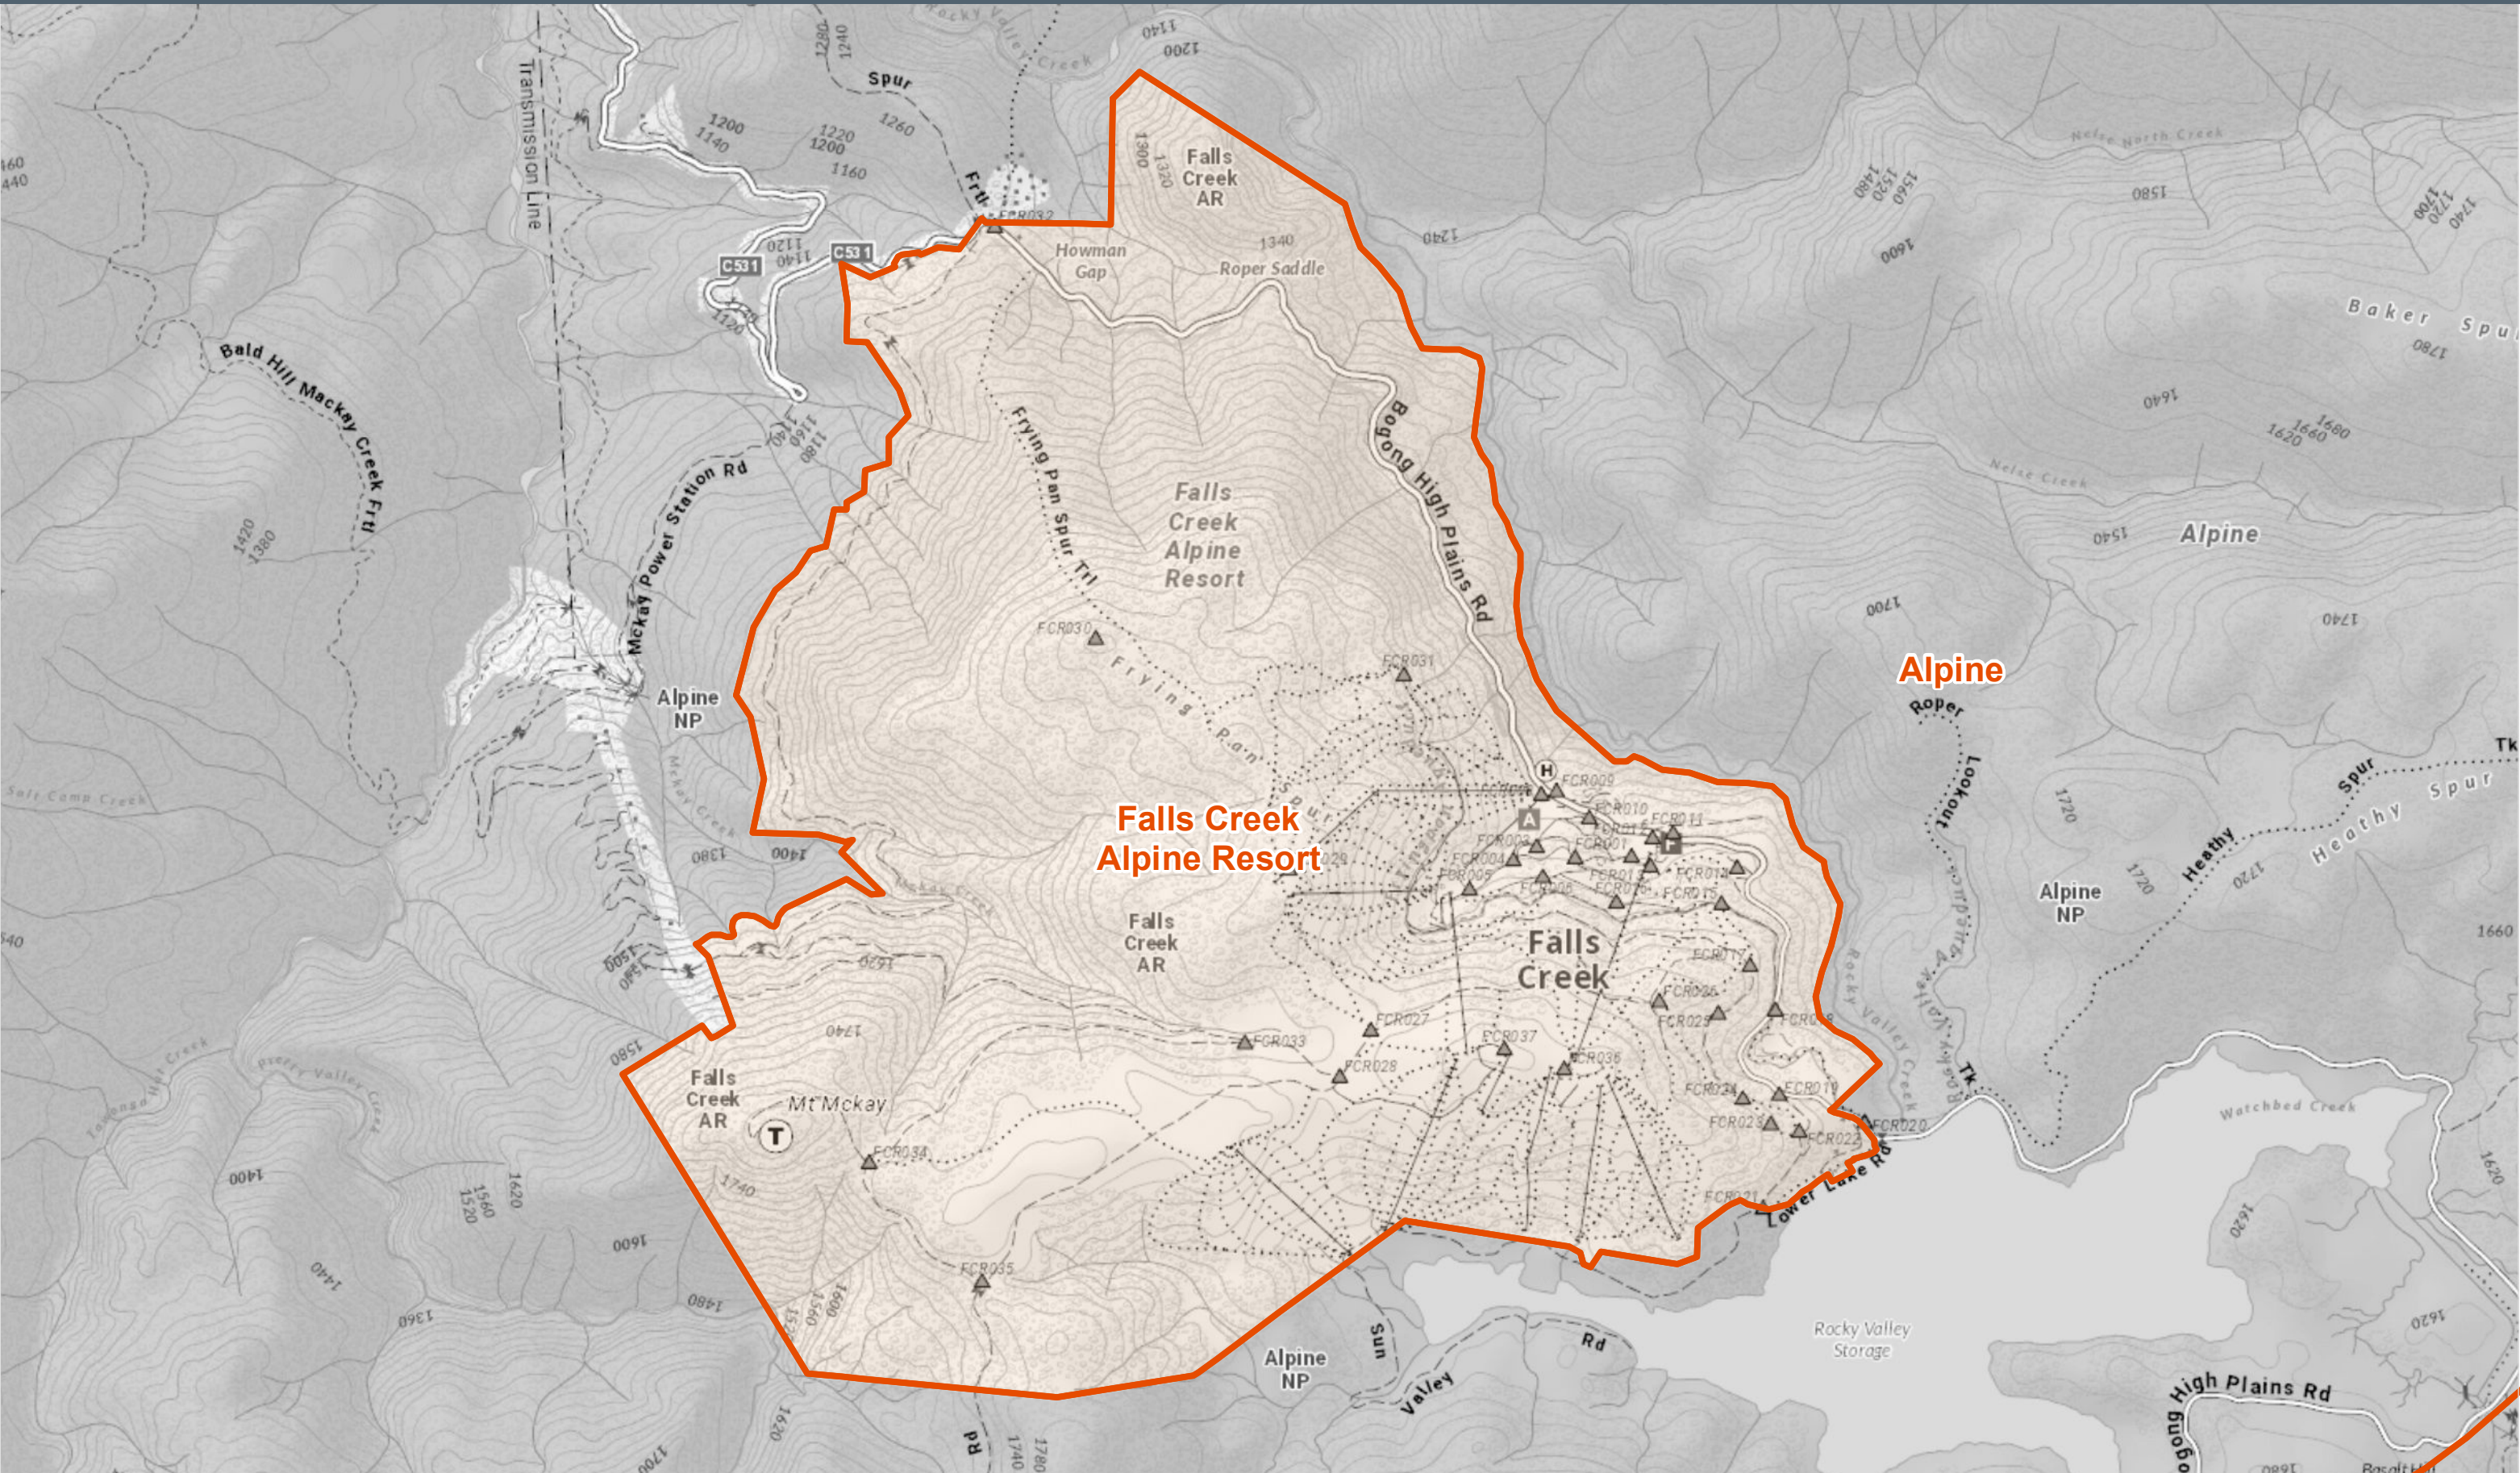

Fire Danger Period Areas: Falls Creek Alpine Resort

Disclaimer:
This map is a snapshot generated from Victorian Government data as well as data from various other sources. This does not guarantee that the publication is without flaw of any kind or is wholly appropriate for your particular purposes and therefore disclaims all liability for error, loss or damage which may arise from reliance upon it. All persons accessing this information should make appropriate enquiries to assess the currency of the data.

Notes:
Some municipalities (shire or council) are split into smaller areas for Fire Danger Period Declarations.
Some municipalities overlap with the former Metropolitan Fire District (MFD) as at 30 June 2020. Fire Danger Period Restrictions do not apply in the former MFD. This map will display both these situations if applicable in this area.

Job ID: FDP 2024/2025
Date Prepared: 20/10/2024

Legend
 Fire Danger Period Areas