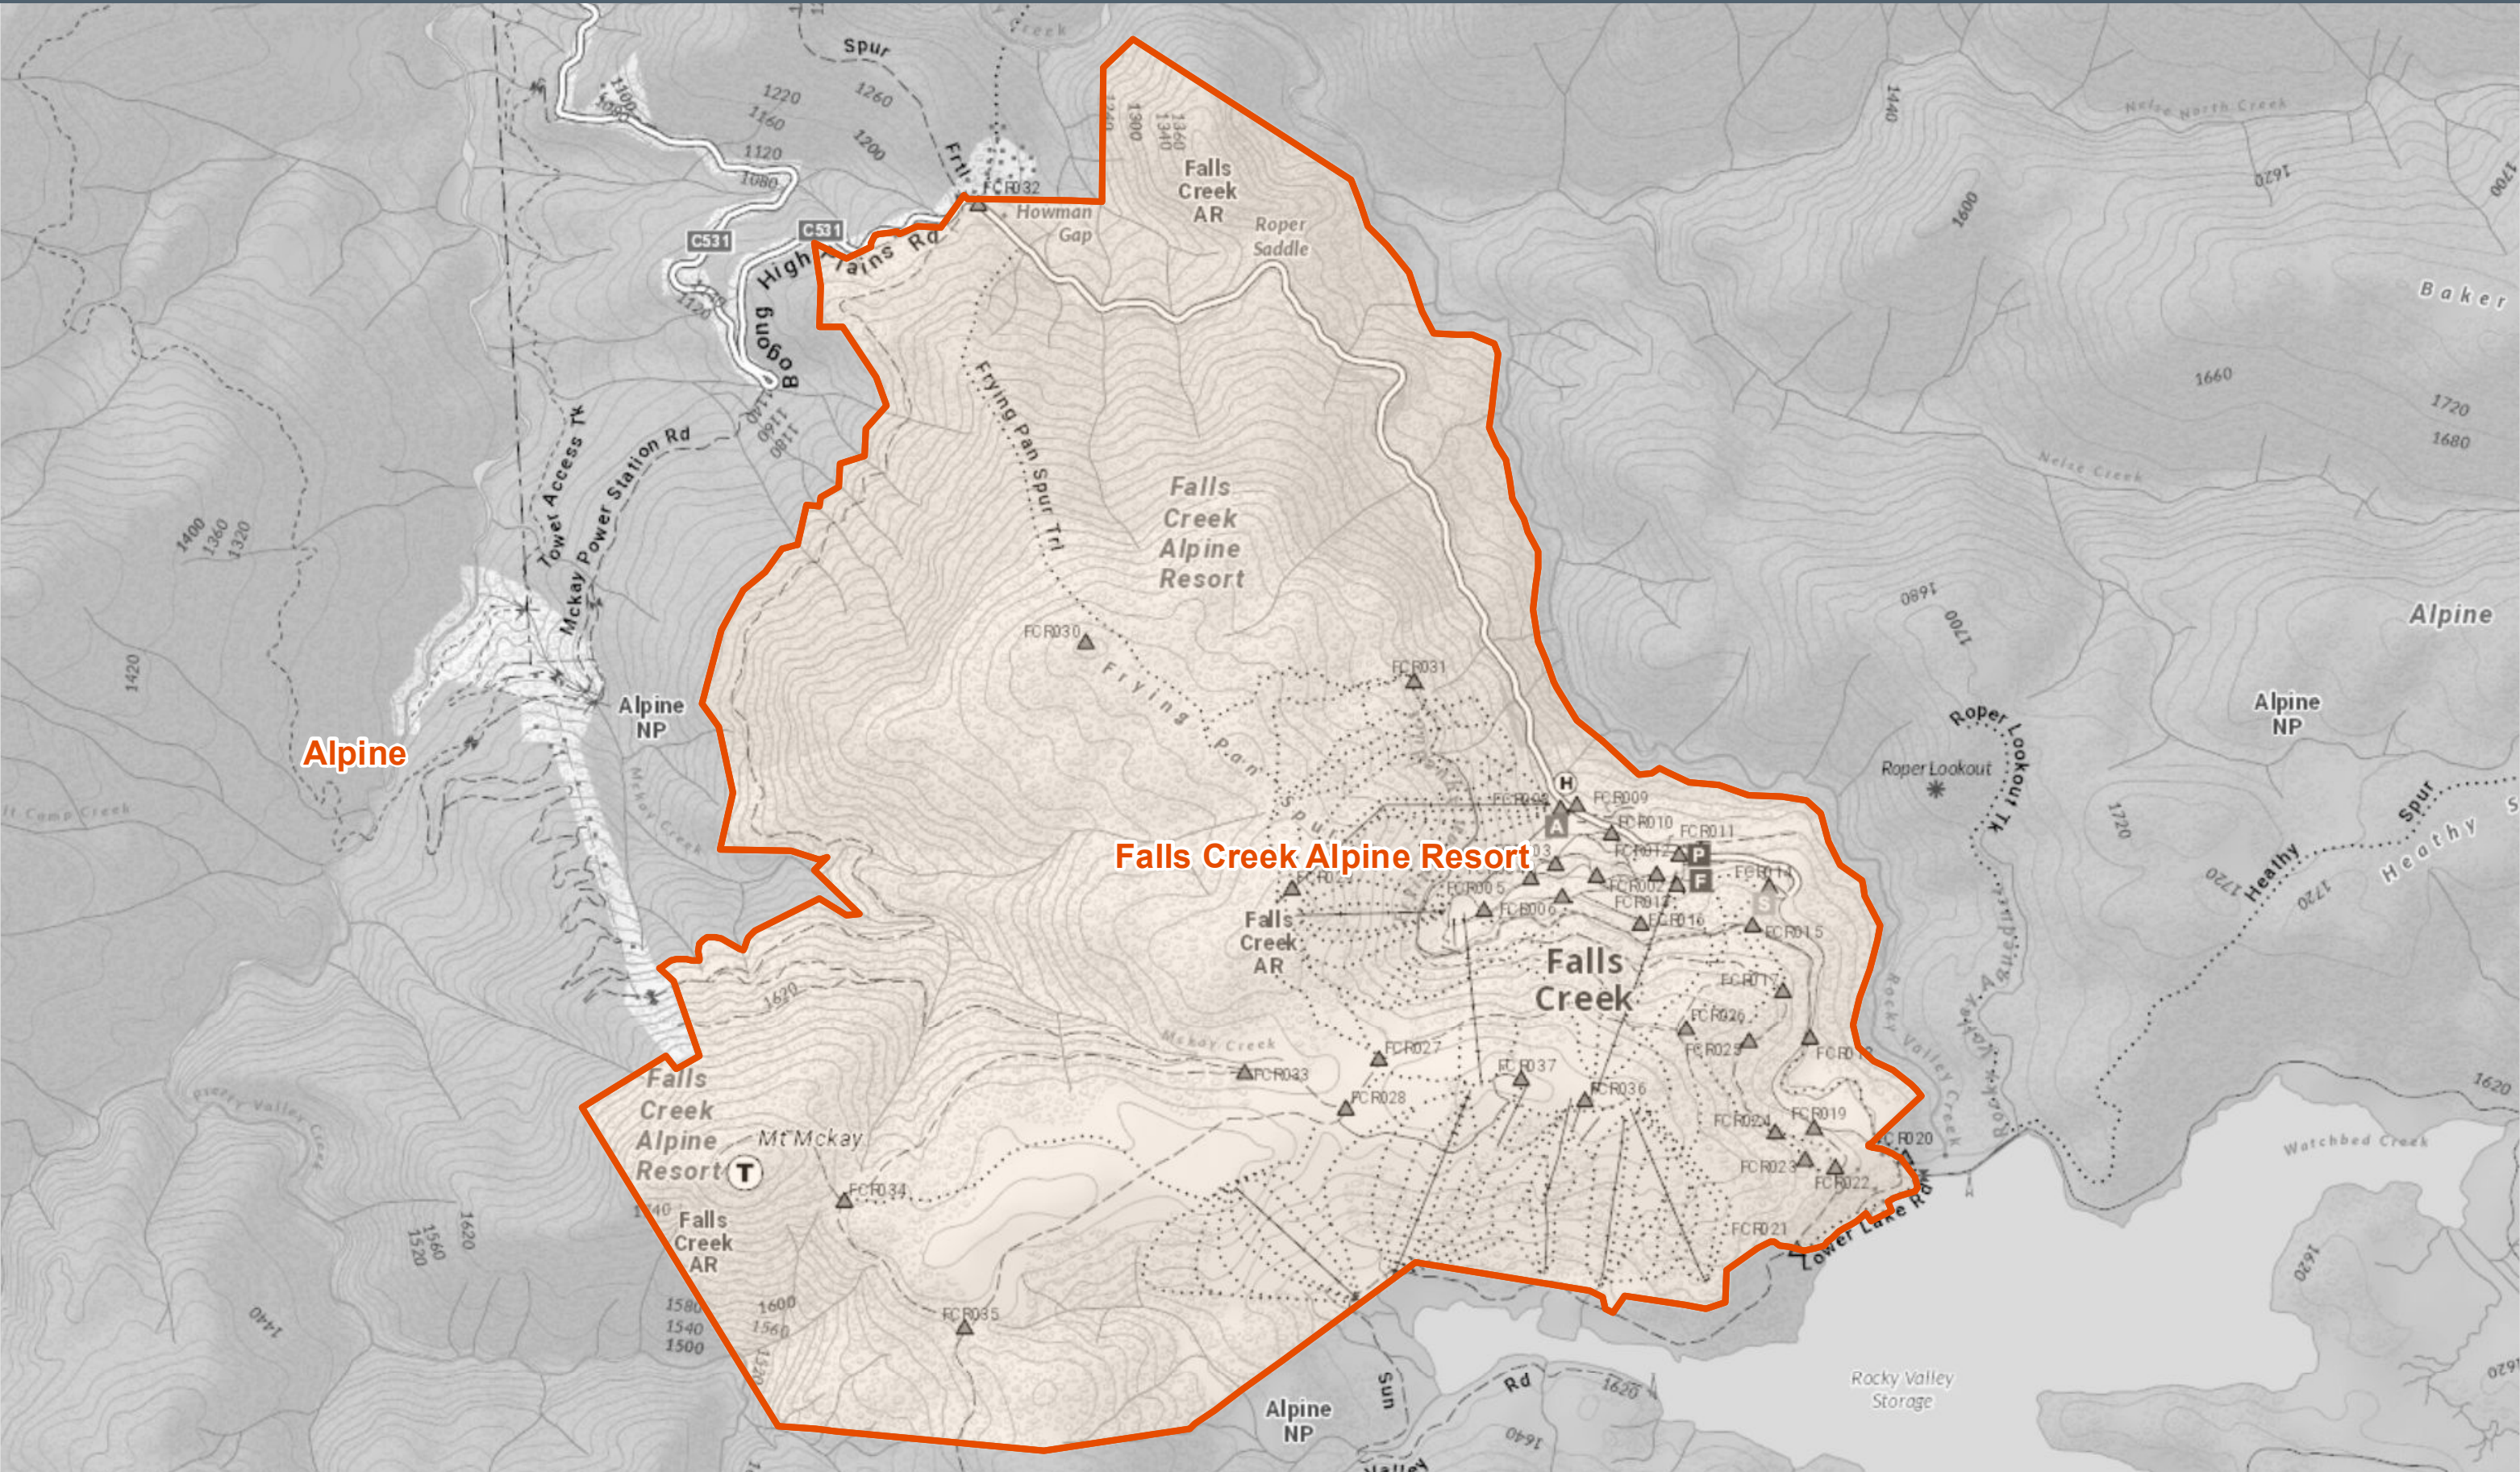

Fire Danger Period Areas - Falls Creek Alpine Resort

Legend

 Fire Danger Period Areas

Disclaimer: This map is a snapshot generated from Victorian Government data as well as data from various other sources. This does not guarantee that the publication is without flaw of any kind or is wholly appropriate for your particular purposes and therefore disclaims all liability for error, loss or damage which may arise from reliance upon it. All persons accessing this information should make appropriate enquiries to assess the currency of the data.

Explanation: Some municipalities (shire or council) are split into smaller areas for Fire Danger Period Declarations. This map helps understand where these splits are.

Job ID: 20201013000 / BIP-1357
Date Prepared: 26/10/2020