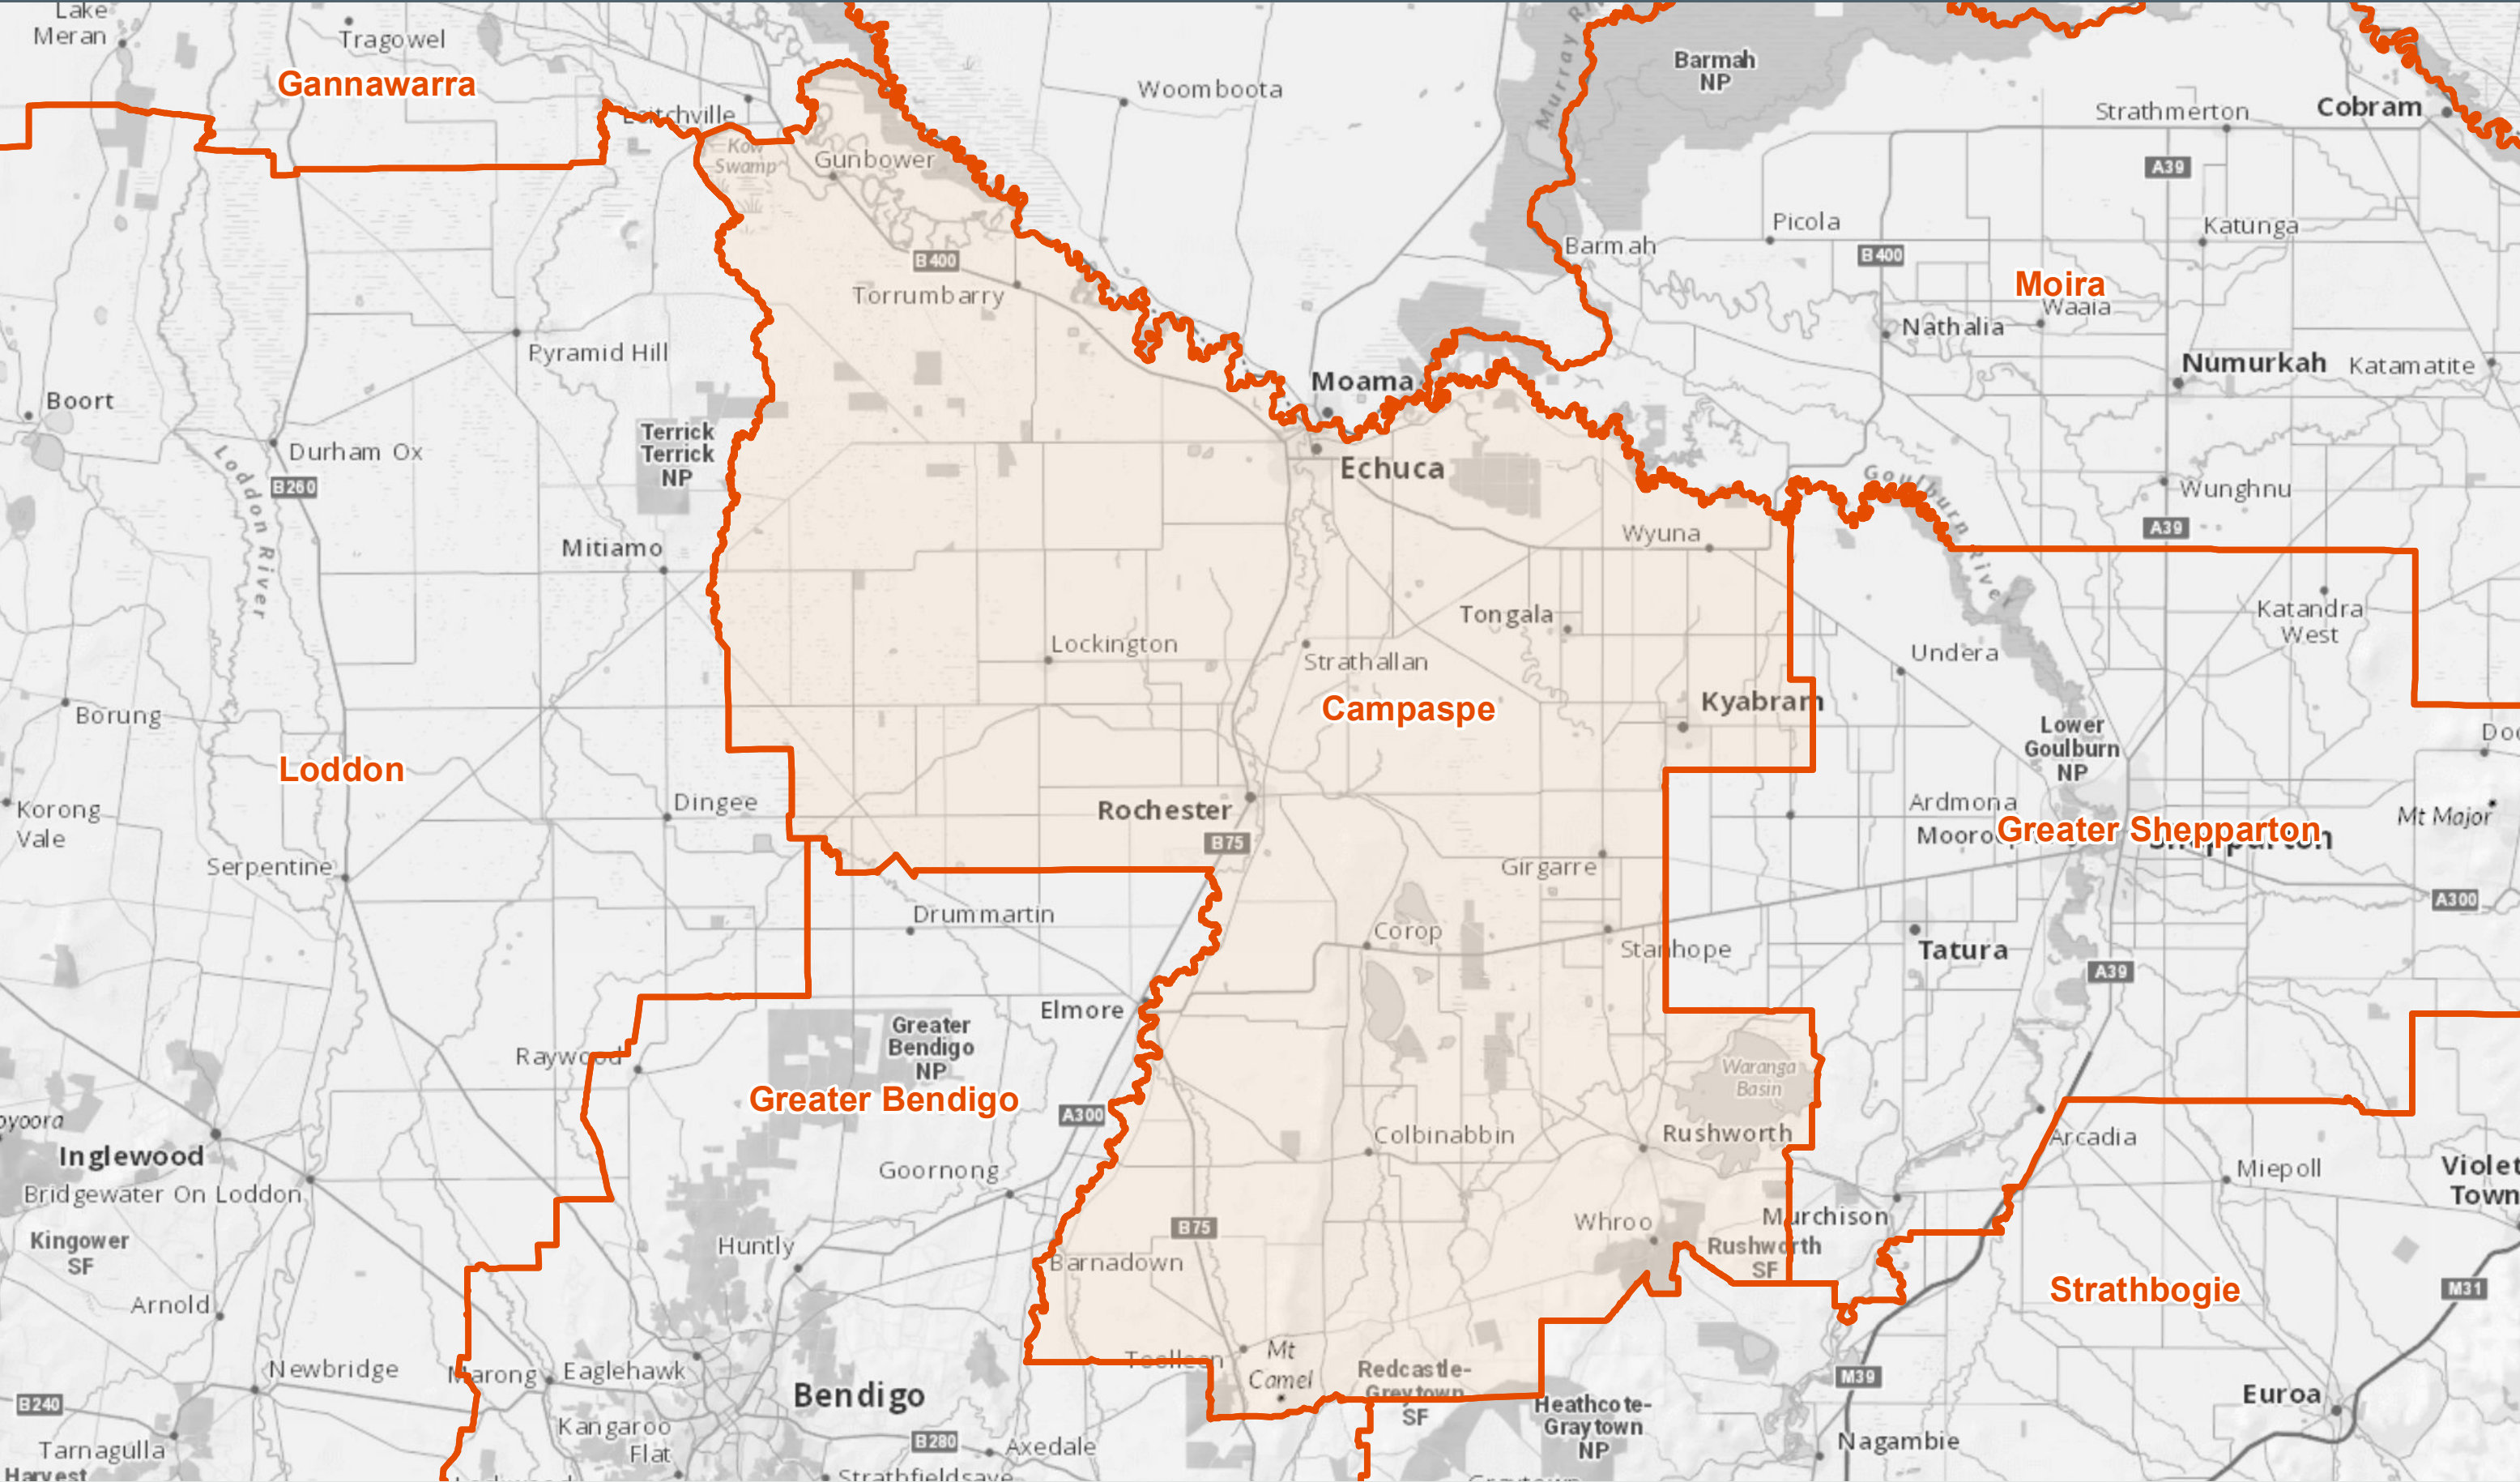

# Fire Danger Period Areas: Campaspe

**Notes:**  
Some municipalities (shire or council) are split into smaller areas for Fire Danger Period Declarations.  
Some municipalities overlap with the former Metropolitan Fire District (MFD) as at 30 June 2020. Fire Danger Period Restrictions do not apply in the former MFD. This map will display both these situations if applicable in this area.

Job ID: FDP 2024/2025  
Date Prepared: 20/10/2024

**Legend**  
 Fire Danger Period Areas

**Disclaimer:**  
This map is a snapshot generated from Victorian Government data as well as data from various other sources. This does not guarantee that the publication is without flaw of any kind or is wholly appropriate for your particular purposes and therefore disclaims all liability for error, loss or damage which may arise from reliance upon it. All persons accessing this information should make appropriate enquiries to assess the currency of the data.