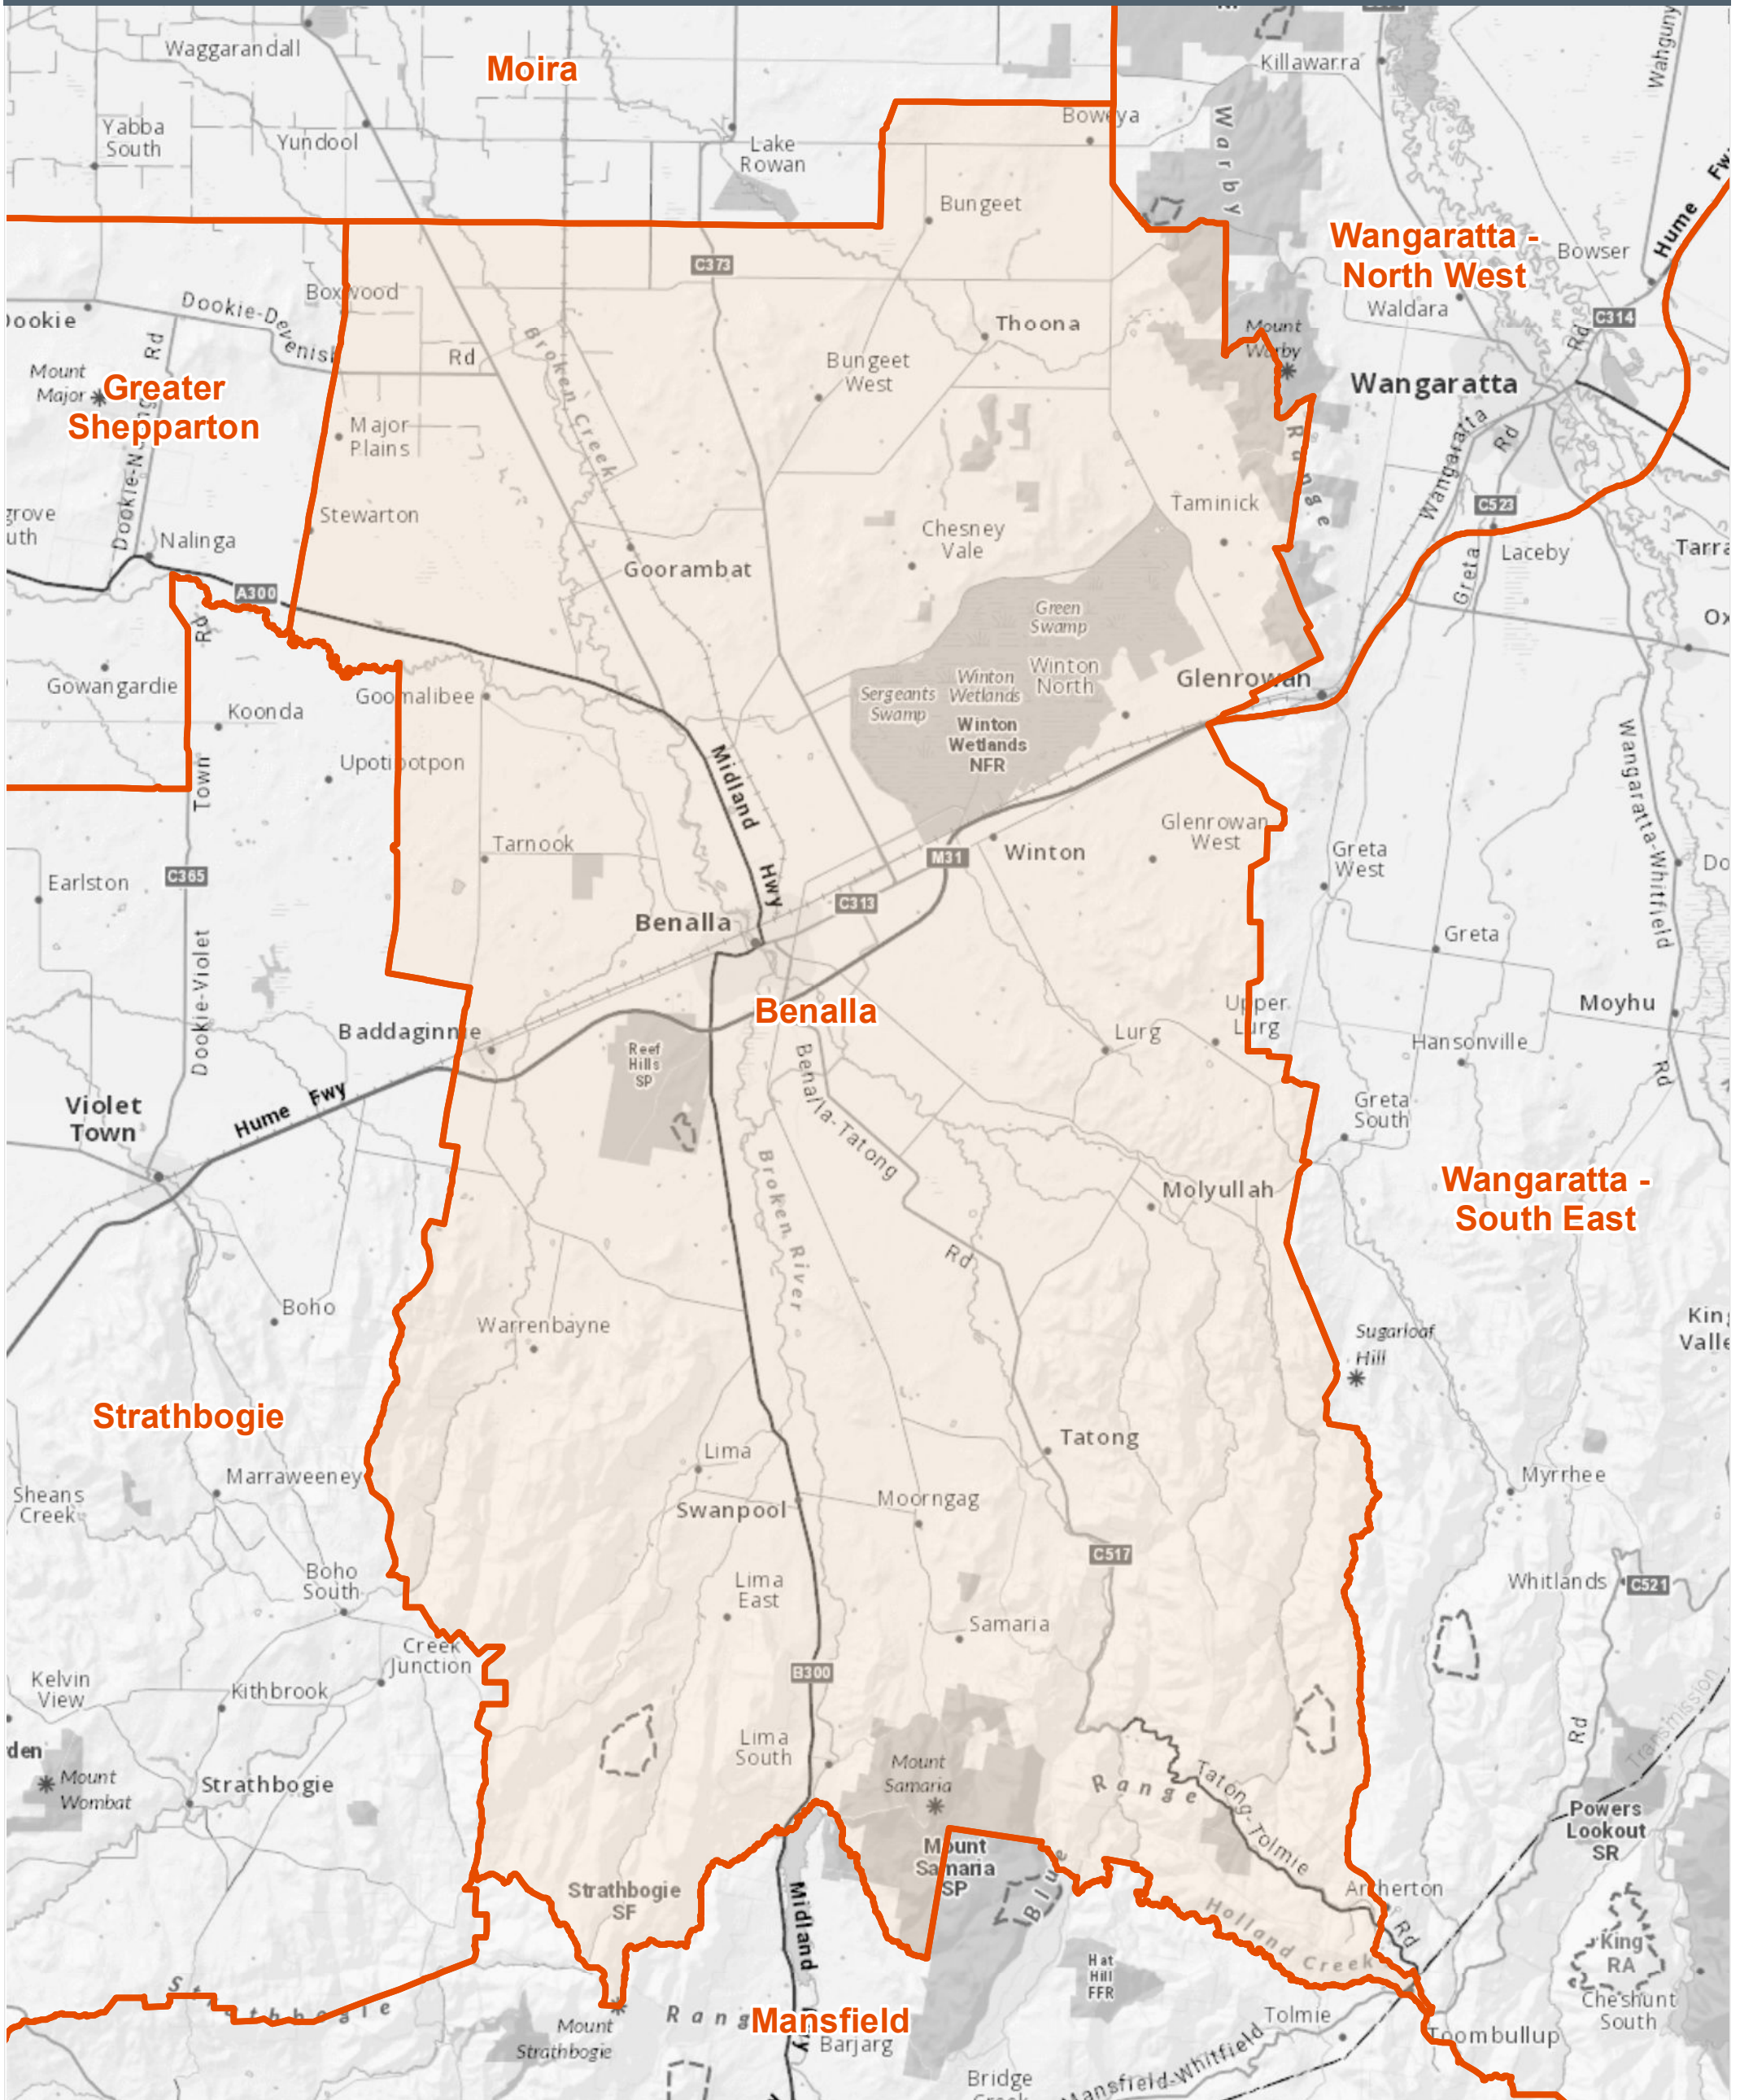

Fire Danger Period Areas: Benalla

Disclaimer:
This map is a snapshot generated from Victorian Government data as well as data from various other sources. This does not guarantee that the publication is without flaw of any kind or is wholly appropriate for your particular purposes and therefore disclaims all liability for error, loss or damage which may arise from reliance upon it. All persons accessing this information should make appropriate enquiries to assess the currency of the data.

Notes:
Some municipalities (shire or council) are split into smaller areas for Fire Danger Period Declarations.
Some municipalities overlap with the former Metropolitan Fire District (MFD) as at 30 June 2020. Fire Danger Period Restrictions do not apply in the former MFD.
This map will display both these situations if applicable in this area.

Legend
 Fire Danger Period Areas

Job ID: FDP 2024/2025
Date Prepared: 20/10/2024