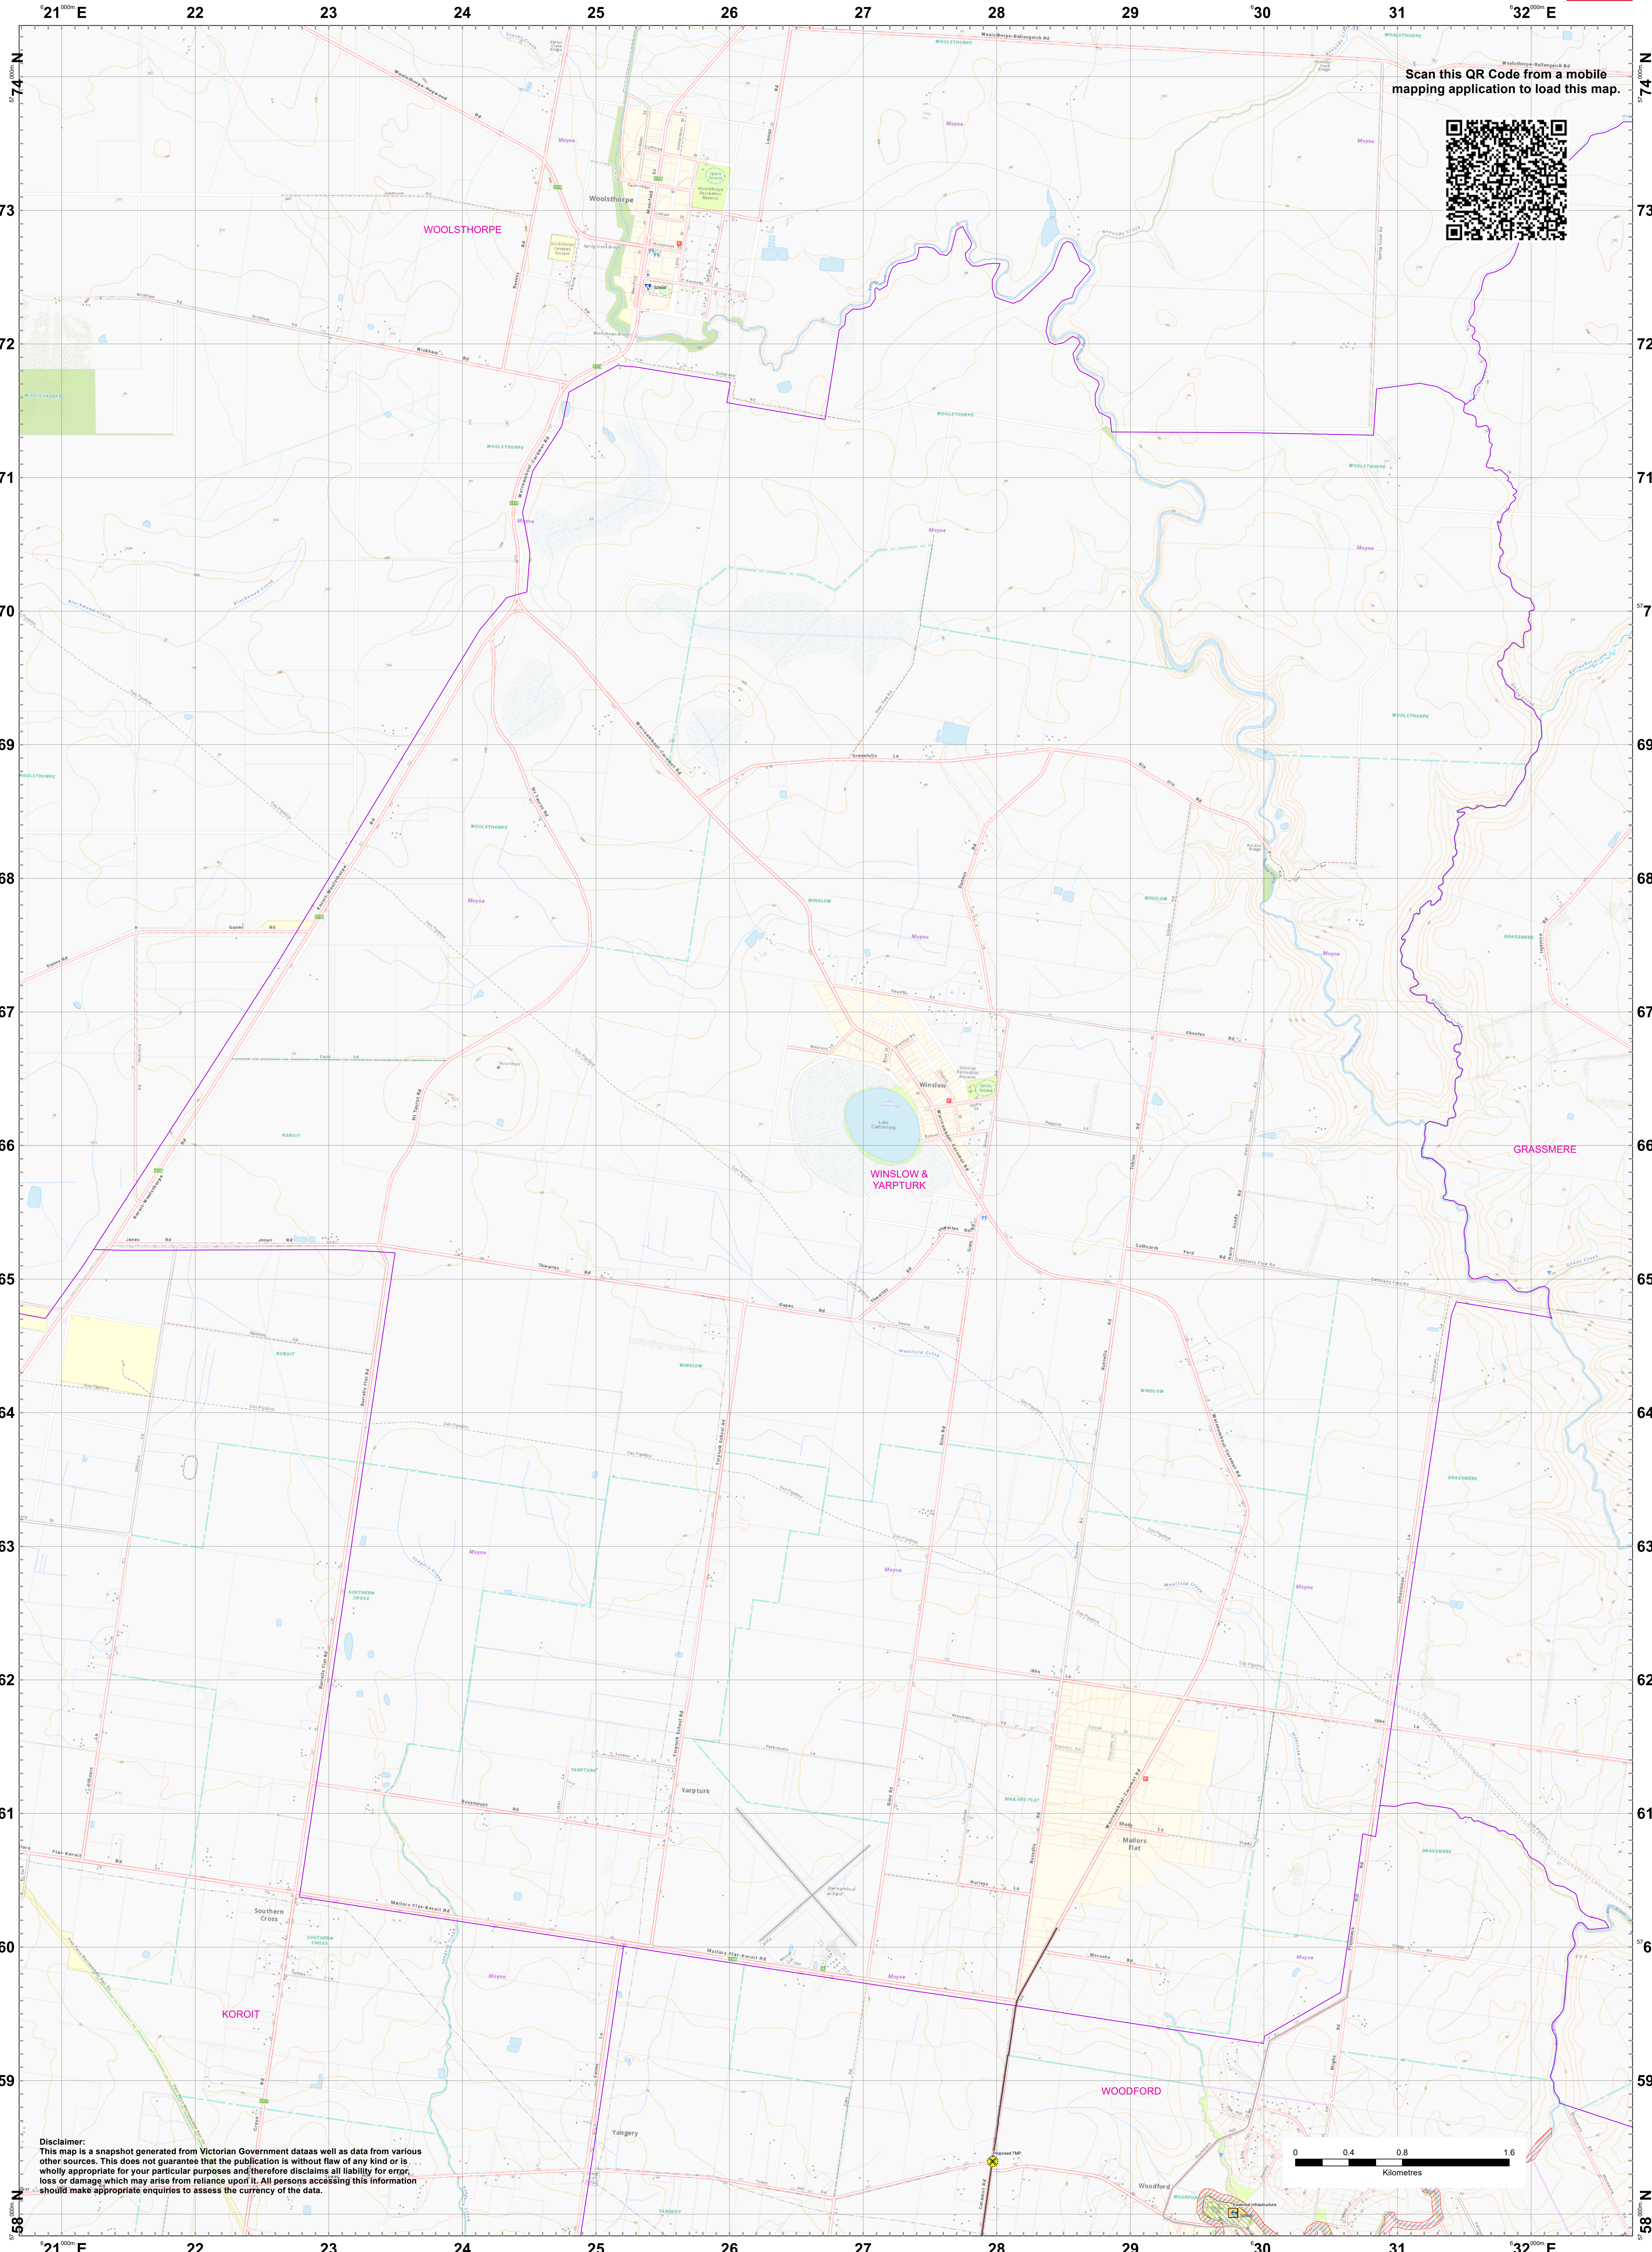

LRD Map: WINSLOW & YARPTURK Brigade in District 05

Scan this QR Code from a mobile mapping application to load this map.