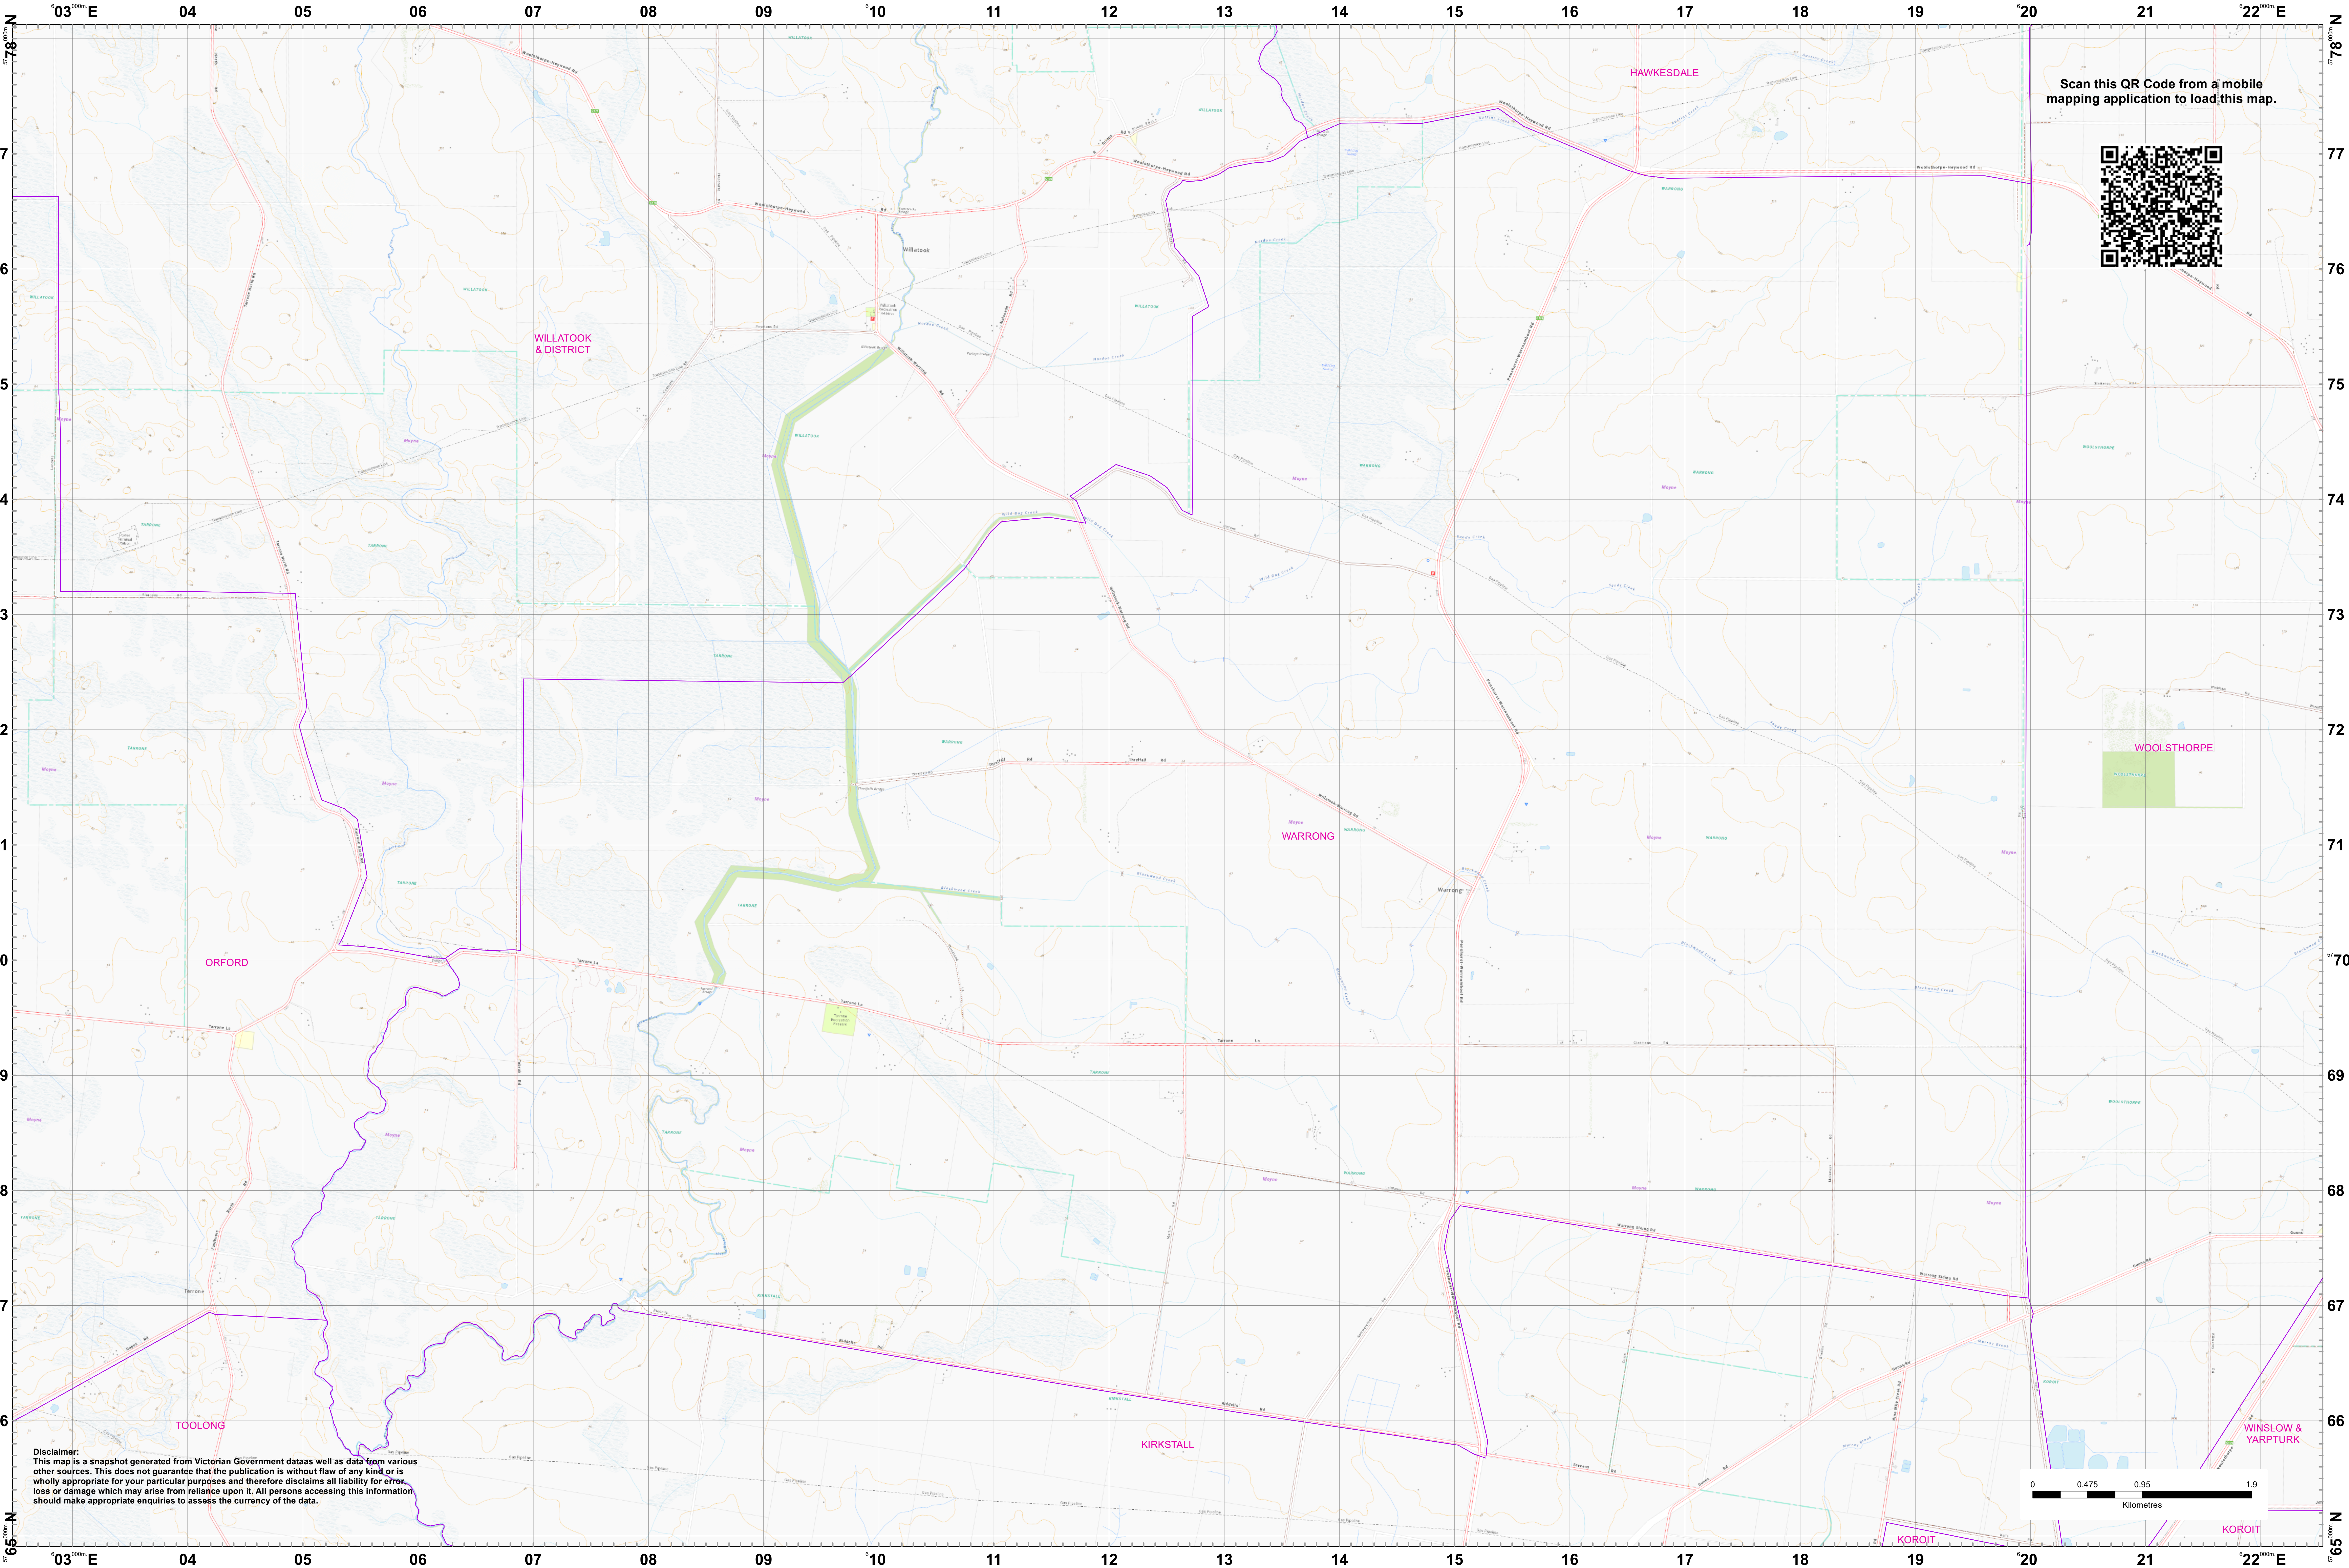

LRD Map: WARRONG Brigade in District 05

Scan this QR Code from a mobile mapping application to load this map.