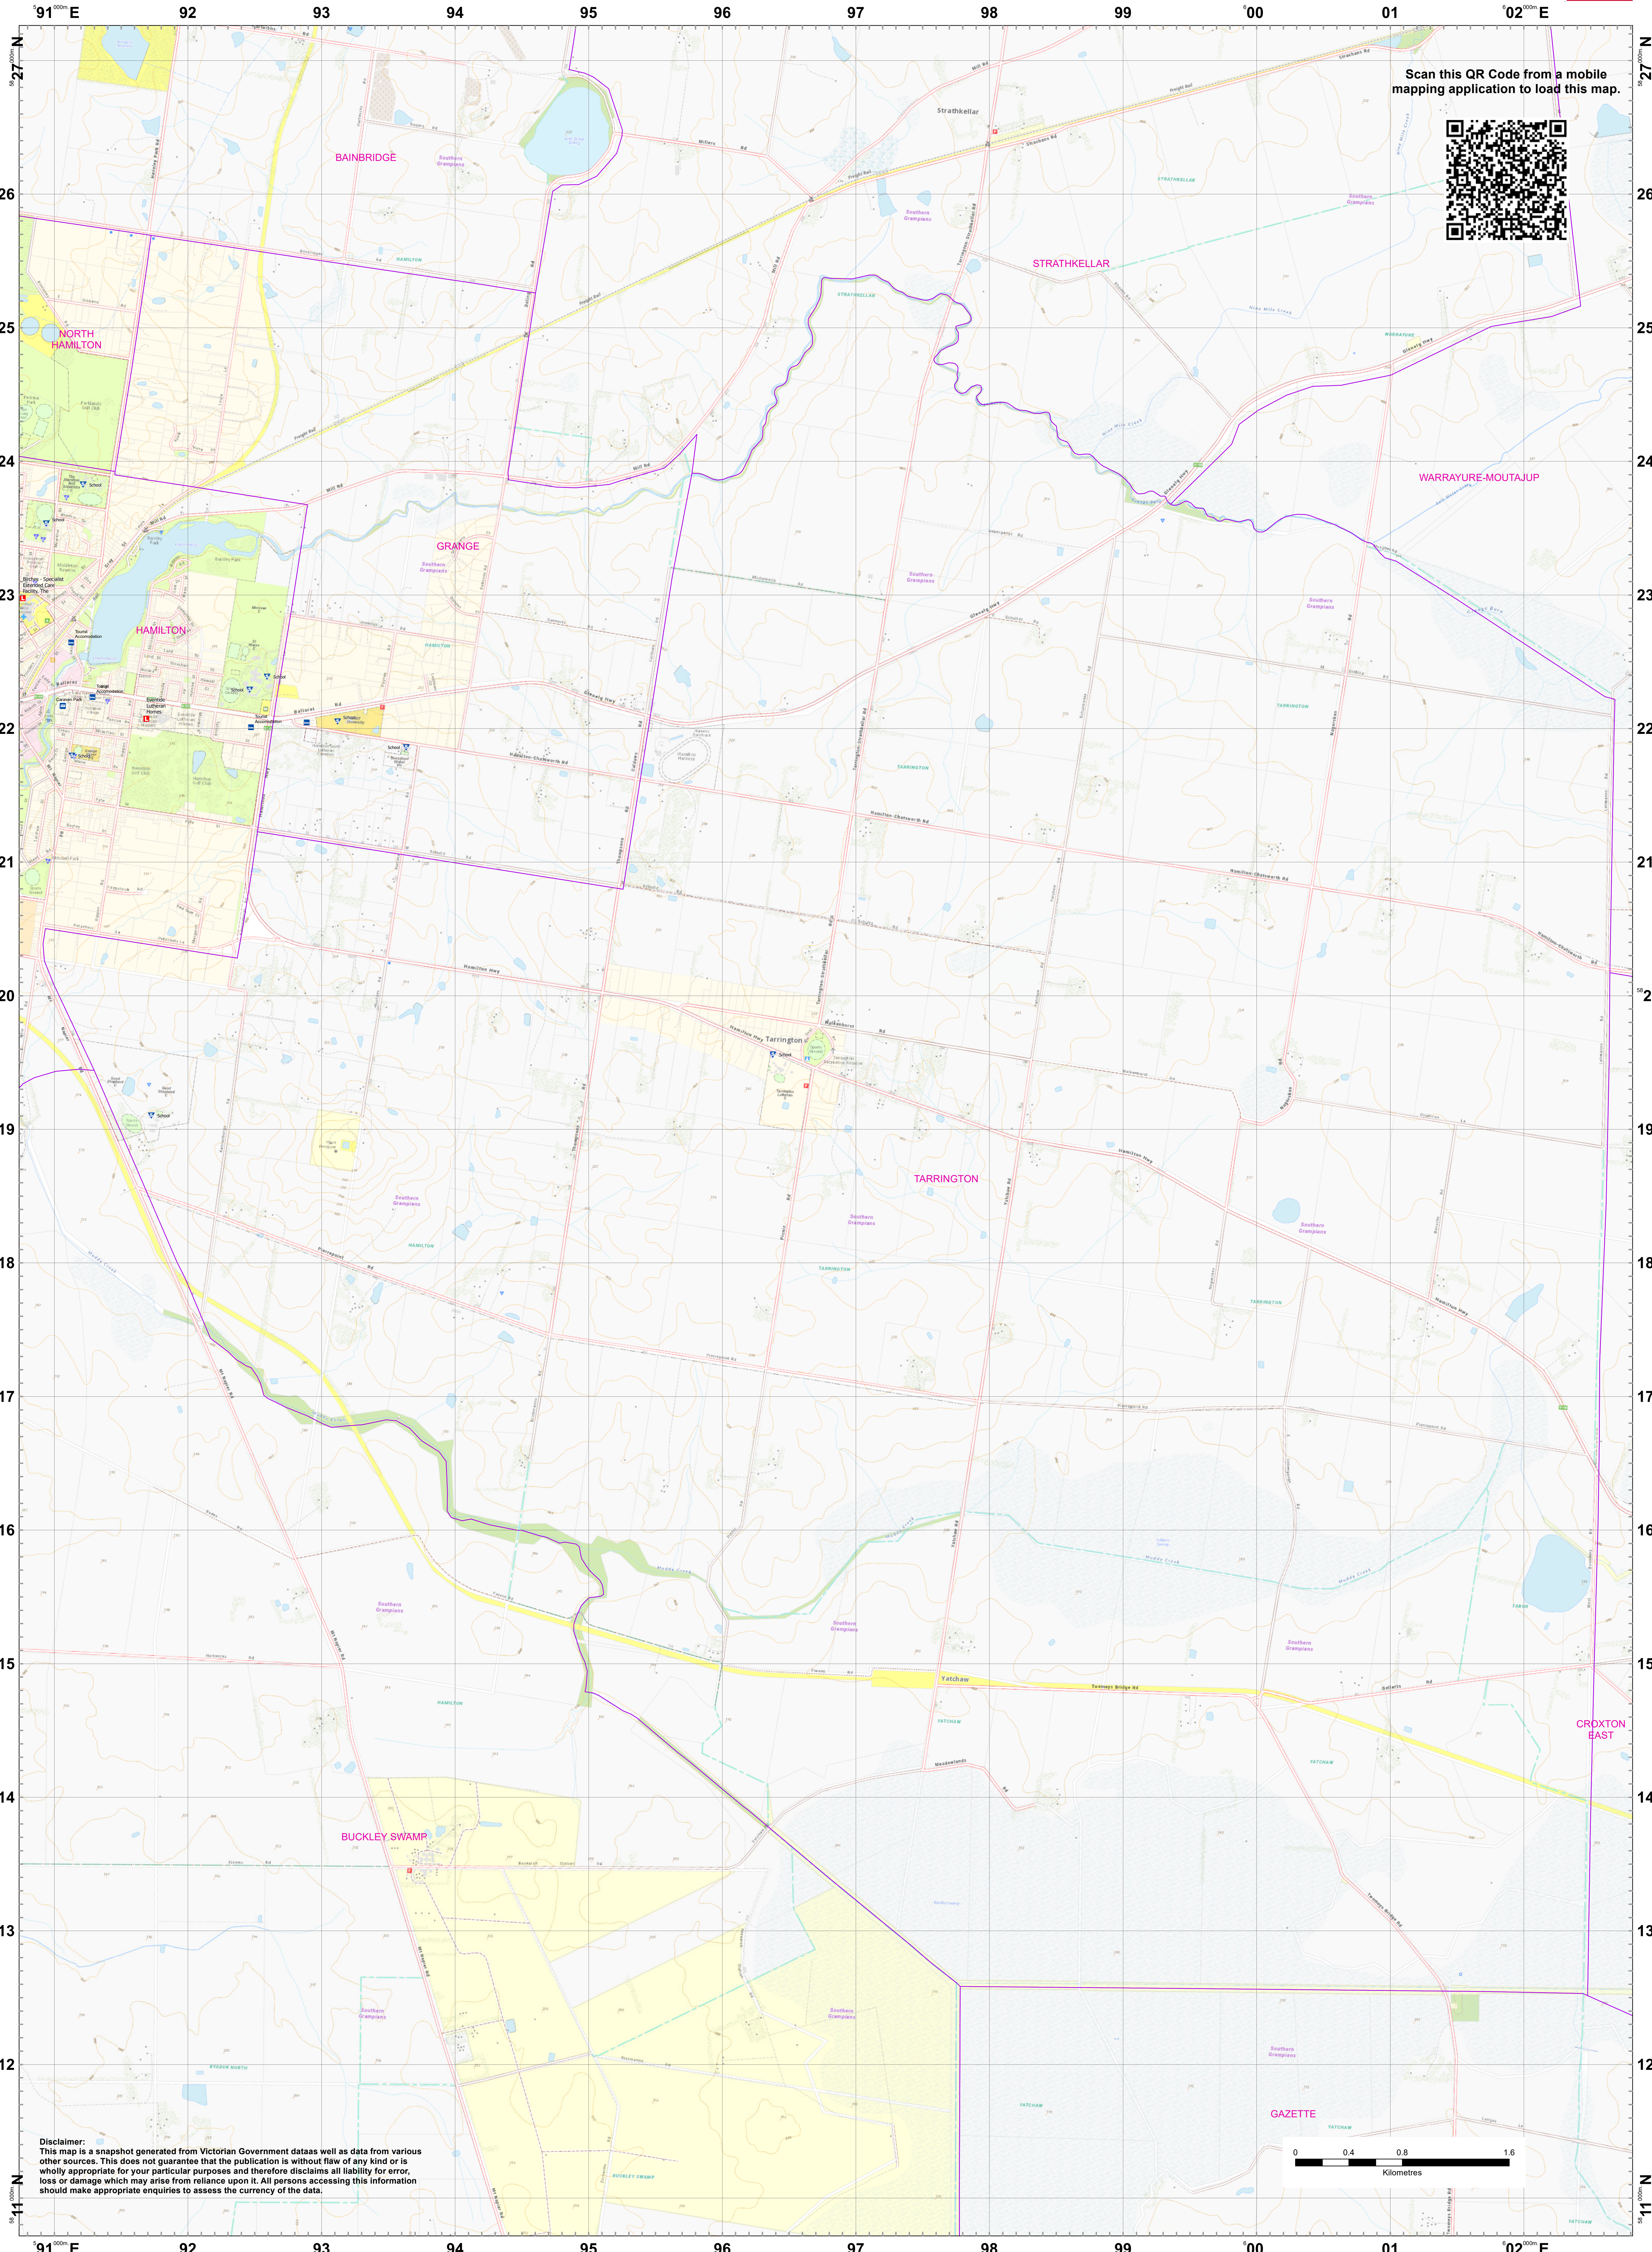

LRD Map: TARRINGTON Brigade in District 05