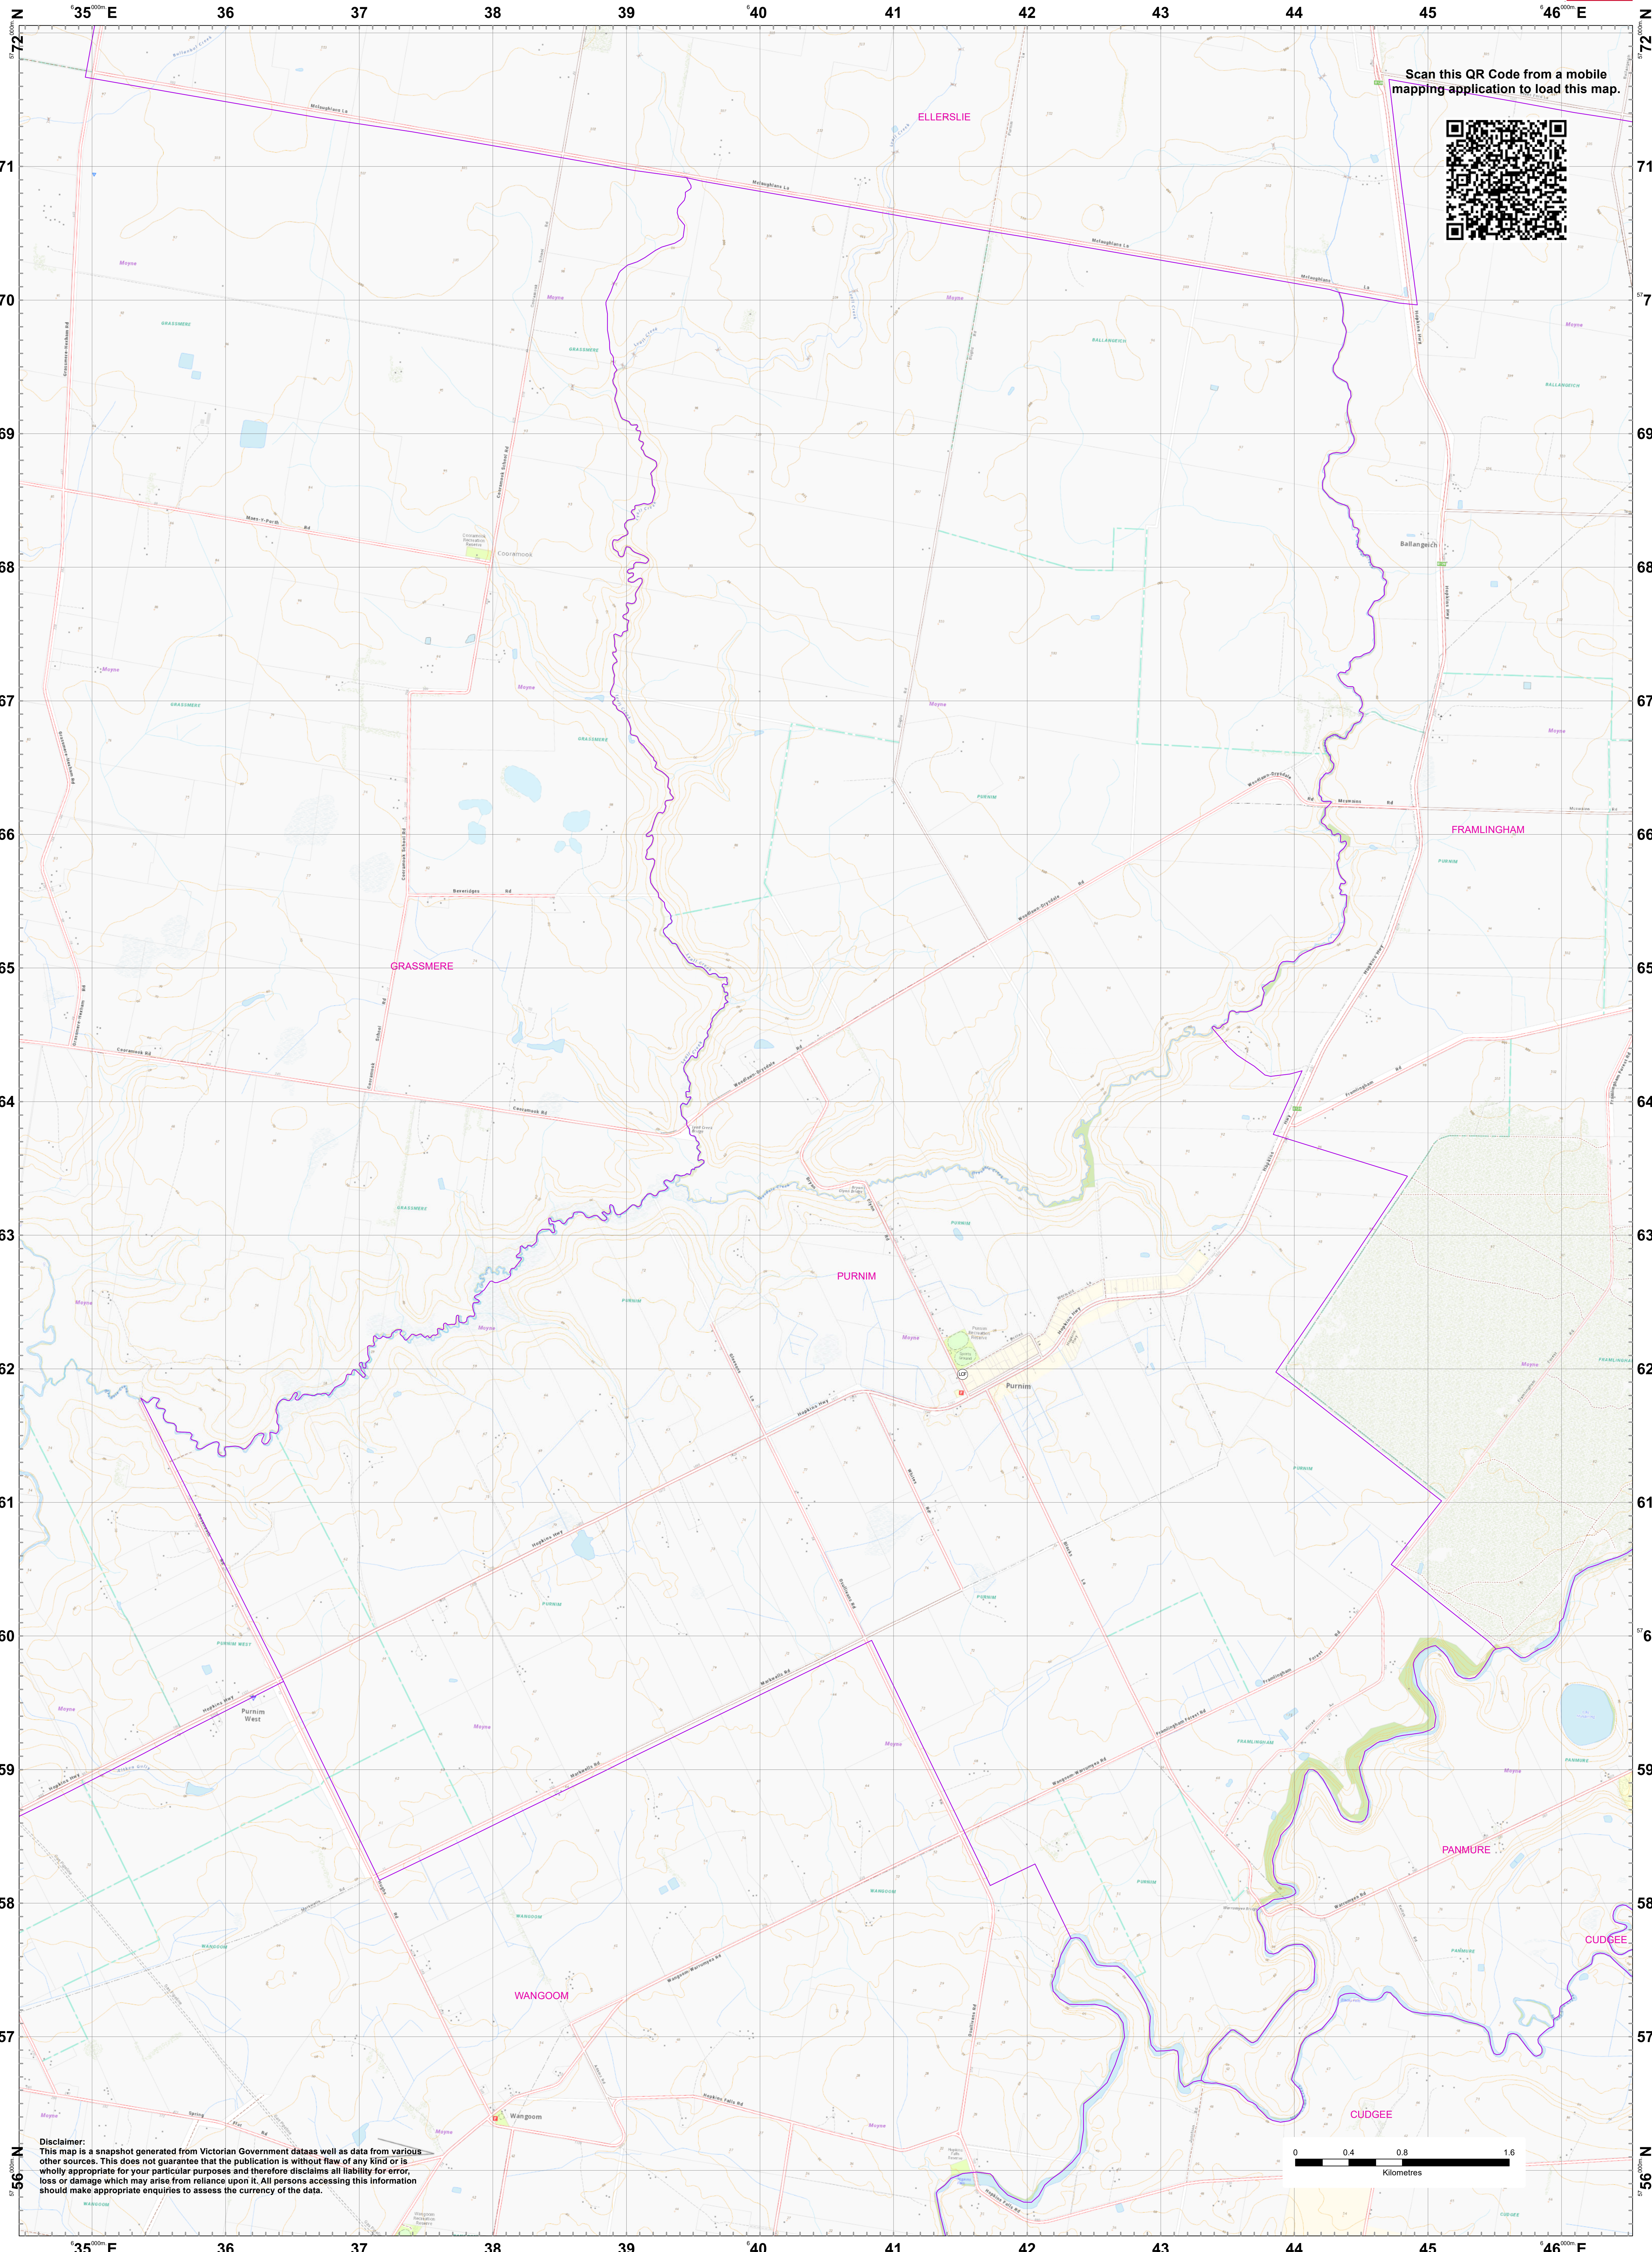

LRD Map: PURNIM Brigade in District 05

Scan this QR Code from a mobile mapping application to load this map.