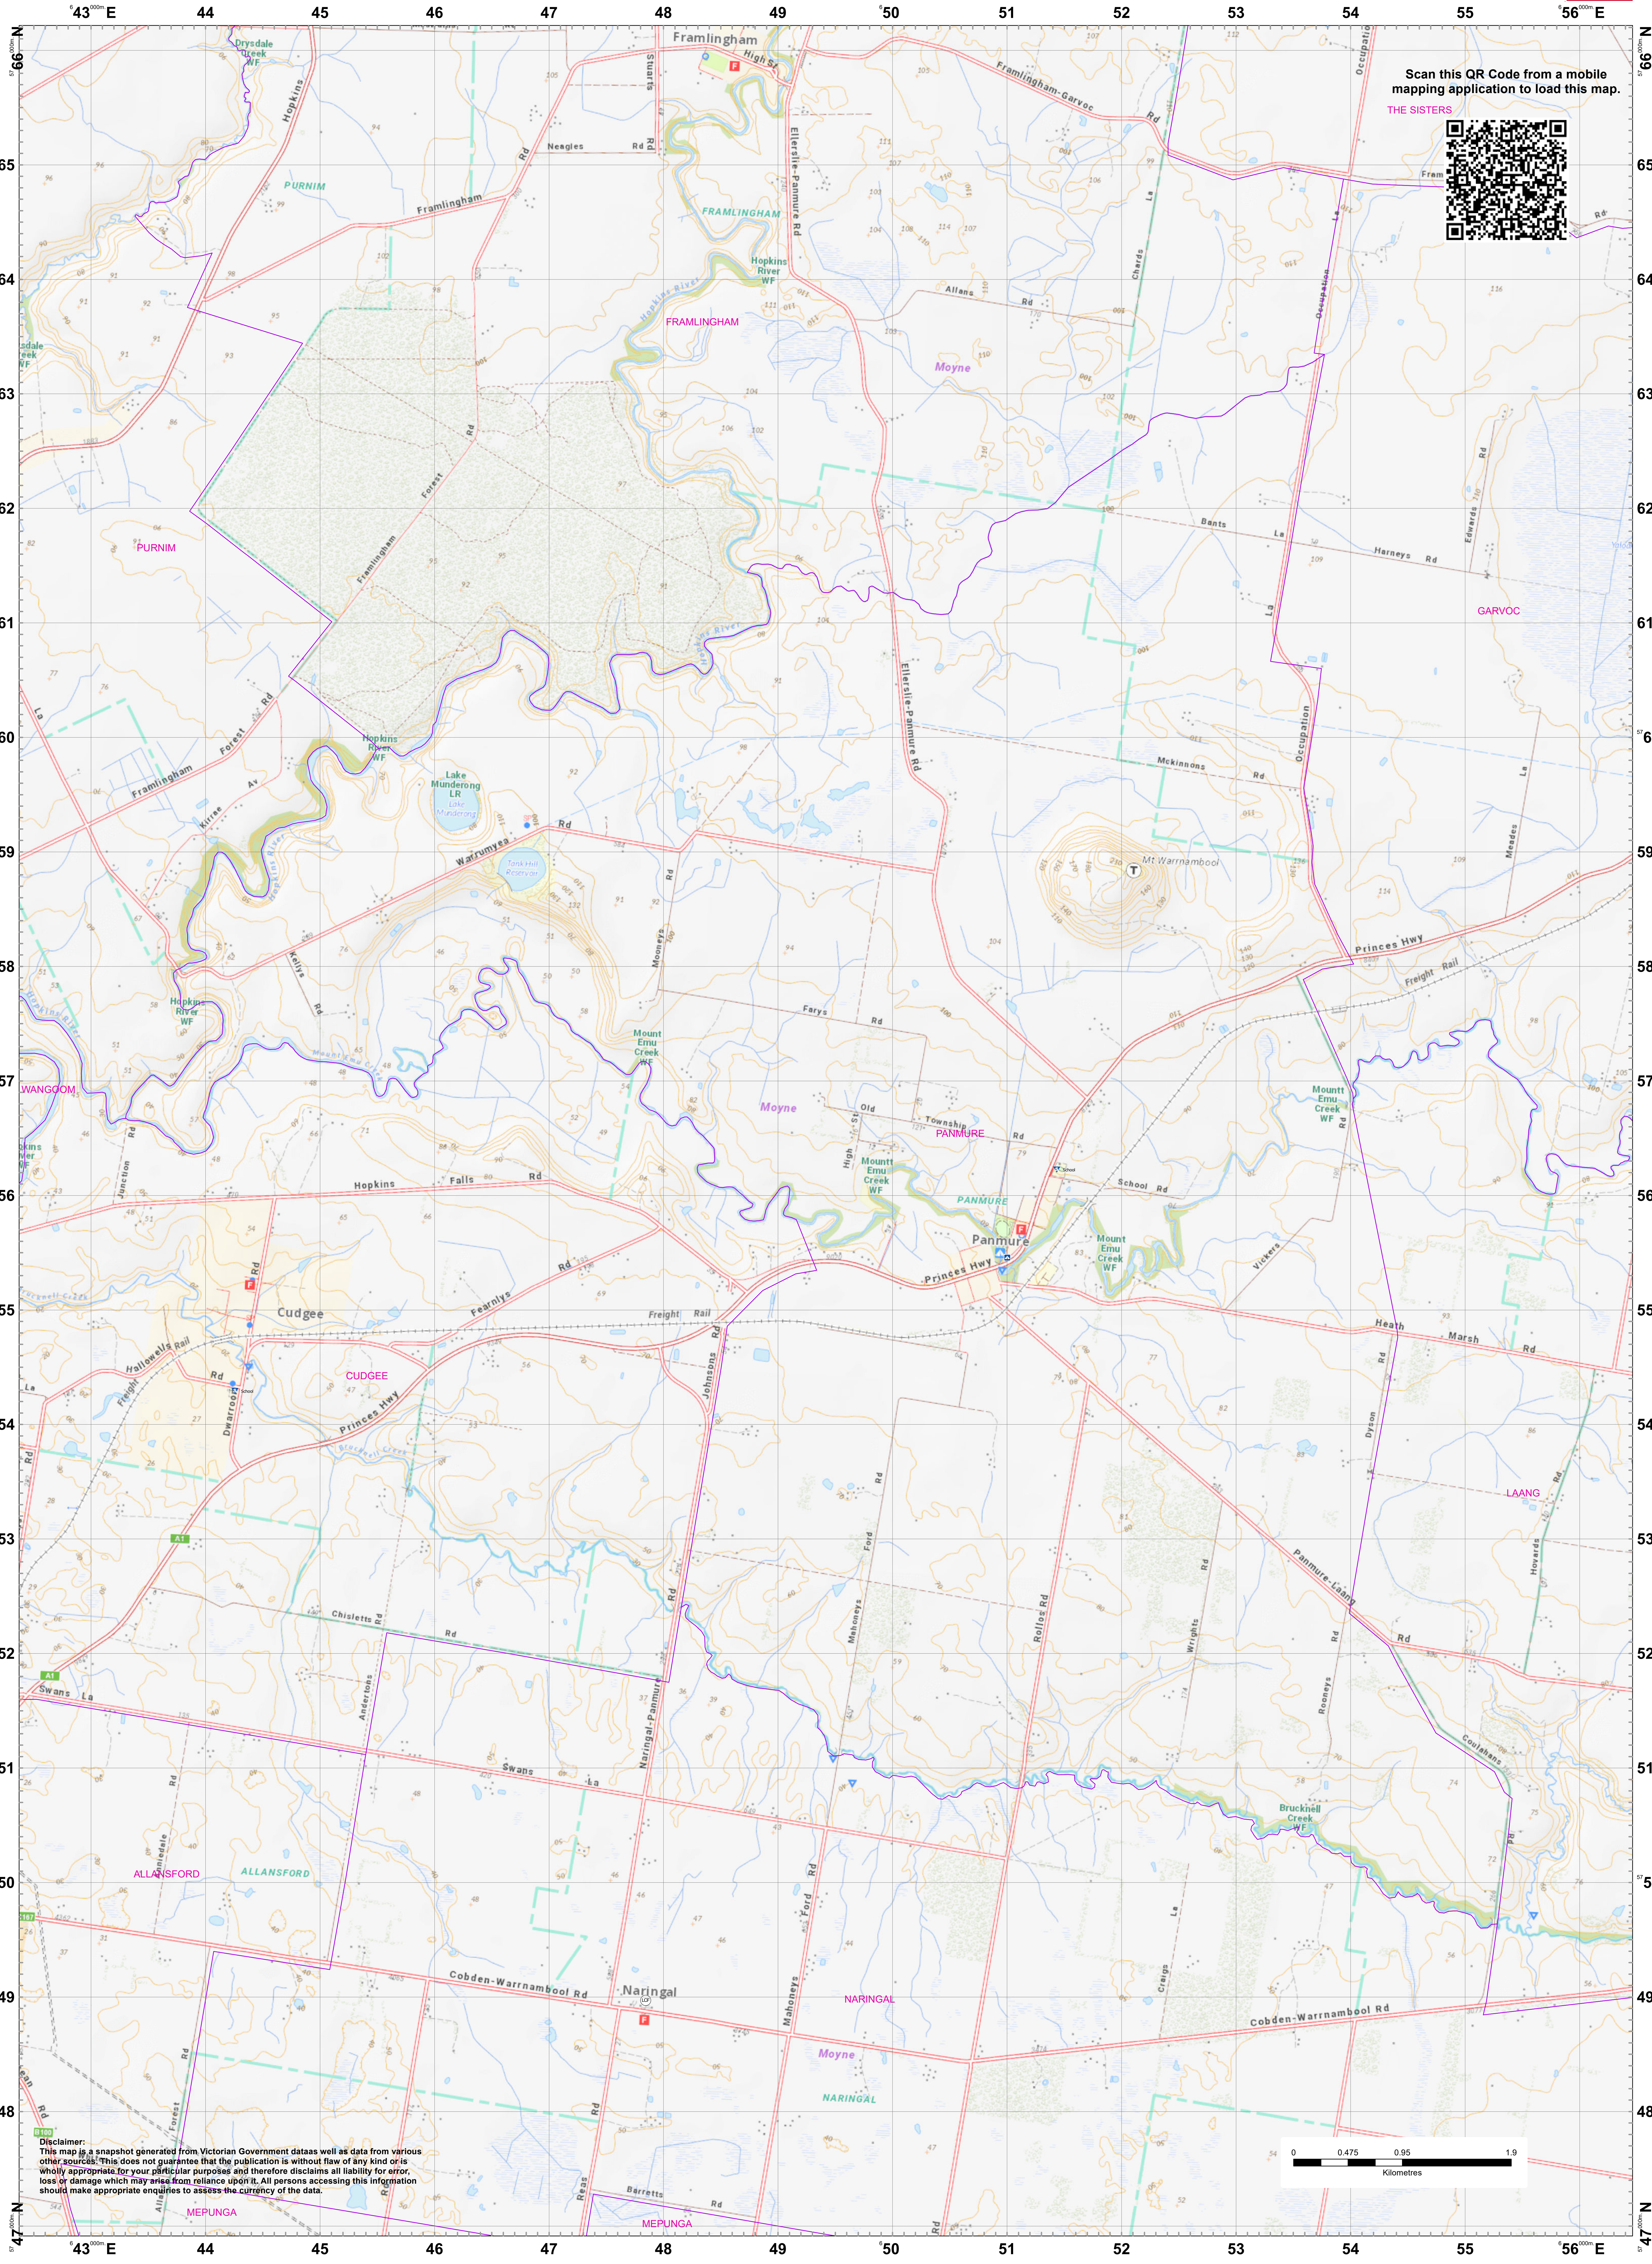

LRD Map: PANMURE Brigade in District 05

Scan this QR Code from a mobile mapping application to load this map.

THE SISTERS

GARVOC

LAANG