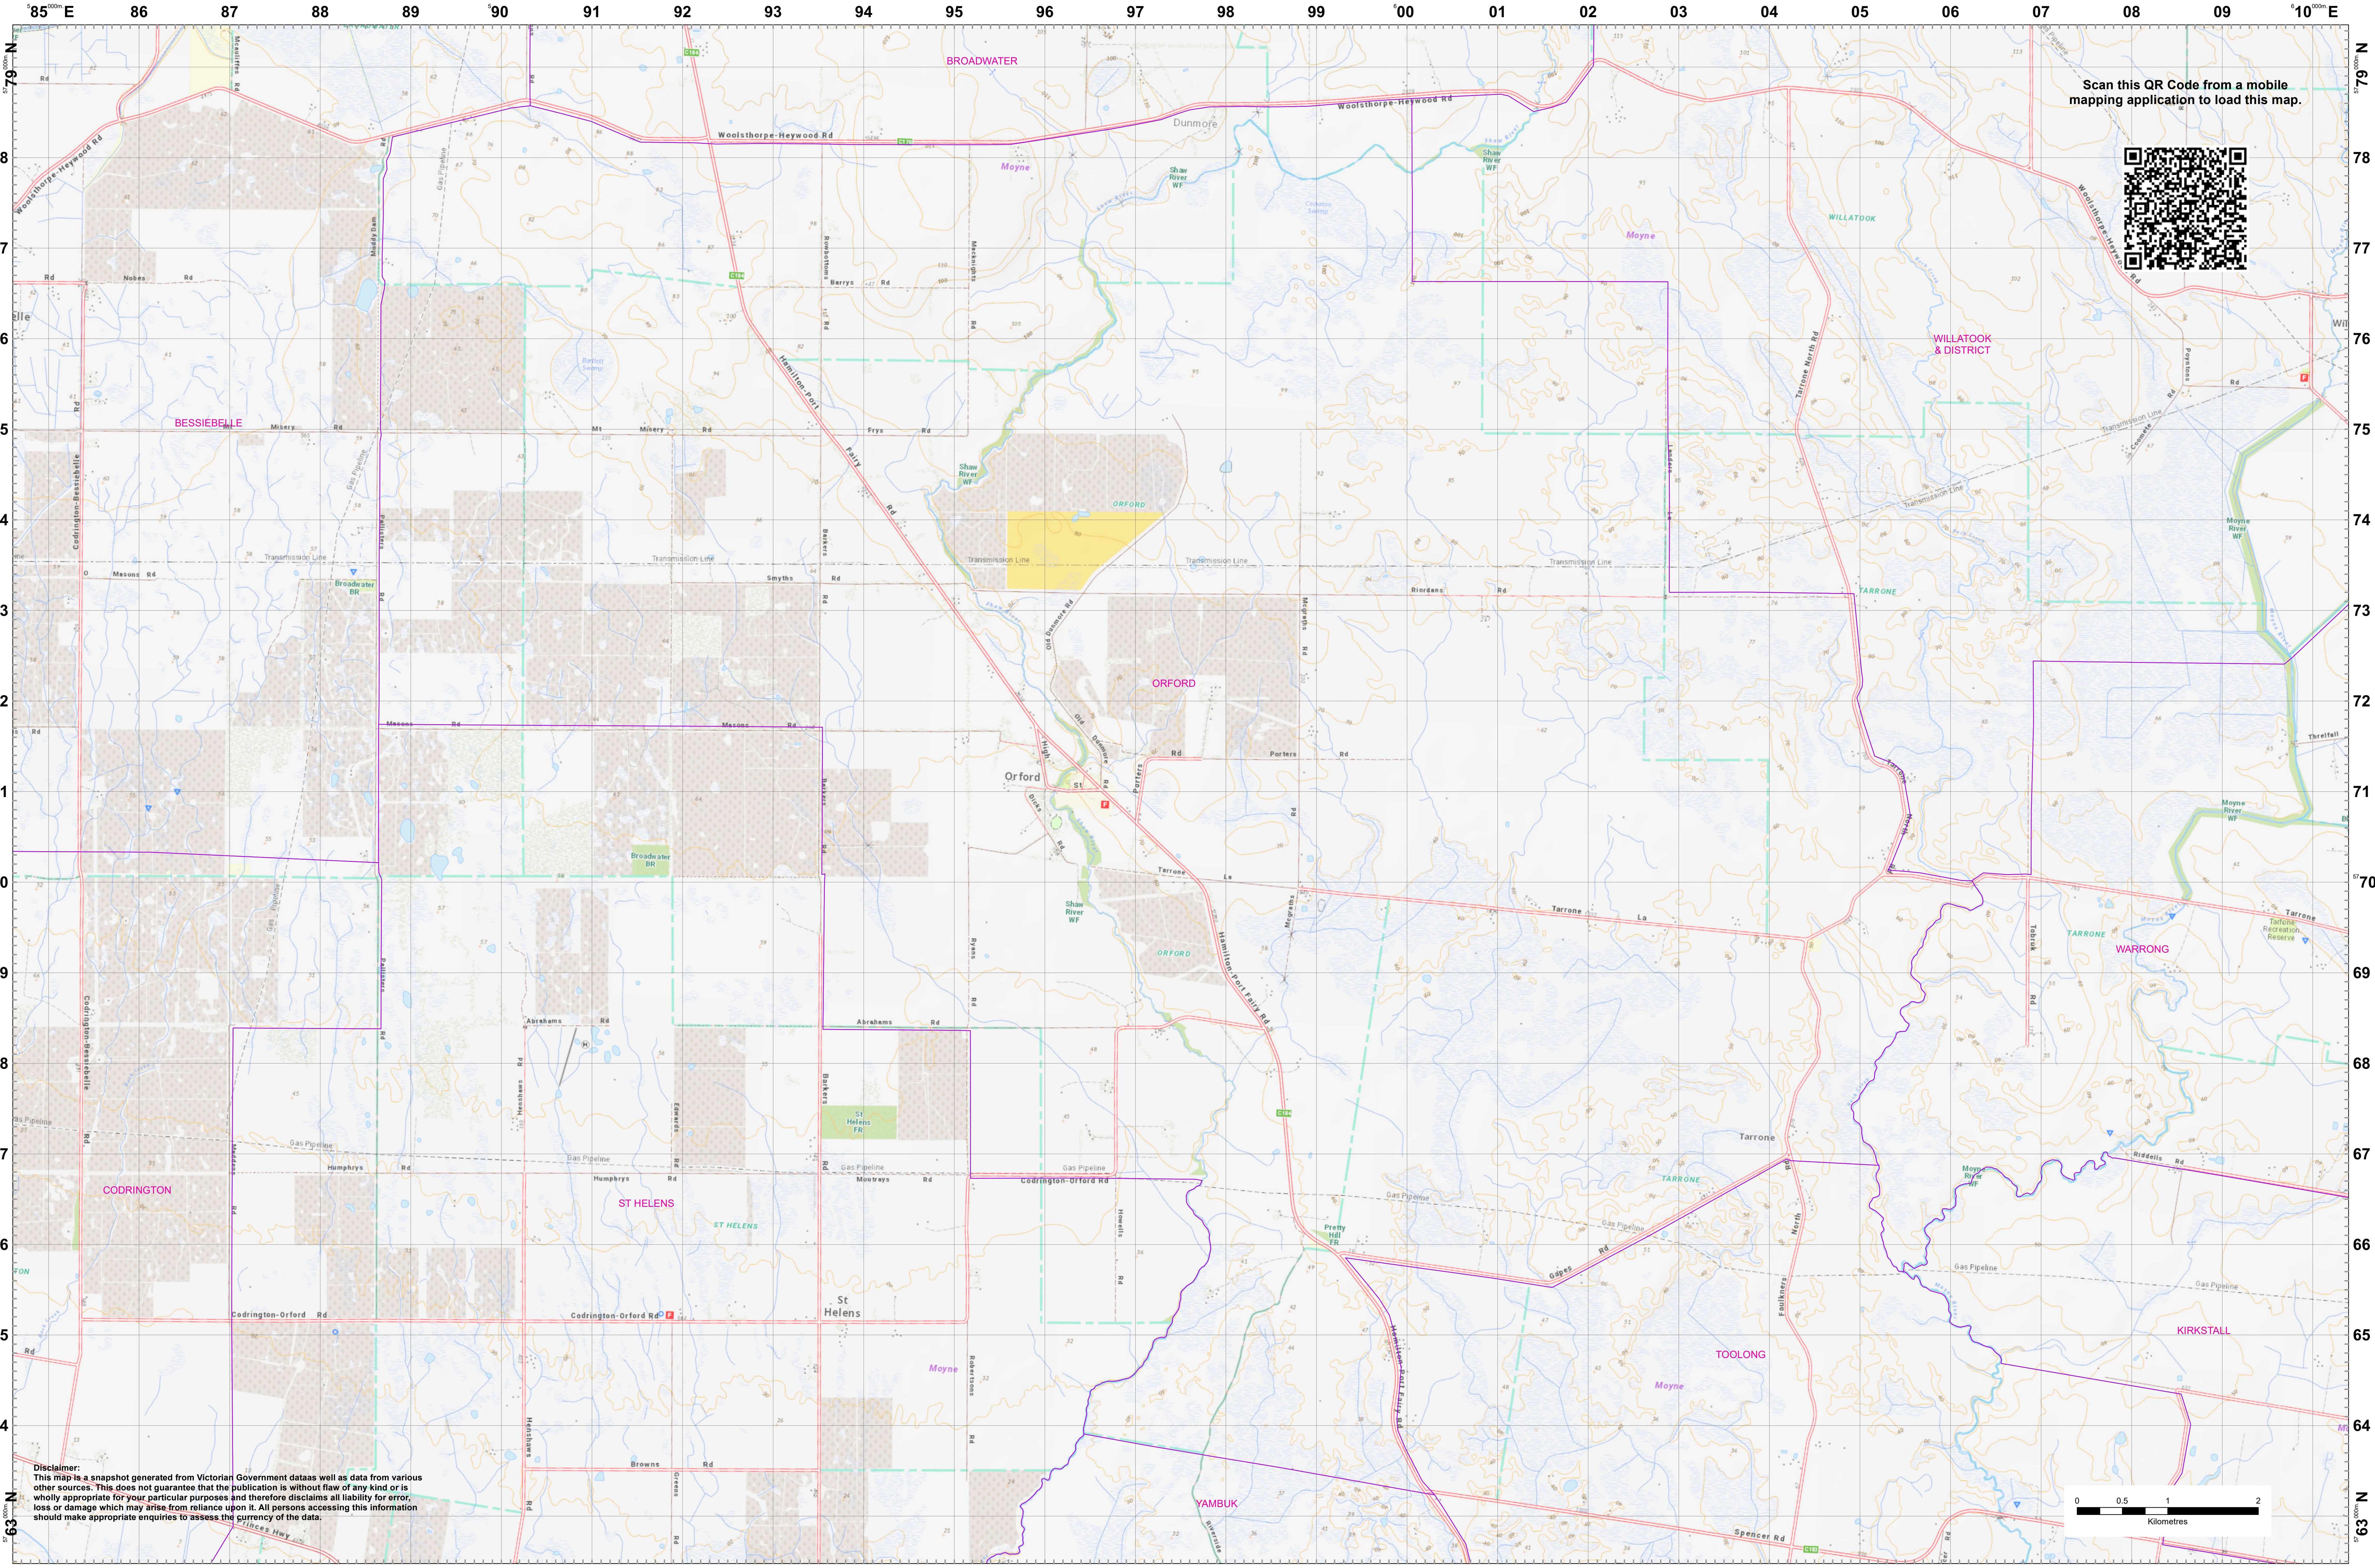

LRD Map: ORFORD Brigade in District 05

Scan this QR Code from a mobile mapping application to load this map.