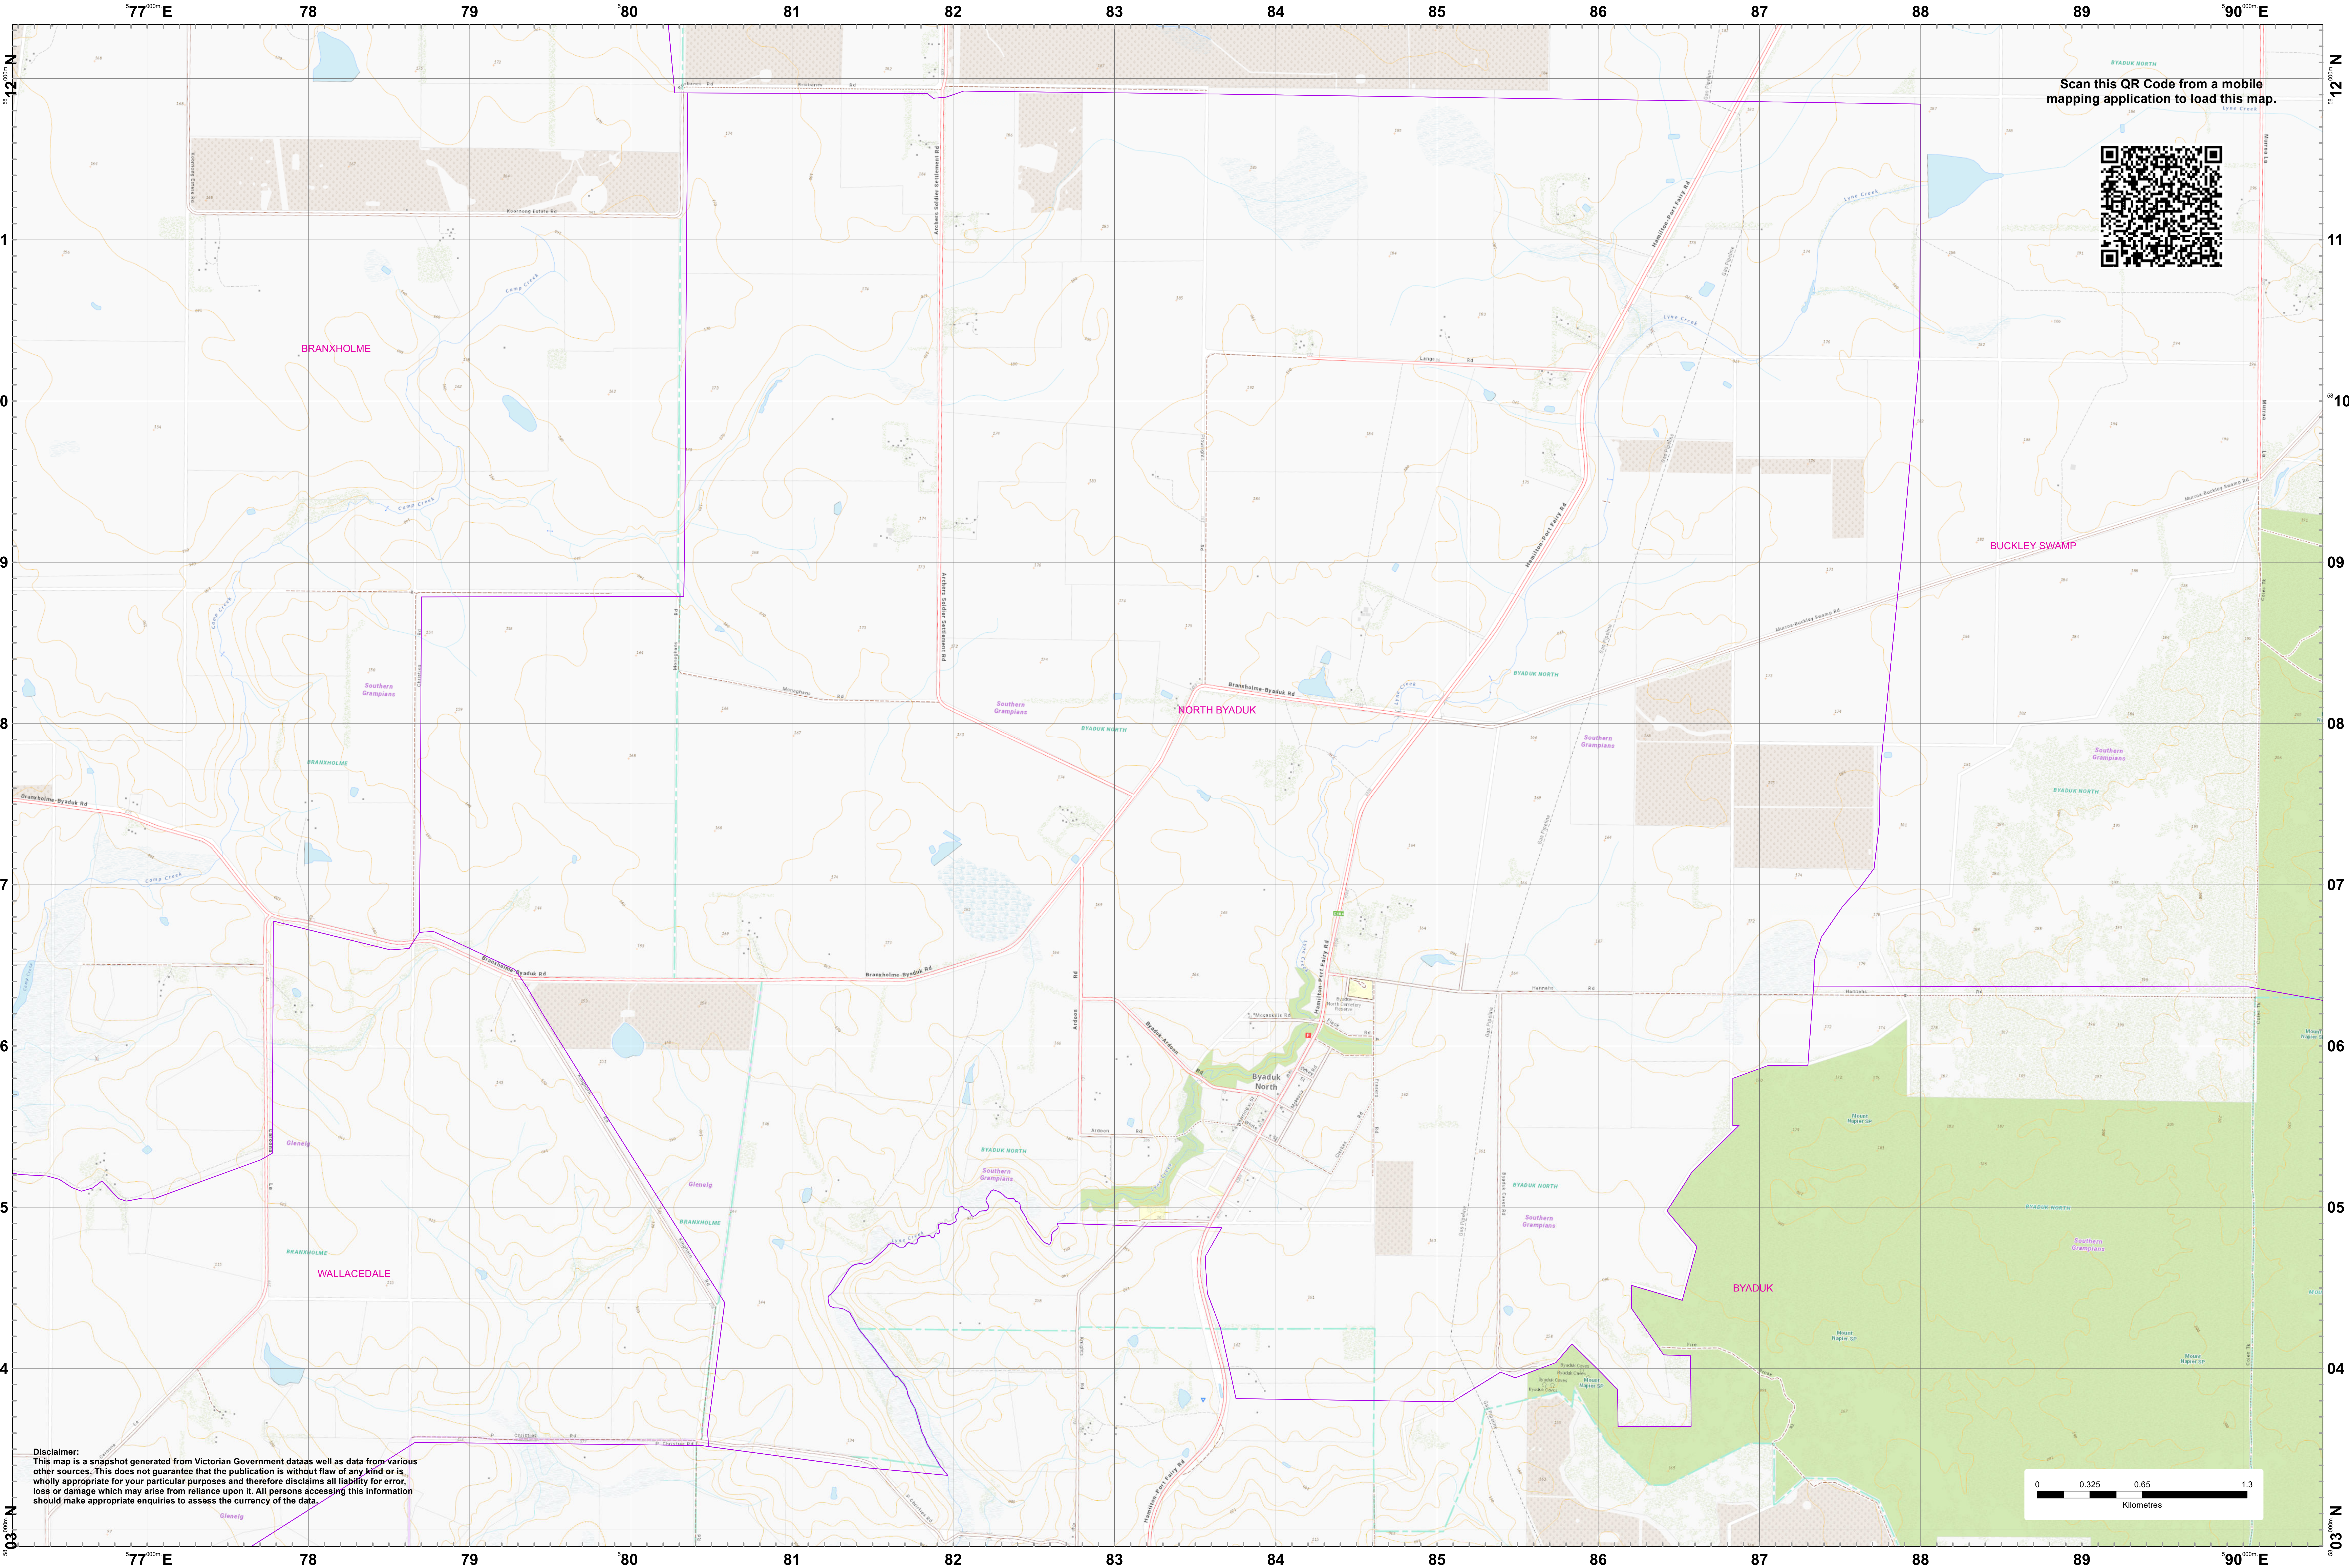

LRD Map: NORTH BYADUK Brigade in District 05

Scan this QR Code from a mobile mapping application to load this map.