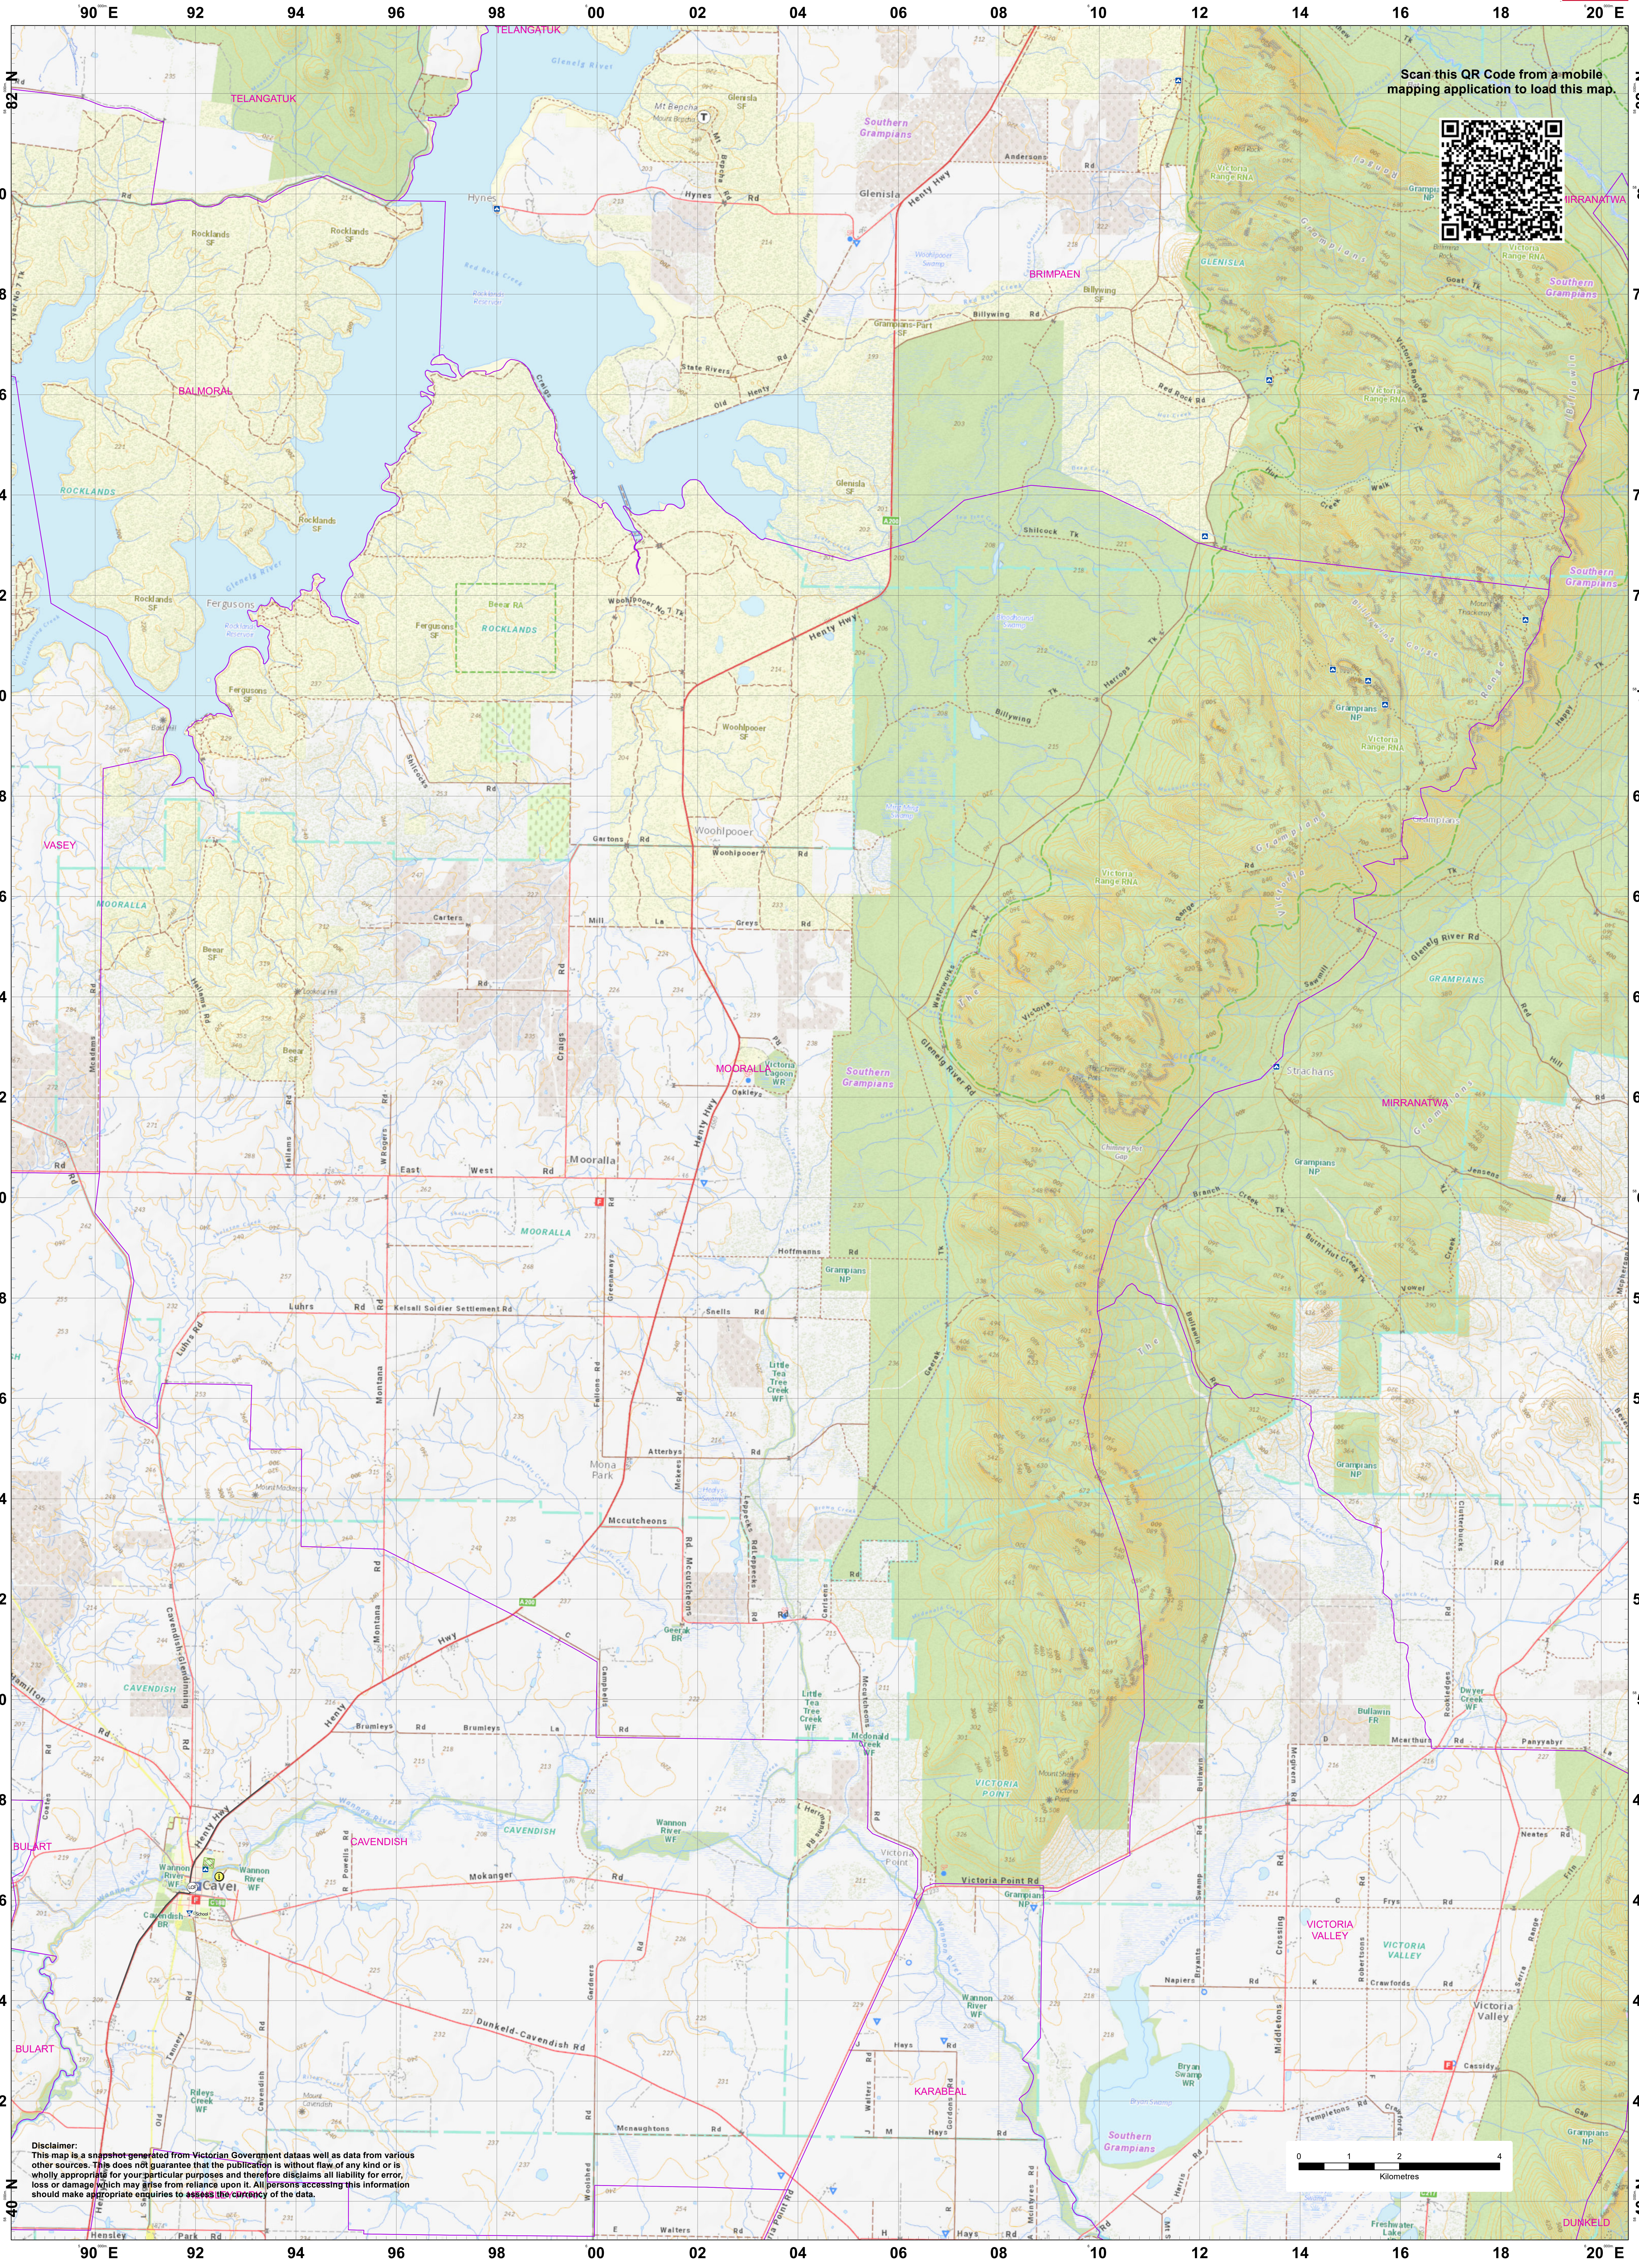

LRD Map: MOORALLA Brigade in District 05

Scan this QR Code from a mobile mapping application to load this map.