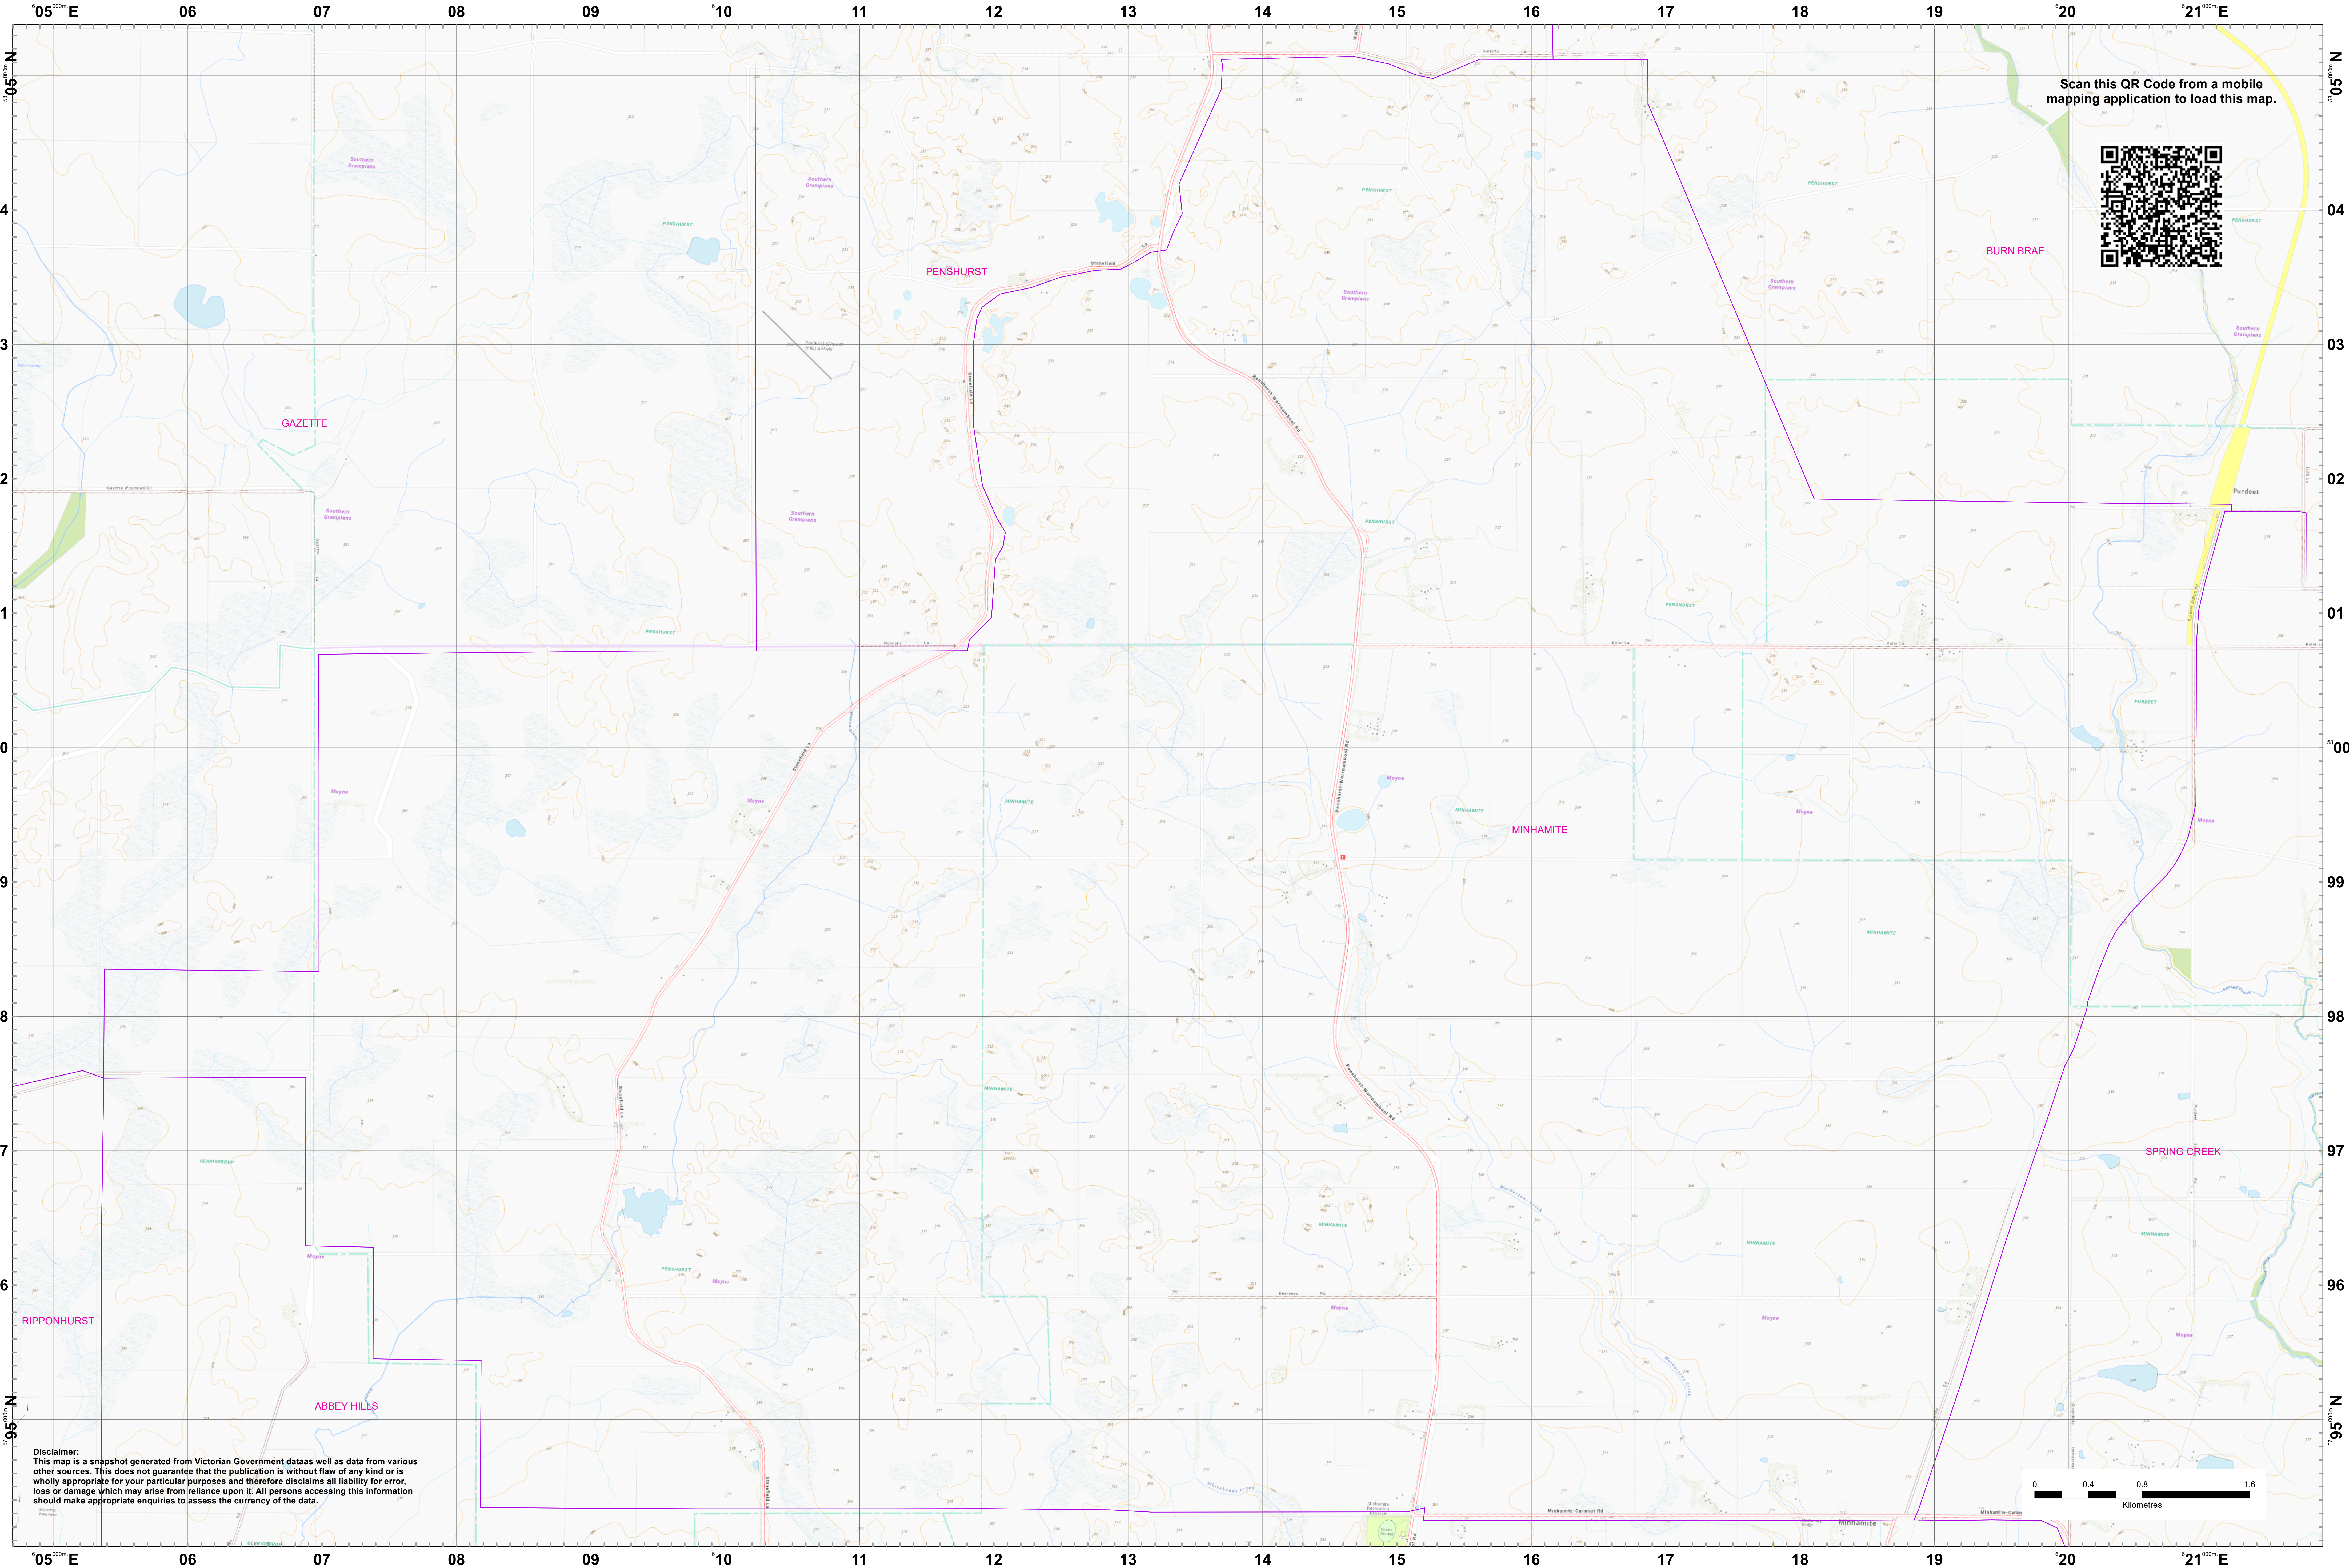

LRD Map: MINHAMITE Brigade in District 05

Scan this QR Code from a mobile mapping application to load this map.