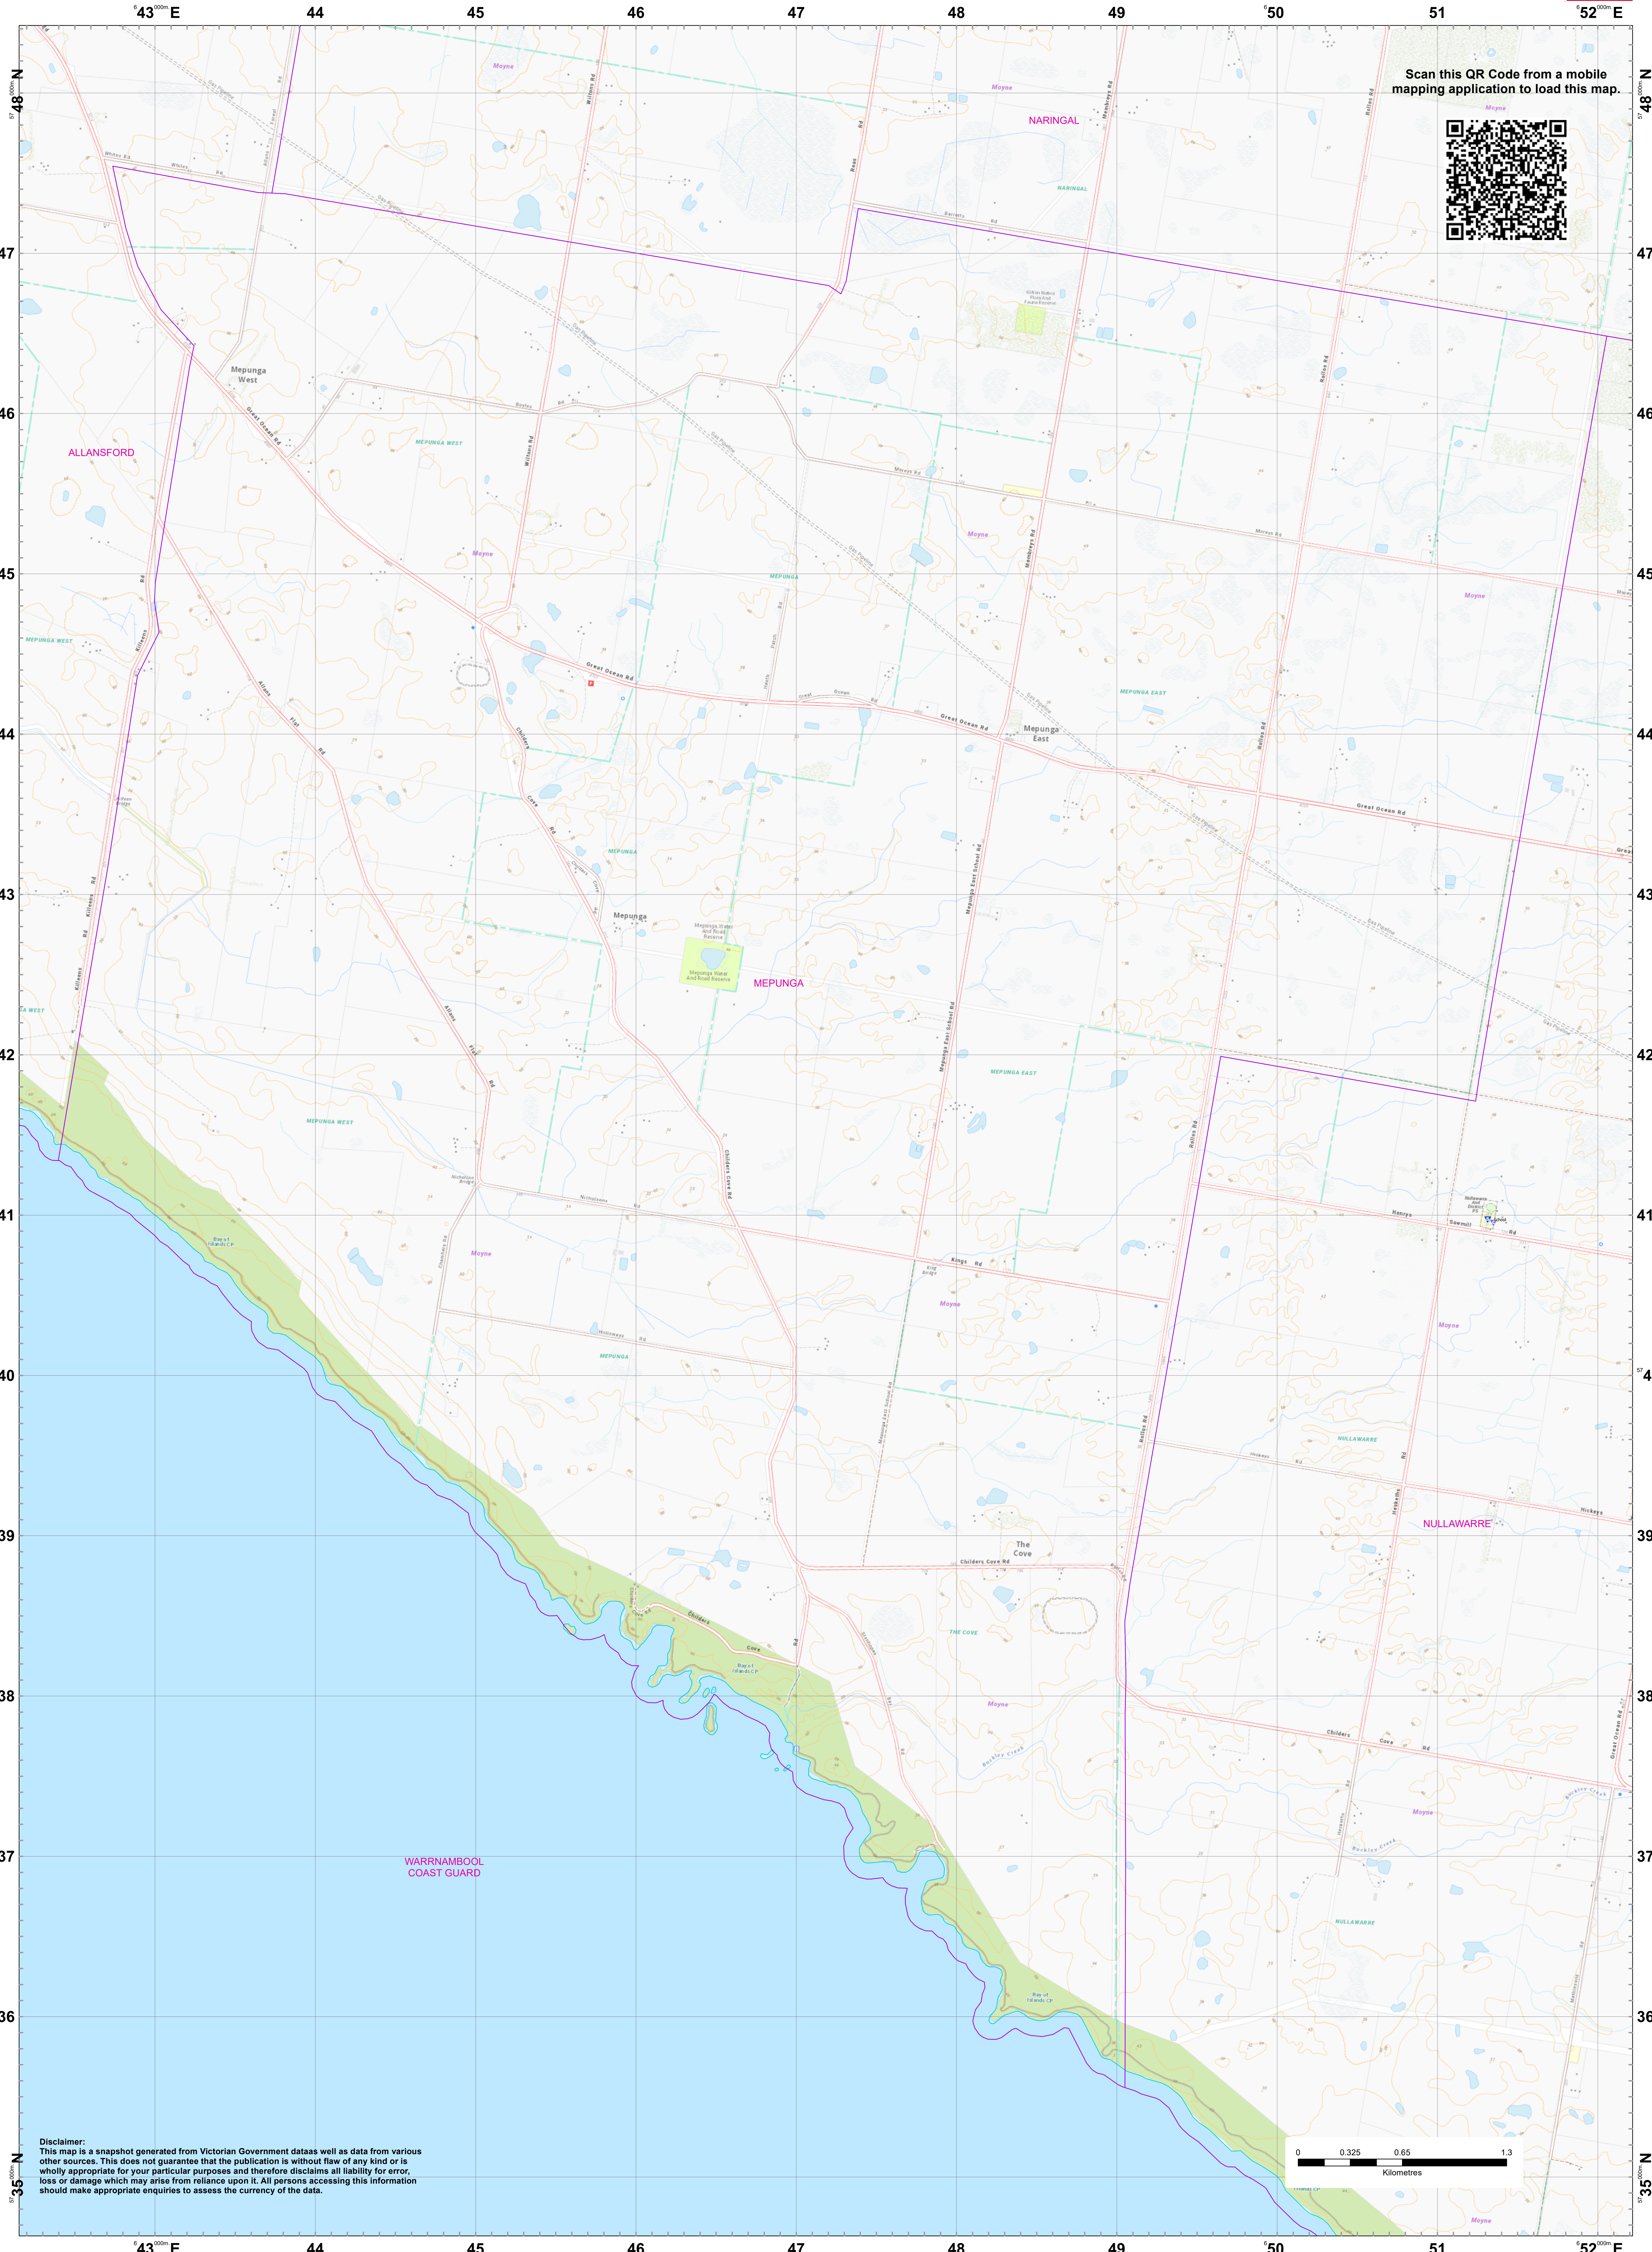

LRD Map: MEPUNGA Brigade in District 05

Scan this QR Code from a mobile mapping application to load this map.