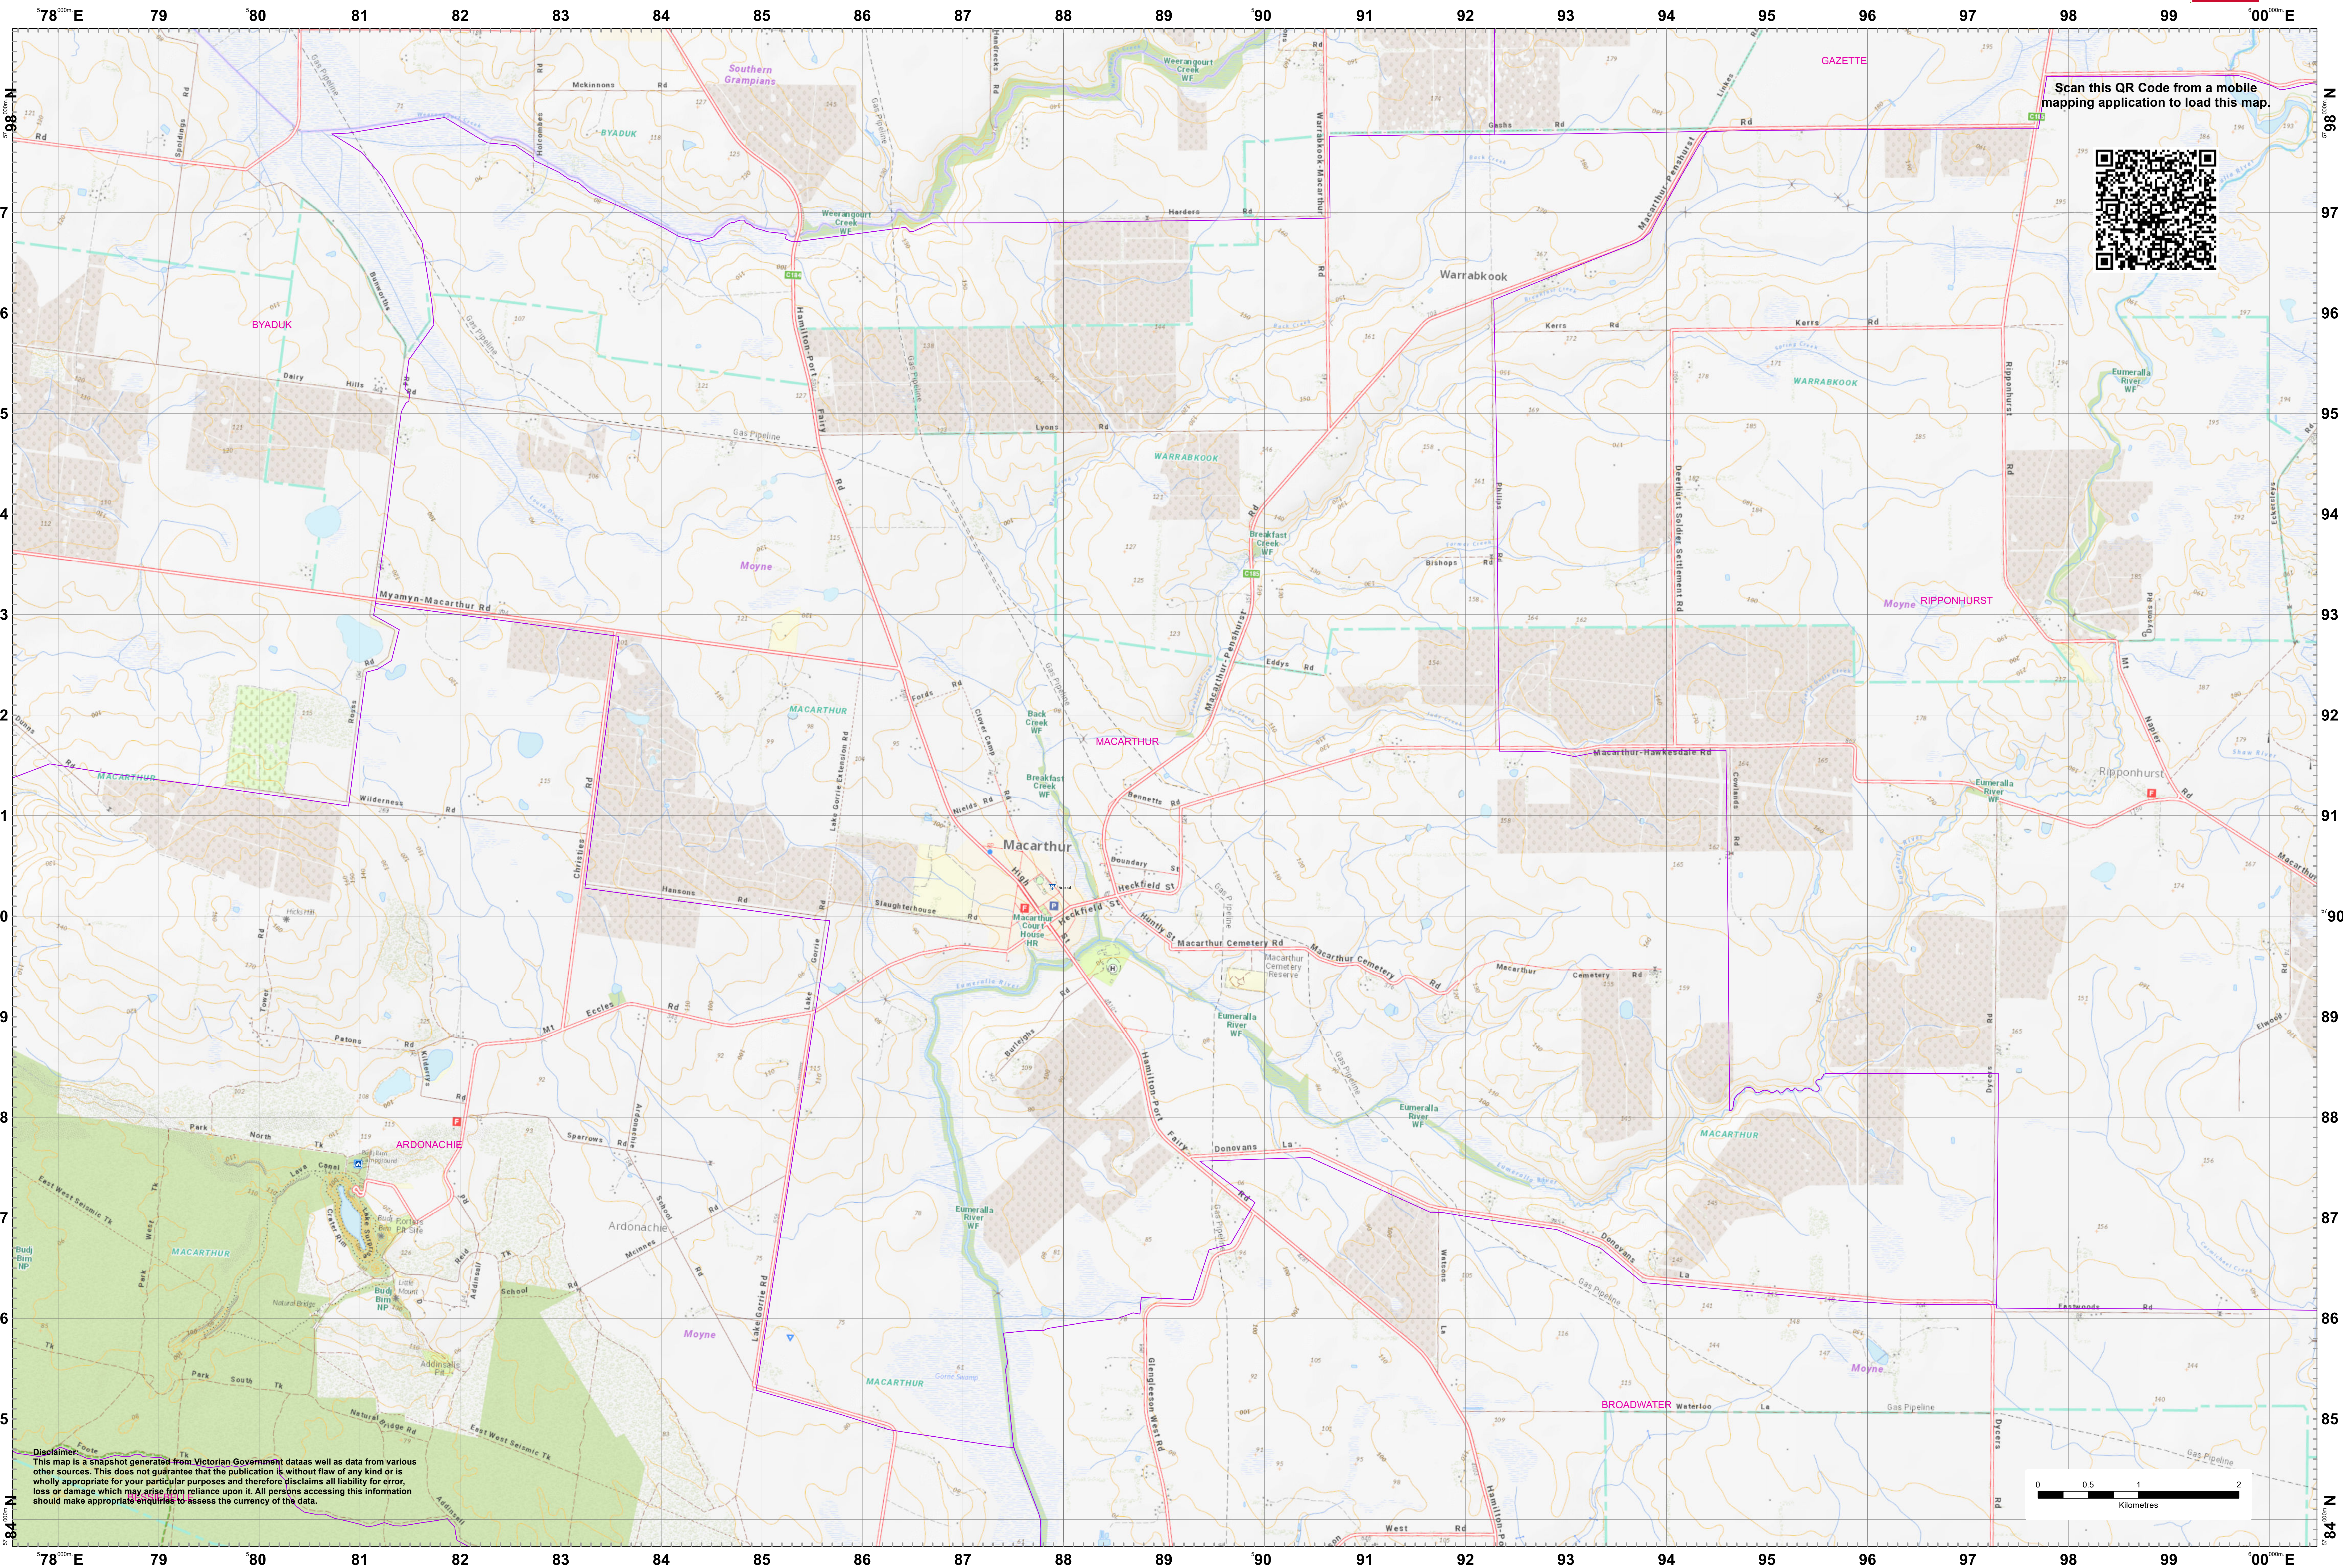

LRD Map: MACARTHUR Brigade in District 05

Scan this QR Code from a mobile mapping application to load this map.