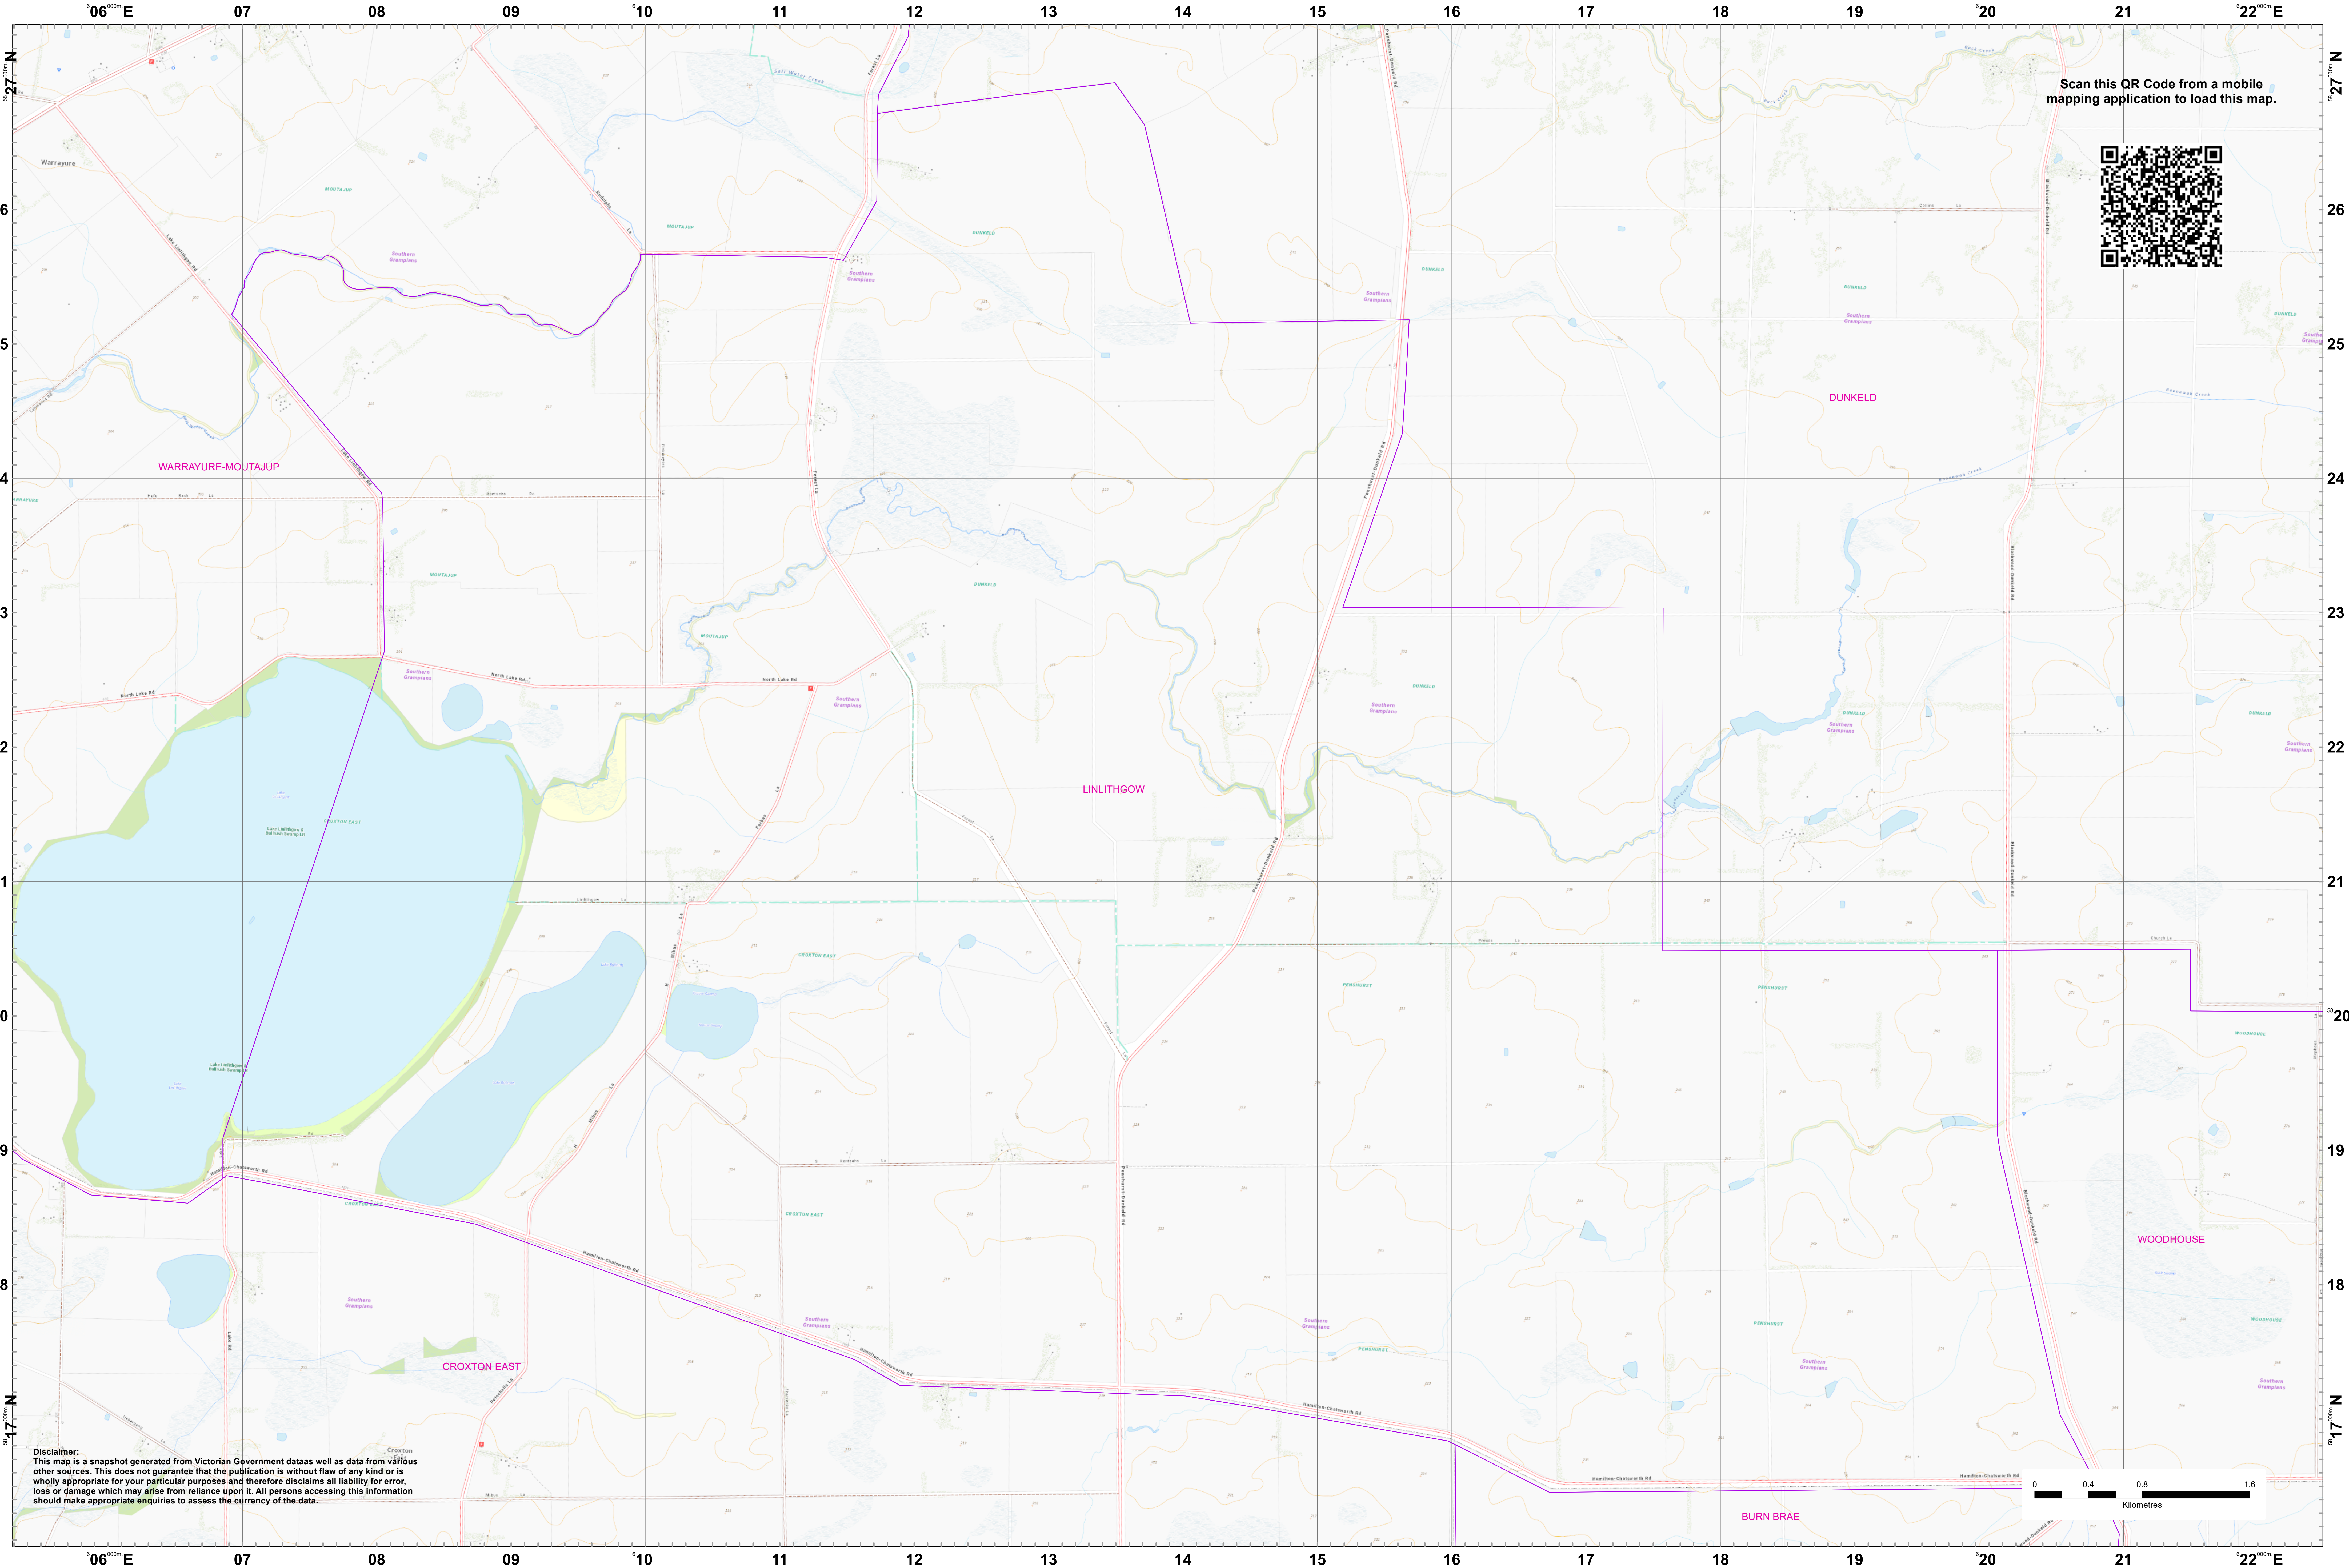

LRD Map: LINLITHGOW Brigade in District 05

Scan this QR Code from a mobile mapping application to load this map.