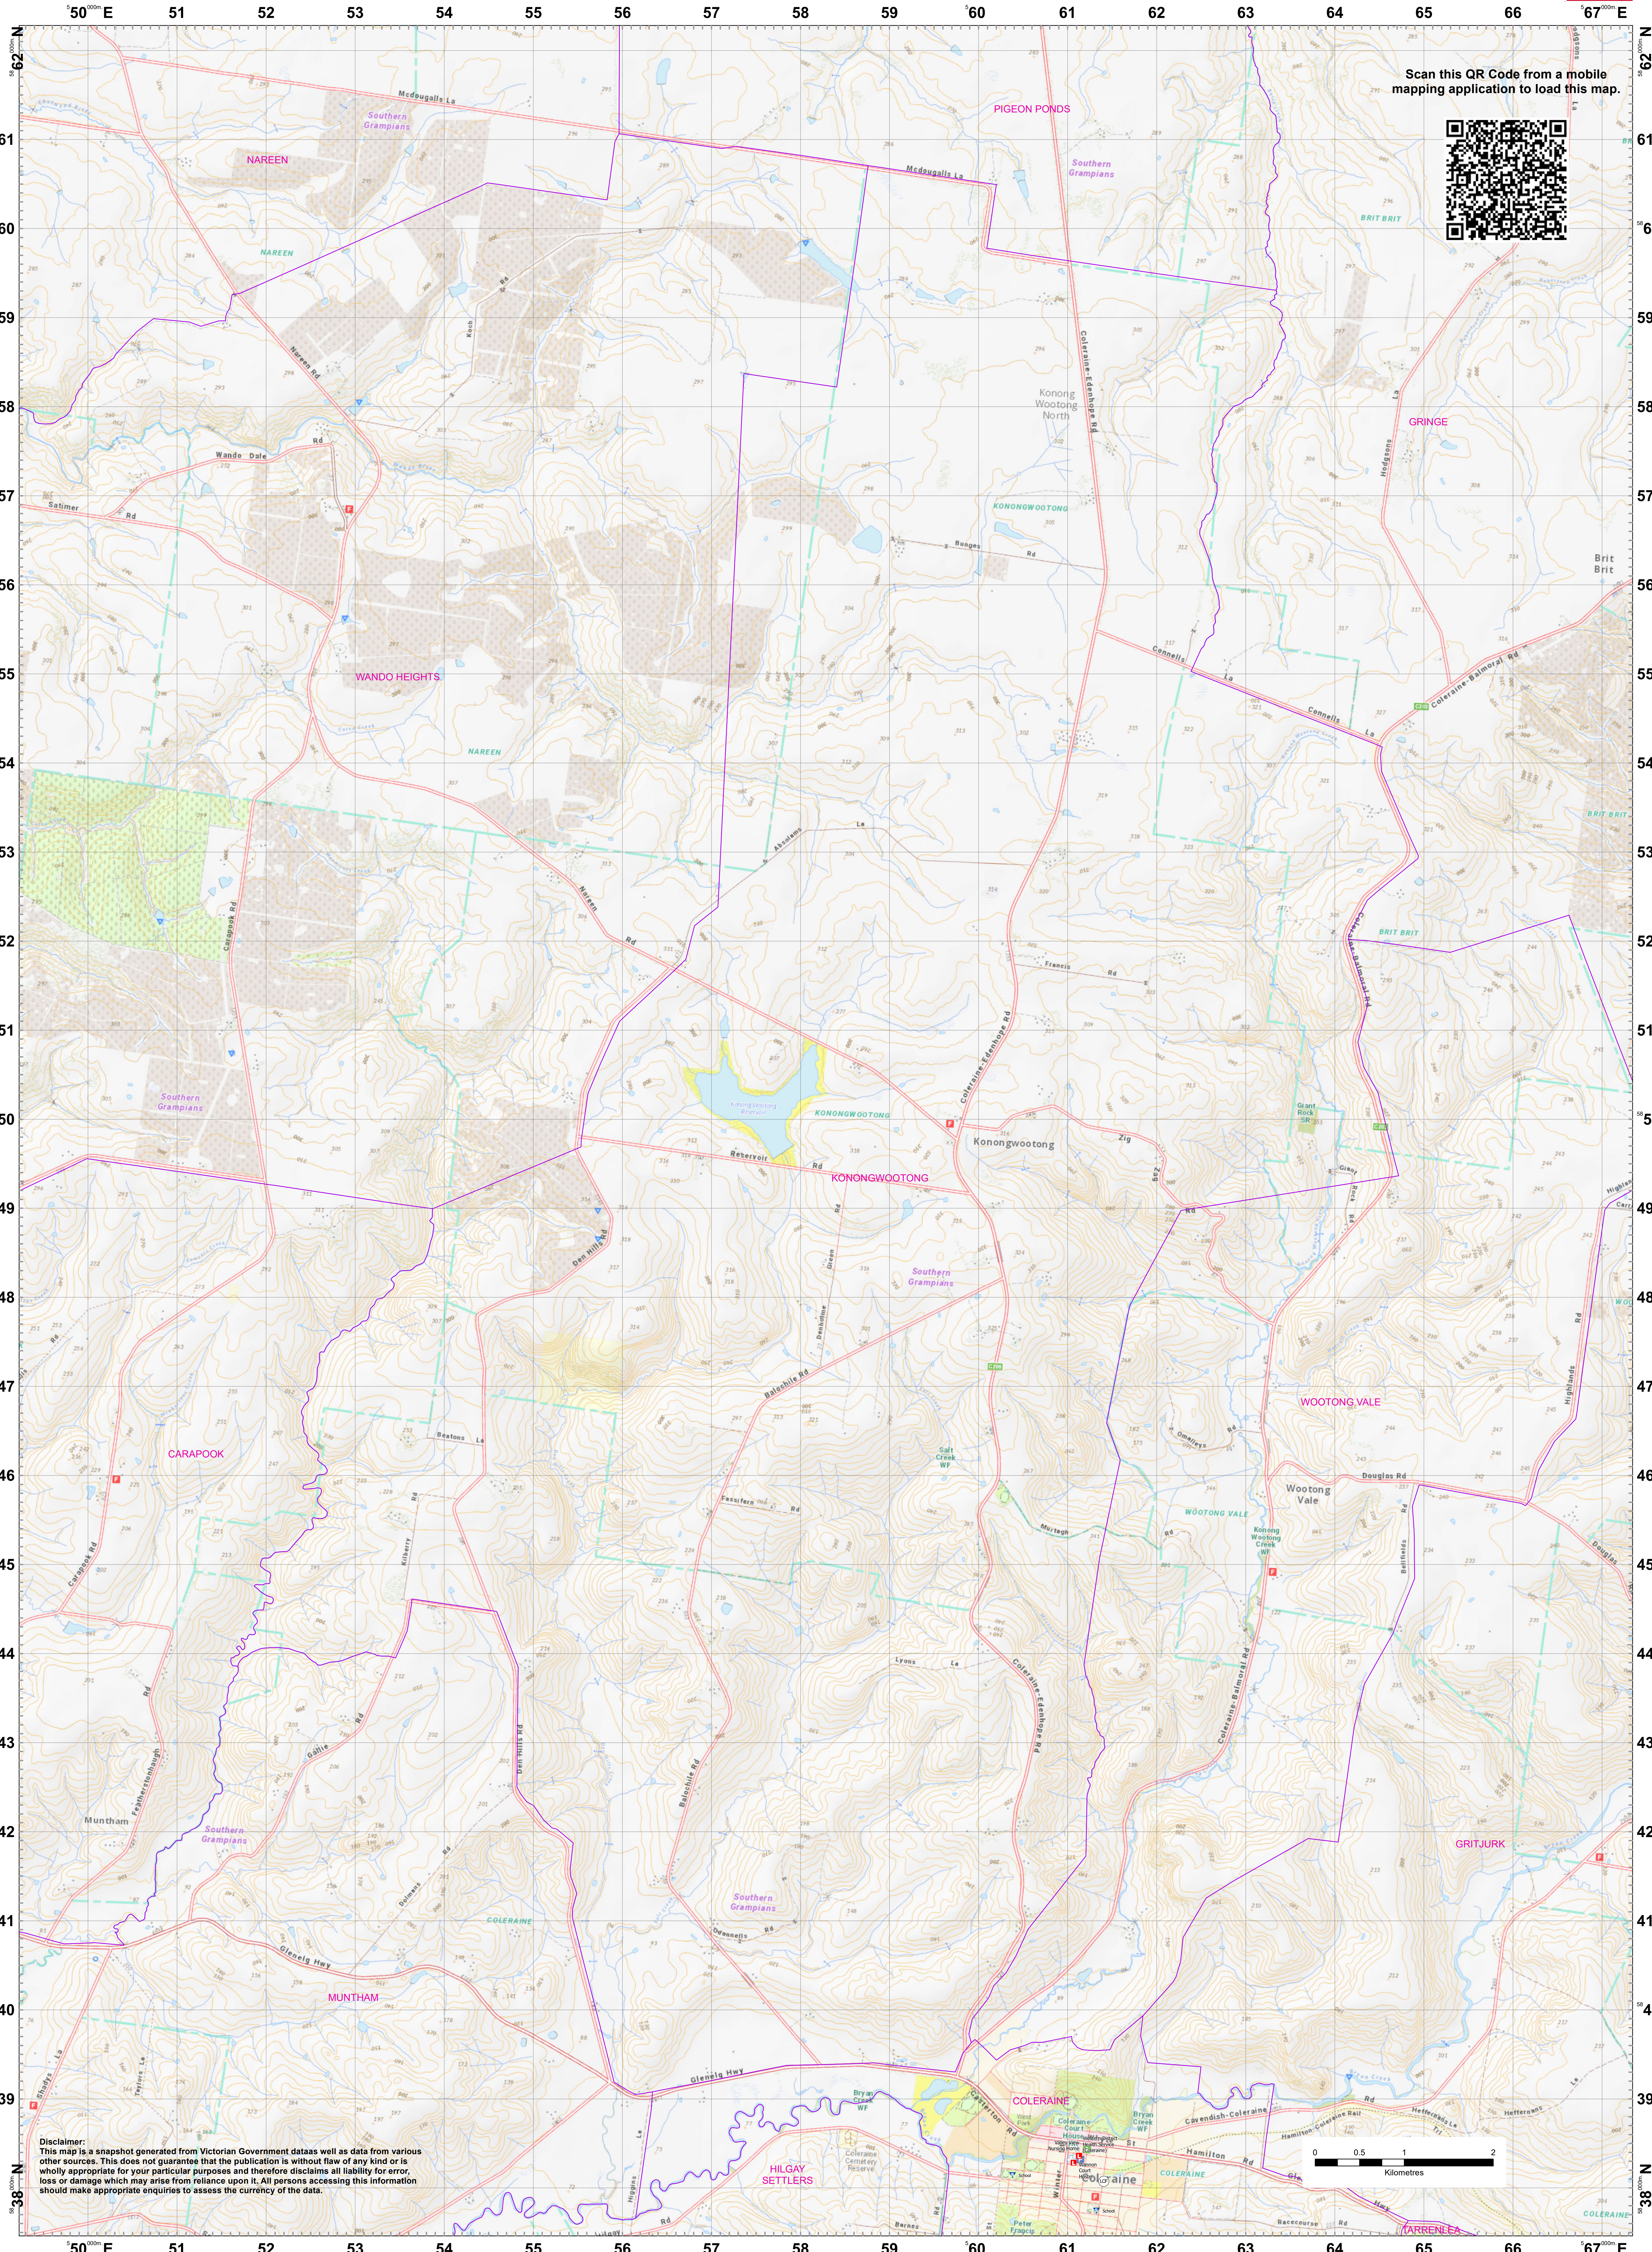

LRD Map: KONONGWOOTONG Brigade in District 05

Scan this QR Code from a mobile mapping application to load this map.