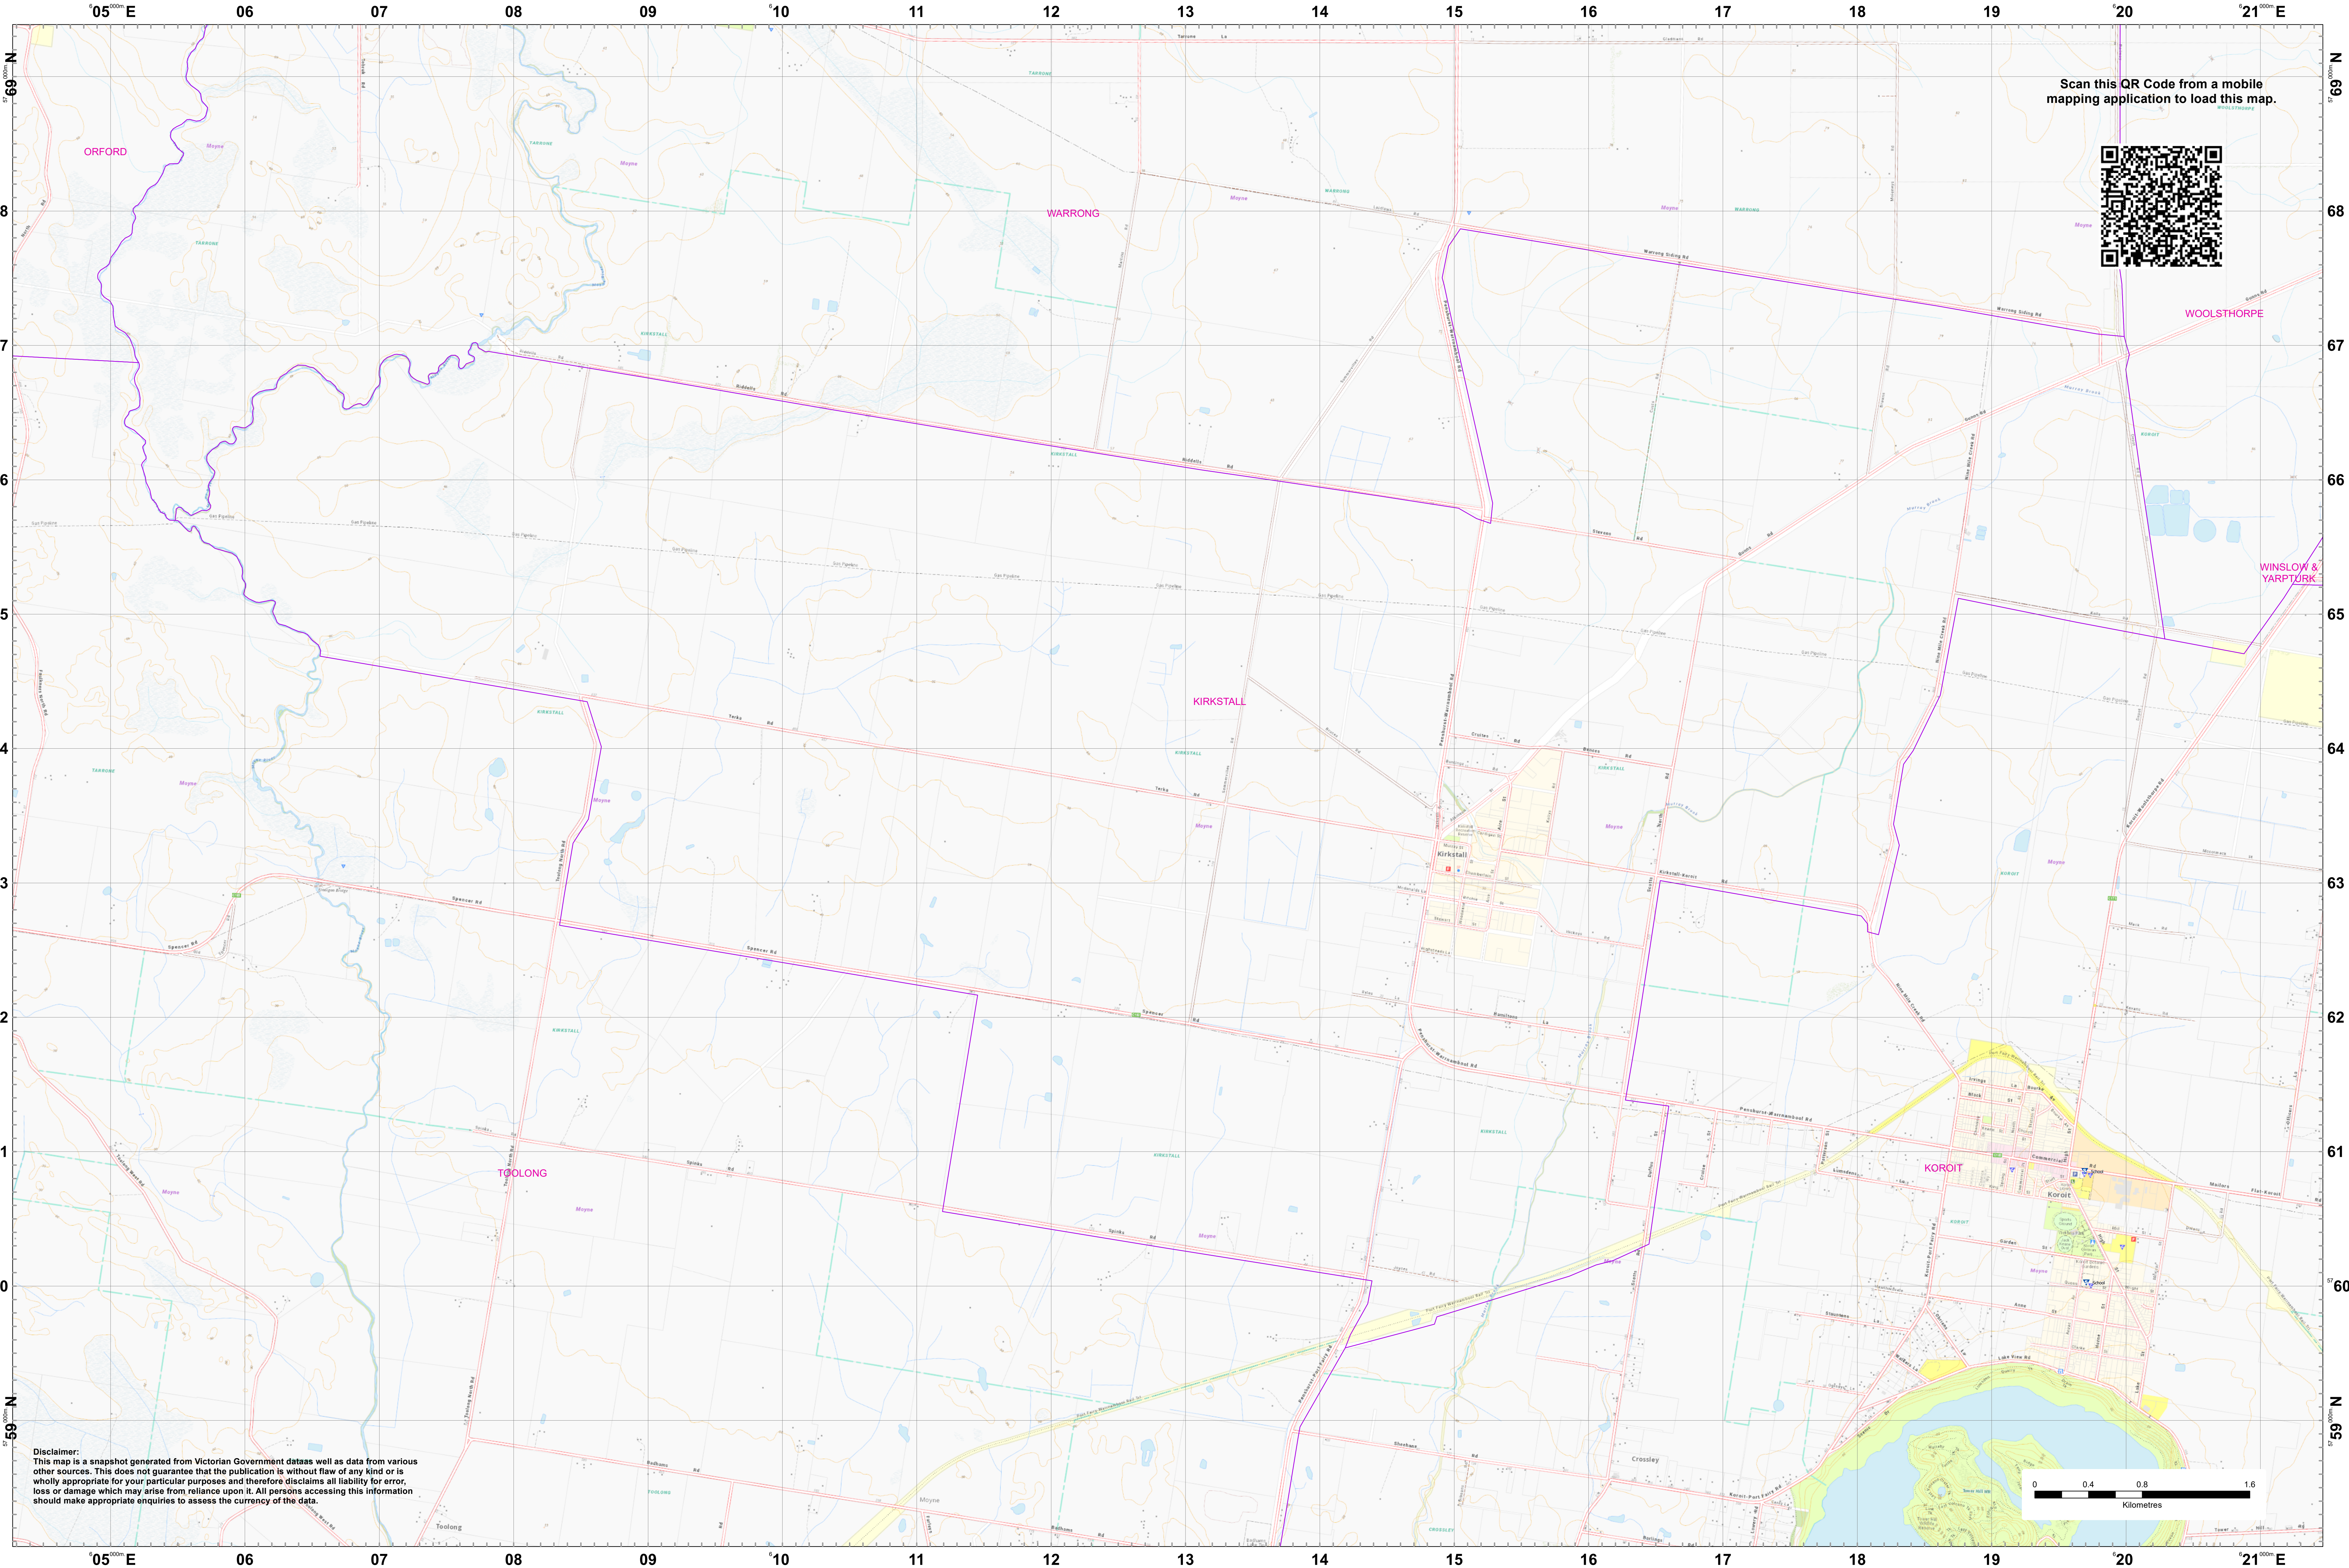

LRD Map: KIRKSTALL Brigade in District 05

Scan this QR Code from a mobile mapping application to load this map.