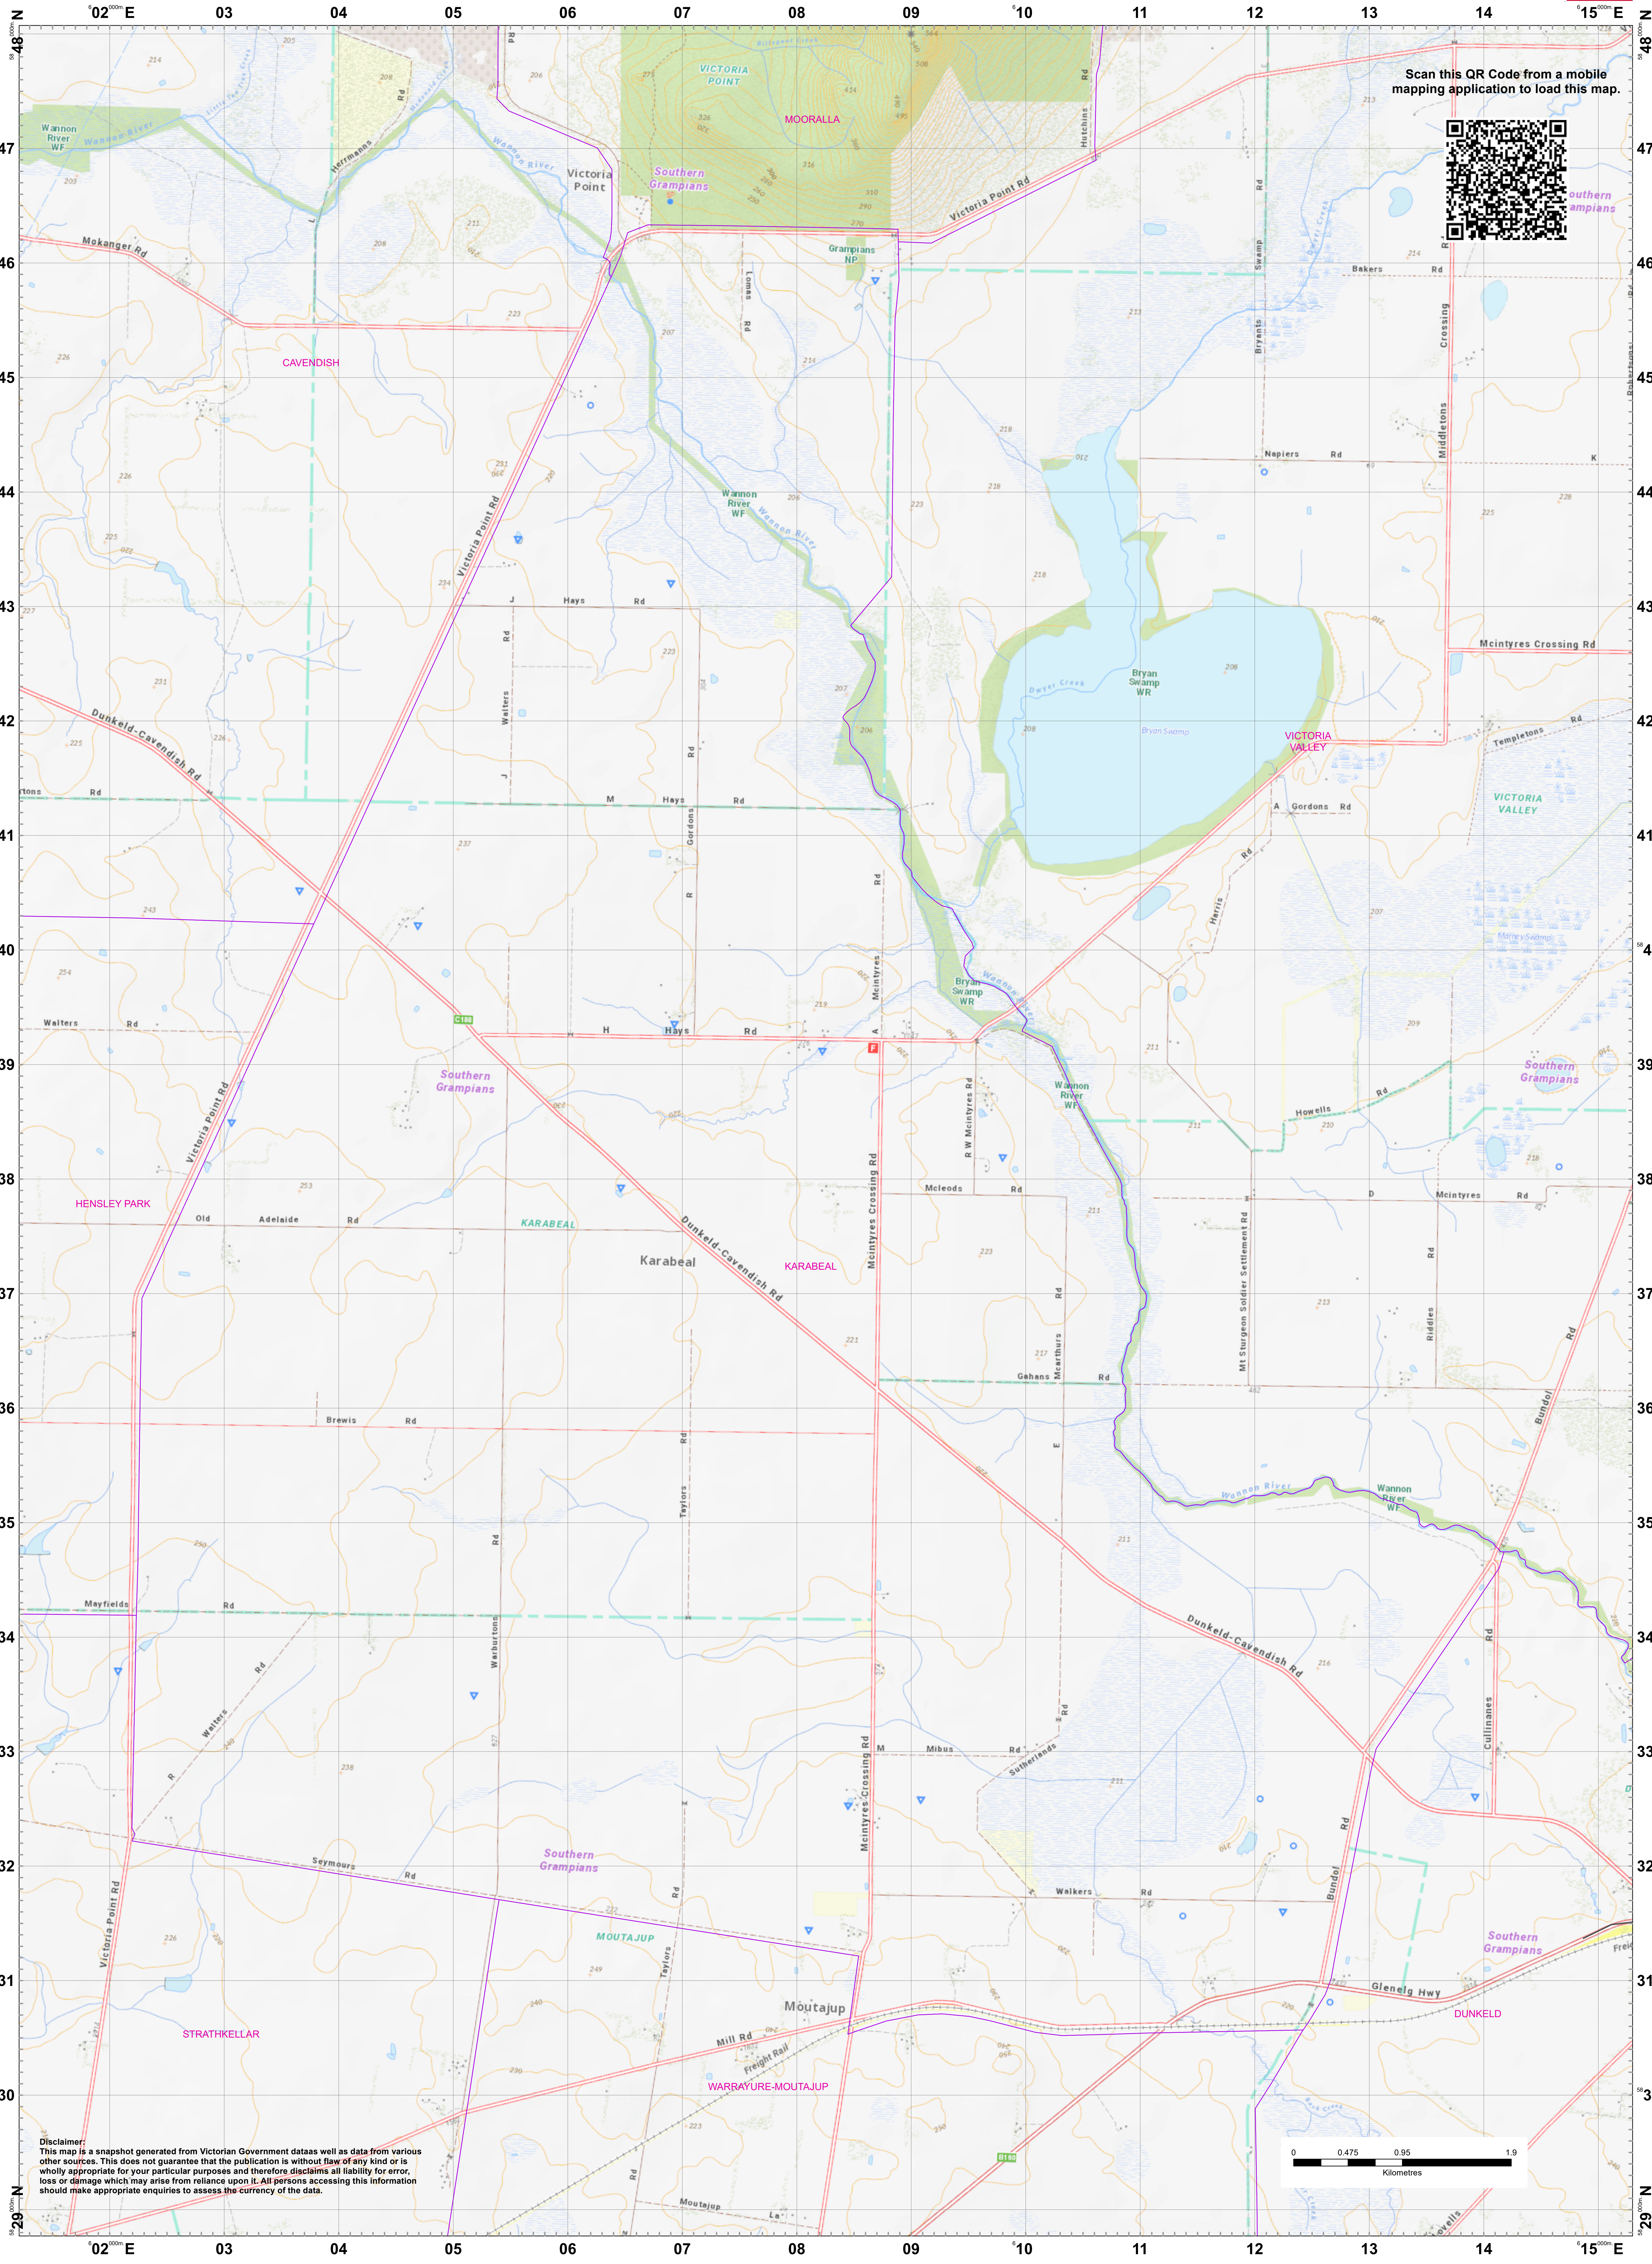

LRD Map: KARABEAL Brigade in District 05

Scan this QR Code from a mobile mapping application to load this map.

southern
grampians