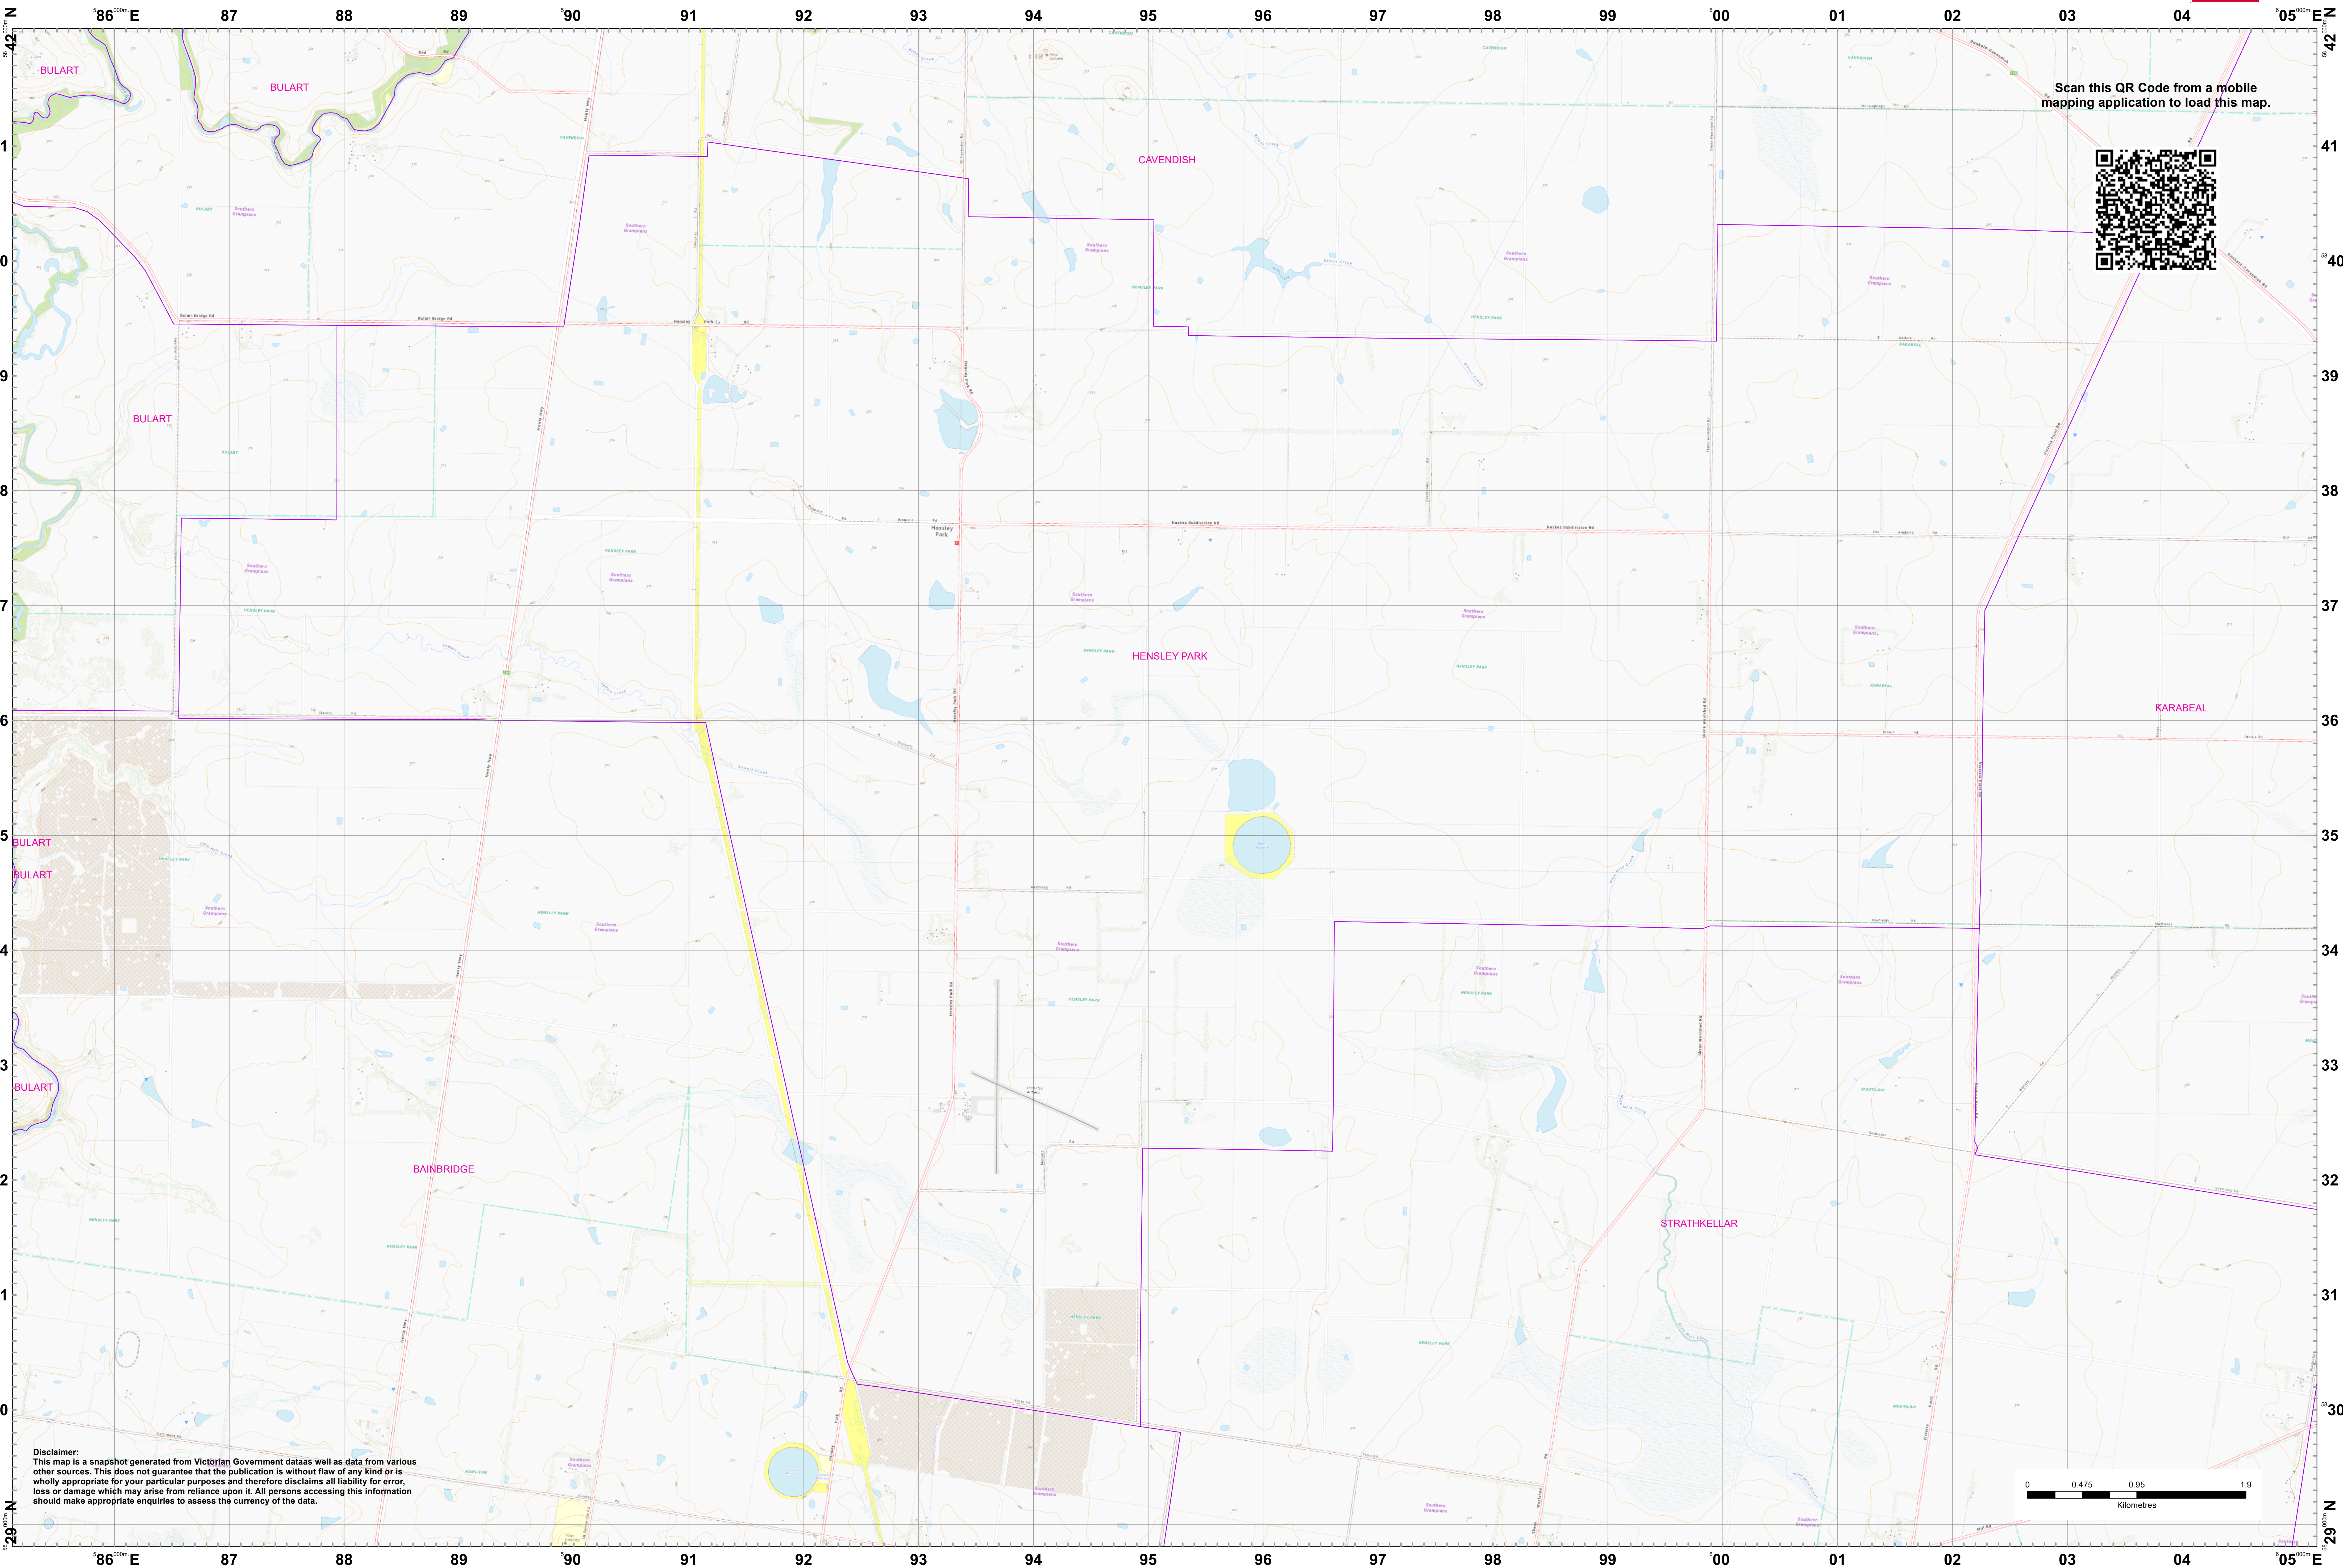

LRD Map: HENSLEY PARK Brigade in District 05

Scan this QR Code from a mobile mapping application to load this map.

0 0.475 0.95 1.9
Kilometres