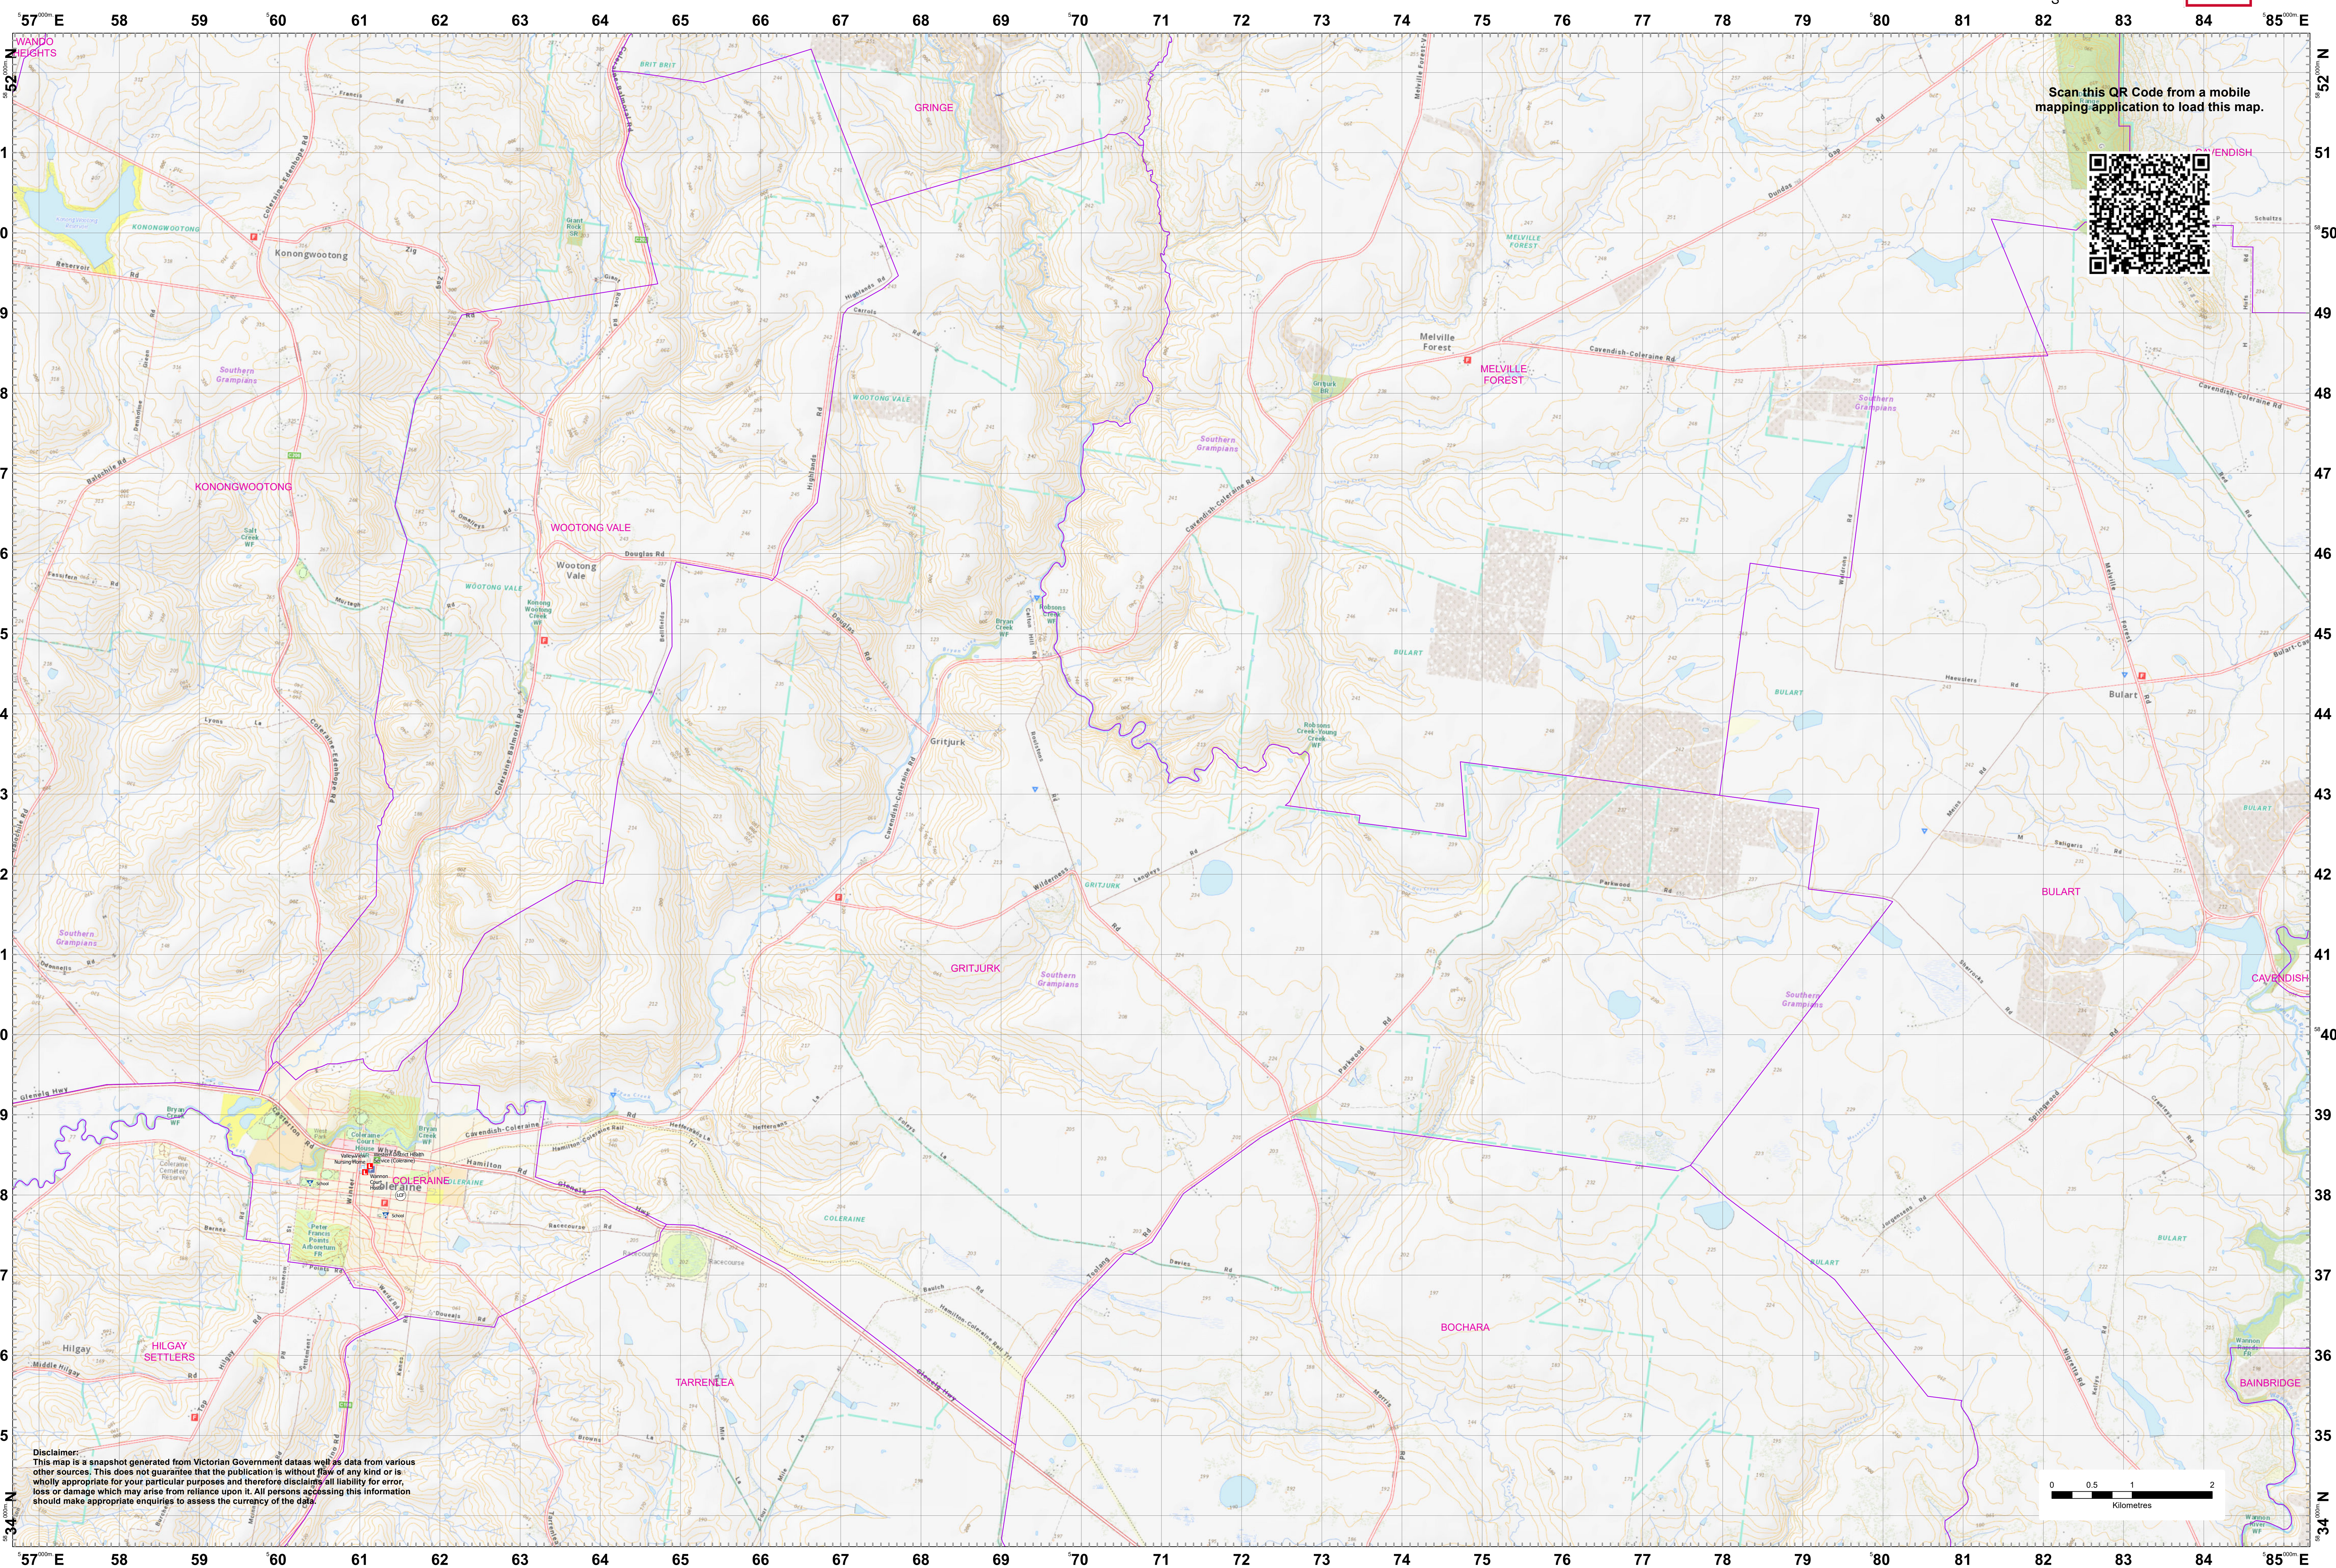

LRD Map: GRITJURK Brigade in District 05

Scan this QR Code from a mobile mapping application to load this map.