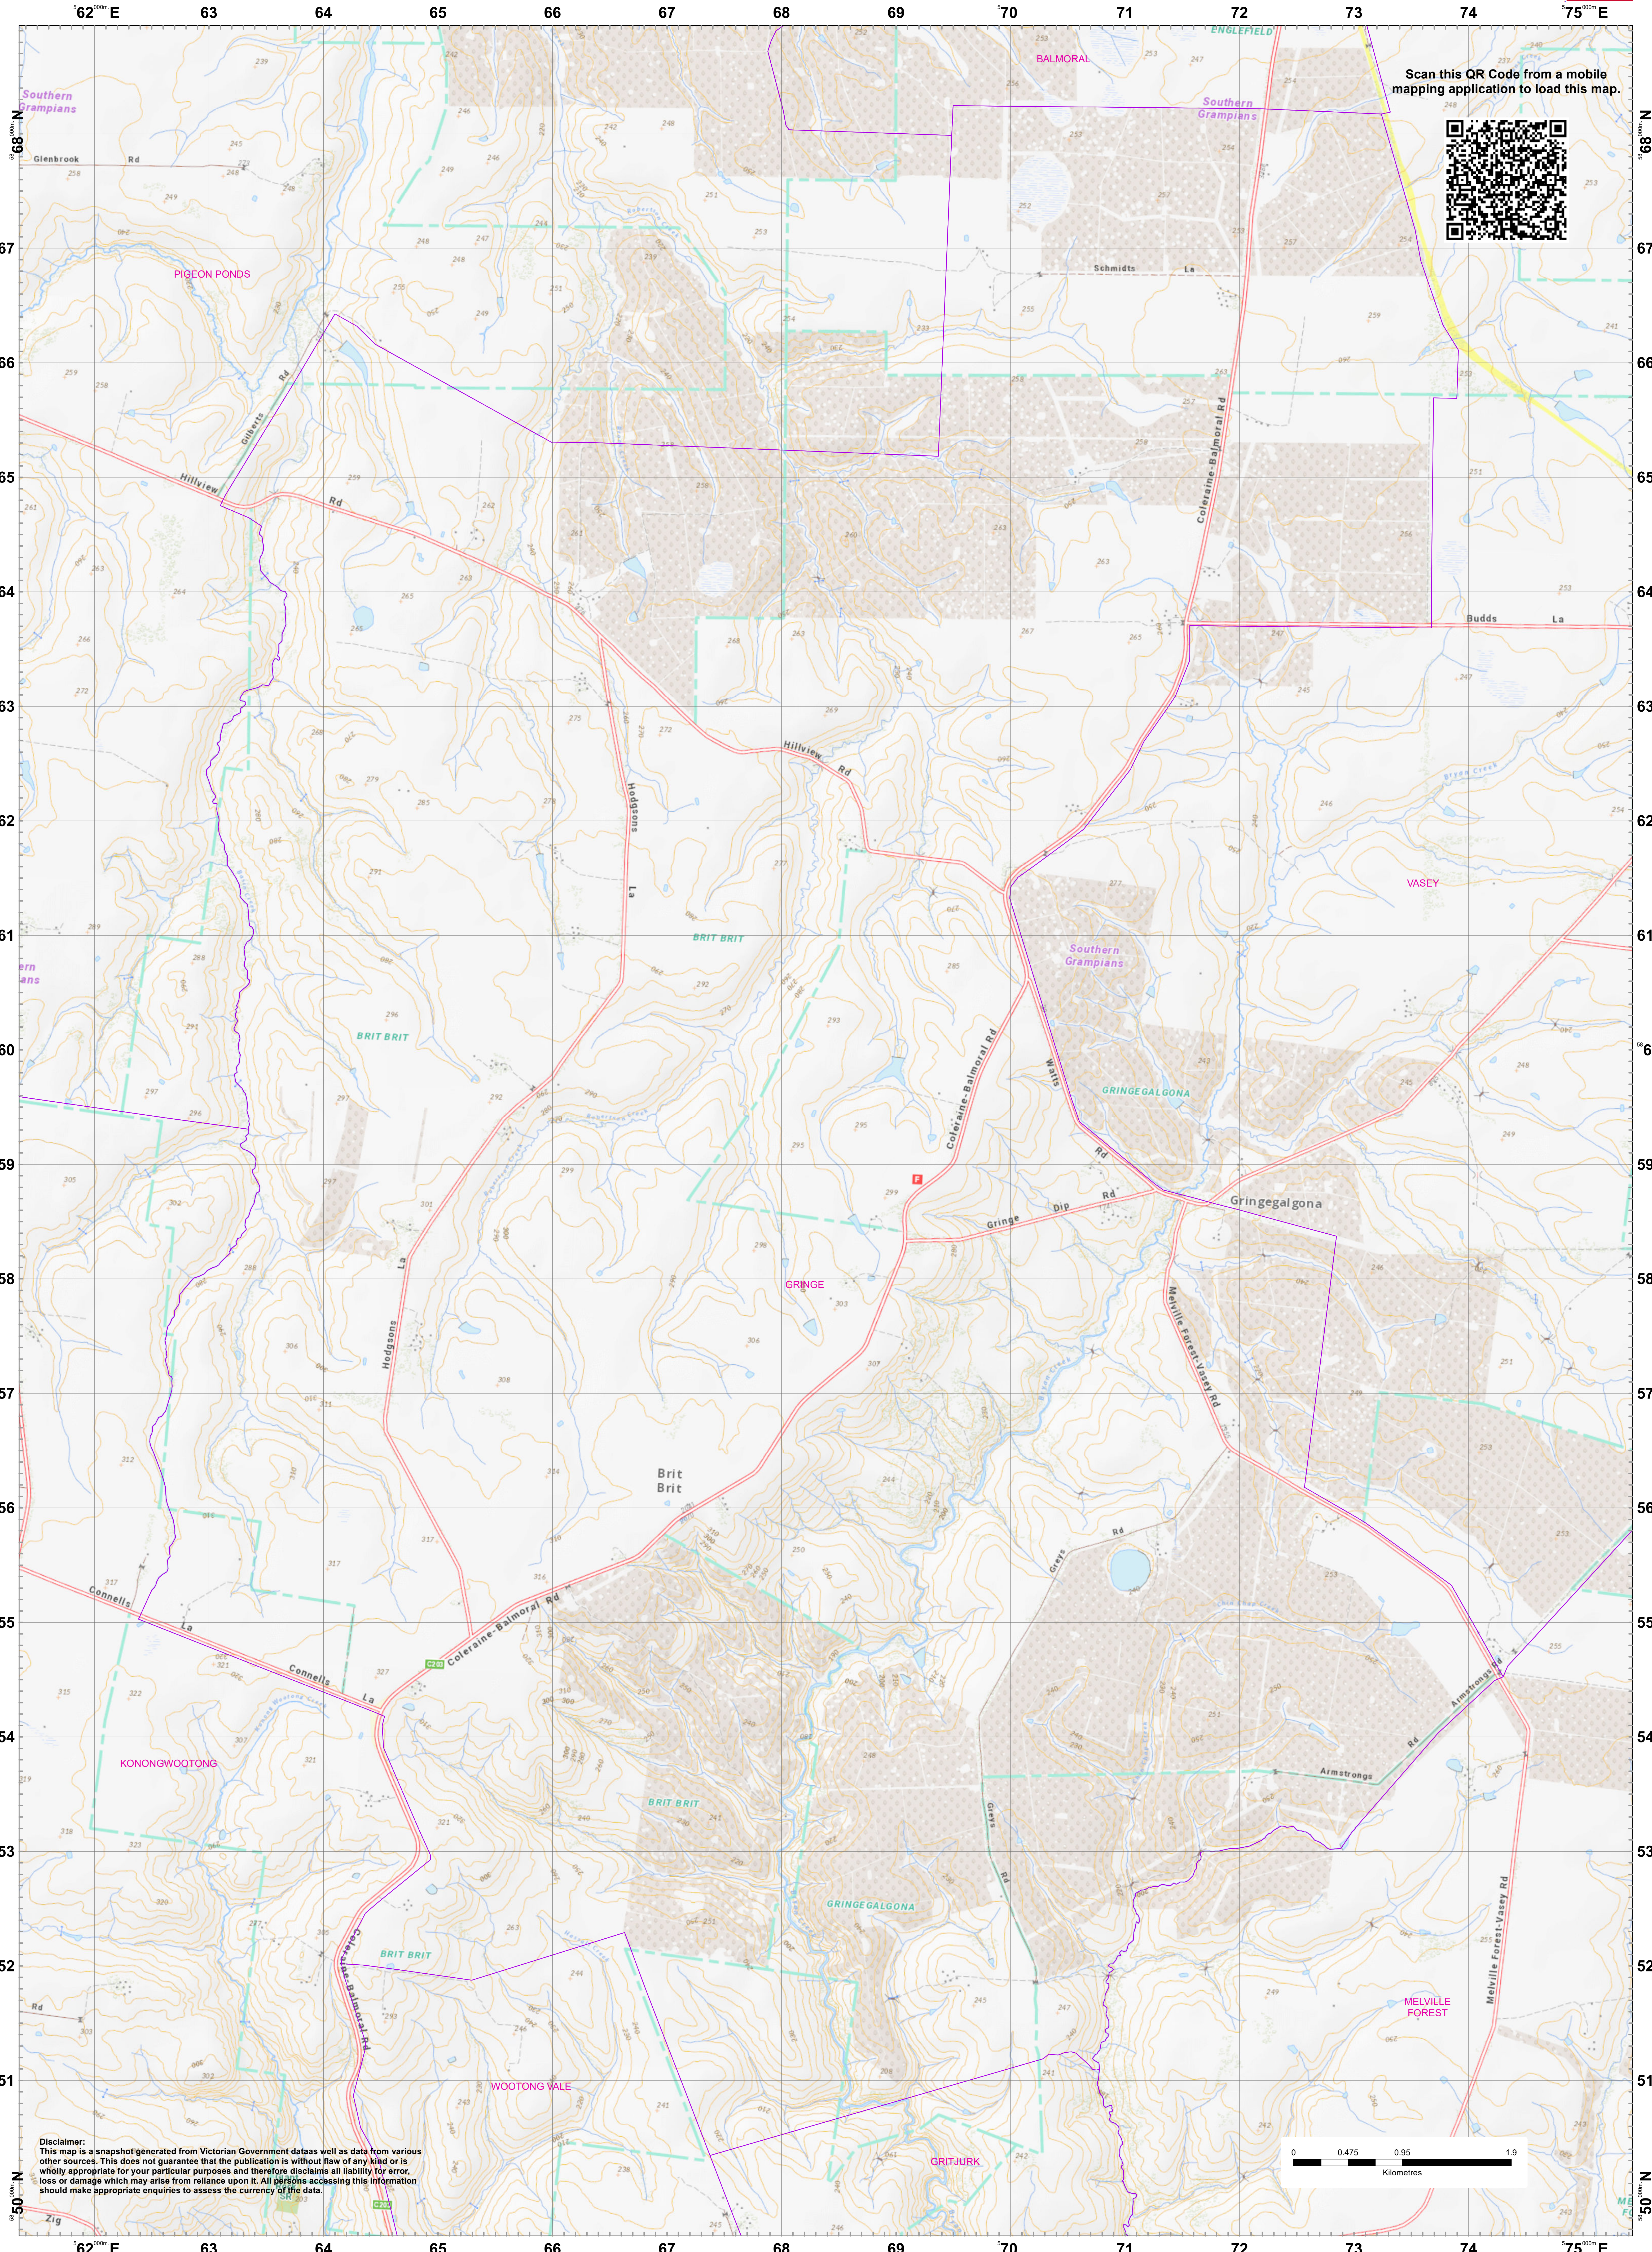

LRD Map: GRINGE Brigade in District 05

Scan this QR Code from a mobile mapping application to load this map.