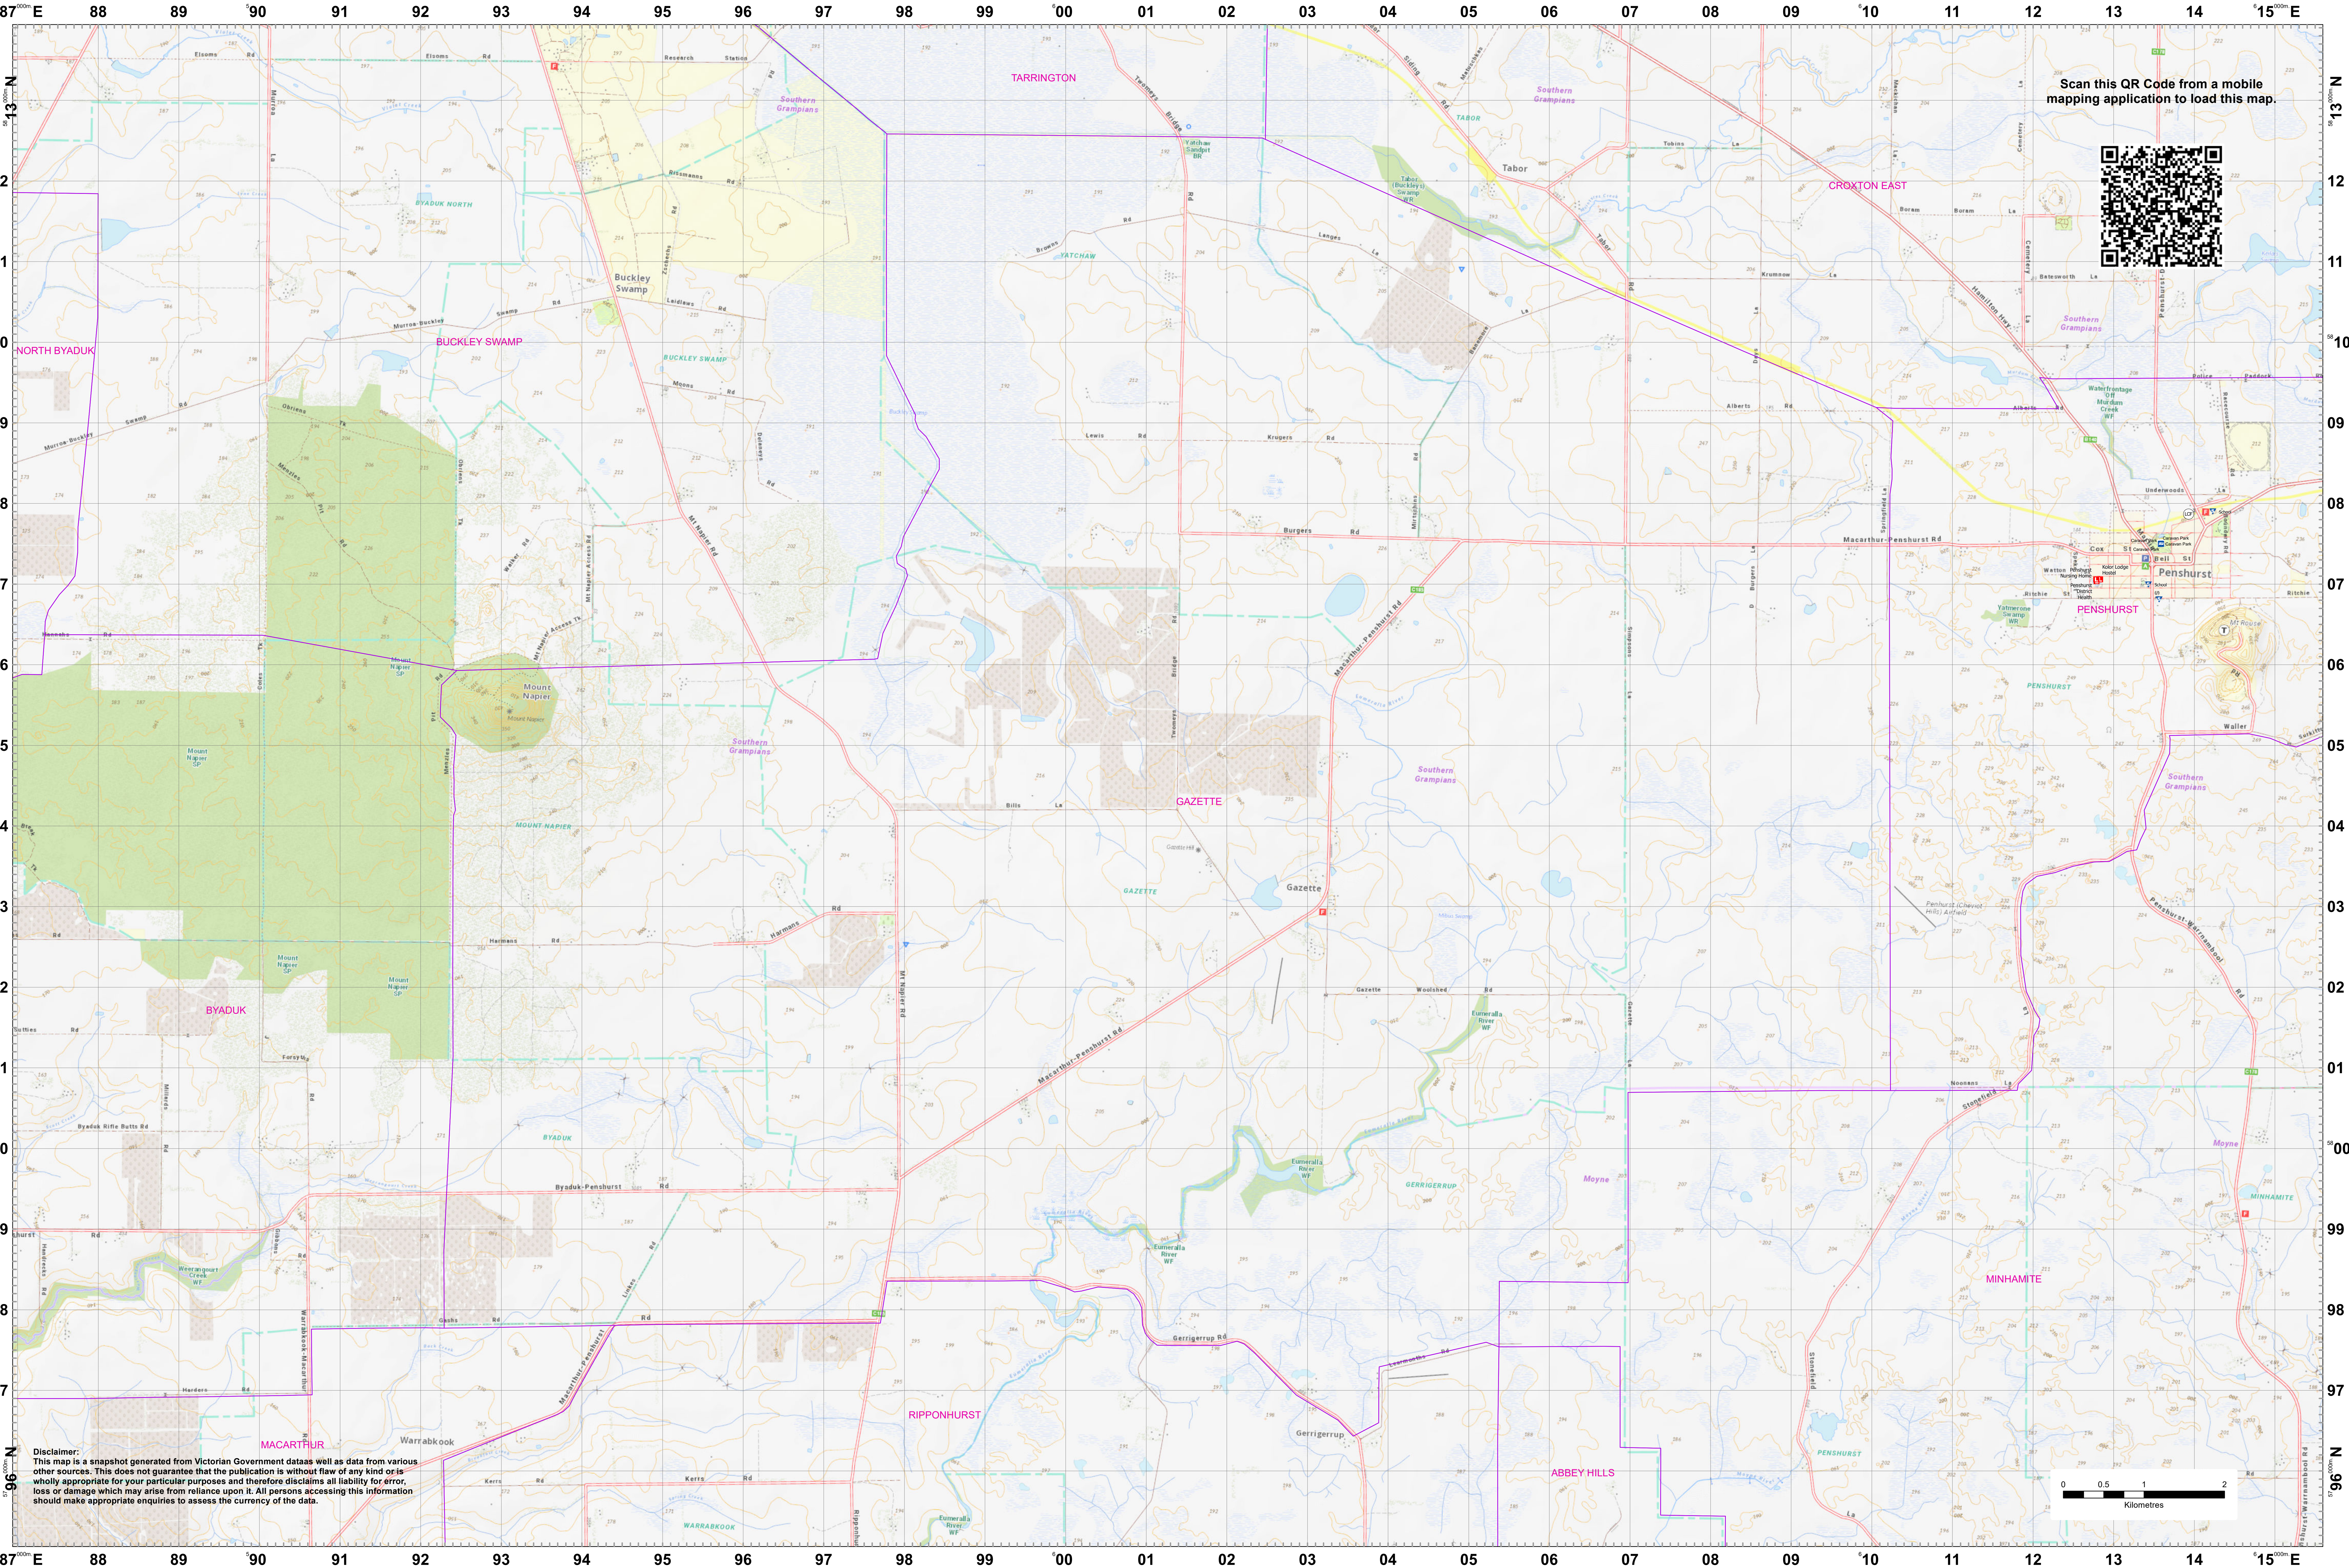

LRD Map: GAZETTE Brigade in District 05

Scan this QR Code from a mobile mapping application to load this map.