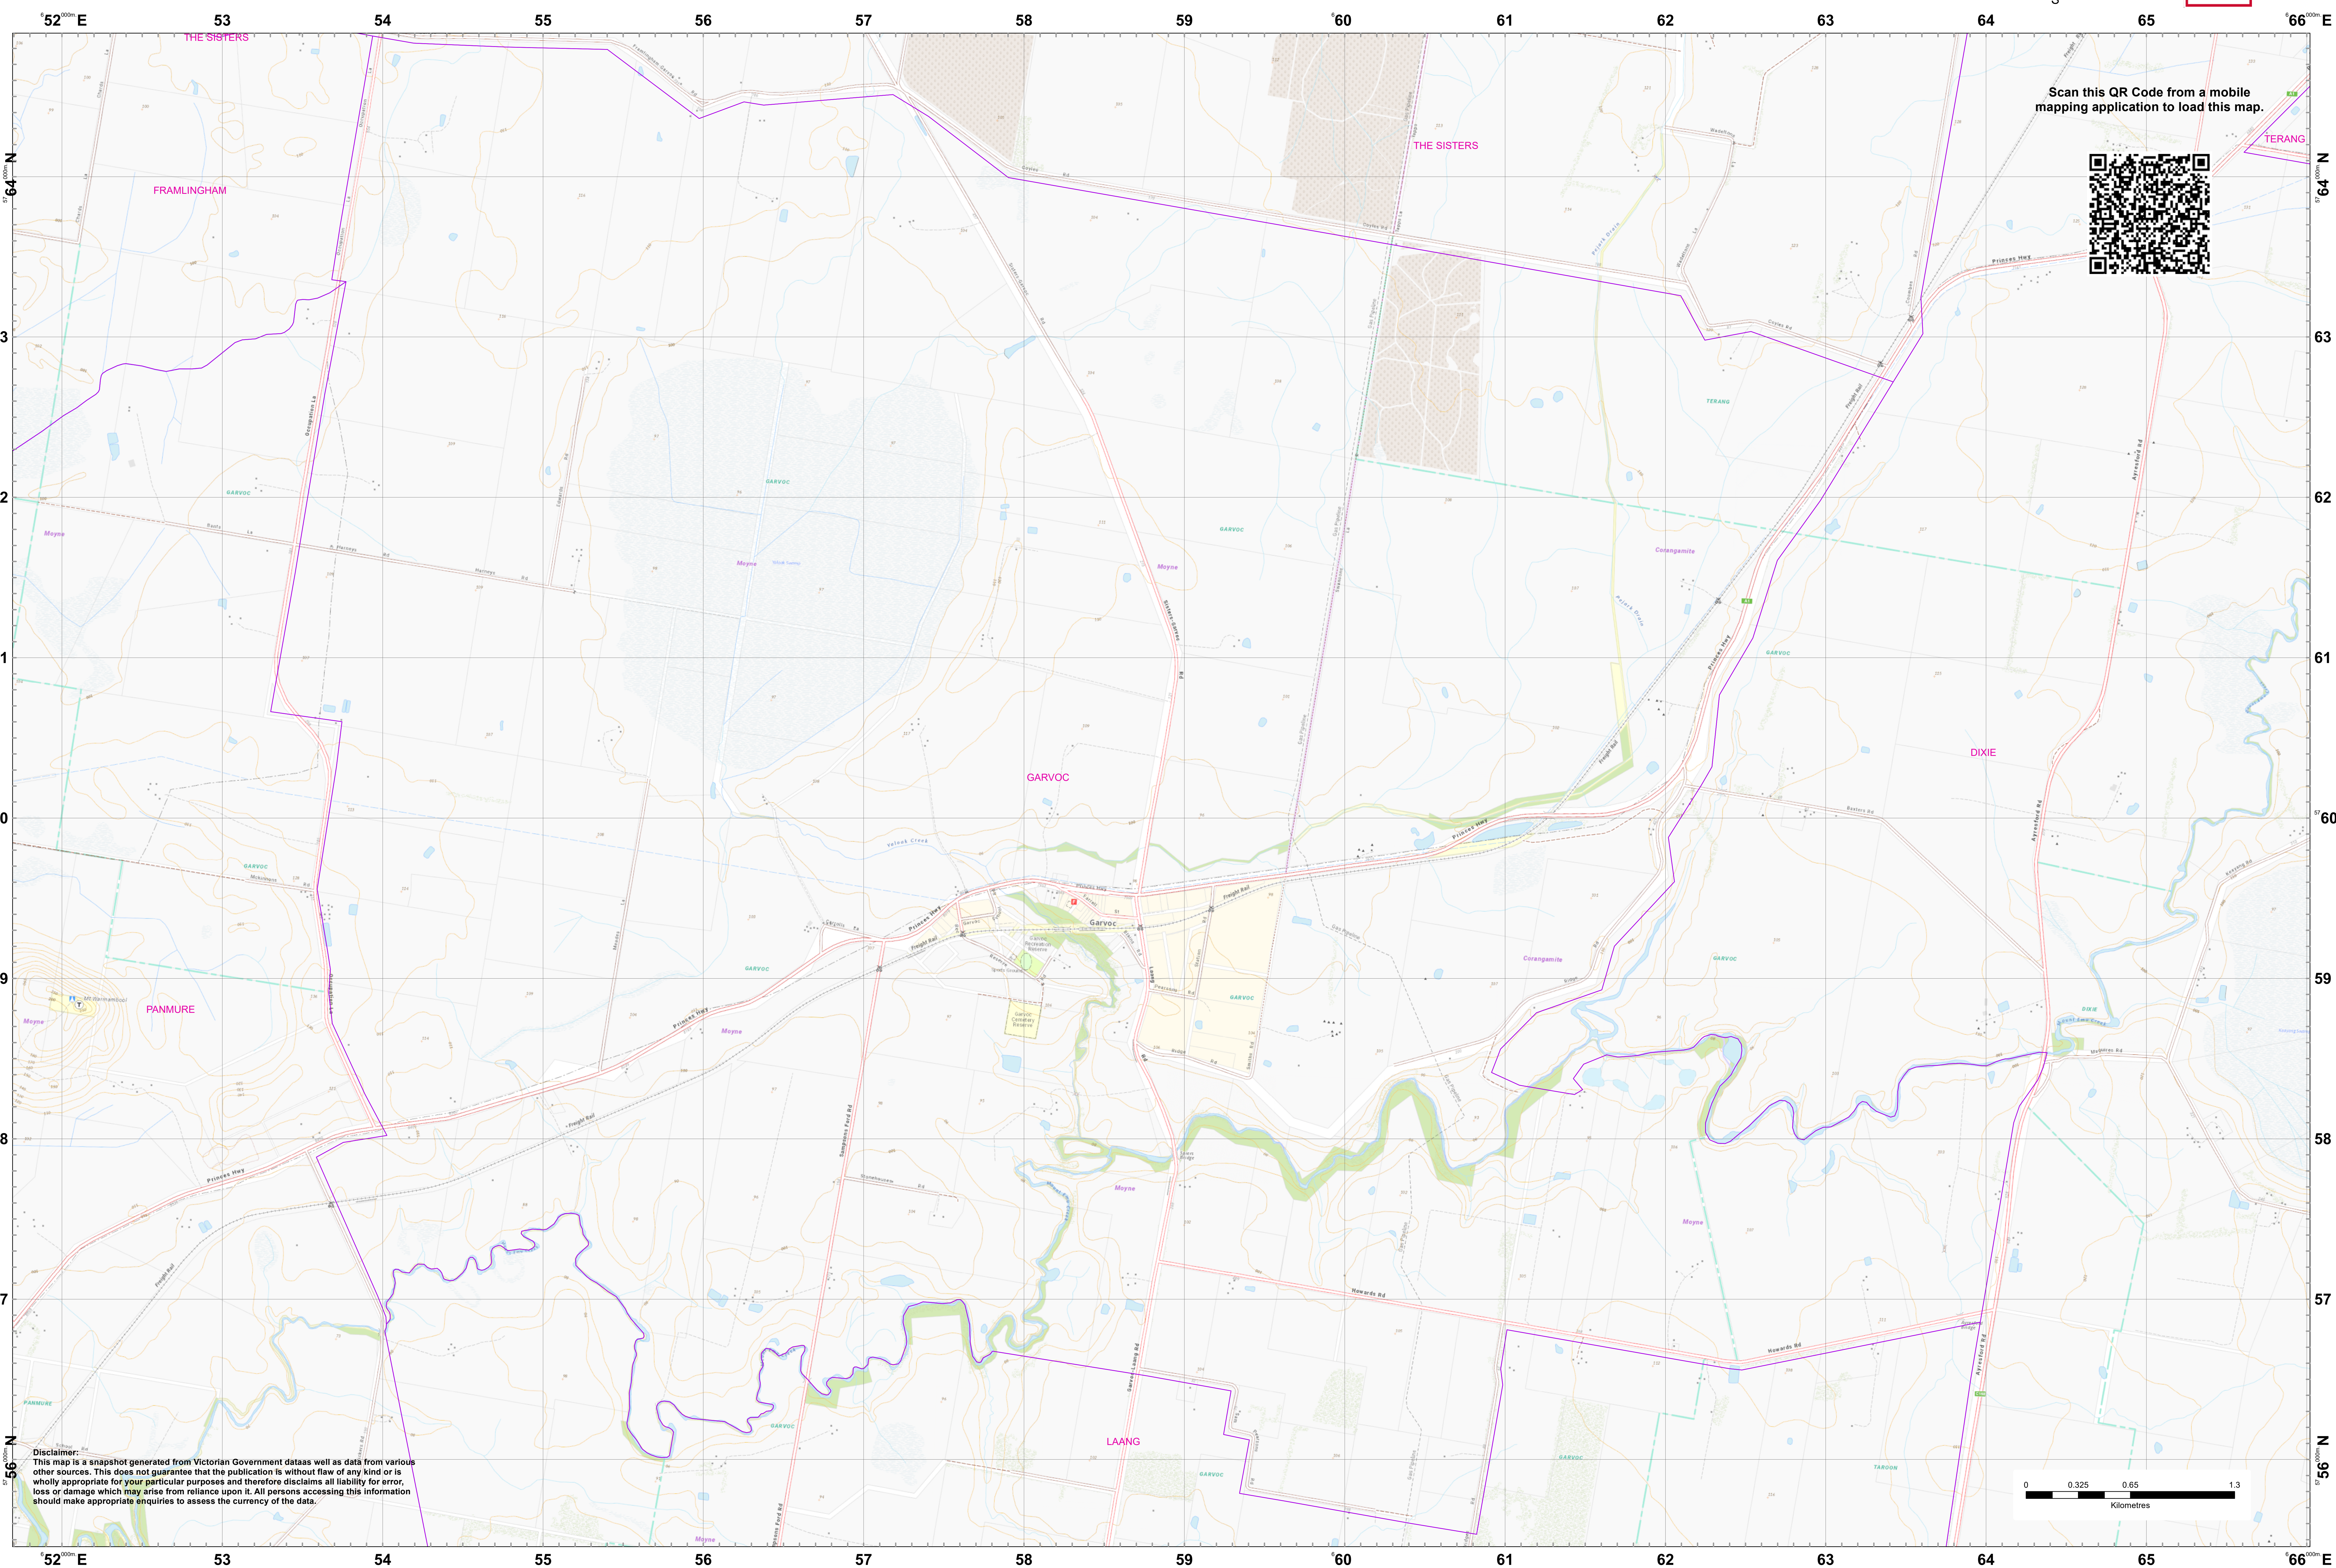

LRD Map: GARVOC Brigade in District 05

Scan this QR Code from a mobile mapping application to load this map.