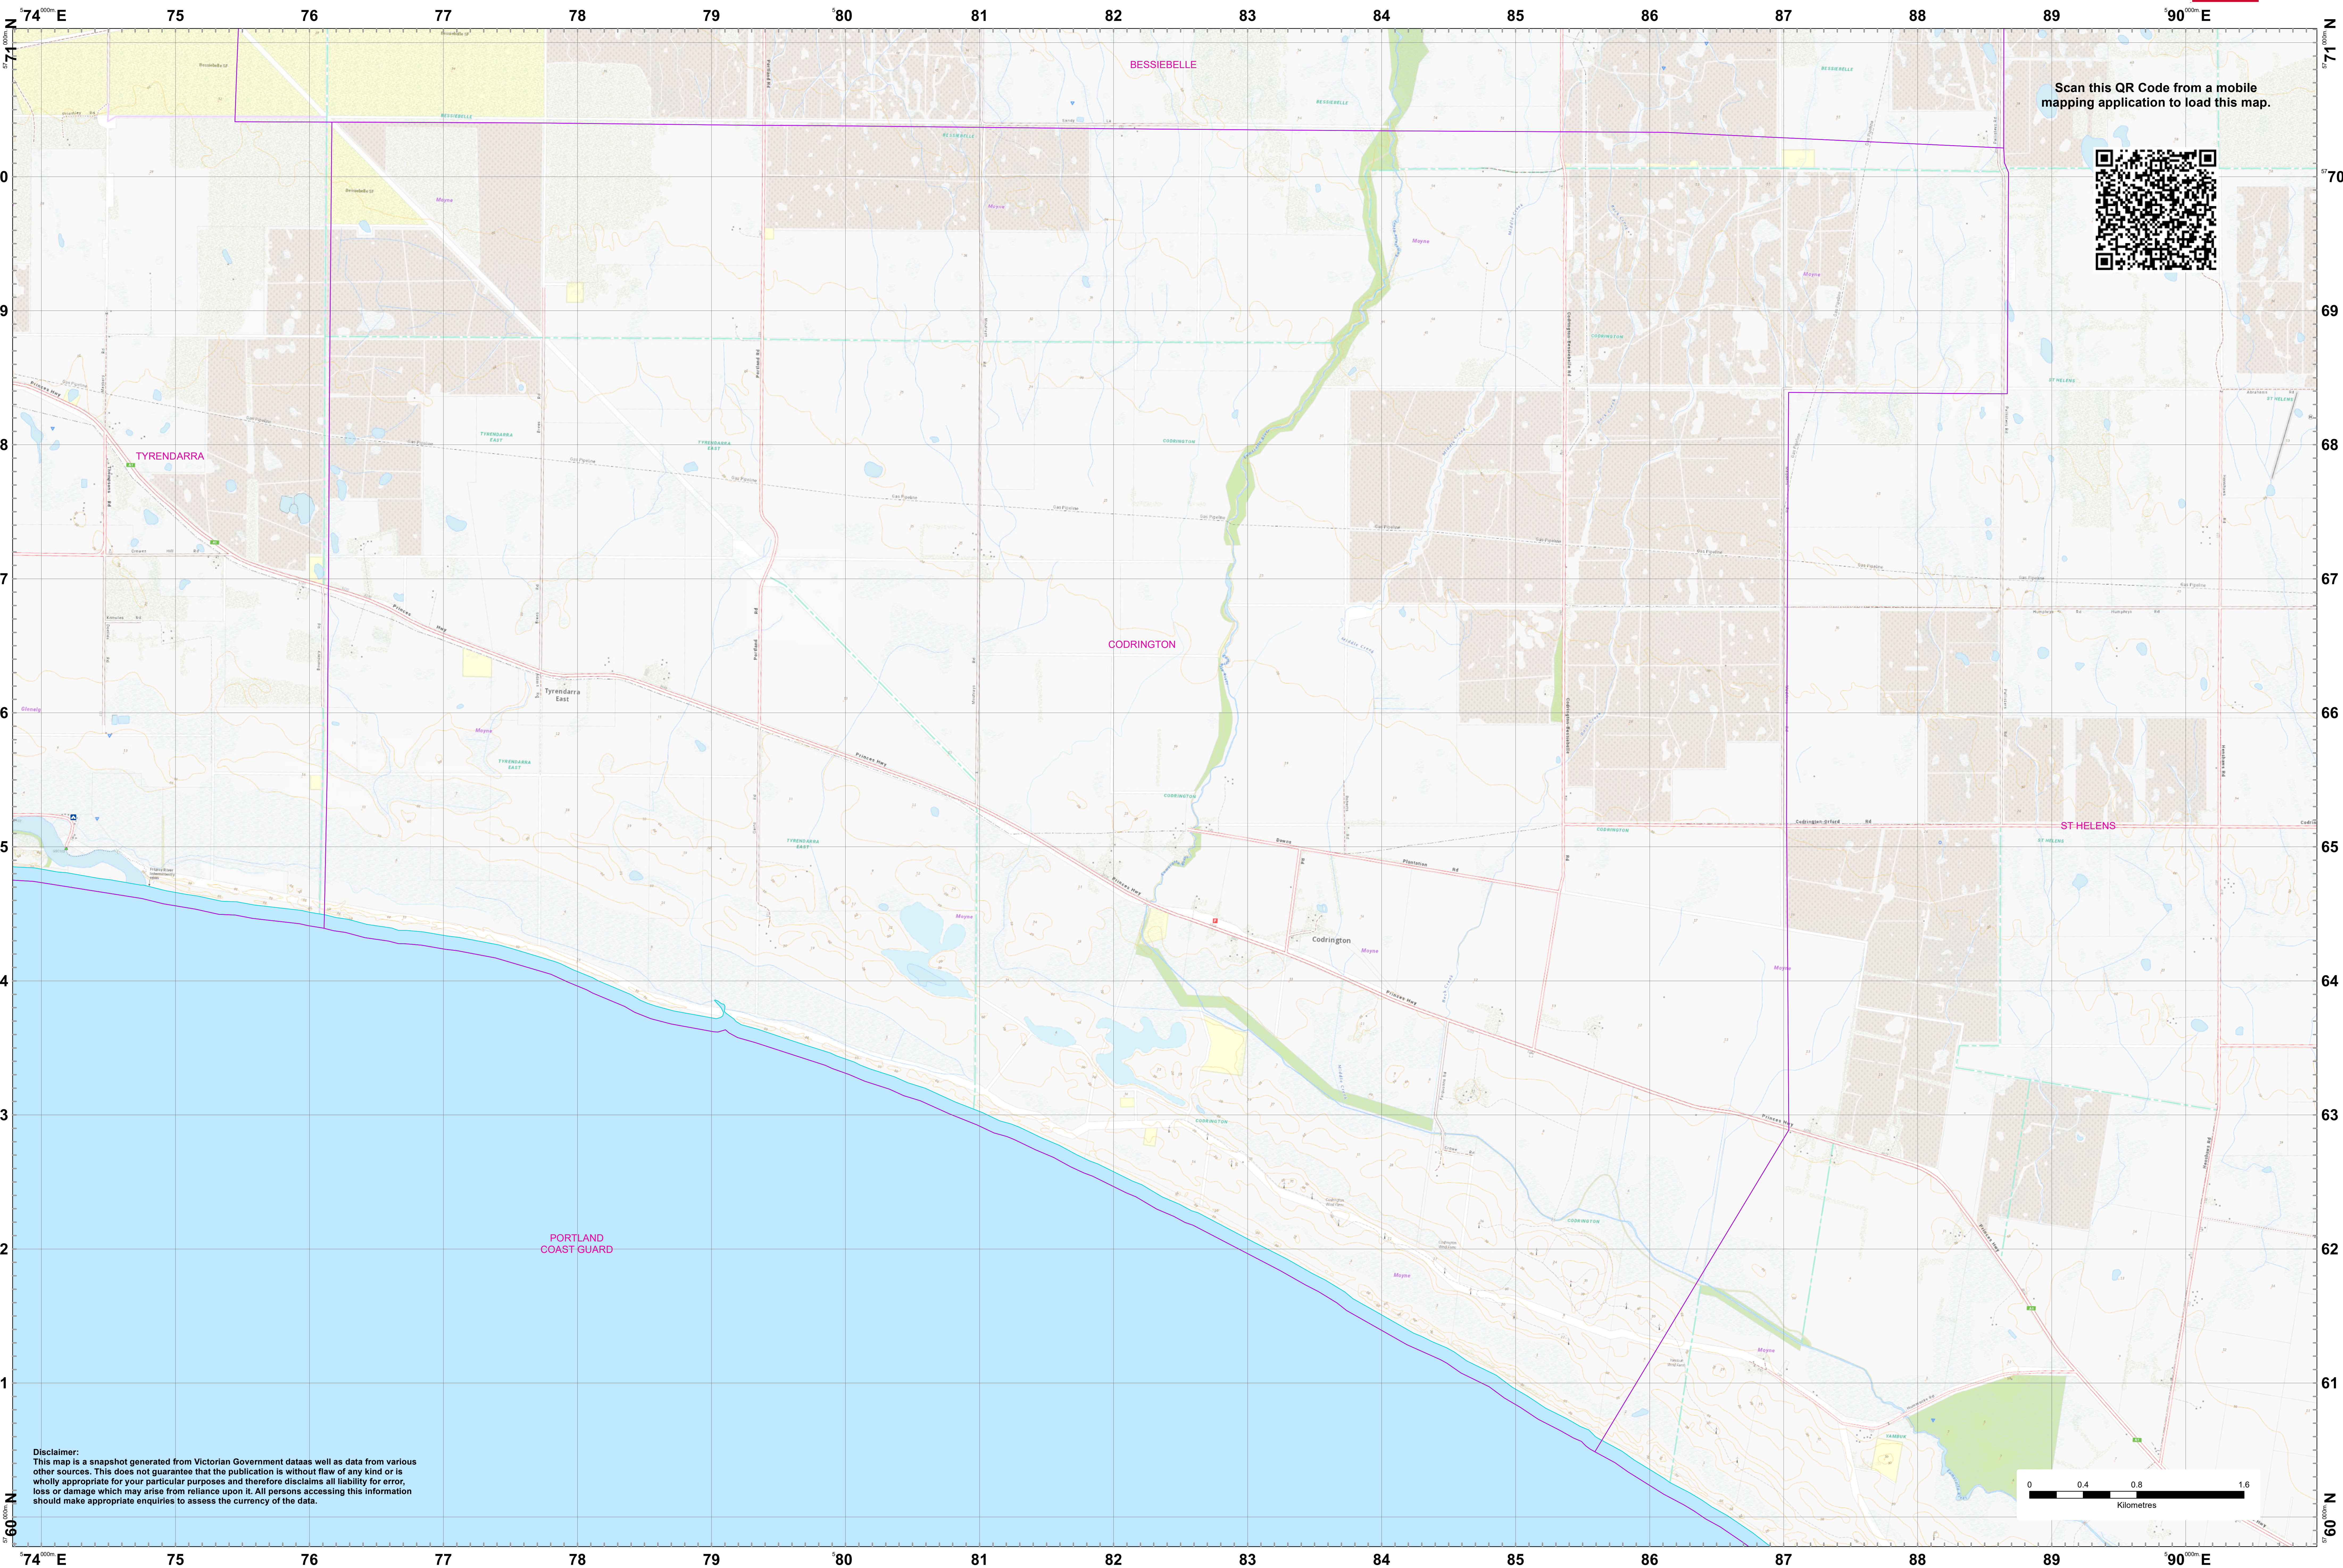

LRD Map: CODRINGTON Brigade in District 05

Scan this QR Code from a mobile mapping application to load this map.